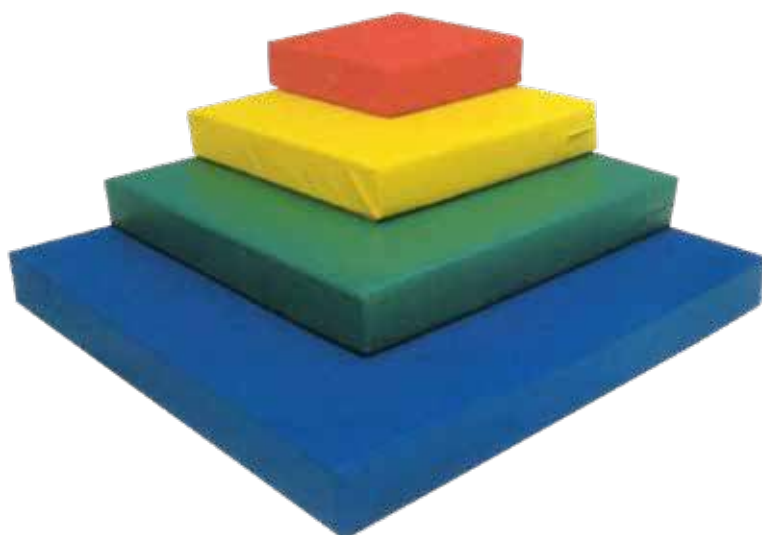

STEPPING BLOCKS

Complete Set: 3 Piece	AB3S4630	$1,120.00
Small: 900(L) x 600(W) x 300(H) mm	ABS4631	$294.00
Med: 900(L) x 600(W) x 450(H) mm	ABM4632	$389.00
Large: 900(L) x 600(W) x 600(H) mm	ABL4633	$496.00

MOUNTAIN MATS

Complete Set: 4 Piece	MM4S4640	$1,015.00
X-Smal: 600 x 600 x 150mm	MM4641	$155.00
Small: 900 x 900 x 150mm	MM4642	$250.00
Med: 1200 x 1200 x 150mm	MM4643	$305.00
Large: 1500 x 1500 x 150mm	MM4644	$358.00