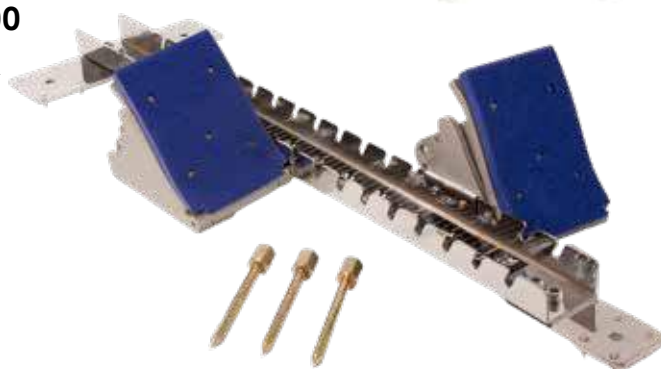

OLYMPIC STARTING BLOCK MK4

Thick PVC covered aluminium foot blocks adjustable to 4 different angles. Slotted angles firmly grip the blocks along the centre channel offering a block separation of up to 66cm. End plates and three spikes are provided for ultra-stable fixing on all running surfaces. Includes Pegs and Spikes.

$176.00
SB-2221A