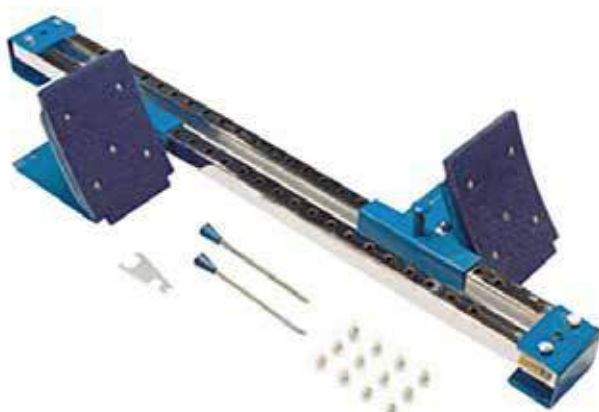

JET STARTING BLOCK

Non-adjustable Pedals, adjustable length, includes Pegs.

\$72.00
SB-02J309

CLASSIC STARTING BLOCK

Adjustable Pedals and length, includes Pegs, Spikes and Spanner.

\$153.00
SB-0421B

OLYMPIC STARTING BLOCK MK4

Thick PVC covered aluminium foot blocks adjustable to 4 different angles. Slotted angles firmly grip the blocks along the centre channel offering a block separation of up to 66cm. End plates and three spikes are provided for ultra-stable fixing on all running surfaces. Includes Pegs and Spikes.