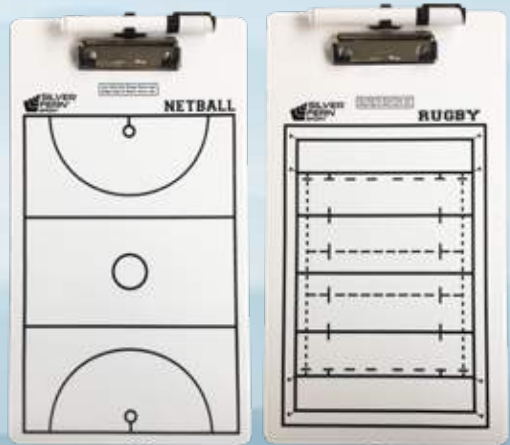

SCORE KEEPER

Portable score keeping board with PVC Flip Chart Numbers 0-99. Double boarded to open and stand up right.

$65.00
SCORE

TALLY COUNTER

Metal hand-held tally counter, 0 - 9999

$12.00
HTC

COACHING CLIPBOARDS

Acrylic clipboard with whiteboard marker, easy wipe off surface, double sided.
Dimensions: 440 x 230 mm

Basketball	COB-BBL	$28.00
Hockey	COB-HOC	
Netball	COB-NET	
Rugby	COB-RUG	
Soccer	COB-SOC	
Touch	COB-TCH	

COUNTDOWN/UP TIMER

Quartz Stopwatch function, Memory function, Clock, Alarm Clock with hourly chime. 1second - 100hours. Includes a spring loaded clip on the back which also has a magnet attached and a small drop down stand behind the clip.

$42.00
CTM002