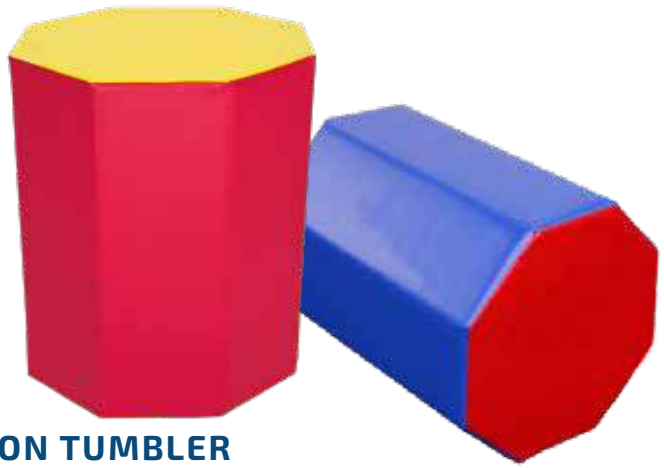

OCTAGON TUMBLER

Small: 750(L) x 500(Diameter) mm
Large: 1000(L) x 650(Diameter) mm

OCRS4610	$453.00
OCRL4612	$629.00