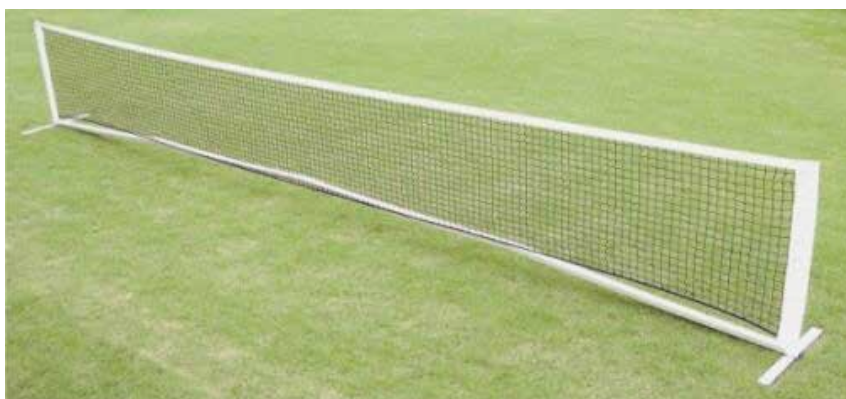

TENNIS NET & POST SET

Made from Anodized Aluminum **$238.00**
Rectangular Tubing, 3m x 81cm | TNPSET