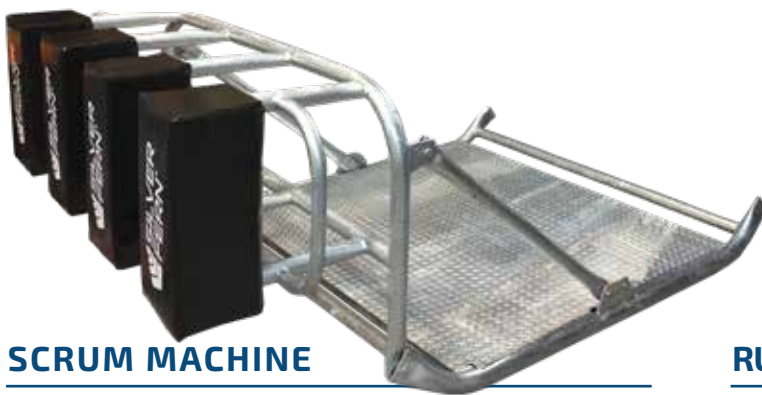

SCRUM / RUCK TOW SLED

The ultimate rugby fitness & skills machine - pull, push, ruck & single man scrum, all in one piece of equipment. With a fully adjustable pad height, the Scrum/Ruck Tow Sled can be used for both scrum & ruck training with a variety of drills. Pull the pin located behind the pad on each side, to allow the bar to move up/down to desired height then reinsert pin to secure the. The Scrum / Ruck Harness Set can also be attached for an alternative training drill. See demos on www.silverfernsport.com

$2200.00
SCRK-SLED

SCRUM MACHINE

50mm galvanised pipe & with heavy duty non-slip metal plate. PVC covered scrum heads with high density foam.

Senior	SCRUM1105SNR	$4700.00
Junior	SCRUM1110JNR	$4200.00