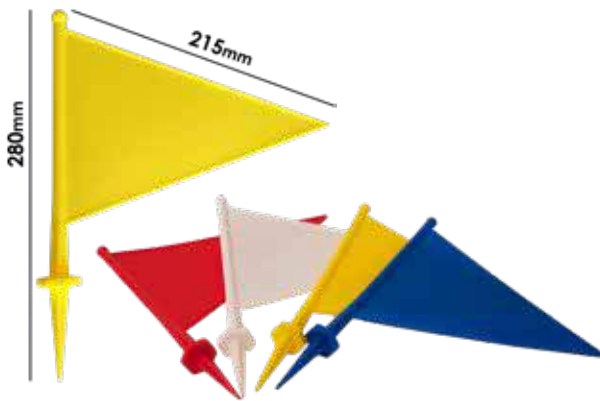

MARKER FLAGS

Plastic Flag with spike to insert into ground

$3.75 each

Red

MFP-RED

White

MFP-WHI

Yellow

MFP-YLW

Blue

MFP-BLU