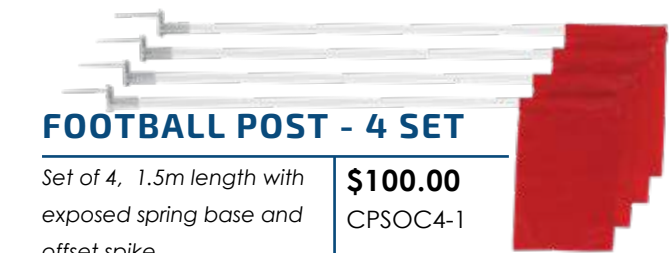

FLAG POLE & SPIKE - 1.5m

Single, with PVC Flag **$33.00**
CPS1950SGLV

Single, with padded Flag **$43.00**
CPS1951SGLD

FOOTBALL POST - 4 SET

Set of 4, 1.5m length with exposed spring base and offset spike **$100.00**
CPSOC4-1

FOOTBALL POST - 6 SET

Set of 6, 1.5m length, metal spike with rubber protective sheath **$125.00**
CPSOC6-DL

LINESMAN FLAGS

Set of 2 with bag **$23.00**
LMFLAG2

CAPTAINS ARMBANDS

Elastic bands, available in Yellow or Red

Junior **$6.95**
CABJUN

Senior **$6.95**
CABSEN

COACHING BOARD

Acrylic Clipboard with Marker Easy Wipe Off Surface, Double sided **$28.00**
COB-SOC

SOCCER GOAL NET

Full Size with white 2mm Mesh **$185.00 pair**
SOCNETS
7.6m (L) x 2.4m (H) x 3.1m (D)

Junior Size, Light Weight Orange 2mm Mesh **$18.00 pair**
SOCNETJ
2.4m (L) x 1.2m (H) x 1.2m (D)

POP-UP SOCCER GOAL

Mesh Fabric Pop Up Goal with Bag and Ground Pegs **$45.00**
SOCPOP3.5
1.07m (L) x 0.76m (H) x 0.76m (D)

$75.50
SOCPOP5
1.52m (L) x 1.07m (H) x 1.07m (D)

REFEREE KIT

Pouch with Coin, Red and Yellow Cards, Pencil, Whistle and Lanyard **$19.90**
REFKIT

REFEREE WALLET

Wallet with Red & Yellow Cards and Score Sheets **$10.00**
REFRYC

TRAINING ARCS

Multipurpose, sharpen dribbling accuracy/speed, or used as small-sided goals. Suitable for Turf, grass and great indoors. Arches store flat for easy transportation and storage. **$12.00**
SOCTA1320
$6.00