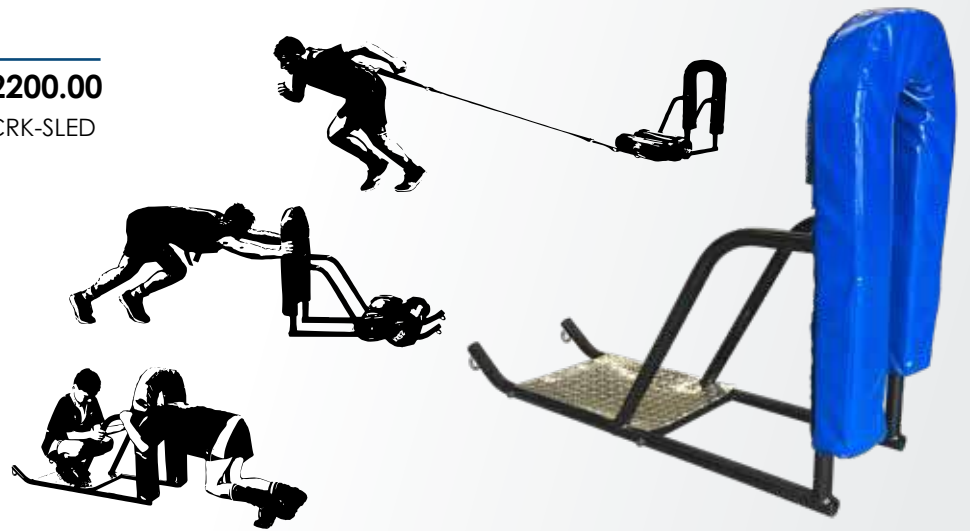

SCRUM / RUCK TOW SLED

The ultimate rugby fitness & skills machine - pull, push, ruck & single man scrum, all in one piece of equipment. With a fully adjustable pad height, the Scrum/Ruck Tow Sled can be used for both scrum & ruck training with a variety of drills. Pull the pin located behind the pad on each side, to allow the bar to move up/down to desired height then reinsert pin to secure the. The Scrum / Ruck Harness Set can also be attached for an alternative training drill. See demos on www.silverfernsport.com

$2200.00
SCRK-SLED

SCRUM MACHINE

50mm galvanised pipe & with heavy duty non-slip metal plate. PVC covered scrum heads with high density foam.

Senior	SCRUM1105SNR	$4700.00
Junior	SCRUM1110JNR	$4200.00