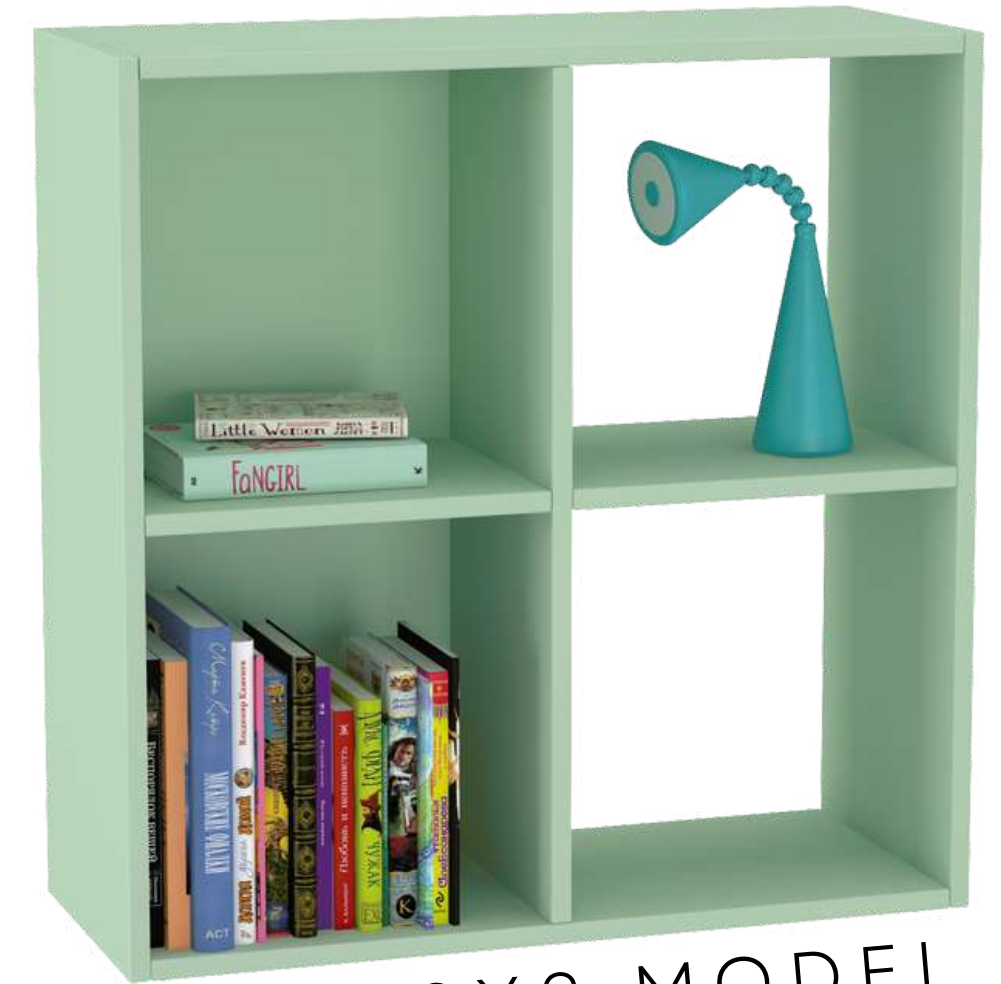

Our Montessori shelves offer an incredible storage and display solution. Designed specifically following the Montessori method; available in six colours to match any decor. Every shelf can be used horizontally or vertically.

MONTESSORI SHELF

2 X 2 MODEL