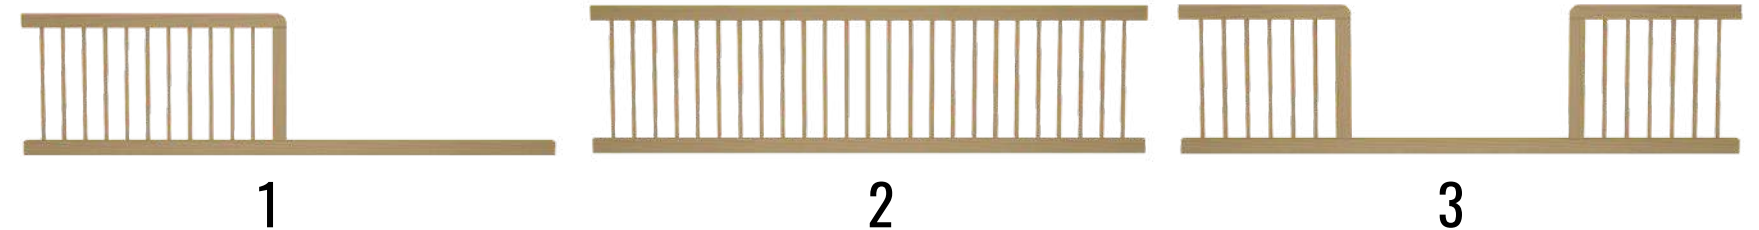

AVAILABLE AT AN ADDITIONAL CHARGE