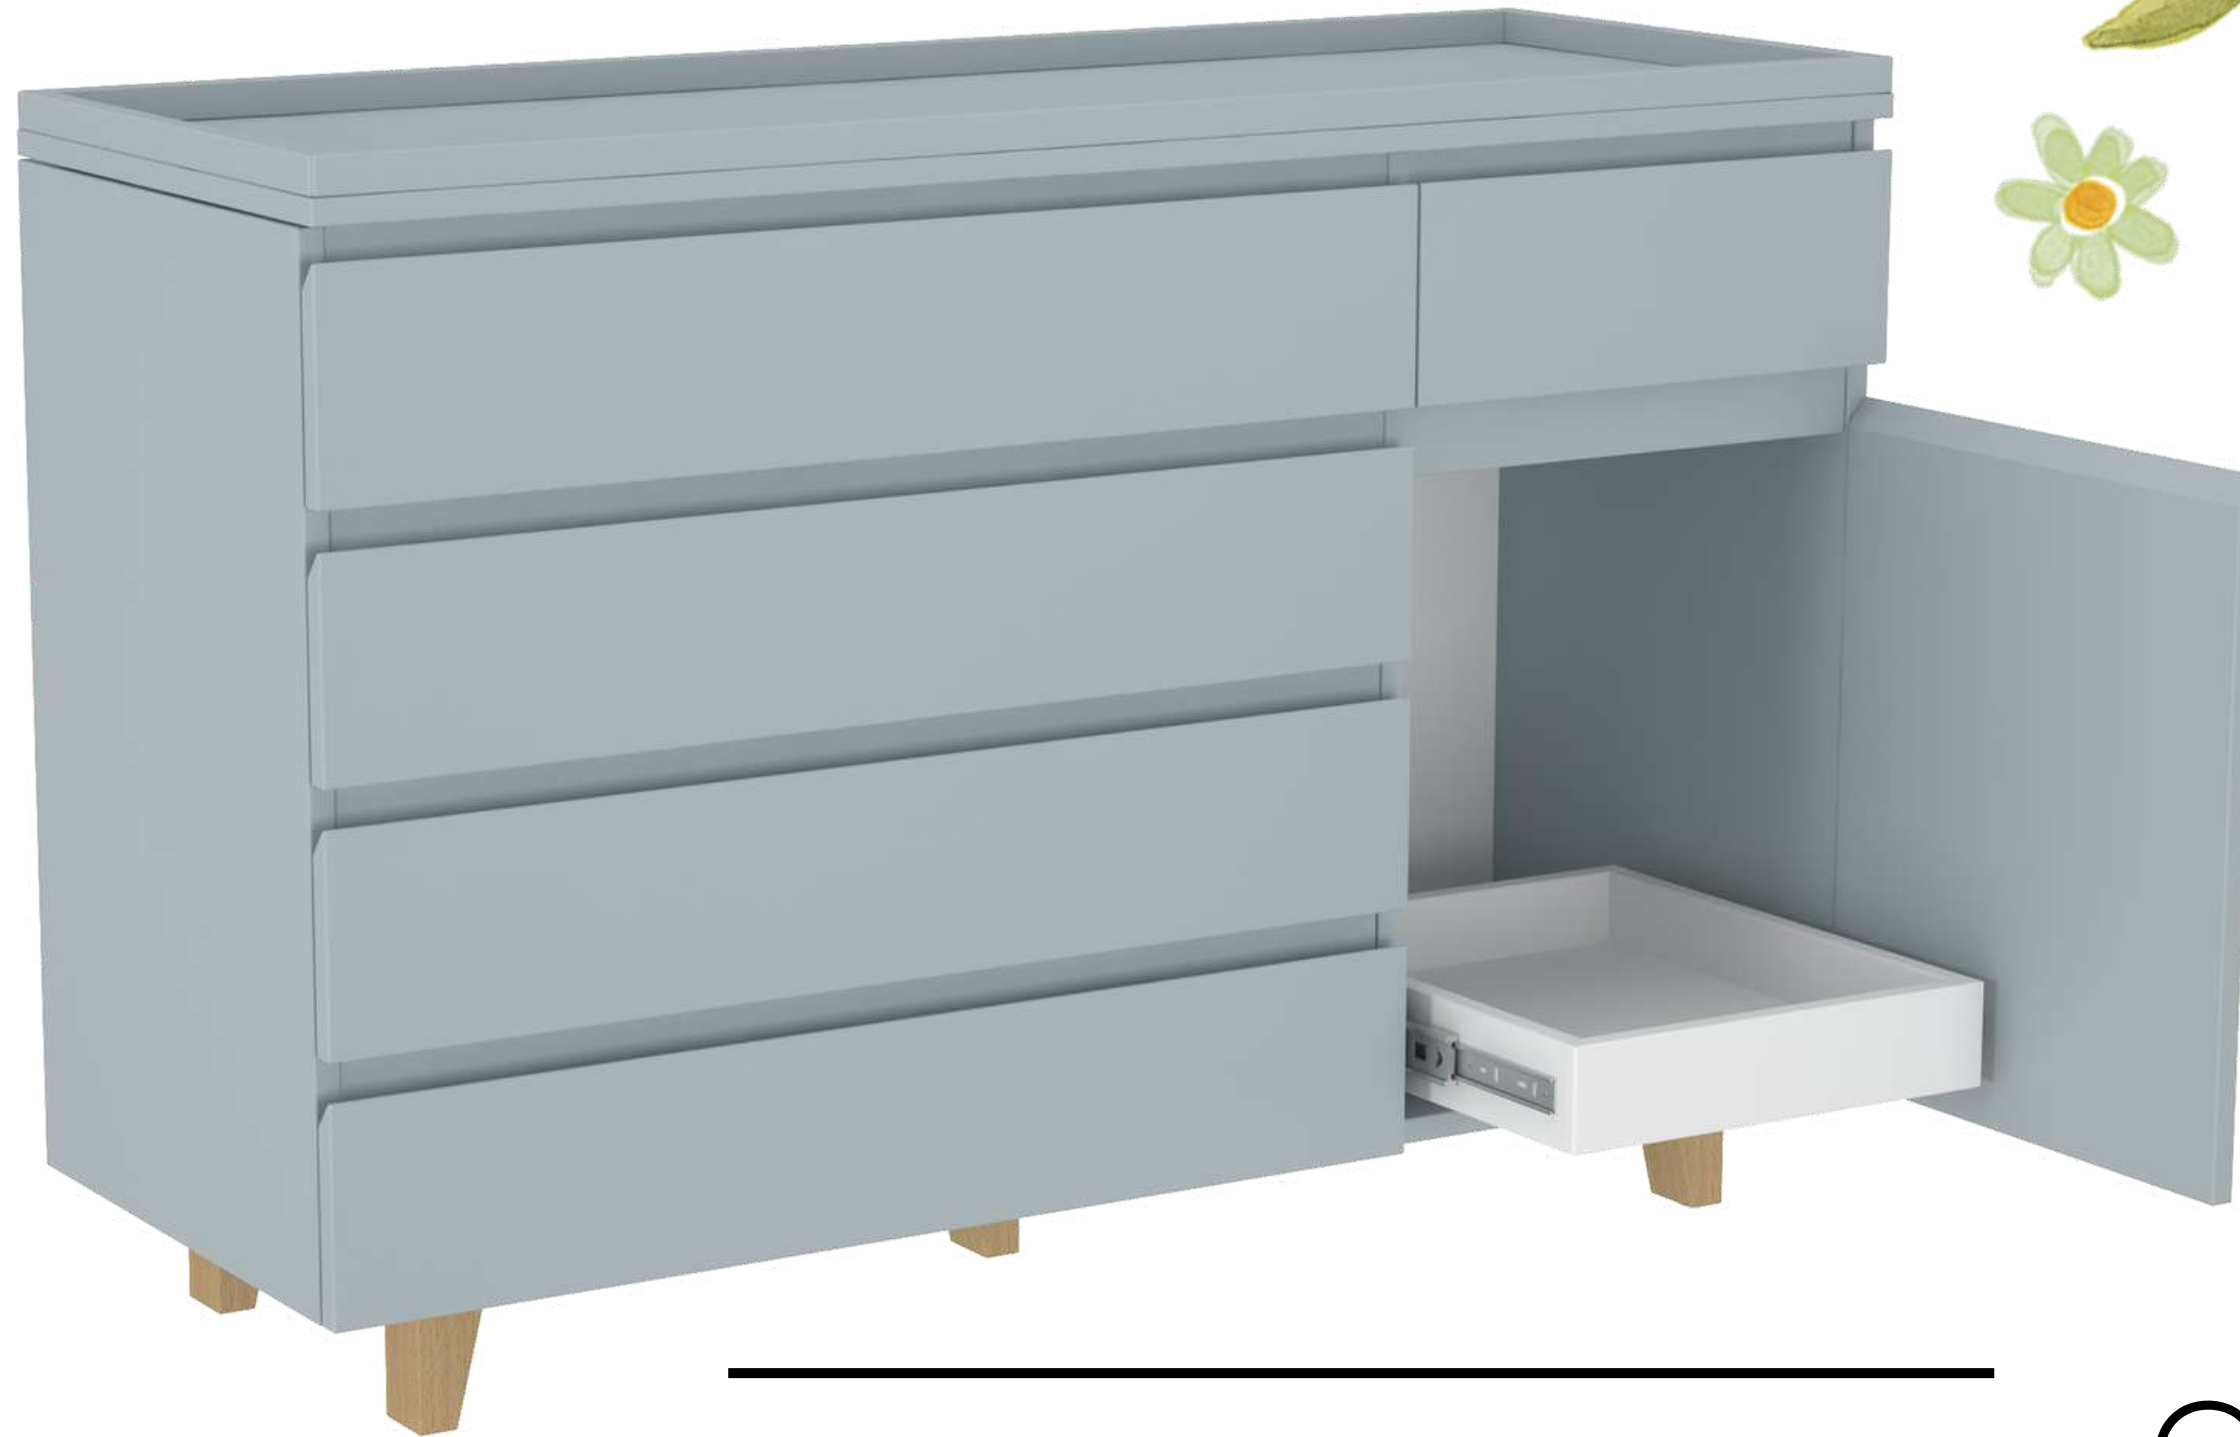

---

---

**The classic and elegant Sparrow Changing Table is a sophisticated addition to your diaper changing ritual with two spacious open shelves.**

---

THE  
SPARROW

---

**The Derby Changing Trolley is a sleek modern storage solution for your child's changing routine. It is equipped with lockable wheels so that you can move it around and can be used as a Book Shelf once its not needed as a changing station.**

# THE DERBY TROLLEY

---

Our Best Seller Range of Chest of Drawers offer an Incredible storage solution along with a changing station conveniently delivered in a pre-assembled state.

---