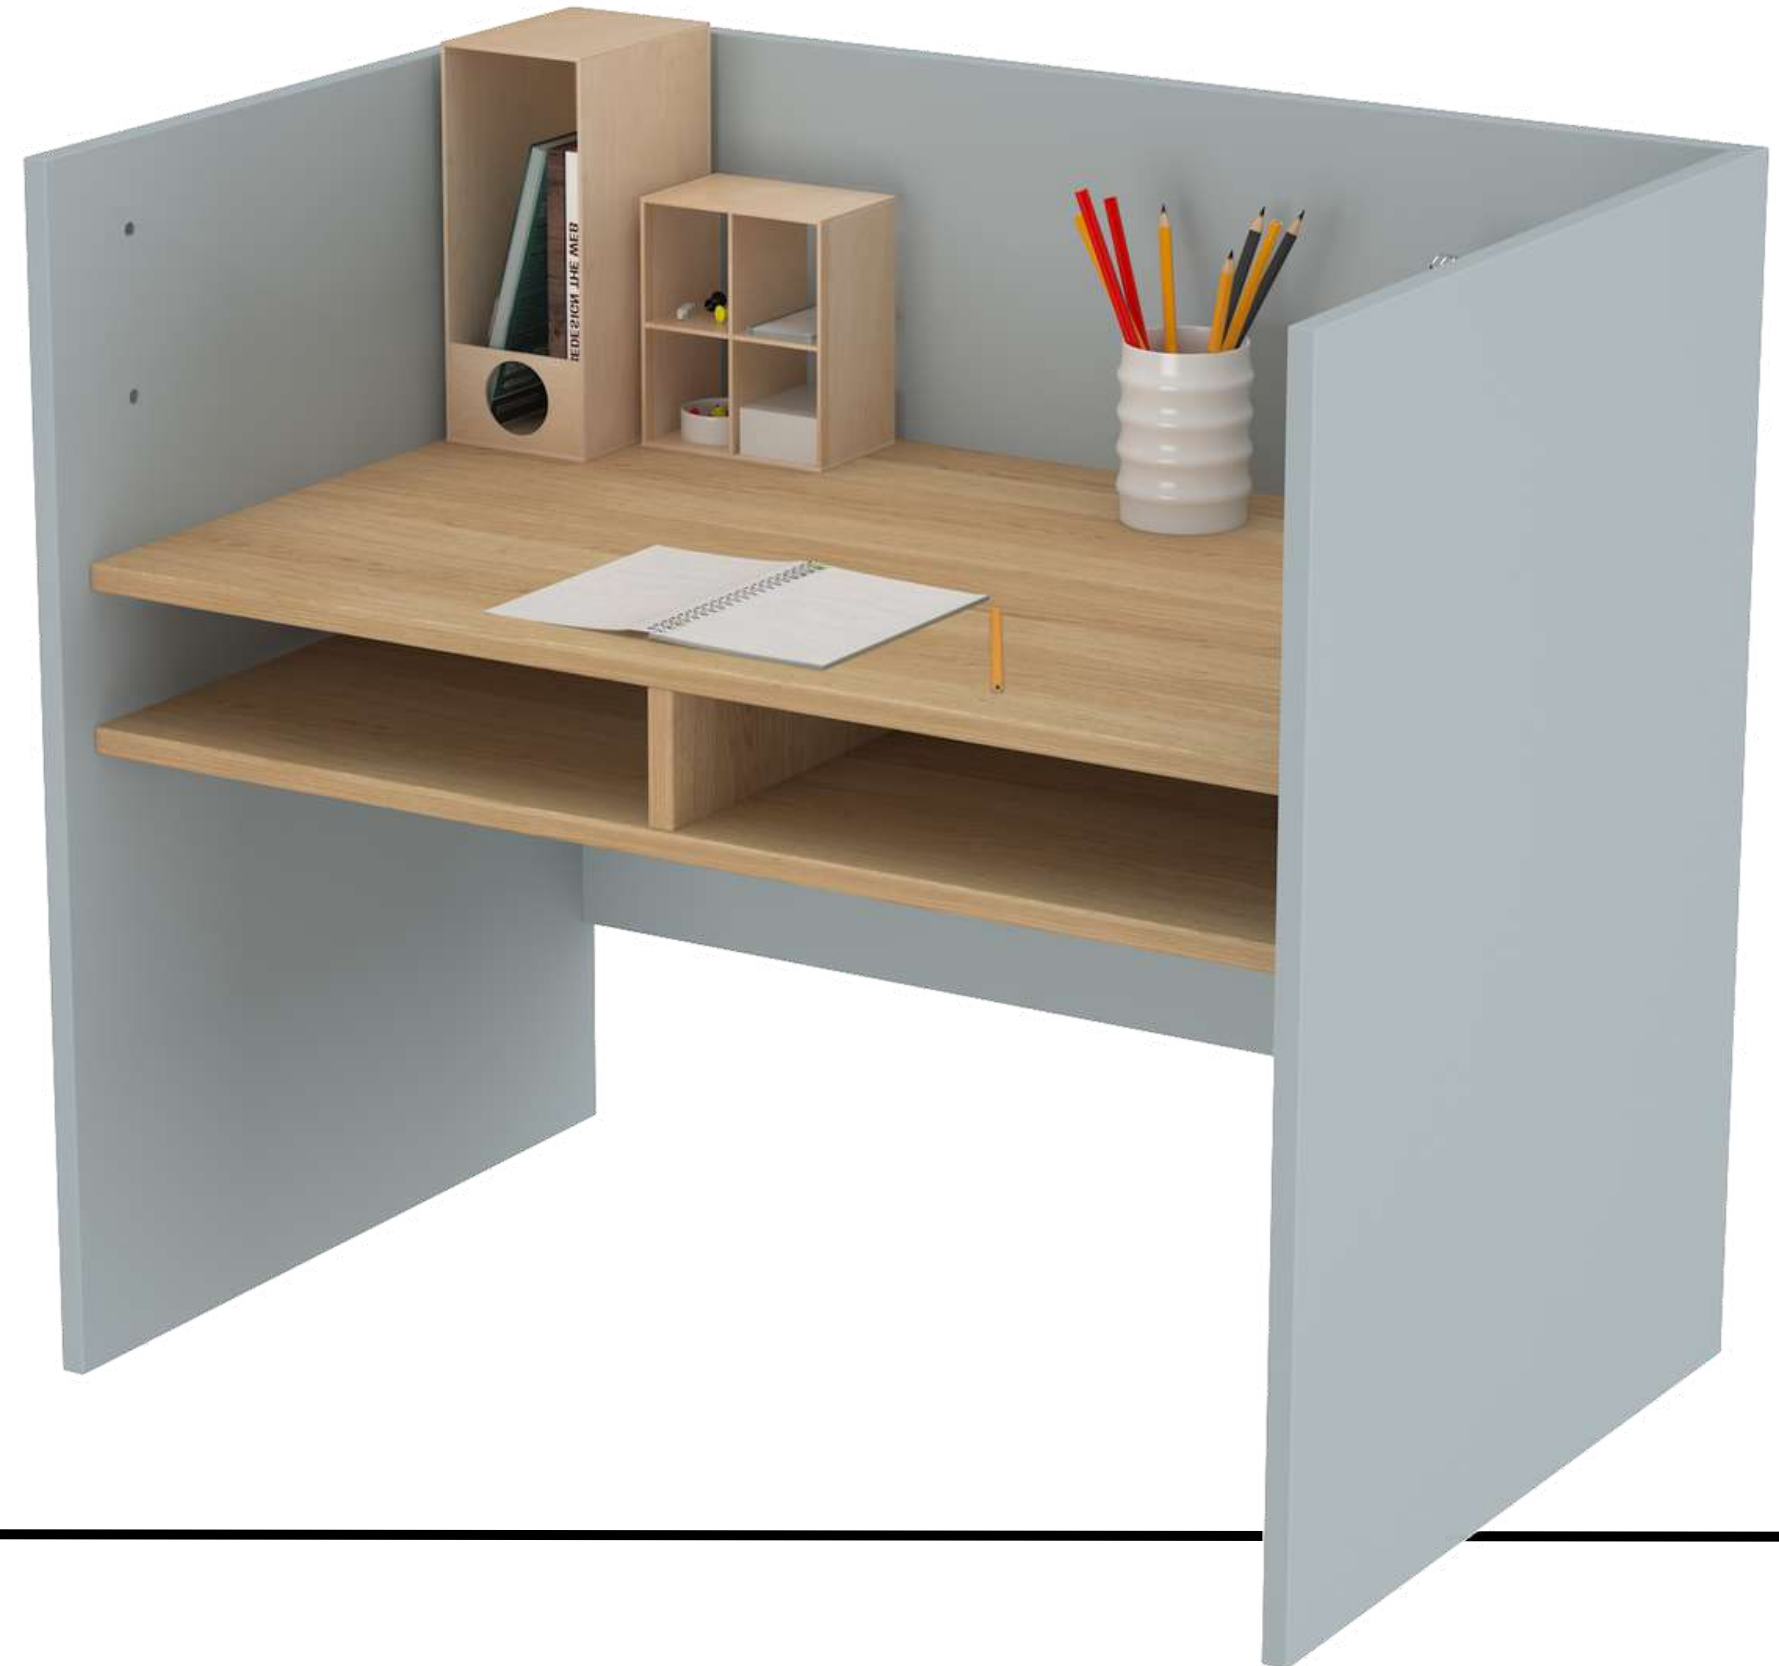

---

CANNY  
STUDY X2

---

**The smart and versatile Canny Study has been designed for ample storage, along with a work top that can be used by both, children and adults.**

---

CANNY  
STUDY X3

---

**A compact study solution for kids!  
Taking up minimal space when  
closed, that opens up easily with a  
smooth pull-out chair. The study  
offers a dedicated study and  
storage space for young ones.**

# CUCKOO STUDY SET

---

**A study table that grows with your child! With three adjustable levels, the Climb Study table can be adjusted to any height, including your own.**

---

# CLIMB STUDY TABLE

---

**Our all-in-1 solution! For storage that seamlessly extends into a study-station, nothing beats the new Littlebird Hutch Study table. It has open bookshelves as well as a big cupboard at the top, so your study material is accessible while the tabletop stays clutter-free.**