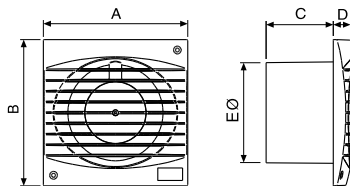

MINISTYLE

WALL AXIAL FANS

MODELS	PROTECTION	m ³ /h	l/s	dB(A)*	Pa	W
MINISTYLE	IPX2	90	25	39	27	14

* at 3 m - 230V/50Hz

MINISTYLE available also with integral adjustable timer, with pull cord switch and back draught shutter.

DIMENSIONS (mm)						
MODELS	A	B	C	D	ØE	
MINISTYLE	140	140	65	17	98	

CURVE