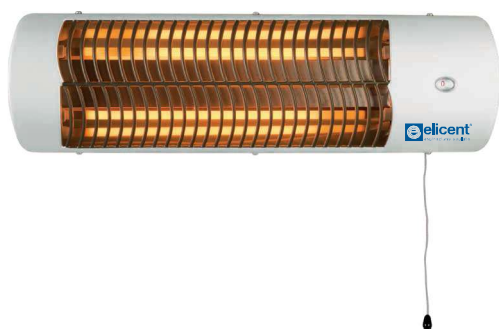

CALDO LAMP 1500 GOLD

Residential

FEATURES

- Radiant heater for outdoor and indoor installation
- Halogen golden resistance of 1500W
- Body in aluminium
- 0/1 pull cord switch
- Provided with wall fixing kit
- IP55 protection heated area: 15 m²

CALDO LAMP 1500

Residential

FEATURES

- Radiant heater for outdoor and indoor installation
- 3 quartz heaters of 1500W (500+500+500)
- Pull cord selection switch
- Wall fixing bracket offering 4 orientations
- Body in steel sheet, front cover in silver paint
- IP24 protection
- Heated area: 18 m²