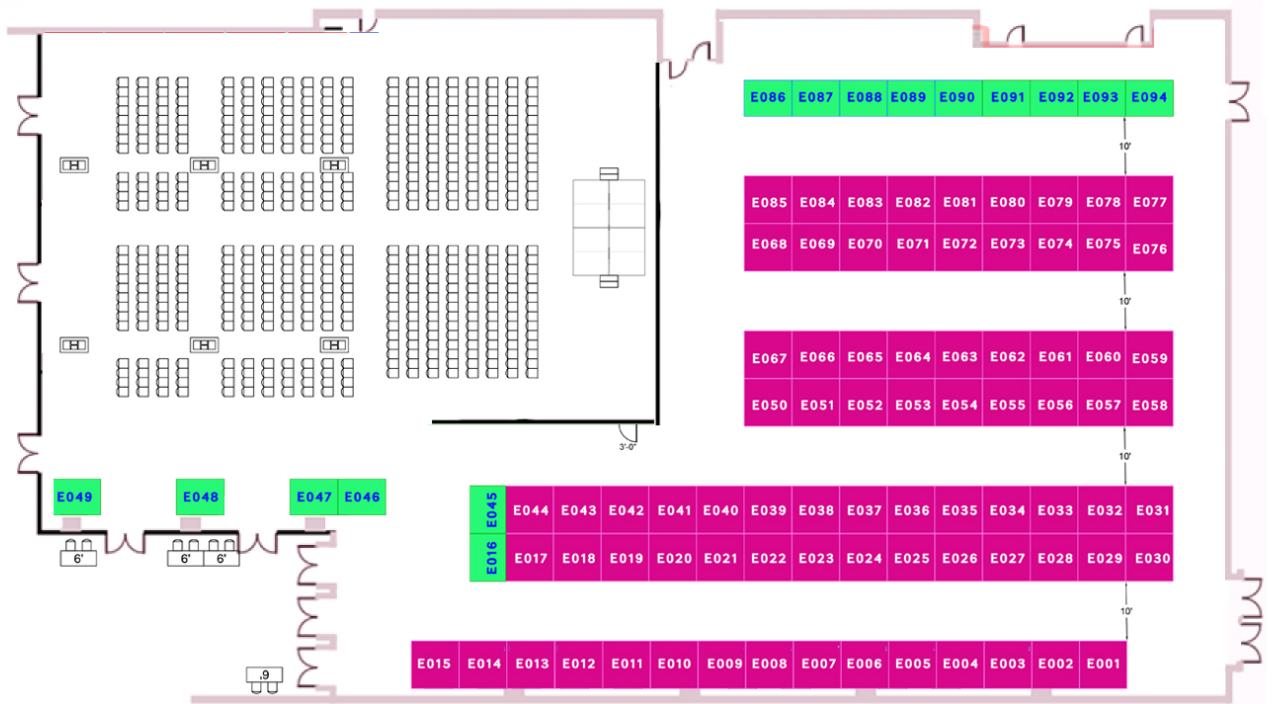

WEST TOWER

EGYPTIAN BALLROOM

**CAPACITY:
550**

8' x 8' BOOTH (79)

6' x 8' BOOTH (15)