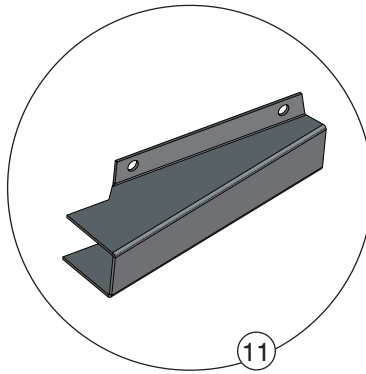

RECOMMENDED SPARE PARTS

StrongArm™ SVR303 Vehicle Restraint

StrongArm™ SVR303 Vehicle Restraint

35,000 lbs (15,909 kgs) restraining strength with Blue Genius™ Touch Control Panel Gold Series II.

RECOMMENDED SPARE PARTS – VITAL COMPONENTS			
ITEM NO.	PART NO.	DESCRIPTION	QTY REQ'D
1	026-G025BM	Remote I/O Board (No resistor)	1
2	028-199	Proximity Sensor (30mm Unshield) Home / Lip Sensor	1
3	54-001563	Position Sensor with Cable	1
4	100-5022	Hose #4 High Pressure 21' (6.4m)	1
	100-5022-1	Hose #4 High Pressure 15' (4.6m) (for pit mount option only)	1

RECOMMENDED SPARE PARTS – VITAL COMPONENTS			
ITEM NO.	PART NO.	DESCRIPTION	QTY REQ'D
5	54-001273	Arm Cylinder w/ Fittings	1
6	54-00004	Lock Cylinder w/ Fittings	1
7	165-9197	Rubber Bumper	2
8	54-012251	A: HYDPP Solenoid Cartridge (411896)	1
		B: Coil (401893)	
9	026-H24	Solenoid Valve Connector w/ Cable	1

RECOMMENDED SPARE PARTS

StrongArm™ SVR303 Vehicle Restraint

RECOMMENDED SPARE PARTS – PROTECTIVE COMPONENTS

ITEM NO.	PART NO.	DESCRIPTION	QTY REQ'D
10	54-000535	Top Cover	1
11	54-001600	Cable Cover	1
12	54-001608	Rubber Seal	1