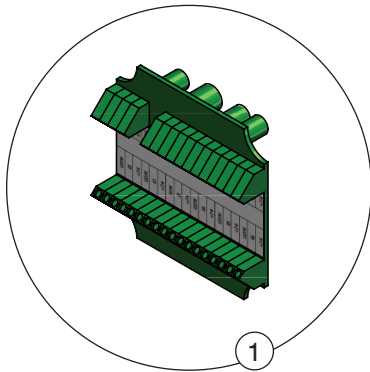

RECOMMENDED SPARE PARTS

StrongArm™ SVR303 Vehicle Restraint

StrongArm™ SVR303 Vehicle Restraint

35,000 lbs (15,909 kgs) restraining strength with Blue Genius™ Touch Control Panel Gold Series II.

RECOMMENDED SPARE PARTS – VITAL COMPONENTS			
ITEM NO.	PART NO.	DESCRIPTION	QTY REQ'D
1	026-G025BM	Remote I/O Board (No resistor)	1
2	028-199	Proximity Sensor (30mm Unshield) Home / Lip Sensor	1
3	54-001563	Position Sensor with Cable	1
4	100-5022	Hose #4 High Pressure 21' (6.4m)	1
	100-5022-1	Hose #4 High Pressure 15' (4.6m) (for pit mount option only)	1

RECOMMENDED SPARE PARTS – VITAL COMPONENTS			
ITEM NO.	PART NO.	DESCRIPTION	QTY REQ'D
5	54-001273	Arm Cylinder w/ Fittings	1
6	54-00004	Lock Cylinder w/ Fittings	1
7	165-9197	Rubber Bumper	2
8	54-012251	A: HYDPP Solenoid Cartridge (411896)	1
		B: Coil (401893)	
9	026-H24	Solenoid Valve Connector w/ Cable	1

RECOMMENDED SPARE PARTS

StrongArm™ SVR303 Vehicle Restraint

RECOMMENDED SPARE PARTS – PROTECTIVE COMPONENTS

ITEM NO.	PART NO.	DESCRIPTION	QTY REQ'D
10	54-000535	Top Cover	1
11	54-001600	Cable Cover	1
12	54-001608	Rubber Seal	1