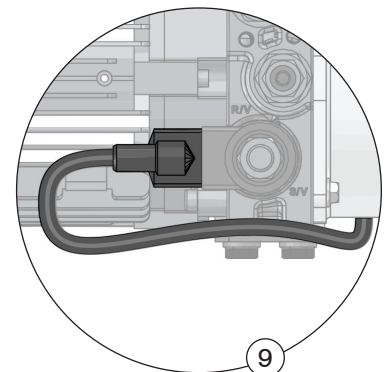

RECOMMENDED SPARE PARTS

StrongArm™ SVR303 Vehicle Restraint

StrongArm™ SVR303 Vehicle Restraint

35,000 lbs (15,909 kgs) restraining strength with Blue Genius™ Touch Control Panel Gold Series II.

RECOMMENDED SPARE PARTS – VITAL COMPONENTS			
ITEM NO.	PART NO.	DESCRIPTION	QTY REQ'D
1	026-G025BM	Remote I/O Board (No resistor)	1
2	028-199	Proximity Sensor (30mm Unshield) Home / Lip Sensor	1
3	54-001563	Position Sensor with Cable	1
4	100-5022	Hose #4 High Pressure 21' (6.4m)	1
	100-5022-1	Hose #4 High Pressure 15' (4.6m) (for pit mount option only)	1

RECOMMENDED SPARE PARTS – VITAL COMPONENTS			
ITEM NO.	PART NO.	DESCRIPTION	QTY REQ'D
5	54-001273	Arm Cylinder w/ Fittings	1
6	54-00004	Lock Cylinder w/ Fittings	1
7	165-9197	Rubber Bumper	2
8	54-012251	A: HYDPP Solenoid Cartridge (411896)	1
		B: Coil (401893)	
9	026-H24	Solenoid Valve Connector w/ Cable	1

RECOMMENDED SPARE PARTS

StrongArm™ SVR303 Vehicle Restraint

RECOMMENDED SPARE PARTS – PROTECTIVE COMPONENTS

ITEM NO.	PART NO.	DESCRIPTION	QTY REQ'D
10	54-000535	Top Cover	1
11	54-001600	Cable Cover	1
12	54-001608	Rubber Seal	1

RECOMMENDED SPARE PARTS – OPTIONAL COMPONENTS

ITEM NO.	PART NO.	DESCRIPTION	QTY REQ'D
13	54-001682	Lock Manual Release Tool (Long Handle)	1
14	54-00022	Rod End Pin (Lock Cylinder)	1
15	54-001686	Weather / Debris Seal Kit	1