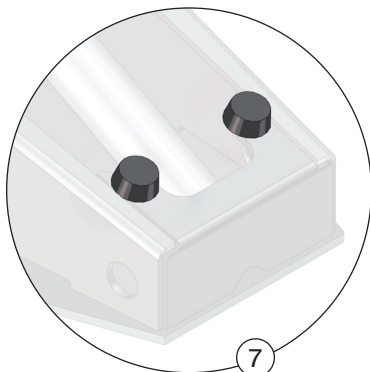

RECOMMENDED SPARE PARTS

StrongArm™ SVR303 Vehicle Restraint

StrongArm™ SVR303 Vehicle Restraint

35,000 lbs (15,909 kgs) restraining strength with Blue Genius™ Touch Control Panel Gold Series II.

RECOMMENDED SPARE PARTS – VITAL COMPONENTS			
ITEM NO.	PART NO.	DESCRIPTION	QTY REQ'D
1	026-G025BM	Remote I/O Board (No resistor)	1
2	028-199	Proximity Sensor (30mm Unshield) Home / Lip Sensor	1
3	54-001563	Position Sensor with Cable	1
4	100-5022	Hose #4 High Pressure 21' (6.4m)	1
	100-5022-1	Hose #4 High Pressure 15' (4.6m) (for pit mount option only)	1

RECOMMENDED SPARE PARTS – VITAL COMPONENTS			
ITEM NO.	PART NO.	DESCRIPTION	QTY REQ'D
5	54-001273	Arm Cylinder w/ Fittings	1
6	54-00004	Lock Cylinder w/ Fittings	1
7	165-9197	Rubber Bumper	2
8	54-012251	A: HYDPP Solenoid Cartridge (411896)	1
		B: Coil (401893)	
9	026-H24	Solenoid Valve Connector w/ Cable	1

RECOMMENDED SPARE PARTS

StrongArm™ SVR303 Vehicle Restraint

RECOMMENDED SPARE PARTS – PROTECTIVE COMPONENTS

ITEM NO.	PART NO.	DESCRIPTION	QTY REQ'D
10	54-000535	Top Cover	1
11	54-001600	Cable Cover	1
12	54-001608	Rubber Seal	1

RECOMMENDED SPARE PARTS – OPTIONAL COMPONENTS

ITEM NO.	PART NO.	DESCRIPTION	QTY REQ'D
13	54-001682	Lock Manual Release Tool (Long Handle)	1
14	54-00022	Rod End Pin (Lock Cylinder)	1
15	54-001686	Weather / Debris Seal Kit	1