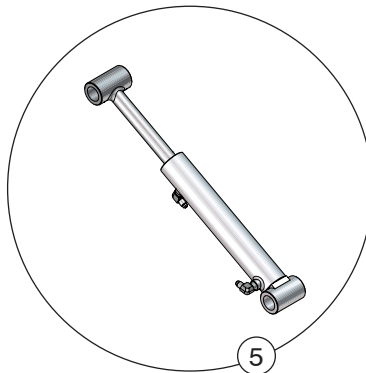

RECOMMENDED SPARE PARTS

StrongArm™ SVR303 Vehicle Restraint

StrongArm™ SVR303 Vehicle Restraint

35,000 lbs (15,909 kgs) restraining strength with Blue Genius™ Touch Control Panel Gold Series II.

RECOMMENDED SPARE PARTS – VITAL COMPONENTS			
ITEM NO.	PART NO.	DESCRIPTION	QTY REQ'D
1	026-G025BM	Remote I/O Board (No resistor)	1
2	028-199	Proximity Sensor (30mm Unshield) Home / Lip Sensor	1
3	54-001563	Position Sensor with Cable	1
4	100-5022	Hose #4 High Pressure 21' (6.4m)	1
	100-5022-1	Hose #4 High Pressure 15' (4.6m) (for pit mount option only)	1

RECOMMENDED SPARE PARTS – VITAL COMPONENTS			
ITEM NO.	PART NO.	DESCRIPTION	QTY REQ'D
5	54-001273	Arm Cylinder w/ Fittings	1
6	54-00004	Lock Cylinder w/ Fittings	1
7	165-9197	Rubber Bumper	2
8	54-012251	A: HYDPP Solenoid Cartridge (411896)	1
		B: Coil (401893)	
9	026-H24	Solenoid Valve Connector w/ Cable	1

RECOMMENDED SPARE PARTS

StrongArm™ SVR303 Vehicle Restraint

RECOMMENDED SPARE PARTS – PROTECTIVE COMPONENTS

ITEM NO.	PART NO.	DESCRIPTION	QTY REQ'D
10	54-000535	Top Cover	1
11	54-001600	Cable Cover	1
12	54-001608	Rubber Seal	1

RECOMMENDED SPARE PARTS – OPTIONAL COMPONENTS

ITEM NO.	PART NO.	DESCRIPTION	QTY REQ'D
13	54-001682	Lock Manual Release Tool (Long Handle)	1
14	54-00022	Rod End Pin (Lock Cylinder)	1
15	54-001686	Weather / Debris Seal Kit	1