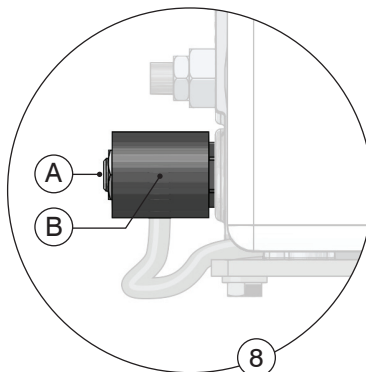

RECOMMENDED SPARE PARTS

StrongArm™ SVR303 Vehicle Restraint

StrongArm™ SVR303 Vehicle Restraint

35,000 lbs (15,909 kgs) restraining strength with Blue Genius™ Touch Control Panel Gold Series II.

RECOMMENDED SPARE PARTS – VITAL COMPONENTS			
ITEM NO.	PART NO.	DESCRIPTION	QTY REQ'D
1	026-G025BM	Remote I/O Board (No resistor)	1
2	028-199	Proximity Sensor (30mm Unshield) Home / Lip Sensor	1
3	54-001563	Position Sensor with Cable	1
4	100-5022	Hose #4 High Pressure 21' (6.4m)	1
	100-5022-1	Hose #4 High Pressure 15' (4.6m) (for pit mount option only)	1

RECOMMENDED SPARE PARTS – VITAL COMPONENTS			
ITEM NO.	PART NO.	DESCRIPTION	QTY REQ'D
5	54-001273	Arm Cylinder w/ Fittings	1
6	54-00004	Lock Cylinder w/ Fittings	1
7	165-9197	Rubber Bumper	2
8	54-012251	A: HYDPP Solenoid Cartridge (411896)	1
		B: Coil (401893)	
9	026-H24	Solenoid Valve Connector w/ Cable	1

RECOMMENDED SPARE PARTS

StrongArm™ SVR303 Vehicle Restraint

RECOMMENDED SPARE PARTS – PROTECTIVE COMPONENTS

ITEM NO.	PART NO.	DESCRIPTION	QTY REQ'D
10	54-000535	Top Cover	1
11	54-001600	Cable Cover	1
12	54-001608	Rubber Seal	1

RECOMMENDED SPARE PARTS – OPTIONAL COMPONENTS

ITEM NO.	PART NO.	DESCRIPTION	QTY REQ'D
13	54-001682	Lock Manual Release Tool (Long Handle)	1
14	54-00022	Rod End Pin (Lock Cylinder)	1
15	54-001686	Weather / Debris Seal Kit	1