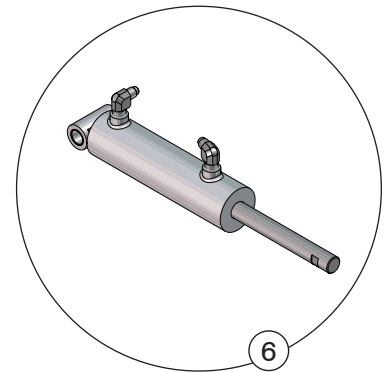

RECOMMENDED SPARE PARTS

StrongArm™ SVR303 Vehicle Restraint

StrongArm™ SVR303 Vehicle Restraint

35,000 lbs (15,909 kgs) restraining strength with Blue Genius™ Touch Control Panel Gold Series II.

RECOMMENDED SPARE PARTS – VITAL COMPONENTS			
ITEM NO.	PART NO.	DESCRIPTION	QTY REQ'D
1	026-G025BM	Remote I/O Board (No resistor)	1
2	028-199	Proximity Sensor (30mm Unshield) Home / Lip Sensor	1
3	54-001563	Position Sensor with Cable	1
4	100-5022	Hose #4 High Pressure 21' (6.4m)	1
	100-5022-1	Hose #4 High Pressure 15' (4.6m) (for pit mount option only)	1

RECOMMENDED SPARE PARTS – VITAL COMPONENTS			
ITEM NO.	PART NO.	DESCRIPTION	QTY REQ'D
5	54-001273	Arm Cylinder w/ Fittings	1
6	54-00004	Lock Cylinder w/ Fittings	1
7	165-9197	Rubber Bumper	2
8	54-012251	A: HYDPP Solenoid Cartridge (411896)	1
		B: Coil (401893)	
9	026-H24	Solenoid Valve Connector w/ Cable	1

RECOMMENDED SPARE PARTS

StrongArm™ SVR303 Vehicle Restraint

RECOMMENDED SPARE PARTS – PROTECTIVE COMPONENTS

ITEM NO.	PART NO.	DESCRIPTION	QTY REQ'D
10	54-000535	Top Cover	1
11	54-001600	Cable Cover	1
12	54-001608	Rubber Seal	1

RECOMMENDED SPARE PARTS – OPTIONAL COMPONENTS

ITEM NO.	PART NO.	DESCRIPTION	QTY REQ'D
13	54-001682	Lock Manual Release Tool (Long Handle)	1
14	54-00022	Rod End Pin (Lock Cylinder)	1
15	54-001686	Weather / Debris Seal Kit	1