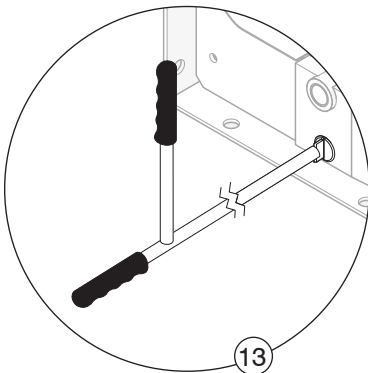

RECOMMENDED SPARE PARTS

StrongArm™ SVR303 Vehicle Restraint

StrongArm™ SVR303 Vehicle Restraint

35,000 lbs (15,909 kgs) restraining strength with Blue Genius™ Touch Control Panel Gold Series II.

RECOMMENDED SPARE PARTS – VITAL COMPONENTS			
ITEM NO.	PART NO.	DESCRIPTION	QTY REQ'D
1	026-G025BM	Remote I/O Board (No resistor)	1
2	028-199	Proximity Sensor (30mm Unshield) Home / Lip Sensor	1
3	54-001563	Position Sensor with Cable	1
4	100-5022	Hose #4 High Pressure 21' (6.4m)	1
	100-5022-1	Hose #4 High Pressure 15' (4.6m) (for pit mount option only)	1

RECOMMENDED SPARE PARTS – VITAL COMPONENTS			
ITEM NO.	PART NO.	DESCRIPTION	QTY REQ'D
5	54-001273	Arm Cylinder w/ Fittings	1
6	54-00004	Lock Cylinder w/ Fittings	1
7	165-9197	Rubber Bumper	2
8	54-012251	A: HYDPP Solenoid Cartridge (411896)	1
		B: Coil (401893)	
9	026-H24	Solenoid Valve Connector w/ Cable	1

RECOMMENDED SPARE PARTS

StrongArm™ SVR303 Vehicle Restraint

RECOMMENDED SPARE PARTS – PROTECTIVE COMPONENTS

ITEM NO.	PART NO.	DESCRIPTION	QTY REQ'D
10	54-000535	Top Cover	1
11	54-001600	Cable Cover	1
12	54-001608	Rubber Seal	1

RECOMMENDED SPARE PARTS – OPTIONAL COMPONENTS

ITEM NO.	PART NO.	DESCRIPTION	QTY REQ'D
13	54-001682	Lock Manual Release Tool (Long Handle)	1
14	54-00022	Rod End Pin (Lock Cylinder)	1
15	54-001686	Weather / Debris Seal Kit	1