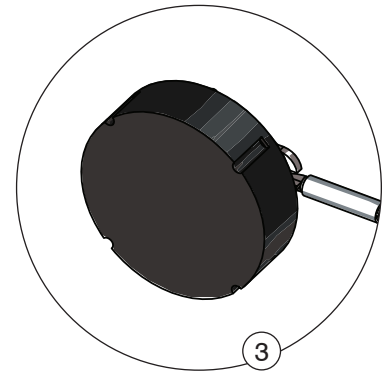

RECOMMENDED SPARE PARTS

StrongArm™ SVR303 Vehicle Restraint

StrongArm™ SVR303 Vehicle Restraint

35,000 lbs (15,909 kgs) restraining strength with Blue Genius™ Touch Control Panel Gold Series II.

RECOMMENDED SPARE PARTS – VITAL COMPONENTS			
ITEM NO.	PART NO.	DESCRIPTION	QTY REQ'D
1	026-G025BM	Remote I/O Board (No resistor)	1
2	028-199	Proximity Sensor (30mm Unshield) Home / Lip Sensor	1
3	54-001563	Position Sensor with Cable	1
4	100-5022	Hose #4 High Pressure 21' (6.4m)	1
	100-5022-1	Hose #4 High Pressure 15' (4.6m) (for pit mount option only)	1

RECOMMENDED SPARE PARTS – VITAL COMPONENTS			
ITEM NO.	PART NO.	DESCRIPTION	QTY REQ'D
5	54-001273	Arm Cylinder w/ Fittings	1
6	54-00004	Lock Cylinder w/ Fittings	1
7	165-9197	Rubber Bumper	2
8	54-012251	A: HYDPP Solenoid Cartridge (411896)	1
		B: Coil (401893)	
9	026-H24	Solenoid Valve Connector w/ Cable	1

RECOMMENDED SPARE PARTS

StrongArm™ SVR303 Vehicle Restraint

RECOMMENDED SPARE PARTS – PROTECTIVE COMPONENTS

ITEM NO.	PART NO.	DESCRIPTION	QTY REQ'D
10	54-000535	Top Cover	1
11	54-001600	Cable Cover	1
12	54-001608	Rubber Seal	1

RECOMMENDED SPARE PARTS – OPTIONAL COMPONENTS

ITEM NO.	PART NO.	DESCRIPTION	QTY REQ'D
13	54-001682	Lock Manual Release Tool (Long Handle)	1
14	54-00022	Rod End Pin (Lock Cylinder)	1
15	54-001686	Weather / Debris Seal Kit	1