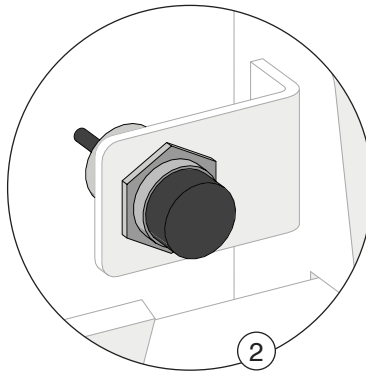

RECOMMENDED SPARE PARTS

StrongArm™ SVR303 Vehicle Restraint

StrongArm™ SVR303 Vehicle Restraint

35,000 lbs (15,909 kgs) restraining strength with Blue Genius™ Touch Control Panel Gold Series II.

RECOMMENDED SPARE PARTS – VITAL COMPONENTS			
ITEM NO.	PART NO.	DESCRIPTION	QTY REQ'D
1	026-G025BM	Remote I/O Board (No resistor)	1
2	028-199	Proximity Sensor (30mm Unshield) Home / Lip Sensor	1
3	54-001563	Position Sensor with Cable	1
4	100-5022	Hose #4 High Pressure 21' (6.4m)	1
	100-5022-1	Hose #4 High Pressure 15' (4.6m) (for pit mount option only)	1

RECOMMENDED SPARE PARTS – VITAL COMPONENTS			
ITEM NO.	PART NO.	DESCRIPTION	QTY REQ'D
5	54-001273	Arm Cylinder w/ Fittings	1
6	54-00004	Lock Cylinder w/ Fittings	1
7	165-9197	Rubber Bumper	2
8	54-012251	A: HYDPP Solenoid Cartridge (411896)	1
		B: Coil (401893)	
9	026-H24	Solenoid Valve Connector w/ Cable	1

RECOMMENDED SPARE PARTS

StrongArm™ SVR303 Vehicle Restraint

RECOMMENDED SPARE PARTS – PROTECTIVE COMPONENTS

ITEM NO.	PART NO.	DESCRIPTION	QTY REQ'D
10	54-000535	Top Cover	1
11	54-001600	Cable Cover	1
12	54-001608	Rubber Seal	1