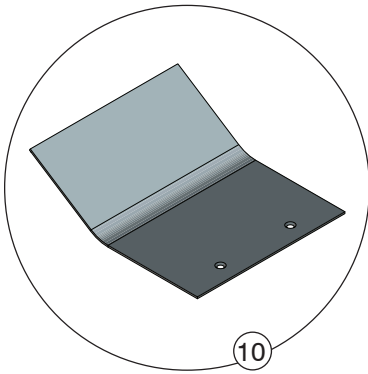

RECOMMENDED SPARE PARTS

StrongArm™ SVR303 Vehicle Restraint

StrongArm™ SVR303 Vehicle Restraint

35,000 lbs (15,909 kgs) restraining strength with Blue Genius™ Touch Control Panel Gold Series II.

RECOMMENDED SPARE PARTS – VITAL COMPONENTS			
ITEM NO.	PART NO.	DESCRIPTION	QTY REQ'D
1	026-G025BM	Remote I/O Board (No resistor)	1
2	028-199	Proximity Sensor (30mm Unshield) Home / Lip Sensor	1
3	54-001563	Position Sensor with Cable	1
4	100-5022	Hose #4 High Pressure 21' (6.4m)	1
	100-5022-1	Hose #4 High Pressure 15' (4.6m) (for pit mount option only)	1

RECOMMENDED SPARE PARTS – VITAL COMPONENTS			
ITEM NO.	PART NO.	DESCRIPTION	QTY REQ'D
5	54-001273	Arm Cylinder w/ Fittings	1
6	54-00004	Lock Cylinder w/ Fittings	1
7	165-9197	Rubber Bumper	2
8	54-012251	A: HYDPP Solenoid Cartridge (411896)	1
		B: Coil (401893)	
9	026-H24	Solenoid Valve Connector w/ Cable	1

RECOMMENDED SPARE PARTS

StrongArm™ SVR303 Vehicle Restraint

RECOMMENDED SPARE PARTS – PROTECTIVE COMPONENTS

ITEM NO.	PART NO.	DESCRIPTION	QTY REQ'D
10	54-000535	Top Cover	1
11	54-001600	Cable Cover	1
12	54-001608	Rubber Seal	1