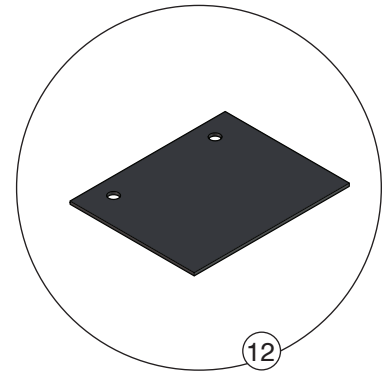

RECOMMENDED SPARE PARTS

StrongArm™ SVR303 Vehicle Restraint

StrongArm™ SVR303 Vehicle Restraint

35,000 lbs (15,909 kgs) restraining strength with Blue Genius™ Touch Control Panel Gold Series II.

RECOMMENDED SPARE PARTS – VITAL COMPONENTS			
ITEM NO.	PART NO.	DESCRIPTION	QTY REQ'D
1	026-G025BM	Remote I/O Board (No resistor)	1
2	028-199	Proximity Sensor (30mm Unshield) Home / Lip Sensor	1
3	54-001563	Position Sensor with Cable	1
4	100-5022	Hose #4 High Pressure 21' (6.4m)	1
	100-5022-1	Hose #4 High Pressure 15' (4.6m) (for pit mount option only)	1

RECOMMENDED SPARE PARTS – VITAL COMPONENTS			
ITEM NO.	PART NO.	DESCRIPTION	QTY REQ'D
5	54-001273	Arm Cylinder w/ Fittings	1
6	54-00004	Lock Cylinder w/ Fittings	1
7	165-9197	Rubber Bumper	2
8	54-012251	A: HYDPP Solenoid Cartridge (411896)	1
		B: Coil (401893)	
9	026-H24	Solenoid Valve Connector w/ Cable	1

RECOMMENDED SPARE PARTS

StrongArm™ SVR303 Vehicle Restraint

RECOMMENDED SPARE PARTS – PROTECTIVE COMPONENTS

ITEM NO.	PART NO.	DESCRIPTION	QTY REQ'D
10	54-000535	Top Cover	1
11	54-001600	Cable Cover	1
12	54-001608	Rubber Seal	1

RECOMMENDED SPARE PARTS – OPTIONAL COMPONENTS

ITEM NO.	PART NO.	DESCRIPTION	QTY REQ'D
13	54-001682	Lock Manual Release Tool (Long Handle)	1
14	54-00022	Rod End Pin (Lock Cylinder)	1
15	54-001686	Weather / Debris Seal Kit	1