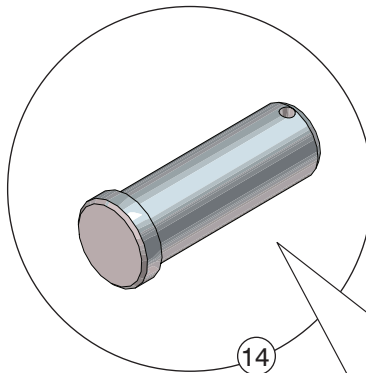

RECOMMENDED SPARE PARTS

StrongArm™ SVR303 Vehicle Restraint

StrongArm™ SVR303 Vehicle Restraint

35,000 lbs (15,909 kgs) restraining strength with Blue Genius™ Touch Control Panel Gold Series II.

RECOMMENDED SPARE PARTS – VITAL COMPONENTS			
ITEM NO.	PART NO.	DESCRIPTION	QTY REQ'D
1	026-G025BM	Remote I/O Board (No resistor)	1
2	028-199	Proximity Sensor (30mm Unshield) Home / Lip Sensor	1
3	54-001563	Position Sensor with Cable	1
4	100-5022	Hose #4 High Pressure 21' (6.4m)	1
	100-5022-1	Hose #4 High Pressure 15' (4.6m) (for pit mount option only)	1

RECOMMENDED SPARE PARTS – VITAL COMPONENTS			
ITEM NO.	PART NO.	DESCRIPTION	QTY REQ'D
5	54-001273	Arm Cylinder w/ Fittings	1
6	54-00004	Lock Cylinder w/ Fittings	1
7	165-9197	Rubber Bumper	2
8	54-012251	A: HYDPP Solenoid Cartridge (411896)	1
		B: Coil (401893)	
9	026-H24	Solenoid Valve Connector w/ Cable	1

RECOMMENDED SPARE PARTS

StrongArm™ SVR303 Vehicle Restraint

RECOMMENDED SPARE PARTS – PROTECTIVE COMPONENTS

ITEM NO.	PART NO.	DESCRIPTION	QTY REQ'D
10	54-000535	Top Cover	1
11	54-001600	Cable Cover	1
12	54-001608	Rubber Seal	1