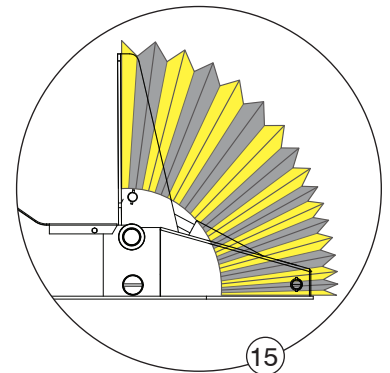

RECOMMENDED SPARE PARTS

StrongArm™ SVR303 Vehicle Restraint

StrongArm™ SVR303 Vehicle Restraint

35,000 lbs (15,909 kgs) restraining strength with Blue Genius™ Touch Control Panel Gold Series II.

RECOMMENDED SPARE PARTS – VITAL COMPONENTS			
ITEM NO.	PART NO.	DESCRIPTION	QTY REQ'D
1	026-G025BM	Remote I/O Board (No resistor)	1
2	028-199	Proximity Sensor (30mm Unshield) Home / Lip Sensor	1
3	54-001563	Position Sensor with Cable	1
4	100-5022	Hose #4 High Pressure 21' (6.4m)	1
	100-5022-1	Hose #4 High Pressure 15' (4.6m) (for pit mount option only)	1

RECOMMENDED SPARE PARTS – VITAL COMPONENTS			
ITEM NO.	PART NO.	DESCRIPTION	QTY REQ'D
5	54-001273	Arm Cylinder w/ Fittings	1
6	54-00004	Lock Cylinder w/ Fittings	1
7	165-9197	Rubber Bumper	2
8	54-012251	A: HYDPP Solenoid Cartridge (411896)	1
		B: Coil (401893)	
9	026-H24	Solenoid Valve Connector w/ Cable	1

RECOMMENDED SPARE PARTS

StrongArm™ SVR303 Vehicle Restraint

RECOMMENDED SPARE PARTS – PROTECTIVE COMPONENTS

ITEM NO.	PART NO.	DESCRIPTION	QTY REQ'D
10	54-000535	Top Cover	1
11	54-001600	Cable Cover	1
12	54-001608	Rubber Seal	1