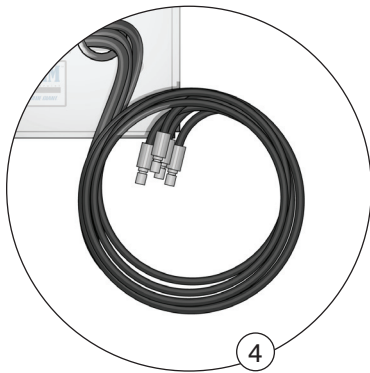

RECOMMENDED SPARE PARTS

StrongArm™ SVR303 Vehicle Restraint

StrongArm™ SVR303 Vehicle Restraint

35,000 lbs (15,909 kgs) restraining strength with Blue Genius™ Touch Control Panel Gold Series II.

RECOMMENDED SPARE PARTS – VITAL COMPONENTS			
ITEM NO.	PART NO.	DESCRIPTION	QTY REQ'D
1	026-G025BM	Remote I/O Board (No resistor)	1
2	028-199	Proximity Sensor (30mm Unshield) Home / Lip Sensor	1
3	54-001563	Position Sensor with Cable	1
4	100-5022	Hose #4 High Pressure 21' (6.4m)	1
	100-5022-1	Hose #4 High Pressure 15' (4.6m) (for pit mount option only)	1

RECOMMENDED SPARE PARTS – VITAL COMPONENTS			
ITEM NO.	PART NO.	DESCRIPTION	QTY REQ'D
5	54-001273	Arm Cylinder w/ Fittings	1
6	54-00004	Lock Cylinder w/ Fittings	1
7	165-9197	Rubber Bumper	2
8	54-012251	A: HYDPP Solenoid Cartridge (411896)	1
		B: Coil (401893)	
9	026-H24	Solenoid Valve Connector w/ Cable	1

RECOMMENDED SPARE PARTS

StrongArm™ SVR303 Vehicle Restraint

RECOMMENDED SPARE PARTS – PROTECTIVE COMPONENTS

ITEM NO.	PART NO.	DESCRIPTION	QTY REQ'D
10	54-000535	Top Cover	1
11	54-001600	Cable Cover	1
12	54-001608	Rubber Seal	1

RECOMMENDED SPARE PARTS – OPTIONAL COMPONENTS

ITEM NO.	PART NO.	DESCRIPTION	QTY REQ'D
13	54-001682	Lock Manual Release Tool (Long Handle)	1
14	54-00022	Rod End Pin (Lock Cylinder)	1
15	54-001686	Weather / Debris Seal Kit	1