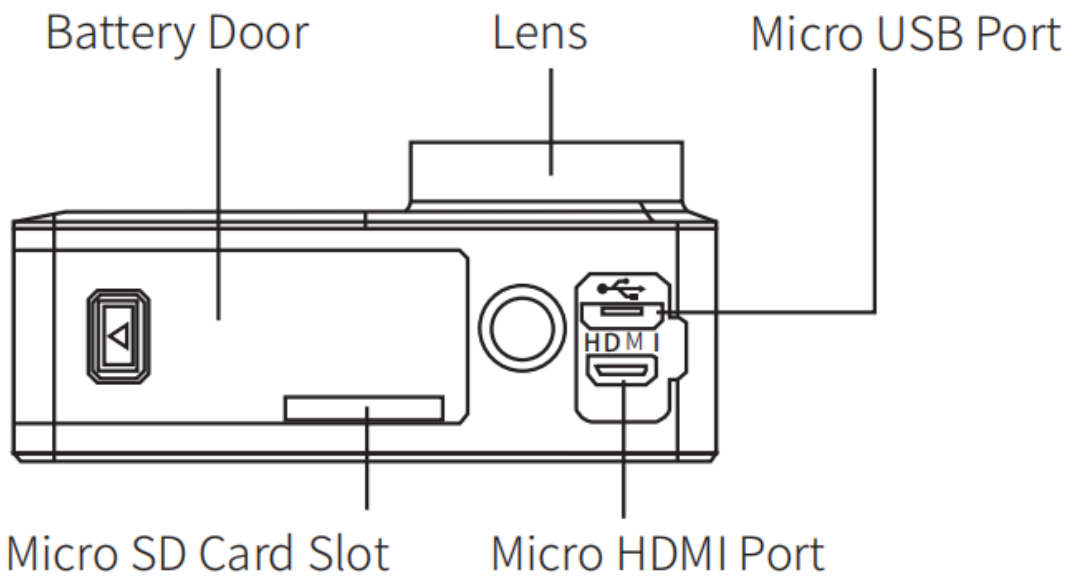

User Manual

moment 4

OVERVIEW

[] Shutter/Select Button

[] Power/Mode Button

[] Microphone

[red]
Charging
Indicator Light

[blue]
Working
Indicator Light

[]
Touch Display

Waterproof Housing

Long Connector

Short Connector 1

Short Connector 2

Surface J-Hook Buckle

360° Adapter

Tripod Mount Adapter