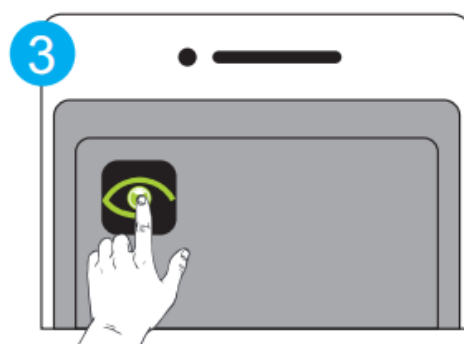

2*Batteries

2*Adhesive Pads

Folding backpack

APP

Camking

Camking Pro

How to Connect WIFI

Swipe down from the top to enter main menu

Or press Shutter/Select Button for 3 seconds to turn on/off WIFI

Find WiFi "Action Cam" in your mobile device's WiFi settings, then input password 12345678 to get connected.

Open the app in your mobile device.