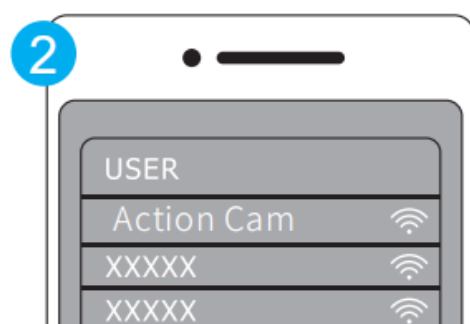

2*Batteries

2*Adhesive Pads

Folding backpack

APP

Camking

Camking Pro

How to Connect WIFI

Swipe down from the top to enter main menu

Or press Shutter/Select Button for 3 seconds to turn on/off WIFI

Find WiFi "Action Cam" in your mobile device's WiFi settings, then input password 12345678 to get connected.

Open the app in your mobile device.