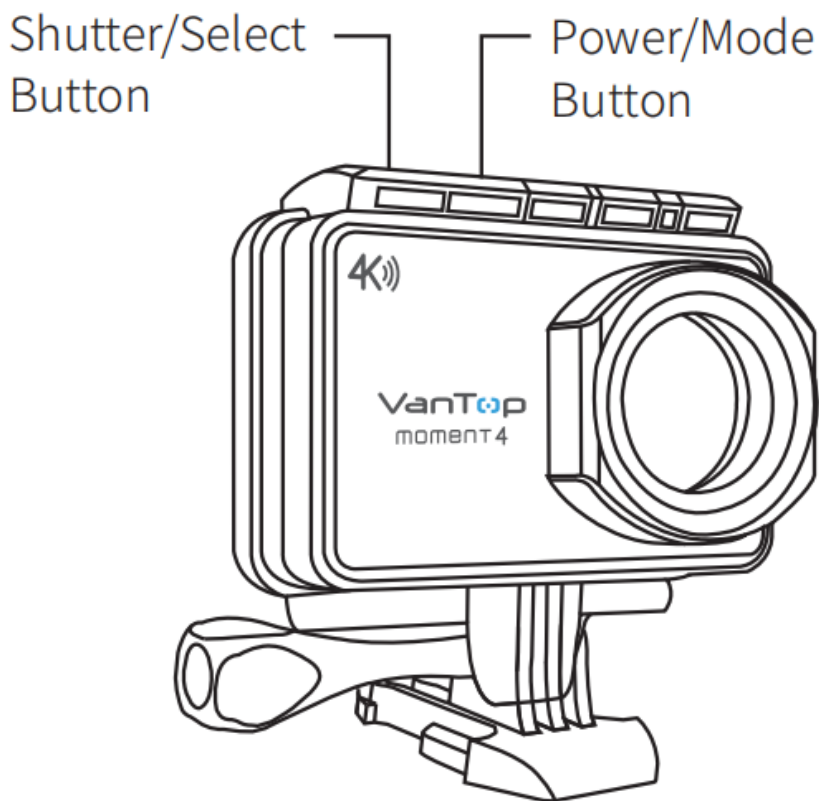

User Manual

moment 4

OVERVIEW

[] Shutter/Select Button

[] Power/Mode Button

[] Microphone

[red]
Charging
Indicator Light

[blue]
Working
Indicator Light

[]
Touch Display

Waterproof Housing

Long Connector

Short Connector 1

Short Connector 2

Surface J-Hook Buckle

360° Adapter

Tripod Mount Adapter