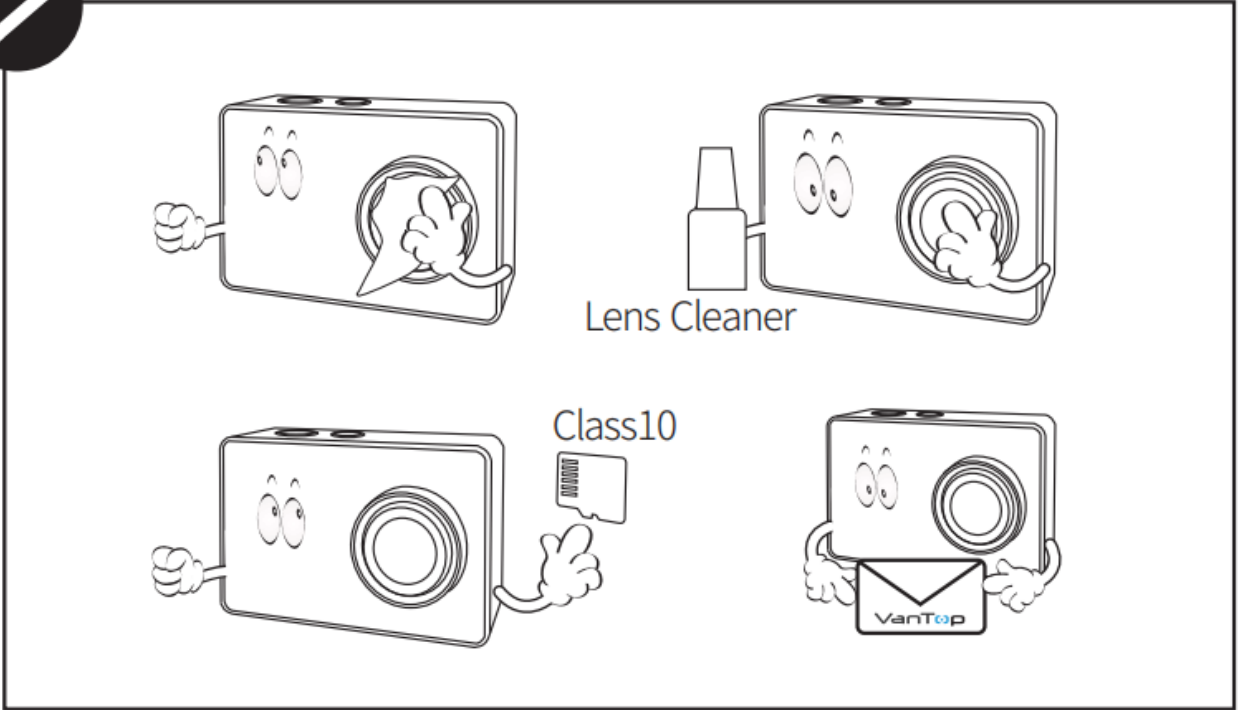

MAINTENANCE