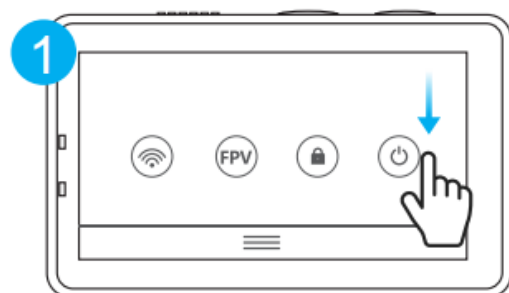

2*Batteries

2*Adhesive Pads

Folding backpack

APP

Camking

Camking Pro

How to Connect WIFI

Swipe down from the top to enter main menu

Or press Shutter/Select Button for 3 seconds to turn on/off WIFI

Find WiFi "Action Cam" in your mobile device's WiFi settings, then input password 12345678 to get connected.

Open the app in your mobile device.