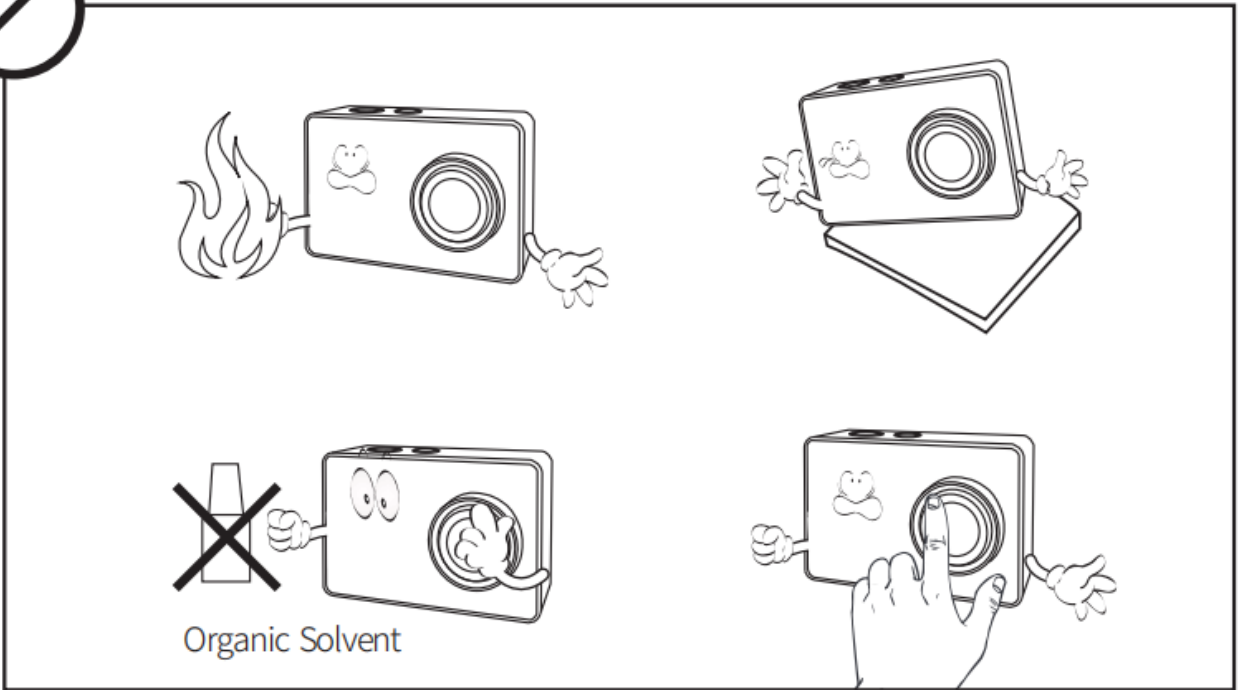

MAINTENANCE