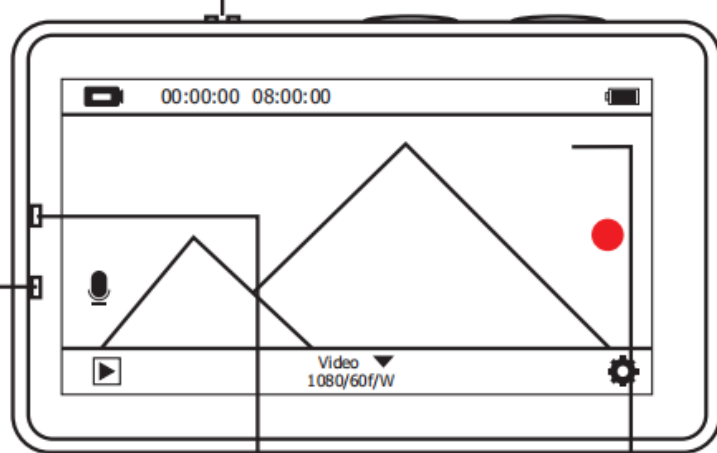

User Manual

moment 4

OVERVIEW

[] Shutter/Select Button

[] Power/Mode Button

[] Microphone

[red]
Charging
Indicator Light

[blue]
Working
Indicator Light