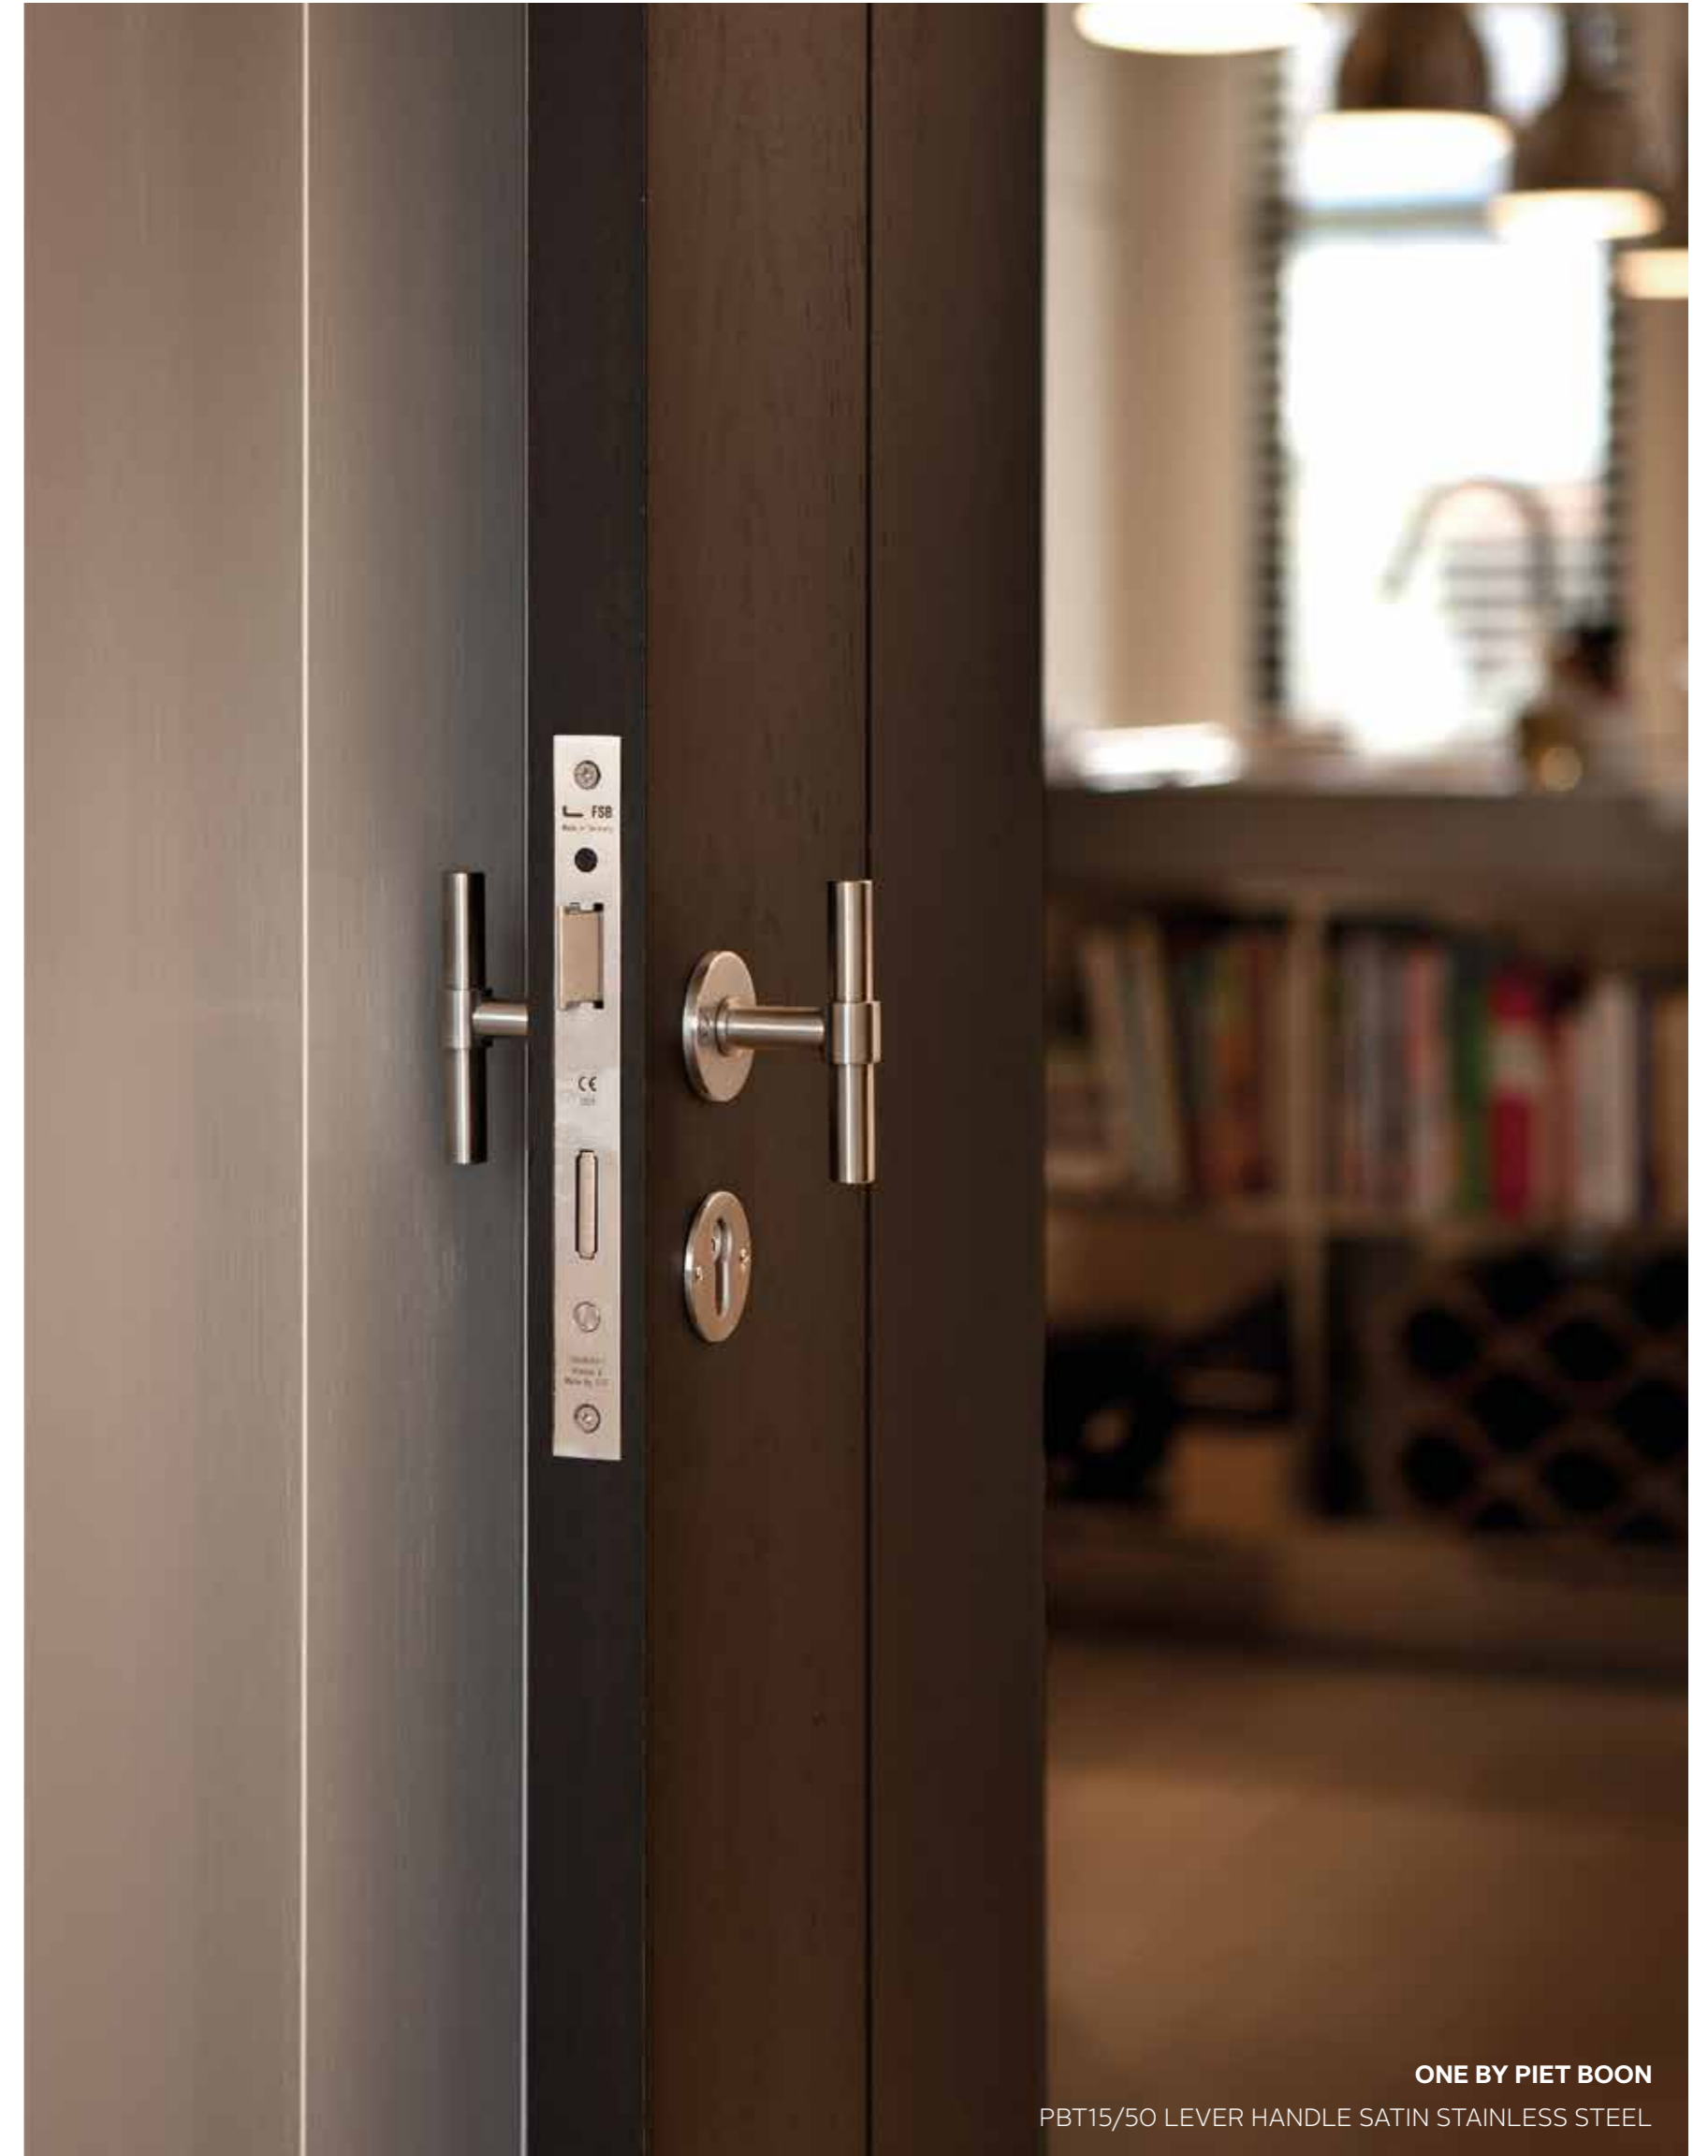

ONE BY PIET BOON
PBT15/50 LEVER HANDLE SATIN STAINLESS STEEL