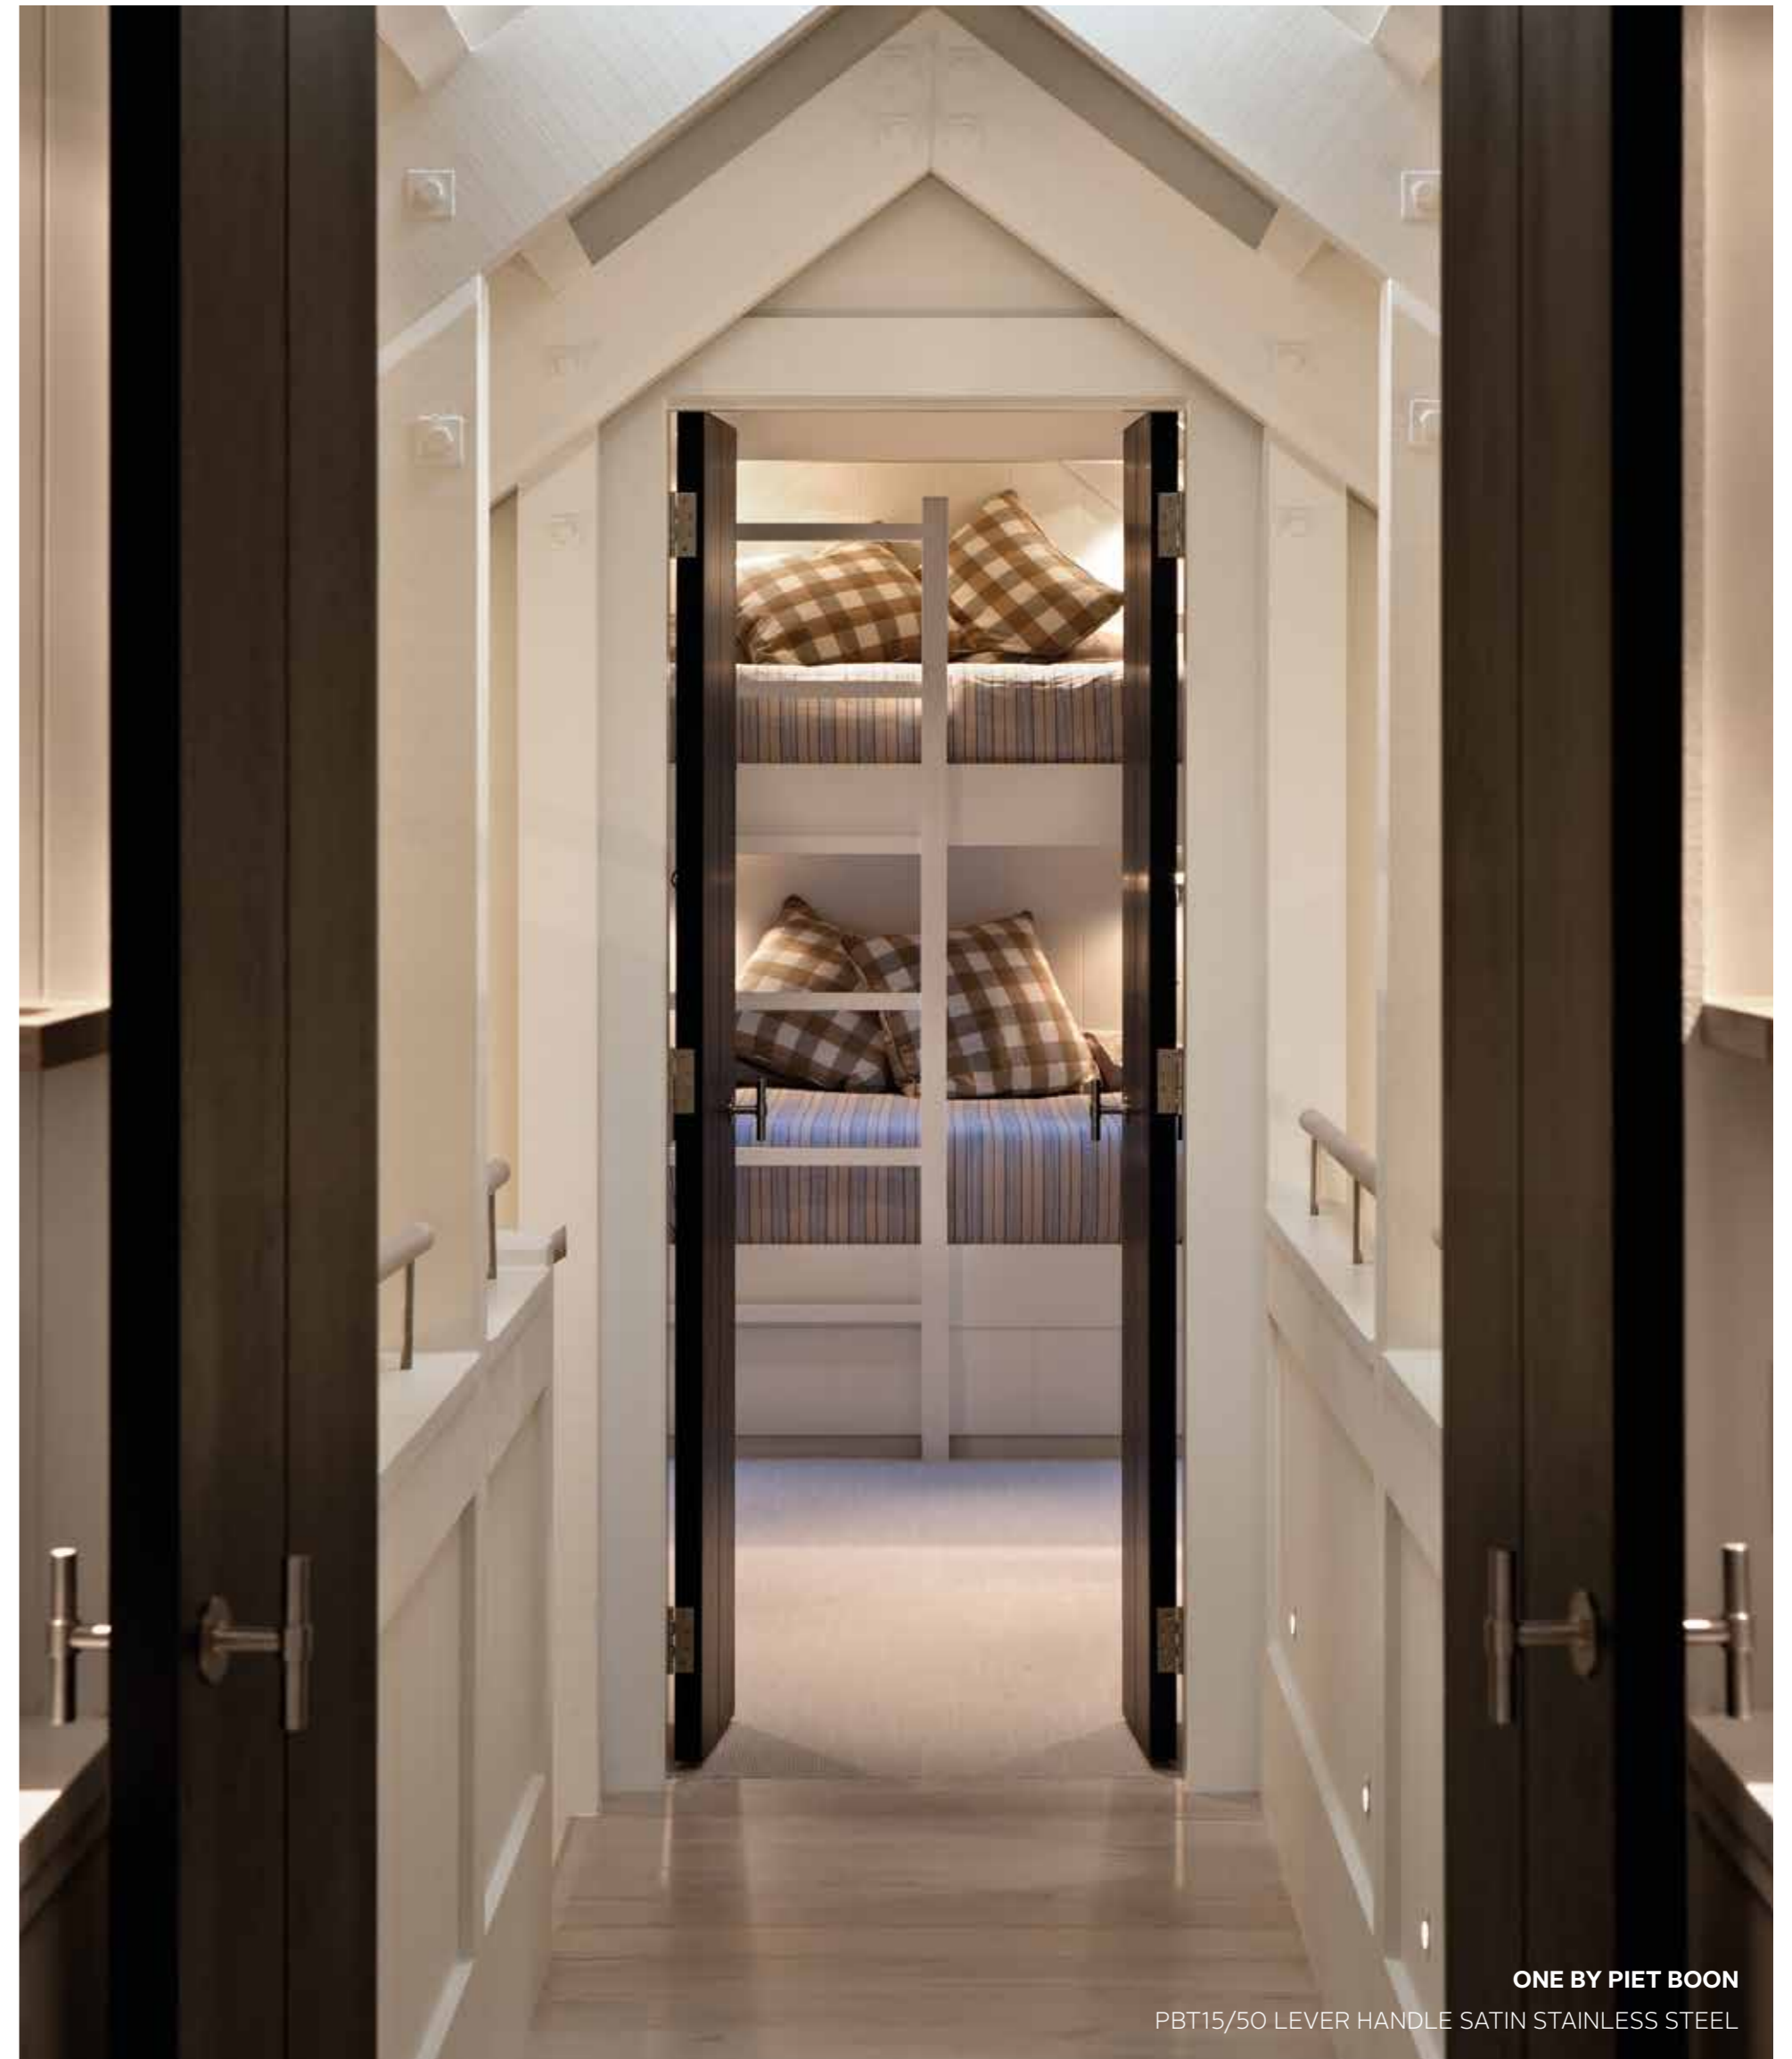

ONE BY PIET BOON
PBT15/50 LEVER HANDLE SATIN STAINLESS STEEL