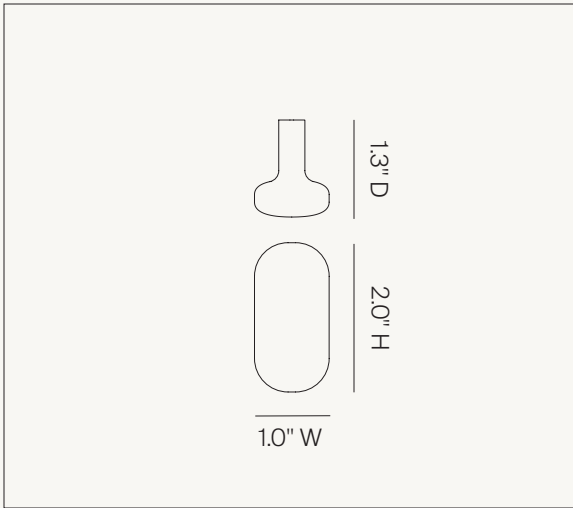

CERCLE KNOB HALF

Dimensions: Ø 1.0" x 0.5" D
Materials: Bronze

Finish: Polished Natural Bronze
SKU: CK2 PNB

Finish: Polished White Bronze
SKU: CK2 PWB

Finish: Matte Black
SKU: CK2 MBC

Finish: Glossy White
SKU: CK2 GWC

Finish: Gunmetal Black
SKU: CK2 GMB

Finish: Satin White Bronze
SKU: CK2 SWB

Finish: Sandblasted Bronze
SKU: CK2 SBB

CERCLE KNOB LARGE

Dimensions: Ø 2.0"
Materials: Bronze

Finish: Polished Natural Bronze
SKU: CK3 PNB

Finish: Polished White Bronze
SKU: CK3 PWB

Finish: Matte Black
SKU: CK3 MBC

OVAL KNOB/HOOK

Dimensions: 1.3" D x 1.0" W x 2.0" H
Materials: Bronze

Finish: Polished Natural Bronze
SKU: OK1 PNB

Finish: Polished White Bronze
SKU: OK1 PWB