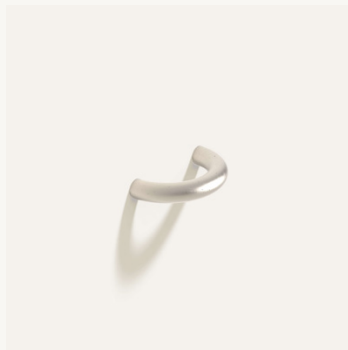

Finish: Satin White Bronze
SKU: CP2 SWB