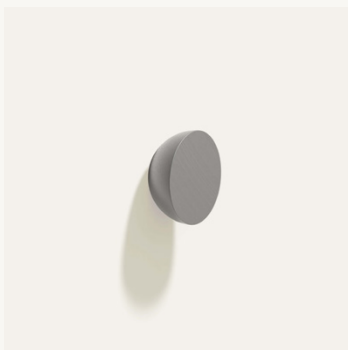

CERCLE KNOB HALF

Dimensions: Ø 1.0" x 0.5" D
Materials: Bronze

Finish: Polished Natural Bronze
SKU: CK2 PNB

Finish: Polished White Bronze
SKU: CK2 PWB

Finish: Matte Black
SKU: CK2 MBC

Finish: Glossy White
SKU: CK2 GWC

Finish: Polished White Bronze
SKU: CK3 PWB

Finish: Matte Black
SKU: CK3 MBC

OVAL KNOB/HOOK

Dimensions: 1.3" D x 1.0" W x 2.0" H
Materials: Bronze

Finish: Polished Natural Bronze
SKU: OK1 PNB

Finish: Polished White Bronze
SKU: OK1 PWB