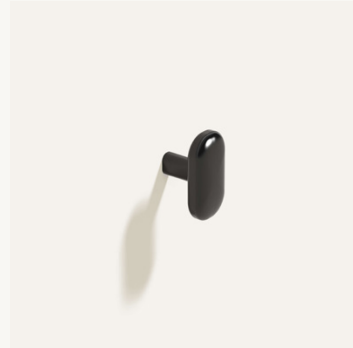

CERCLE KNOB HALF

Dimensions: Ø 1.0" x 0.5" D
Materials: Bronze

Finish: Polished Natural Bronze
SKU: CK2 PNB

Finish: Polished White Bronze
SKU: CK2 PWB

Finish: Matte Black
SKU: CK2 MBC

Finish: Glossy White
SKU: CK2 GWC

Finish: Polished White Bronze
SKU: CK3 PWB

Finish: Matte Black
SKU: CK3 MBC

OVAL KNOB/HOOK

Dimensions: 1.3" D x 1.0" W x 2.0" H
Materials: Bronze

Finish: Polished Natural Bronze
SKU: OK1 PNB

Finish: Polished White Bronze
SKU: OK1 PWB

Finish: Matte Black
SKU: OK1 MBC

FAUNA TOWEL BAR

Dimensions: 21.3" W x 3.5" D x 3.8" H
Materials: Bronze

Finish: Polished Natural Bronze
SKU: TB1 PNB

Finish: Polished White Bronze
SKU: TB1 PWB

Finish: Matte Black
SKU: TB1 MBC