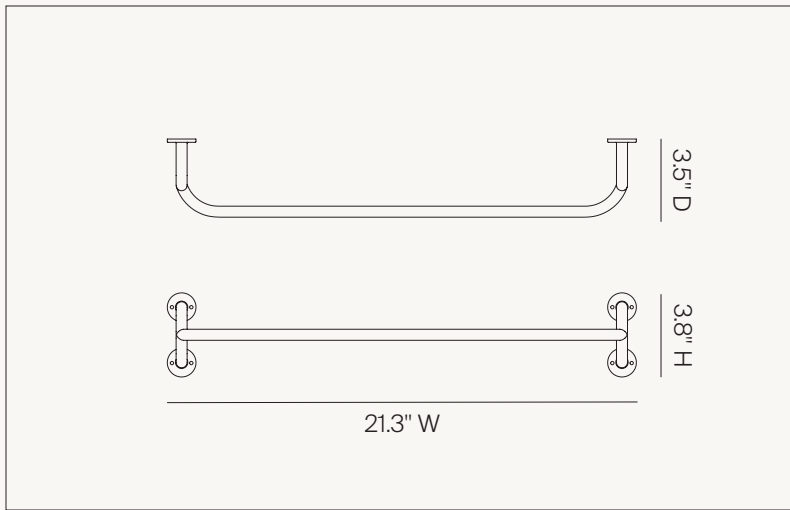

CERCLE KNOB HALF

Dimensions: Ø 1.0" x 0.5" D
Materials: Bronze

Finish: Polished Natural Bronze
SKU: CK2 PNB

Finish: Polished White Bronze
SKU: CK2 PWB

Finish: Matte Black
SKU: CK2 MBC

Finish: Glossy White
SKU: CK2 GWC

Finish: Polished White Bronze
SKU: CK3 PWB

Finish: Matte Black
SKU: CK3 MBC

OVAL KNOB/HOOK

Dimensions: 1.3" D x 1.0" W x 2.0" H
Materials: Bronze

Finish: Polished Natural Bronze
SKU: OK1 PNB

Finish: Polished White Bronze
SKU: OK1 PWB

Finish: Matte Black
SKU: OK1 MBC

FAUNA TOWEL BAR

Dimensions: 21.3" W x 3.5" D x 3.8" H
Materials: Bronze

Finish: Polished Natural Bronze
SKU: TB1 PNB

Finish: Polished White Bronze
SKU: TB1 PWB

Finish: Matte Black
SKU: TB1 MBC