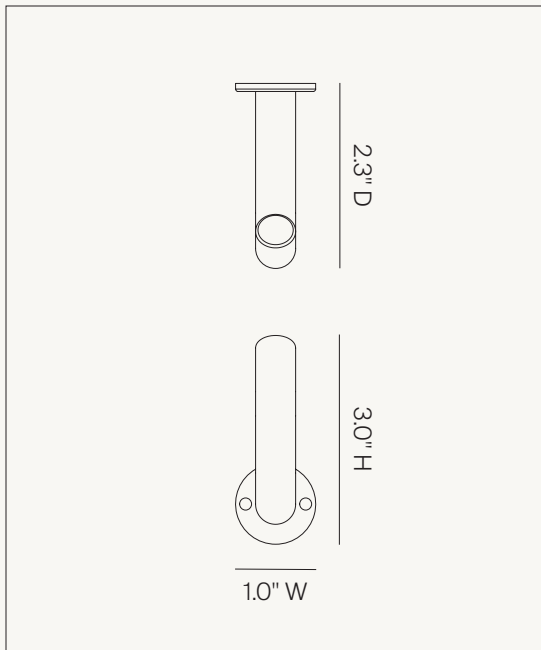

CERCLE KNOB HALF

Dimensions: Ø 1.0" x 0.5" D
Materials: Bronze

Finish: Polished Natural Bronze
SKU: CK2 PNB

Finish: Polished White Bronze
SKU: CK2 PWB

Finish: Matte Black
SKU: CK2 MBC

Finish: Glossy White
SKU: CK2 GWC

Finish: Matte Black
SKU: OK1 MBC

FAUNA TOWEL BAR

Dimensions: 21.3" W x 3.5" D x 3.8" H
Materials: Bronze

Finish: Polished Natural Bronze
SKU: TB1 PNB

Finish: Polished White Bronze
SKU: TB1 PWB

Finish: Matte Black
SKU: TB1 MBC

FAUNA ROLL HOLDER

Dimensions: 7.0" D x 3.5" W x 3.8" H
Materials: Bronze

Finish: Polished Natural Bronze
SKU: TR1 PNB

Finish: Polished White Bronze
SKU: TR1 PWB

Finish: Matte Black
SKU: TR1 MBC

FAUNA WALL HOOK

Dimensions: 2.3" D x 1.0" W x 3.0" H
Materials: Bronze

Finish: Polished Natural Bronze
SKU: WH1 PNB

Finish: Polished White Bronze
SKU: WH1 PWB

Finish: Matte Black
SKU: WH1 MBC