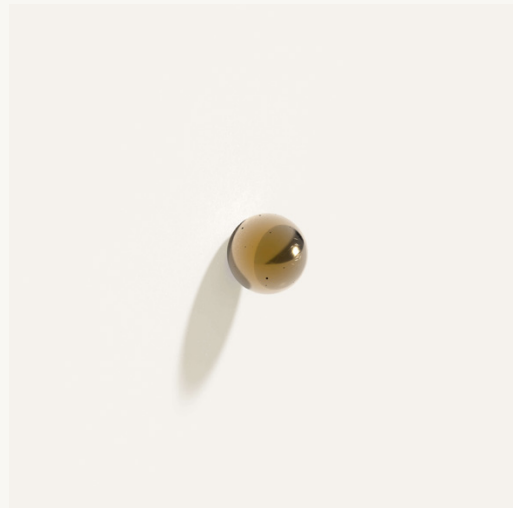

Finish: Glossy White
SKU: CP1 GWC

Finish: Gunmetal Black
SKU: CP1 GMB

Finish: Satin White Bronze
SKU: CP1 SWB

Finish: Sandblasted Bronze
SKU: CP1 SBB

CERCLE PULL THIN

Dimensions: 3.0"W x 1.5"D x Ø 0.5"
Materials: Bronze

Finish: Sandblasted Bronze
SKU: CP2 SBB

CERCLE PULL THIN LONG

Dimensions: 4.0"W x 2.0"D x Ø 0.5"
Materials: Bronze

Finish: Polished Natural Bronze
SKU: CP3 PNB

Finish: Polished White Bronze
SKU: CP3 PWB

Finish: Matte Black
SKU: CP3 MBC

Finish: Glossy White
SKU: CP3 GWC

Finish: Gunmetal Black
SKU: CP3 GMB

Finish: Satin White Bronze
SKU: CP3 SWB

Finish: Sandblasted Bronze
SKU: CP3 SBB

CERCLE KNOB SMALL

Dimensions: Ø 1.0"
Materials: Bronze

Finish: Polished Natural Bronze
SKU: CK1 PNB

CERCLE KNOB HALF

Dimensions: Ø 1.0" x 0.5" D
Materials: Bronze

Finish: Polished Natural Bronze
SKU: CK2 PNB

Finish: Polished White Bronze
SKU: CK2 PWB

Finish: Matte Black
SKU: CK2 MBC

Finish: Glossy White
SKU: CK2 GWC