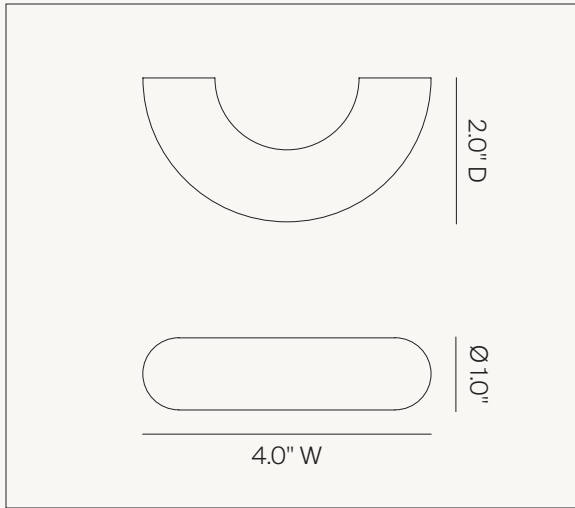

SPECIFICATIONS

CERCLE PULL THICK

Dimensions: 4.0"W x 2.0"D x $\varnothing 1.0"$
Materials: Bronze

Finish: Polished Natural Bronze
SKU: CP1 PNB

Finish: Polished White Bronze
SKU: CP1 PWB

Finish: Matte Black
SKU: CP1 MBC

Finish: Glossy White
SKU: CP1 GWC

Finish: Gunmetal Black
SKU: CP1 GMB

Finish: Satin White Bronze
SKU: CP1 SWB

Finish: Sandblasted Bronze
SKU: CP1 SBB

CERCLE PULL THIN

Dimensions: 3.0"W x 1.5"D x Ø 0.5"
Materials: Bronze

CERCLE KNOB HALF

Dimensions: Ø 1.0" x 0.5" D
Materials: Bronze

Finish: Polished Natural Bronze
SKU: CK2 PNB

Finish: Polished White Bronze
SKU: CK2 PWB

Finish: Matte Black
SKU: CK2 MBC

Finish: Glossy White
SKU: CK2 GWC

Dimensions: 2.3" D x 1.0" W x 3.0" H
Materials: Bronze

Finish: Polished Natural Bronze
SKU: WH1 PNB

Finish: Polished White Bronze
SKU: WH1 PWB

Finish: Matte Black
SKU: WH1 MBC