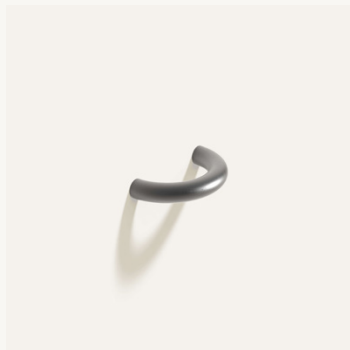

Finish: Gunmetal Black
SKU: CP2 GMB