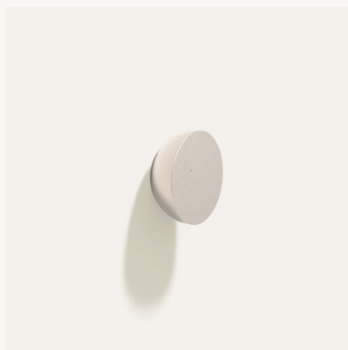

Finish: Satin White Bronze
SKU: CK2 SWB