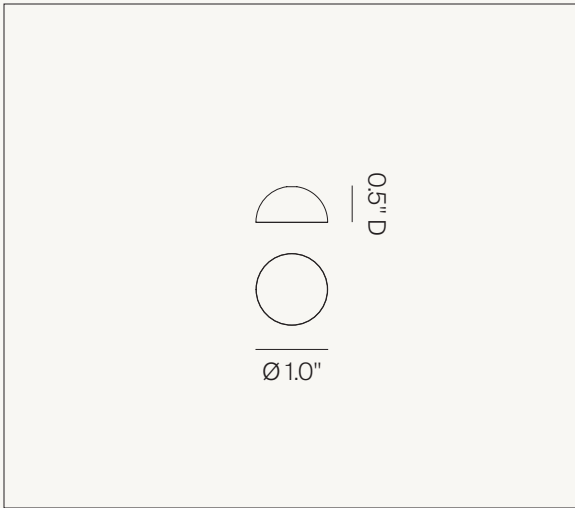

CERCLE KNOB HALF

Dimensions: Ø 1.0" x 0.5" D
Materials: Bronze

Finish: Polished Natural Bronze
SKU: CK2 PNB

Finish: Polished White Bronze
SKU: CK2 PWB

Finish: Matte Black
SKU: CK2 MBC

Finish: Glossy White
SKU: CK2 GWC