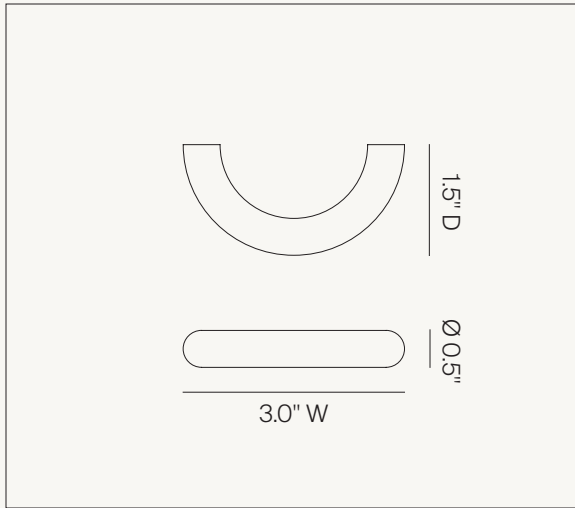

SPECIFICATIONS

CERCLE PULL THICK

Dimensions: 4.0"W x 2.0"D x $\varnothing 1.0"$
Materials: Bronze

Finish: Polished Natural Bronze
SKU: CP1 PNB

Finish: Polished White Bronze
SKU: CP1 PWB

Finish: Matte Black
SKU: CP1 MBC

Finish: Glossy White
SKU: CP1 GWC

Finish: Gunmetal Black
SKU: CP1 GMB

Finish: Satin White Bronze
SKU: CP1 SWB

Finish: Sandblasted Bronze
SKU: CP1 SBB

CERCLE PULL THIN

Dimensions: 3.0"W x 1.5"D x Ø 0.5"
Materials: Bronze