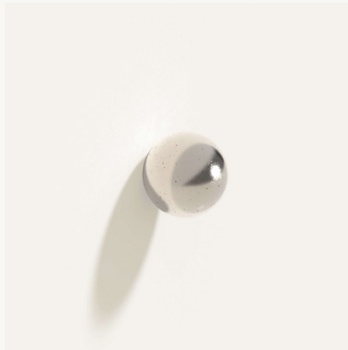

CERCLE KNOB HALF

Dimensions: Ø 1.0" x 0.5" D
Materials: Bronze

Finish: Polished Natural Bronze
SKU: CK2 PNB

Finish: Polished White Bronze
SKU: CK2 PWB

Finish: Matte Black
SKU: CK2 MBC

Finish: Glossy White
SKU: CK2 GWC

Finish: Gunmetal Black
SKU: CK2 GMB

Finish: Satin White Bronze
SKU: CK2 SWB

Finish: Sandblasted Bronze
SKU: CK2 SBB

CERCLE KNOB LARGE

Dimensions: Ø 2.0"
Materials: Bronze

Finish: Polished Natural Bronze
SKU: CK3 PNB

Finish: Polished White Bronze
SKU: CK3 PWB

Finish: Matte Black
SKU: CK3 MBC

OVAL KNOB/HOOK

Dimensions: 1.3" D x 1.0" W x 2.0" H
Materials: Bronze

Finish: Polished Natural Bronze
SKU: OK1 PNB

Finish: Polished White Bronze
SKU: OK1 PWB

Finish: Matte Black
SKU: OK1 MBC

FAUNA TOWEL BAR

Dimensions: 21.3" W x 3.5" D x 3.8" H
Materials: Bronze

Finish: Polished Natural Bronze
SKU: TB1 PNB

Finish: Polished White Bronze
SKU: TB1 PWB

Finish: Matte Black
SKU: TB1 MBC