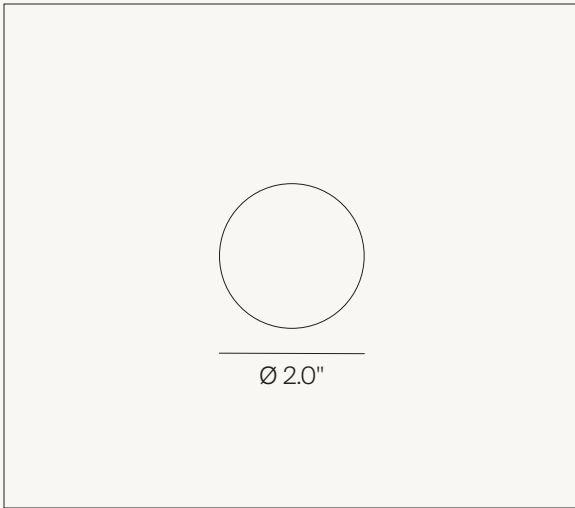

CERCLE KNOB LARGE

Dimensions: Ø 2.0"
Materials: Bronze