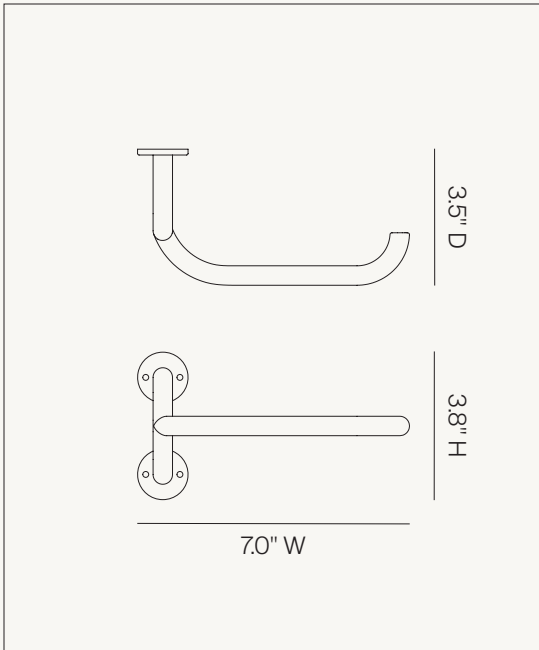

CERCLE KNOB HALF

Dimensions: Ø 1.0" x 0.5" D
Materials: Bronze

Finish: Polished Natural Bronze
SKU: CK2 PNB

Finish: Polished White Bronze
SKU: CK2 PWB

Finish: Matte Black
SKU: CK2 MBC

Finish: Glossy White
SKU: CK2 GWC

Finish: Matte Black
SKU: OK1 MBC

FAUNA TOWEL BAR

Dimensions: 21.3" W x 3.5" D x 3.8" H
Materials: Bronze

Finish: Polished Natural Bronze
SKU: TB1 PNB

Finish: Polished White Bronze
SKU: TB1 PWB

Finish: Matte Black
SKU: TB1 MBC

FAUNA ROLL HOLDER

Dimensions: 7.0" D x 3.5" W x 3.8" H
Materials: Bronze

Finish: Polished Natural Bronze
SKU: TR1 PNB

Finish: Polished White Bronze
SKU: TR1 PWB

Finish: Matte Black
SKU: TR1 MBC

FAUNA WALL HOOK

Dimensions: 2.3" D x 1.0" W x 3.0" H
Materials: Bronze

Finish: Polished Natural Bronze
SKU: WH1 PNB

Finish: Polished White Bronze
SKU: WH1 PWB

Finish: Matte Black
SKU: WH1 MBC