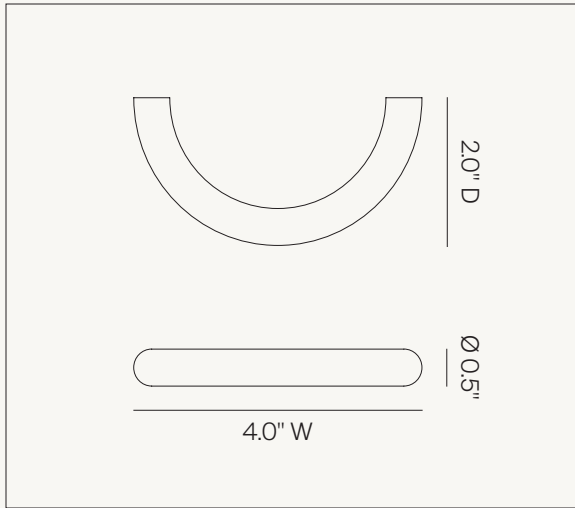

SPECIFICATIONS

CERCLE PULL THICK

Dimensions: 4.0"W x 2.0"D x $\varnothing 1.0"$
Materials: Bronze

Finish: Polished Natural Bronze
SKU: CP1 PNB

Finish: Polished White Bronze
SKU: CP1 PWB

Finish: Matte Black
SKU: CP1 MBC

Finish: Glossy White
SKU: CP1 GWC

Finish: Gunmetal Black
SKU: CP1 GMB

Finish: Satin White Bronze
SKU: CP1 SWB

Finish: Sandblasted Bronze
SKU: CP1 SBB

CERCLE PULL THIN

Dimensions: 3.0"W x 1.5"D x Ø 0.5"
Materials: Bronze

Finish: Sandblasted Bronze
SKU: CP2 SBB

CERCLE PULL THIN LONG

Dimensions: 4.0"W x 2.0"D x Ø 0.5"
Materials: Bronze

Finish: Polished Natural Bronze
SKU: CP3 PNB

Finish: Polished White Bronze
SKU: CP3 PWB

Finish: Matte Black
SKU: CP3 MBC