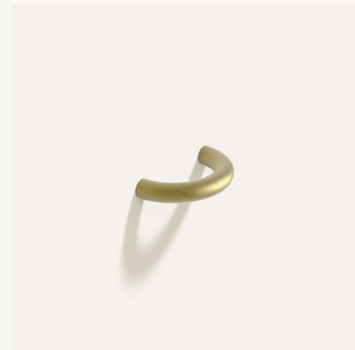

SPECIFICATIONS

CERCLE PULL THICK

Dimensions: 4.0"W x 2.0"D x $\varnothing 1.0"$
Materials: Bronze

Finish: Polished Natural Bronze
SKU: CP1 PNB

Finish: Polished White Bronze
SKU: CP1 PWB

Finish: Matte Black
SKU: CP1 MBC

Finish: Glossy White
SKU: CP1 GWC

Finish: Gunmetal Black
SKU: CP1 GMB

Finish: Satin White Bronze
SKU: CP1 SWB

Finish: Sandblasted Bronze
SKU: CP1 SBB

CERCLE PULL THIN

Dimensions: 3.0"W x 1.5"D x Ø 0.5"
Materials: Bronze

Finish: Sandblasted Bronze
SKU: CP2 SBB

CERCLE PULL THIN LONG

Dimensions: 4.0"W x 2.0"D x Ø 0.5"
Materials: Bronze

Finish: Polished Natural Bronze
SKU: CP3 PNB

Finish: Polished White Bronze
SKU: CP3 PWB

Finish: Matte Black
SKU: CP3 MBC

Finish: Glossy White
SKU: CP3 GWC

Finish: Gunmetal Black
SKU: CP3 GMB

Finish: Satin White Bronze
SKU: CP3 SWB

Finish: Sandblasted Bronze
SKU: CP3 SBB

CERCLE KNOB SMALL

Dimensions: Ø 1.0"
Materials: Bronze

Finish: Polished Natural Bronze
SKU: CK1 PNB