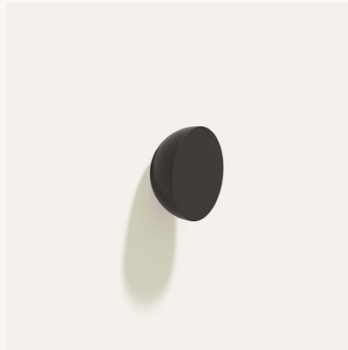

CERCLE KNOB HALF

Dimensions: Ø 1.0" x 0.5" D
Materials: Bronze

Finish: Polished Natural Bronze
SKU: CK2 PNB

Finish: Polished White Bronze
SKU: CK2 PWB

Finish: Matte Black
SKU: CK2 MBC

Finish: Glossy White
SKU: CK2 GWC

Finish: Gunmetal Black
SKU: CK2 GMB

Finish: Satin White Bronze
SKU: CK2 SWB

Finish: Sandblasted Bronze
SKU: CK2 SBB

CERCLE KNOB LARGE

Dimensions: Ø 2.0"
Materials: Bronze

Finish: Polished Natural Bronze
SKU: CK3 PNB

Finish: Polished White Bronze
SKU: CK3 PWB

Finish: Matte Black
SKU: CK3 MBC

OVAL KNOB/HOOK

Dimensions: 1.3" D x 1.0" W x 2.0" H
Materials: Bronze

Finish: Polished Natural Bronze
SKU: OK1 PNB

Finish: Polished White Bronze
SKU: OK1 PWB