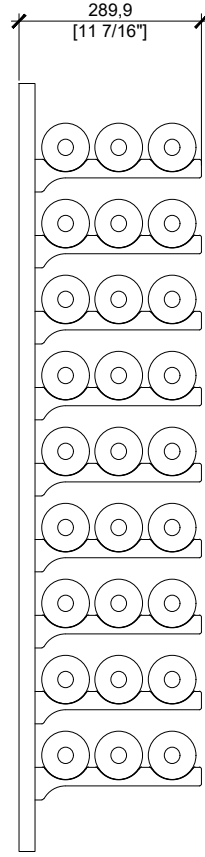

TOP

FRONT

SIDE

MOUNTING LOCATIONS

Project:	LIQUID SYSTEMS CLASSIC 4FT		Scale:	1" = 1'-0"
	Drawing:		Date:	24.APR.2020
TRIPLE DEPTH - 27 BOTTLE DISPLAY		Issue/Revision	Drawing No:	
		Date	SD1.0	

LS
LIQUID SYSTEMS
MODULAR / DISPLAY / STORAGE

COPYRIGHT RESERVED: This drawing proposal and design are to remain the property of DAINTREE INDUSTRIES LTD.