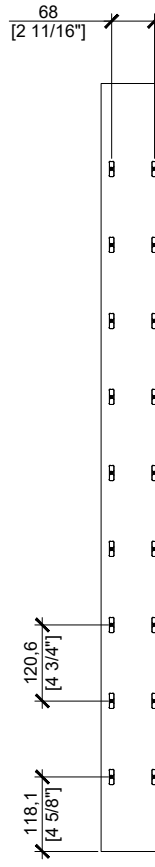

TOP

FRONT

SIDE

MOUNTING LOCATIONS

Project:	LIQUID SYSTEMS CLASSIC 4FT		Scale:	1" = 1'-0"
	Drawing:		Date:	24.APR.2020
TRIPLE DEPTH - 27 BOTTLE DISPLAY		Issue/Revision	Drawing No:	
		Date	SD1.0	

LS
LIQUID SYSTEMS
MODULAR / DISPLAY / STORAGE

COPYRIGHT RESERVED: This drawing proposal and design are to remain the property of DAINTREE INDUSTRIES LTD.