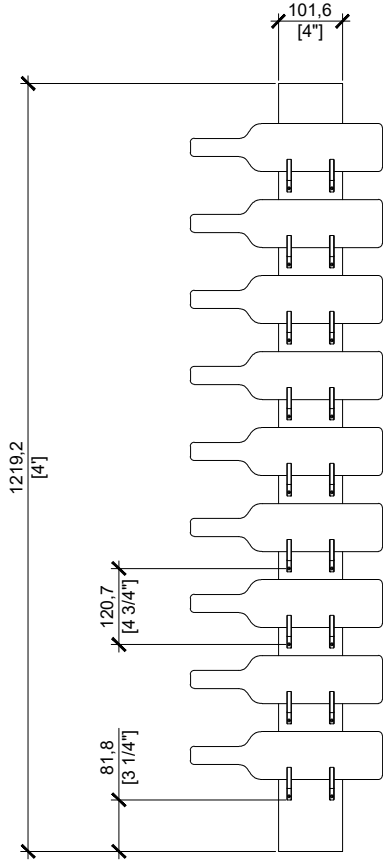

TOP

FRONT

SIDE

MOUNTING LOCATIONS

Project:	LIQUID SYSTEMS CLASSIC 4FT		Scale:	1" = 1'-0"
	Drawing:		Date:	24.APR.2020
TRIPLE DEPTH - 27 BOTTLE DISPLAY		Issue/Revision	Drawing No:	
		Date	SD1.0	

LS
LIQUID SYSTEMS
MODULAR / DISPLAY / STORAGE