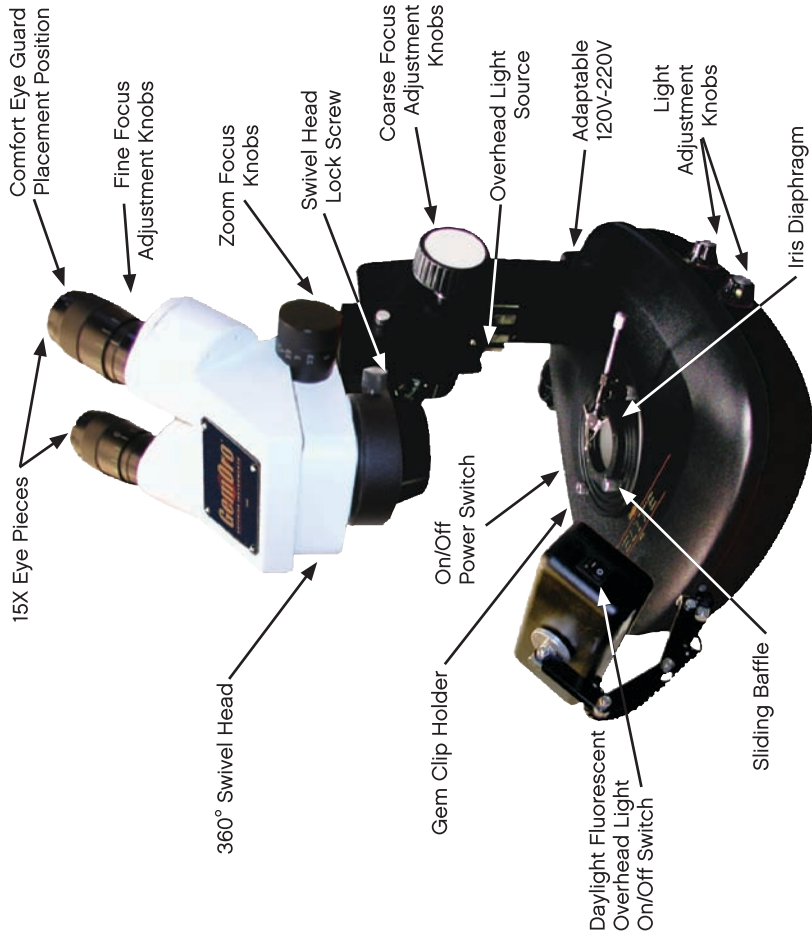

GemOro Elite Model 1030PM

10X & 30X microscope / optional additional overhead light source capability.

Ship Wt. 12 lb.
Stock #1574

GemOro Elite Model 745ZS

7X - 45X zoom microscope with optional additional overhead light source capability.

Ship Wt. 15 lb.
Stock #1576

GemOro Elite Model 1067ZX

10X - 67X zoom microscope including built-in additional daylight fluorescent overhead light source and new European base.

Ship Wt. 40 lb.
Stock #1584

GemOro
SUPERIOR INSTRUMENTS

Elite Series Models 1030PM, 745ZS & 1067ZX Precision Microscopes

Parts & Features Manual

STANDARD FEATURES:

- Superior Japanese quality optics
- True professional darkfield / brightfield illumination with sliding baffle
- Adjustable iris diaphragm controls width of the lower light
- Gem clip stone holder
- Optional additional fluorescent overhead light source with natural daylight tubes (included on the model 1067ZX) easily attaches to the base of Elite model 745ZS & model 1030PM as an accessory
- Internationally adaptable 110V-220V dual voltage powered
- 360° Rotating head
- Comfort eye guards and dust cover included
- Five-year mechanical warranty
- Two-year electrical warranty