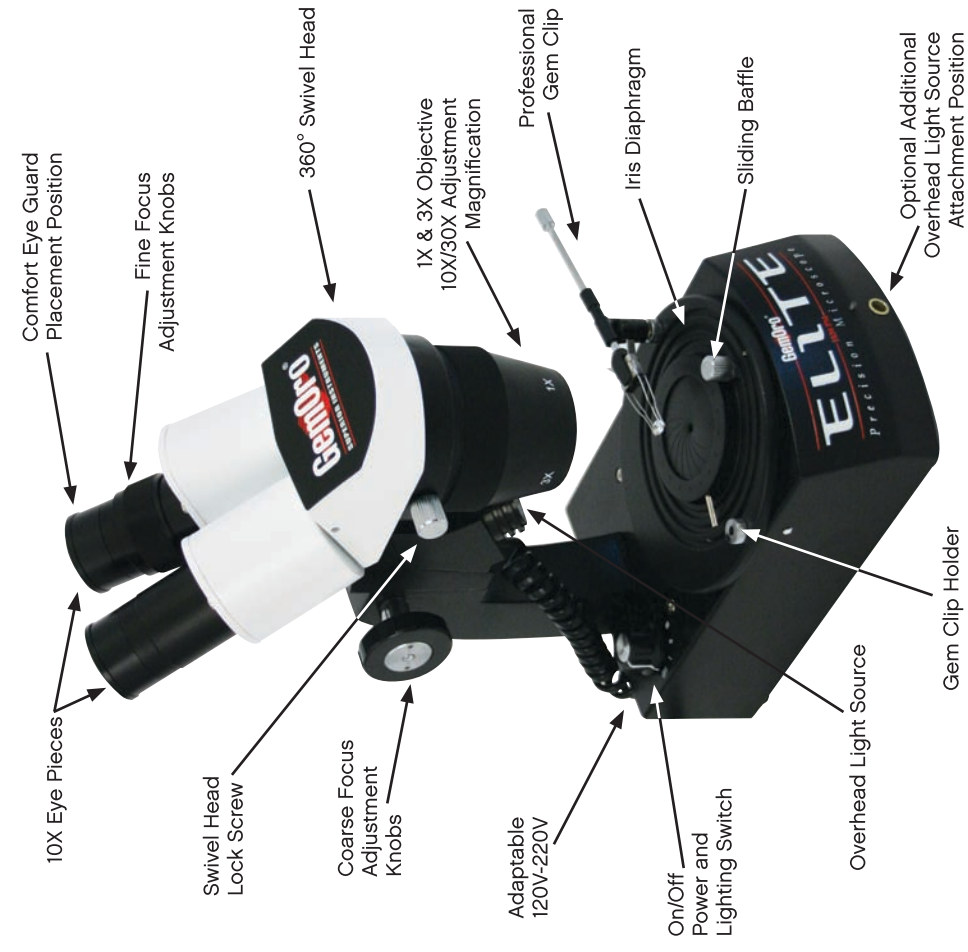

GemOro Elite Model 1030PM

10X & 30X microscope / optional additional overhead light source capability.

Ship Wt. 12 lb.
Stock #1574

GemOro Elite Model 745ZS

7X - 45X zoom microscope with optional additional overhead light source capability.

Ship Wt. 15 lb.
Stock #1576

GemOro Elite Model 1067ZX

10X - 67X zoom microscope including built-in additional daylight fluorescent overhead light source and new European base.

Ship Wt. 40 lb.
Stock #1584

GemOro
SUPERIOR INSTRUMENTS

Elite Series Models 1030PM, 745ZS & 1067ZX Precision Microscopes

Parts & Features Manual

STANDARD FEATURES:

- Superior Japanese quality optics
- True professional darkfield / brightfield illumination with sliding baffle
- Adjustable iris diaphragm controls width of the lower light
- Gem clip stone holder
- Optional additional fluorescent overhead light source with natural daylight tubes (included on the model 1067ZX) easily attaches to the base of Elite model 745ZS & model 1030PM as an accessory
- Internationally adaptable 110V-220V dual voltage powered
- 360° Rotating head
- Comfort eye guards and dust cover included
- Five-year mechanical warranty
- Two-year electrical warranty