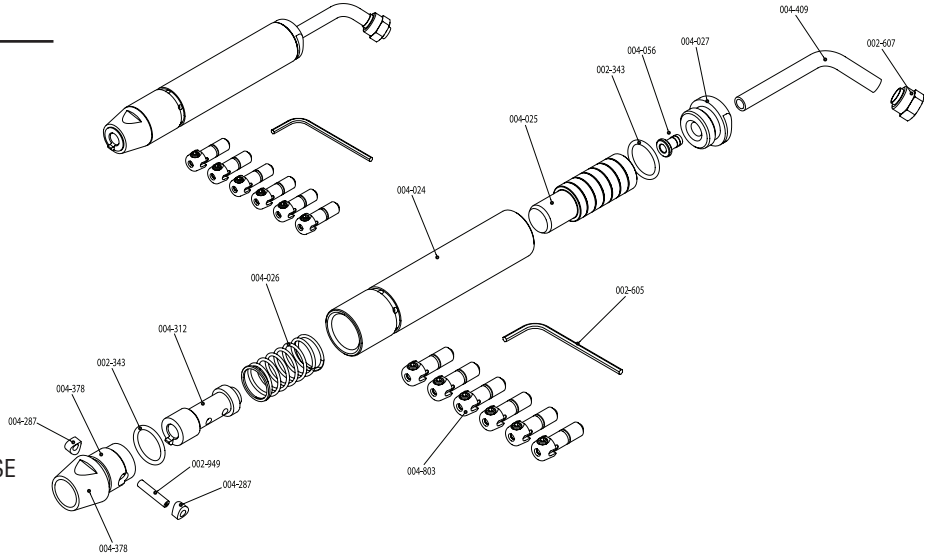

720 QC HANDPIECE

PARTS LIST • #004-720

PART NO.	QTY.	DESCRIPTION
004-024	1	HANDPIECE BODY, LARGE GX
004-312	1	RECEIVER
004-378	1	HANDPIECE NOSE
002-949	1	PIN-COILED SPRING
004-287	2	URETHANE WASHER, CURVED
002-343	2	O-RING, 9/16" x 11/16" x 0.070"
004-026	1	SPRING LARGE HP GX
004-025	1	PISTON LARGE HP GX
004-027	1	HOSE CONNECTOR
004-056	1	HOSE RETAINER
004-409	1	38" OF 050-003 HAND PIECE HOSE
004-803	6	QC HOLDER
002-605	1	WRENCH, 5/64" ALLEN
002-607	1	NUT, WITH SLEEVE