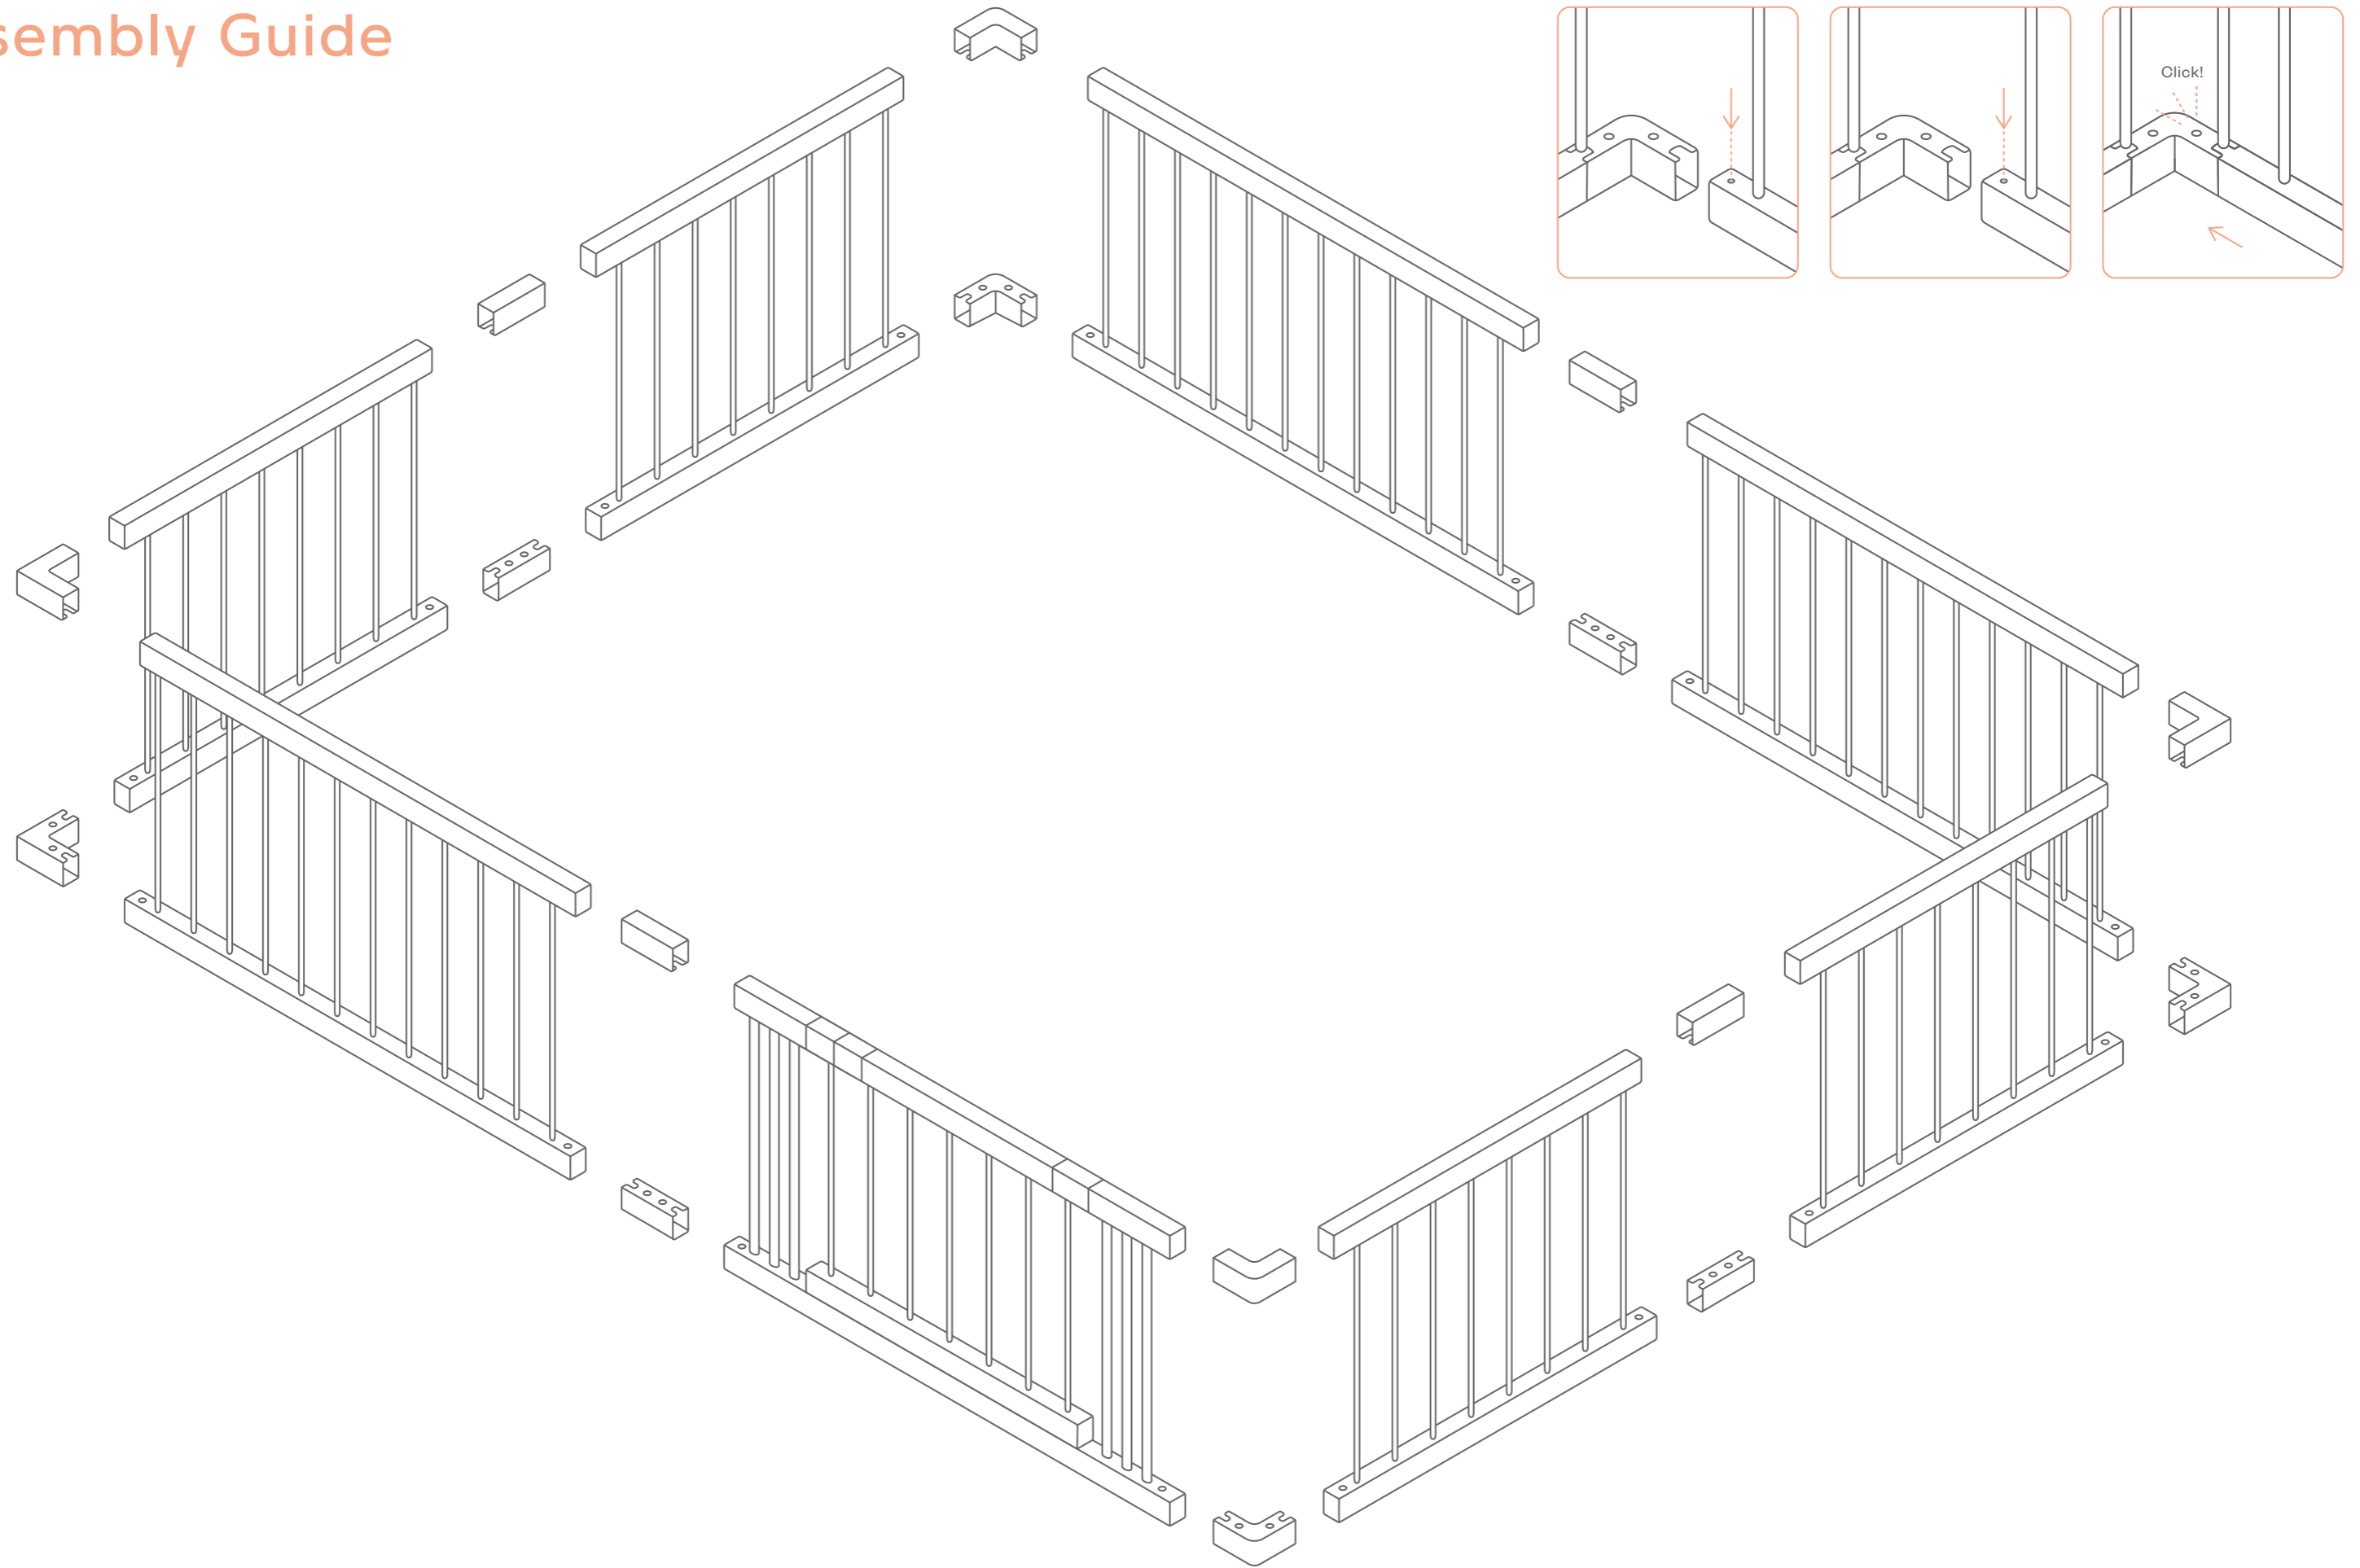

Dimensions: W200cm x D140cm x H61cm

Suitable from newborn onwards

Assemble by adults only

Keep away from fire

Wipe down gently with a dry cloth

Share your moments with us @wandermats

Durable & Strong

Solid Pine Wood

Smooth Surface

Toxin-Free Natural Finish

Rounded Corners

Eco-Friendly

4x

3x

1x

8x

8x

8x

Assembly Guide

Playpen Door