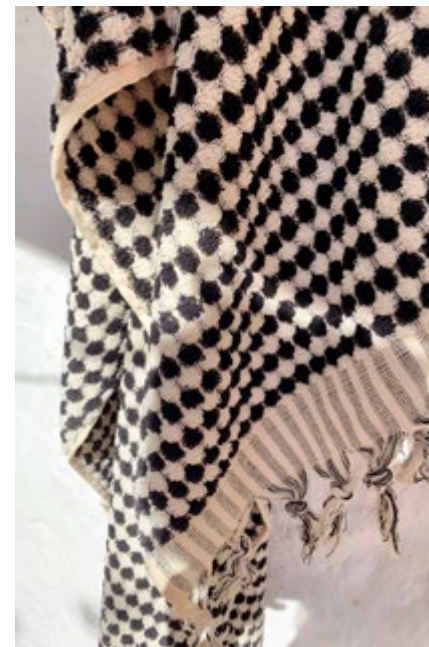

Ottoman
Terry Hand
Towel

1. OTTOMANHT01 White
2. OTTOMANHT02 Natural
3. OTTOMANHT03 Dark Grey

0,45x0,90mt/18x35inch 270 gr
100% Turkish cotton

\$13

Striped
Terry Bath
Towel

Dotted
Terry Bath
Towel

Striped Terry Bath Towel Striped Terry Hand Towel

- 1. STRIPEDBT01 Black
- 2. STRIPEDBT02 Taupe

0,9x1,60mt/35x63 inch 780 gr
100% Turkish cotton

\$38

- 1. STRIPEDHT01 Black
- 2. STRIPEDHT02 Taupe

0,45x0,90mt/18x35inch 270 gr
100% Turkish cotton

\$13

Dotted
Terry Bath
Towel

Dotted
Terry Hand
Towel

Dotted Terry Bath Towel

- 1. DOTTEDBT01 Natural
- 2. DOTTEDBT02 Black
- 3. DOTTEDBT03 Taupe
- 4. DOTTEDBT04 Light Grey
- 5. DOTTEDBT05 Marine

0,9x1,60mt/35x63 inch 780 gr
100% Turkish cotton