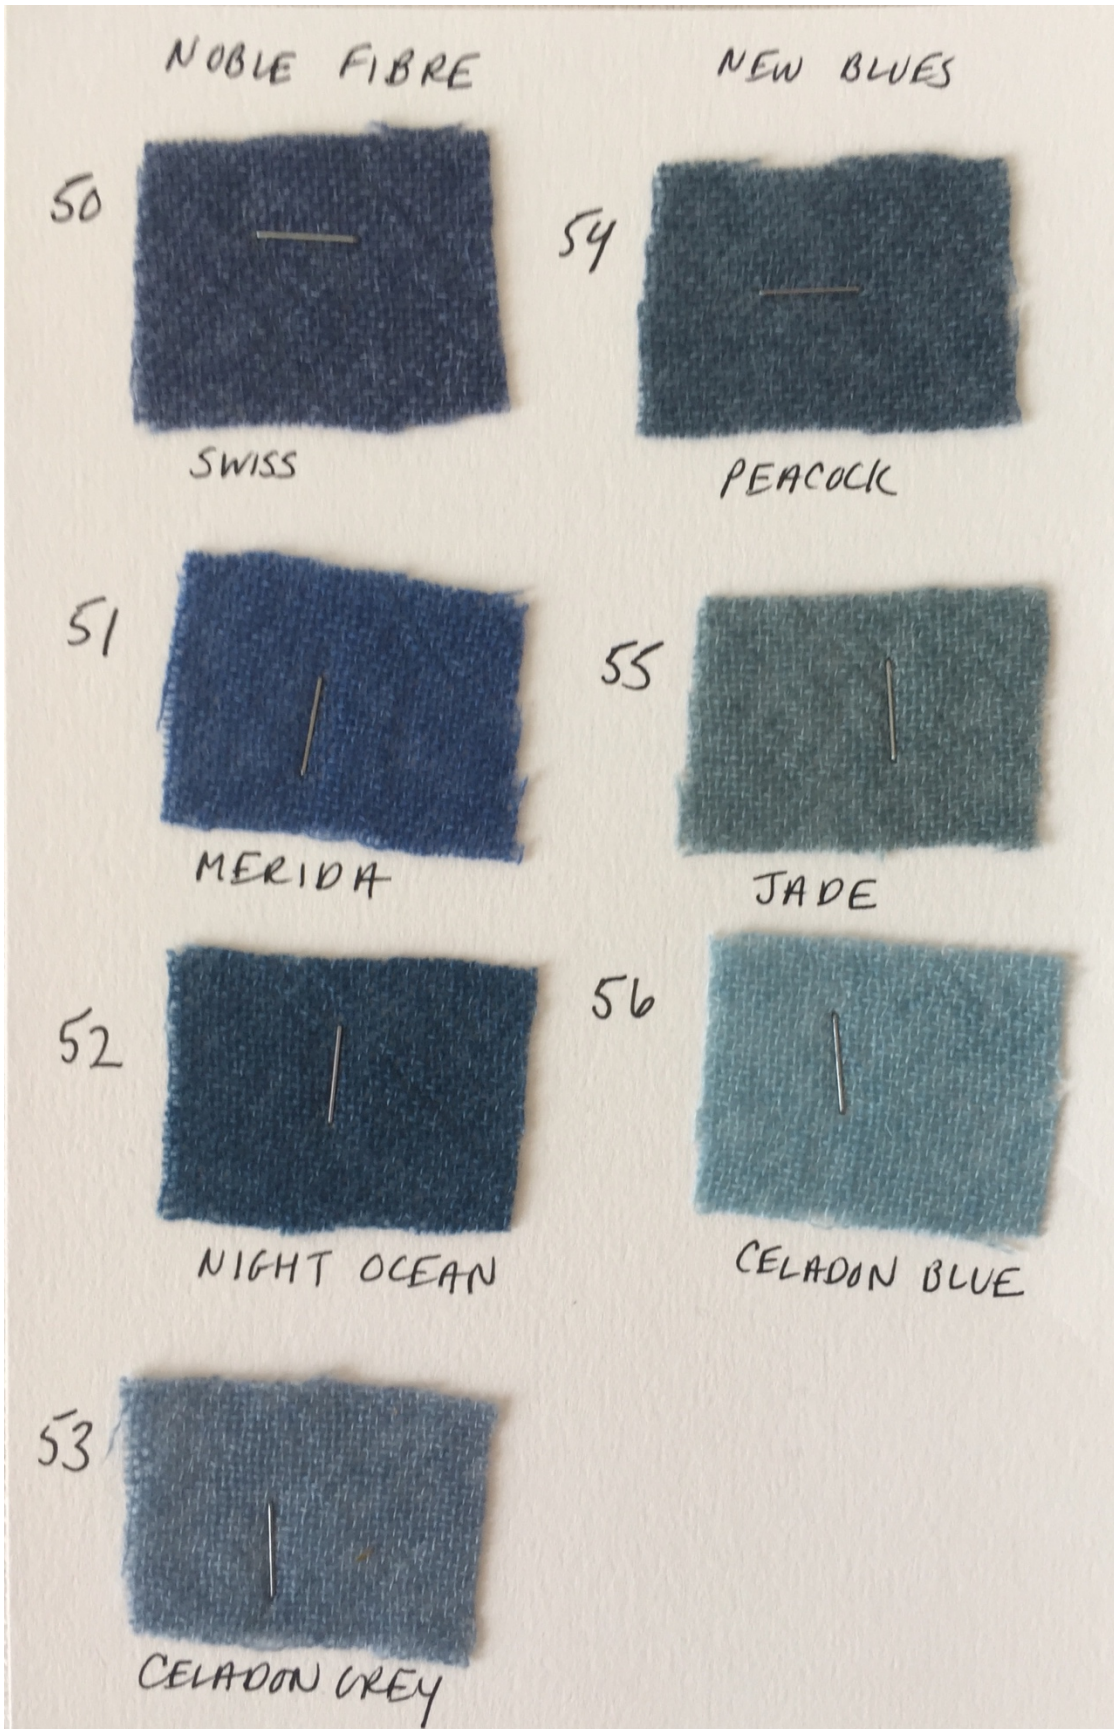

## Noble Fibre Color Palette FW18

Call Monica at 202-340-5852 to order

*Noble Fibre*  
ARTISAN MARCHE

Noble Fibre Color Palette FW18

Call Monica at 202-340-5852 to order

Noble Fibre  
ARTISAN MARCHÉ

Noble Fibre Color Palette FW18

Call Monica at 202-340-5852 to order

Noble Fibre  
ARTISAN MARCHÉ

Noble Fibre Color Palette FW18

Call Monica at 202-340-5852 to order

Noble Fibre  
ARTISAN MARCHE

Noble Fibre Color Palette FW18

Call Monica at 202-340-5852 to order

Noble Fibre Color Palette FW18

*Noble Fibre*  
ARTISAN MARCHÉ

Noble Fibre Color Palette FW18

Call Monica at 202-340-5852 to order

Noble Fibre  
ARTISAN MARCHE

Noble Fibre Color Palette FW18

Call Monica at 202-340-5852 to order

## Noble Fibre Color Palette FW18

Call Monica at 202-340-5852 to order

Noble Fibre  
ARTISAN MARCHÉ

Noble Fibre Color Palette FW18

Call Monica at 202-340-5852 to order

*Noble Fibre*  
ARTISAN MARCHÉ

Noble Fibre Color Palette FW18