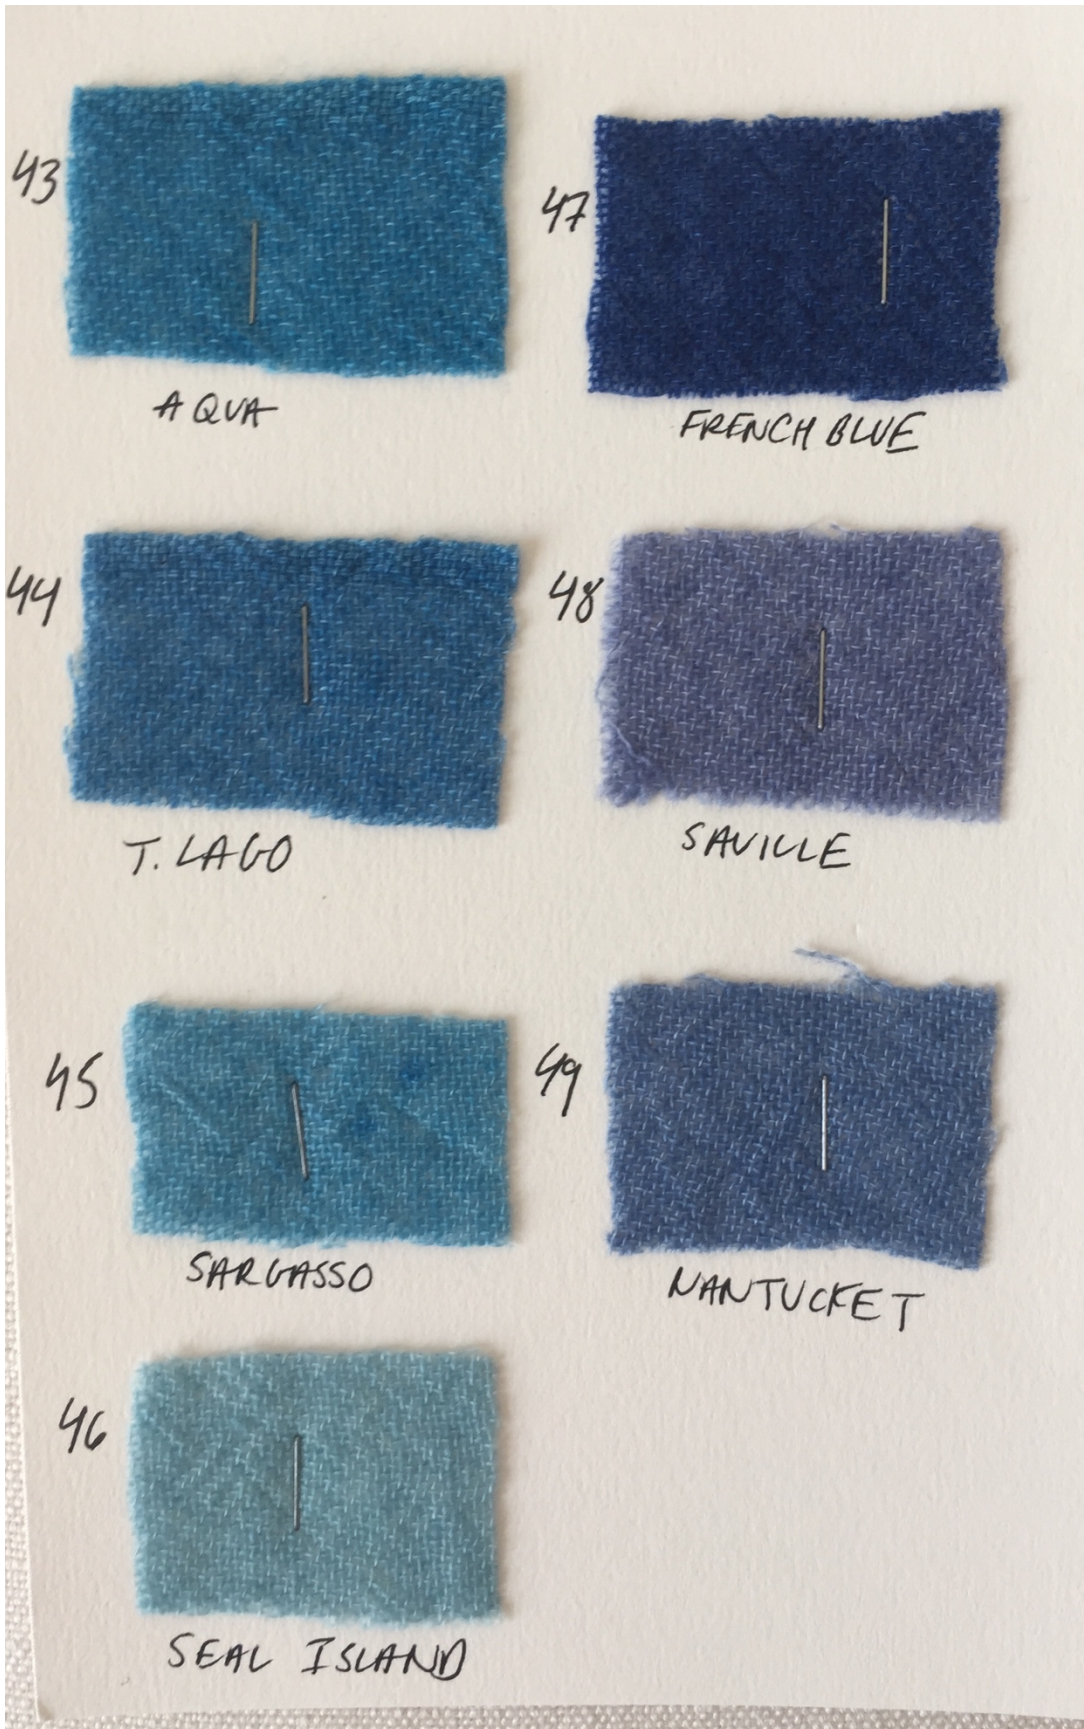

## Noble Fibre Color Palette FW18

Call Monica at 202-340-5852 to order

*Noble Fibre*  
ARTISAN MARCHE

Noble Fibre Color Palette FW18

Call Monica at 202-340-5852 to order

Noble Fibre  
ARTISAN MARCHÉ

Noble Fibre Color Palette FW18

Call Monica at 202-340-5852 to order

Noble Fibre  
ARTISAN MARCHÉ

Noble Fibre Color Palette FW18

Call Monica at 202-340-5852 to order

Noble Fibre  
ARTISAN MARCHE

Noble Fibre Color Palette FW18

Call Monica at 202-340-5852 to order

Noble Fibre Color Palette FW18

*Noble Fibre*  
ARTISAN MARCHÉ

Noble Fibre Color Palette FW18

Call Monica at 202-340-5852 to order

Noble Fibre  
ARTISAN MARCHE

Noble Fibre Color Palette FW18

Call Monica at 202-340-5852 to order

## Noble Fibre Color Palette FW18

Call Monica at 202-340-5852 to order

Noble Fibre  
ARTISAN MARCHÉ

Noble Fibre Color Palette FW18

Call Monica at 202-340-5852 to order

*Noble Fibre*  
ARTISAN MARCHÉ

Noble Fibre Color Palette FW18