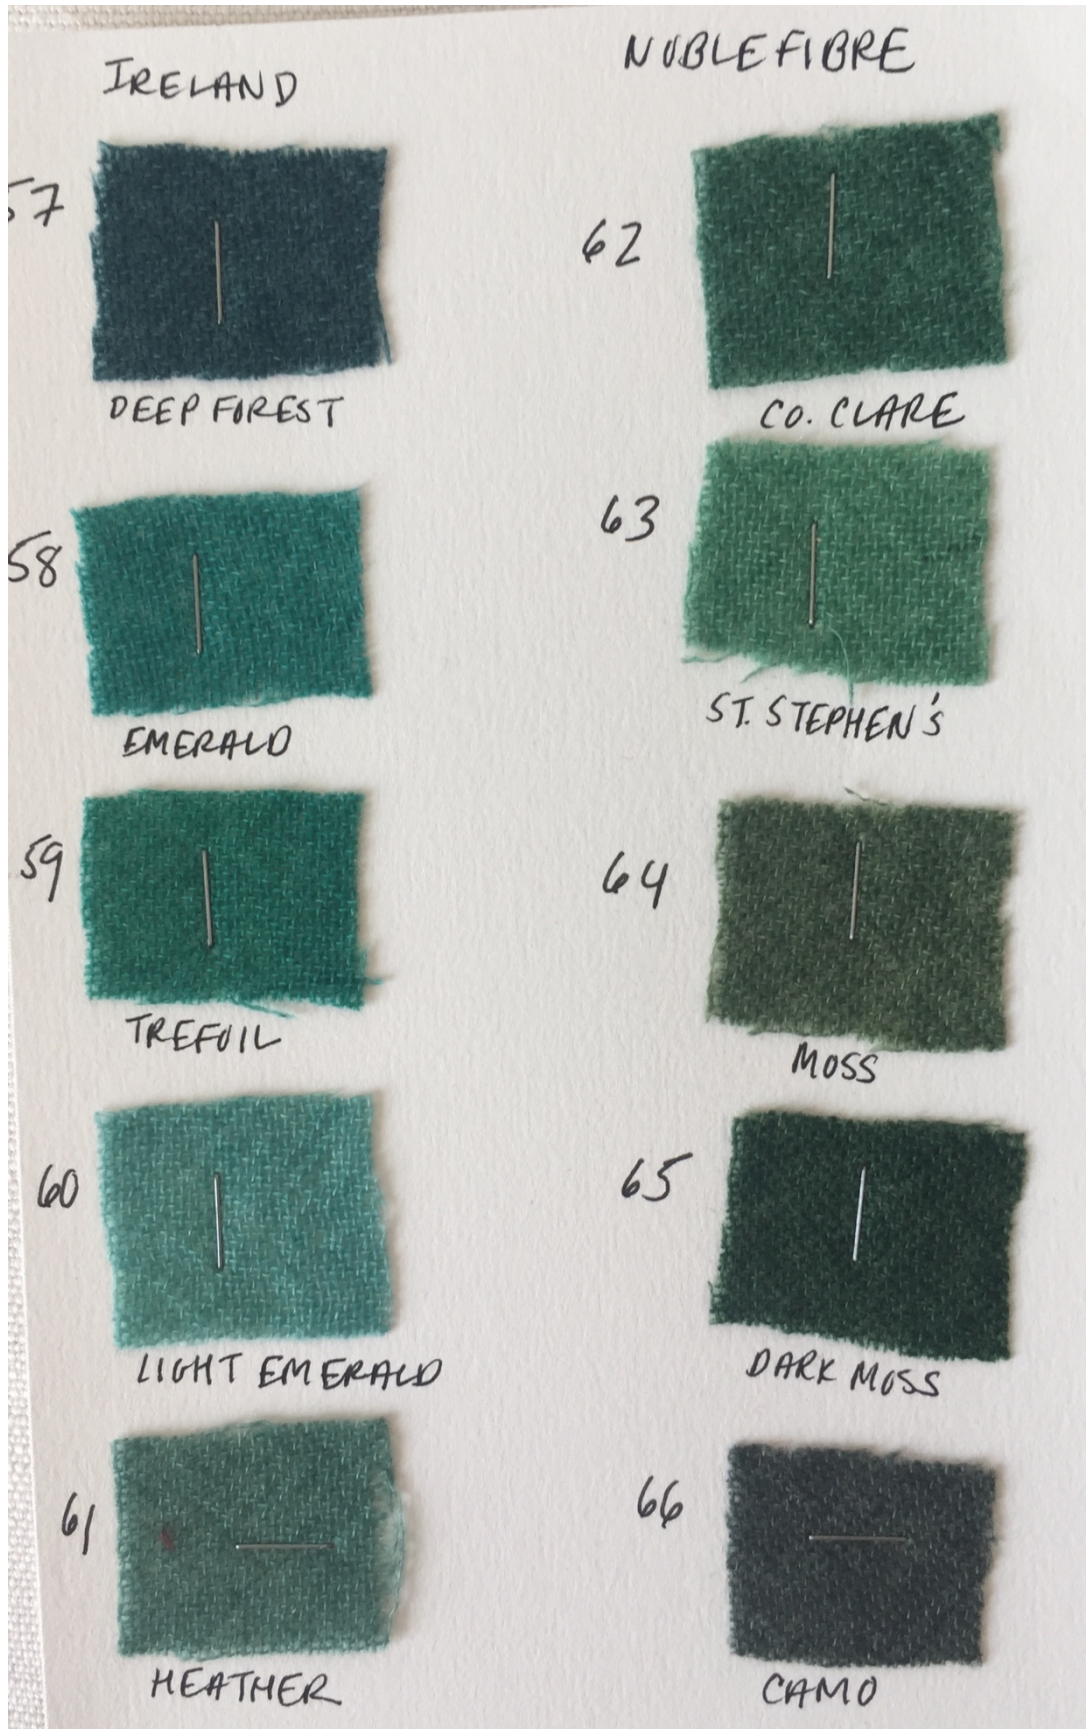

## Noble Fibre Color Palette FW18

Call Monica at 202-340-5852 to order

*Noble Fibre*  
ARTISAN MARCHE

Noble Fibre Color Palette FW18

Call Monica at 202-340-5852 to order

Noble Fibre  
ARTISAN MARCHÉ

Noble Fibre Color Palette FW18

Call Monica at 202-340-5852 to order

Noble Fibre  
ARTISAN MARCHÉ

Noble Fibre Color Palette FW18

Call Monica at 202-340-5852 to order

Noble Fibre  
ARTISAN MARCHE

Noble Fibre Color Palette FW18

Call Monica at 202-340-5852 to order

Noble Fibre Color Palette FW18

*Noble Fibre*  
ARTISAN MARCHÉ

Noble Fibre Color Palette FW18

Call Monica at 202-340-5852 to order

Noble Fibre  
ARTISAN MARCHE

Noble Fibre Color Palette FW18

Call Monica at 202-340-5852 to order

## Noble Fibre Color Palette FW18

Call Monica at 202-340-5852 to order

Noble Fibre  
ARTISAN MARCHÉ

Noble Fibre Color Palette FW18

Call Monica at 202-340-5852 to order

*Noble Fibre*  
ARTISAN MARCHÉ

Noble Fibre Color Palette FW18