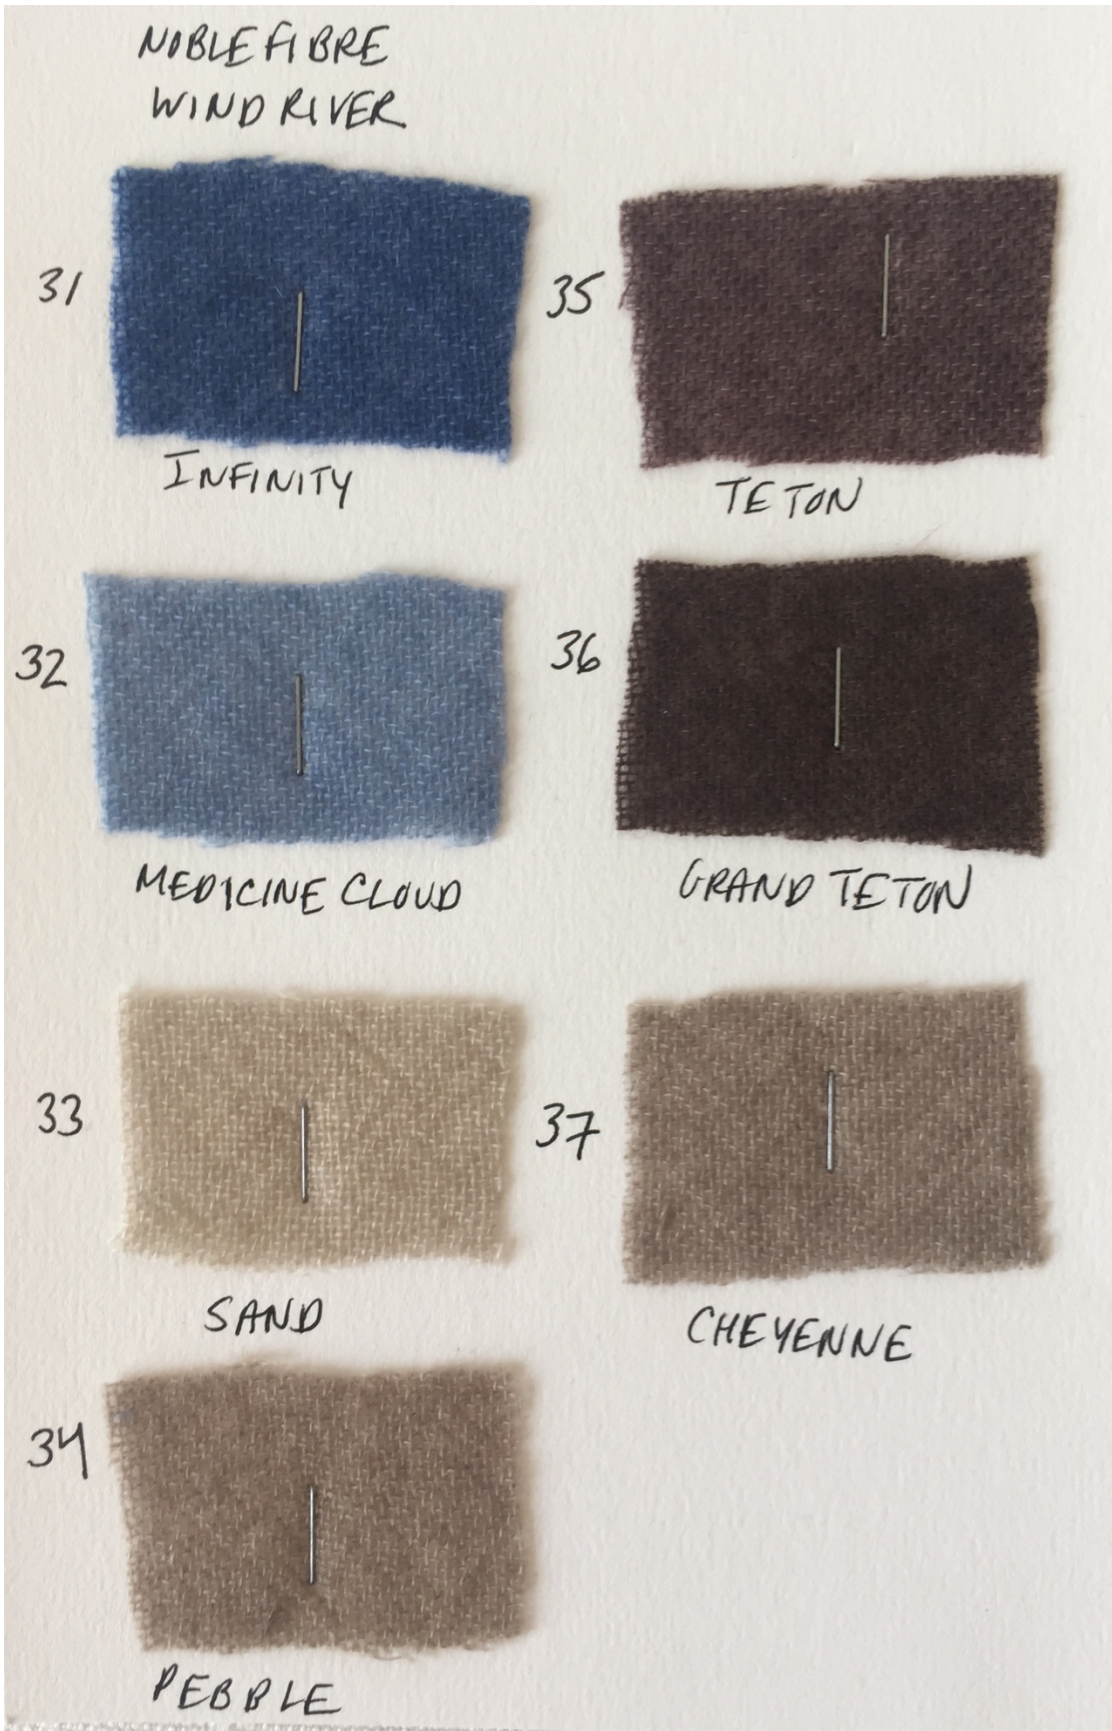

## Noble Fibre Color Palette FW18

Call Monica at 202-340-5852 to order

*Noble Fibre*  
ARTISAN MARCHE

Noble Fibre Color Palette FW18

Call Monica at 202-340-5852 to order

Noble Fibre  
ARTISAN MARCHÉ

Noble Fibre Color Palette FW18

Call Monica at 202-340-5852 to order

Noble Fibre  
ARTISAN MARCHÉ

Noble Fibre Color Palette FW18

Call Monica at 202-340-5852 to order

Noble Fibre  
ARTISAN MARCHE

Noble Fibre Color Palette FW18

Call Monica at 202-340-5852 to order

Noble Fibre Color Palette FW18

*Noble Fibre*  
ARTISAN MARCHÉ

Noble Fibre Color Palette FW18

Call Monica at 202-340-5852 to order

Noble Fibre  
ARTISAN MARCHE

Noble Fibre Color Palette FW18

Call Monica at 202-340-5852 to order

## Noble Fibre Color Palette FW18

Call Monica at 202-340-5852 to order

Noble Fibre  
ARTISAN MARCHÉ

Noble Fibre Color Palette FW18

Call Monica at 202-340-5852 to order

*Noble Fibre*  
ARTISAN MARCHÉ

Noble Fibre Color Palette FW18