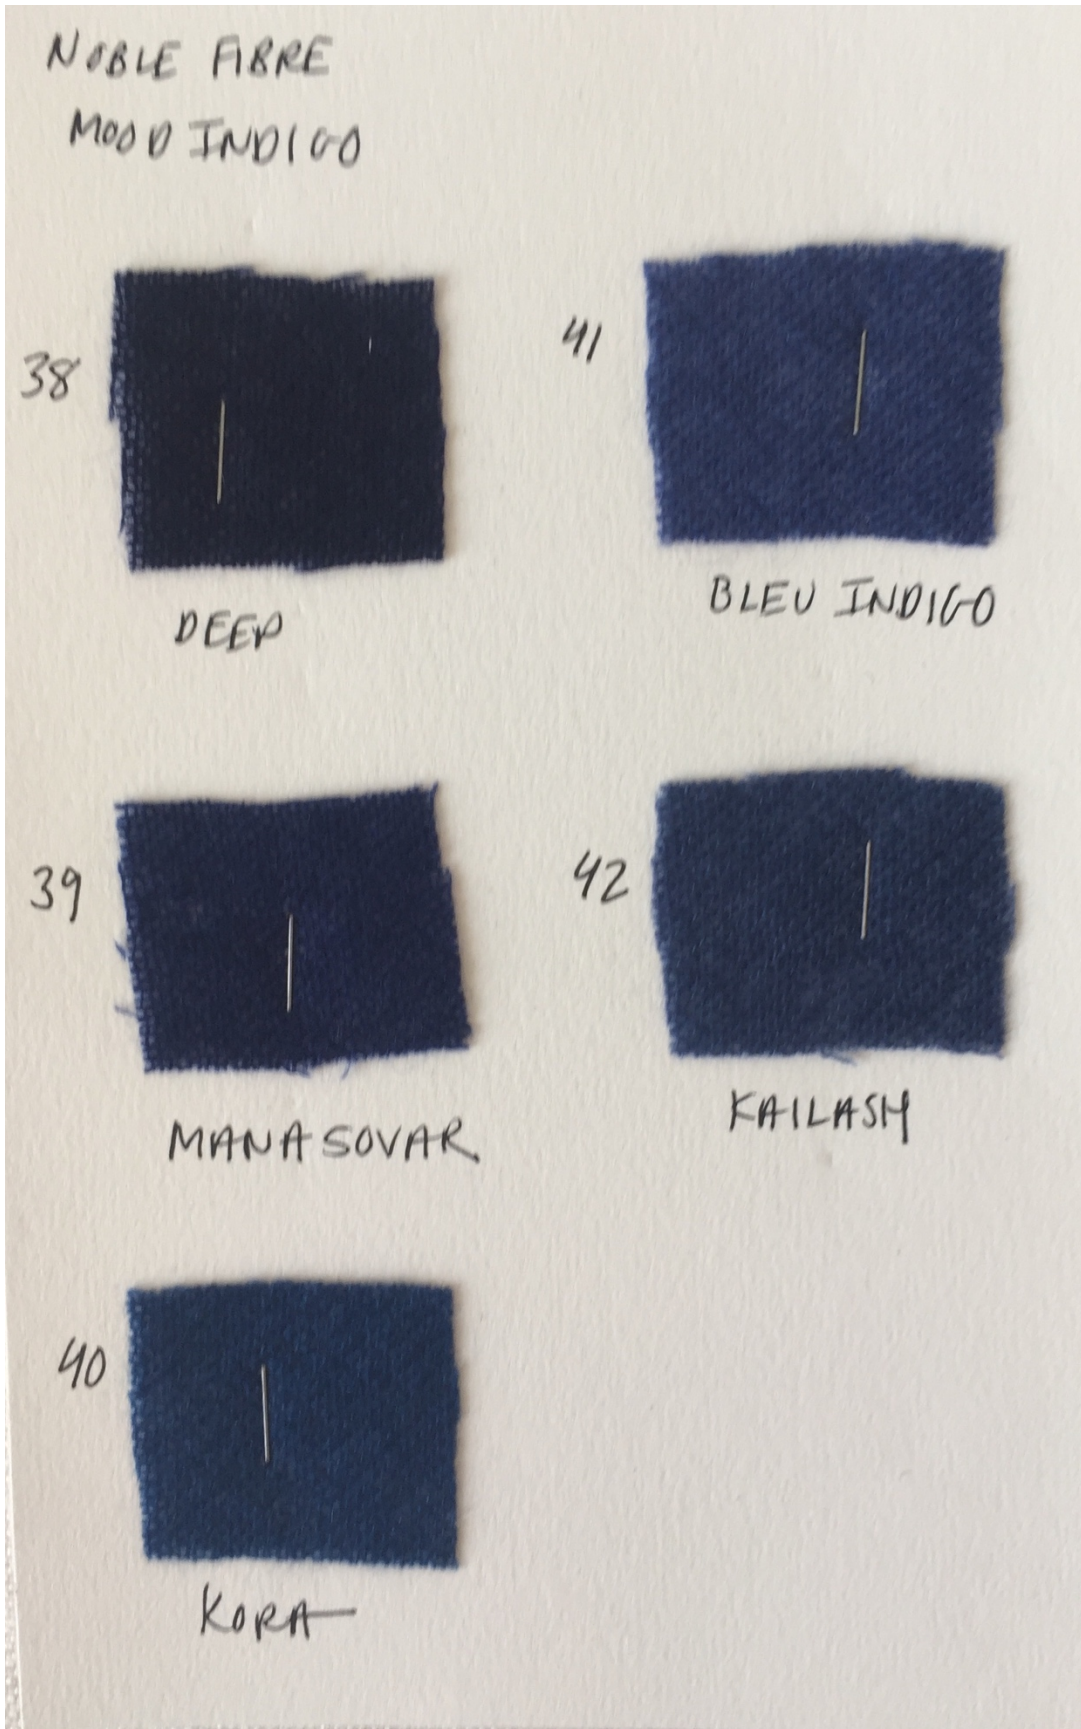

## Noble Fibre Color Palette FW18

Call Monica at 202-340-5852 to order

*Noble Fibre*  
ARTISAN MARCHE

Noble Fibre Color Palette FW18

Call Monica at 202-340-5852 to order

Noble Fibre  
ARTISAN MARCHÉ

Noble Fibre Color Palette FW18

Call Monica at 202-340-5852 to order

Noble Fibre  
ARTISAN MARCHÉ

Noble Fibre Color Palette FW18

Call Monica at 202-340-5852 to order

Noble Fibre  
ARTISAN MARCHE

Noble Fibre Color Palette FW18

Call Monica at 202-340-5852 to order

Noble Fibre Color Palette FW18

*Noble Fibre*  
ARTISAN MARCHÉ

Noble Fibre Color Palette FW18

Call Monica at 202-340-5852 to order

Noble Fibre  
ARTISAN MARCHE

Noble Fibre Color Palette FW18

Call Monica at 202-340-5852 to order

## Noble Fibre Color Palette FW18

Call Monica at 202-340-5852 to order

Noble Fibre  
ARTISAN MARCHÉ

Noble Fibre Color Palette FW18

Call Monica at 202-340-5852 to order

*Noble Fibre*  
ARTISAN MARCHÉ

Noble Fibre Color Palette FW18