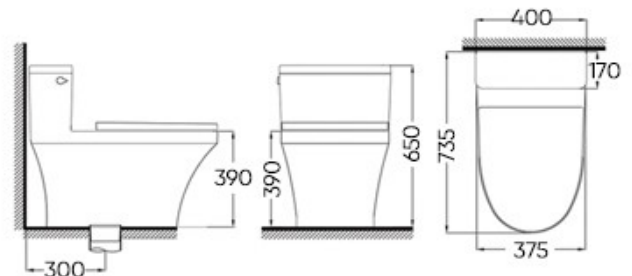

Axel

One Piece Toilet,
Siphonic
S-trap, 300 mm
Single flush lever type, 6 LPF
Quiet close UF seat
Toilet Fittings Included