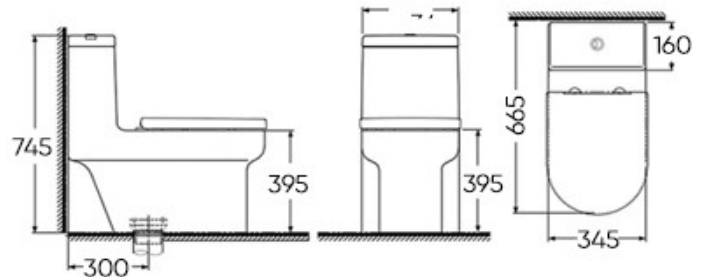

ONE PIECE TOILET

William

One Piece Toilet
with foam sensor technology
Siphonic, Dual Flush Push Button
S-trap, 300 mm, 3/6 LPF
Quiet close UF seat
Toilet Fittings Included

Mosby

One Piece Toilet
Siphonic, Cyclone Flushing
S-trap, 300 mm
Dual flush push button 3/6 LPF
Quiet close PP seat
Toilet Fittings Included