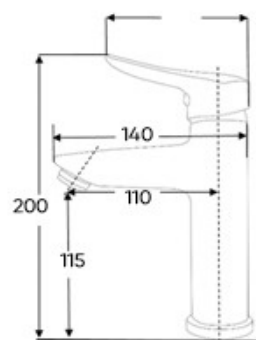

URINALS

Troy

Wall Hung Urinal
With automated flush sensor
Wall flange
P-trap
Fittings included

Port

Wall Hung Urinal
Wall Flange
P-trap
Fittings included

Elba

Wall Hung Urinal
S-Trap
Fittings included

Griffin

Wall Hung Urinal
S-Trap
Fittings included

Flux Short

Single-hole mixer basin faucet
(Hot & Cold)

Flux Tall

Single-hole mixer basin faucet
(Hot & Cold)

FAUCETS

Drake Short

Single-hole mixer basin faucet
(Hot & Cold)