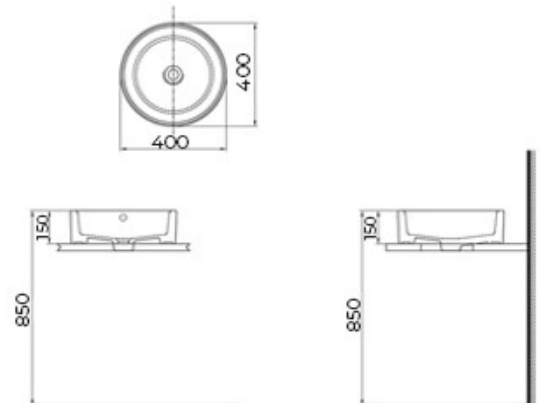

SINK

Marco

Rectangular Over The Counter Wash Sink
Faucet & fittings not Included

Nicolo

Rectangular Over The Counter Wash Sink
Faucet & fittings not Included

Salvo

Round Over The Counter Wash Sink
Faucet & fittings not Included