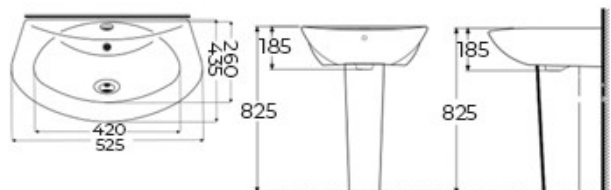

Wall Hung Wash Sink
Faucet & fittings not Included

Enzo

Round Under The Counter
Wash Sink Faucet & fittings not Included

Zandro

Wall Hung Wash Sink
Faucet & fittings not Included

Stefano

2 pcs Round Pedestal Wash Sink
With Overflow Hole
Faucet & fittings not Included