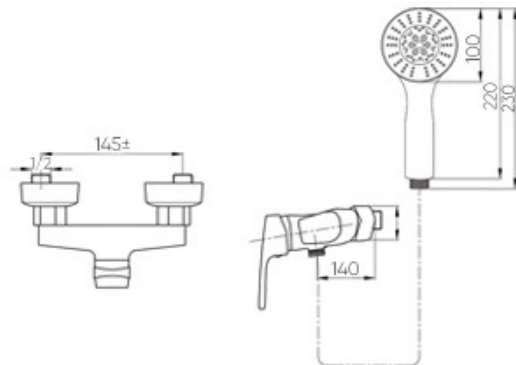

Set Stream

Exposed bath & shower mixer
Hot & Cold Shower