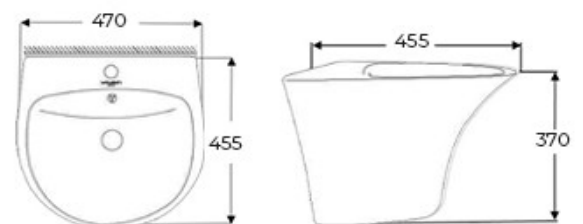

Asher

Wall Hung Pedestal Wash Sink
Faucet & fittings not Included