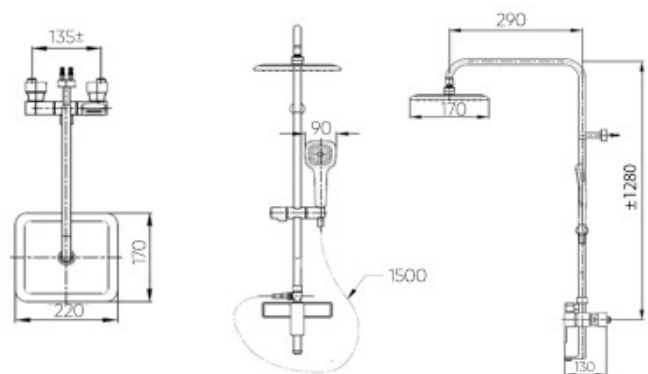

Zen Premium

Direct-mount shower system
w/ spout
Hot & Cold Shower