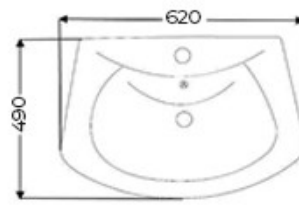

Asher

Wall Hung Pedestal Wash Sink
Faucet & fittings not Included

Stefano Wall

2 pcs half pedestal
Faucet & fittings not Included

Diego

Square Under The Counter
Wash Sink Faucet & fittings not Included

Rico Premium