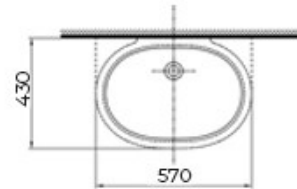

Enzo

Round Under The Counter
Wash Sink Faucet & fittings not Included