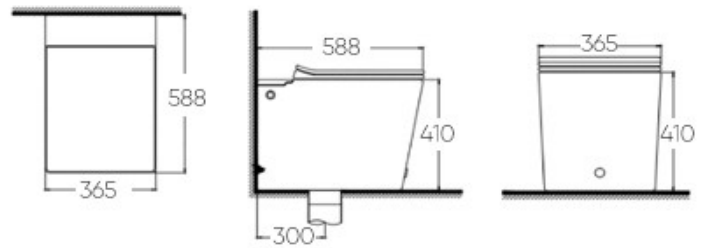

Axel

One Piece Toilet,
 Siphonic
 S-trap, 300 mm
 Single flush lever type, 6 LPF
 Quiet close UF seat
 Toilet Fittings Included

Ethan

One Piece Mini Toilet
 Siphonic
 S-trap, 300mm
 Dual flush push button 3/6 LPF
 Quiet close PP seat
 Toilet Fittings Include