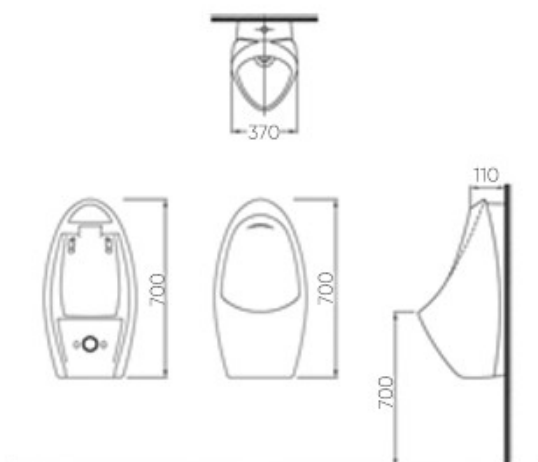

Wall Hung Wash Sink
Faucet & fittings not Included

Enzo

Round Under The Counter
Wash Sink Faucet & fittings not Included

Zandro

Wall Hung Wash Sink
Faucet & fittings not Included

Stefano

2 pcs Round Pedestal Wash Sink
With Overflow Hole
Faucet & fittings not Included

URINALS

Troy

Wall Hung Urinal
With automated flush sensor
Wall flange
P-trap
Fittings included

Port

Wall Hung Urinal
Wall Flange
P-trap
Fittings included

Elba

Wall Hung Urinal
S-Trap
Fittings included

Griffin

Wall Hung Urinal
S-Trap
Fittings included

Flux Short

Single-hole mixer basin faucet
(Hot & Cold)

Flux Tall

Single-hole mixer basin faucet
(Hot & Cold)

FAUCETS

Drake Short

Single-hole mixer basin faucet
(Hot & Cold)