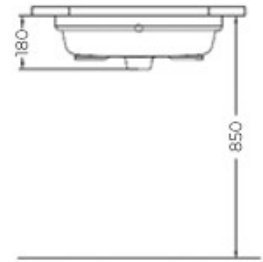

Asher

Wall Hung Pedestal Wash Sink
Faucet & fittings not Included

Stefano Wall

2 pcs half pedestal
Faucet & fittings not Included

Diego

Square Under The Counter
Wash Sink Faucet & fittings not Included

Rico Premium