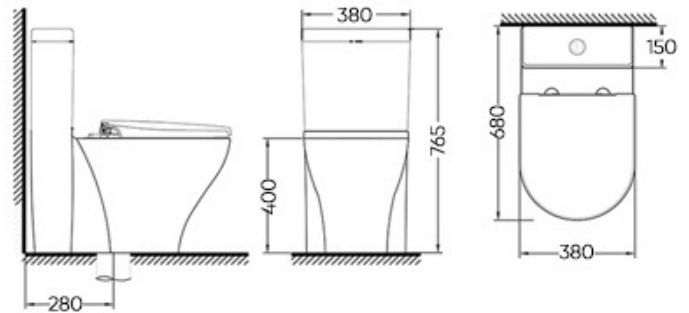

Rye

One Piece Toilet
Siphonic, Cyclone flushing
S-trap, 280 mm
Dual flush button 3/6 LPF
Quiet close PP seat
Toilet Fittings Included

TWO PIECE TOILET