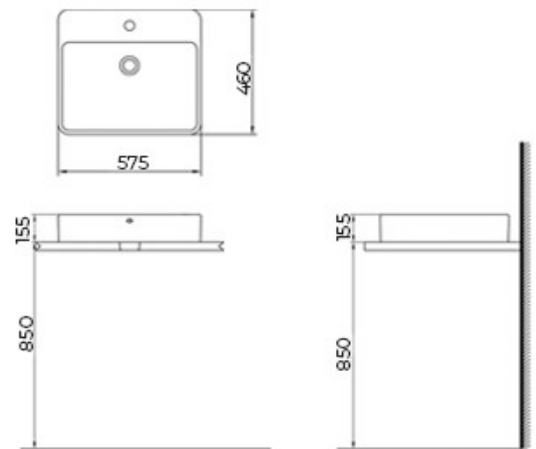

SINK

Marco

Rectangular Over The Counter Wash Sink
Faucet & fittings not Included

Nicolo

Rectangular Over The Counter Wash Sink
Faucet & fittings not Included

Salvo

Round Over The Counter Wash Sink
Faucet & fittings not Included