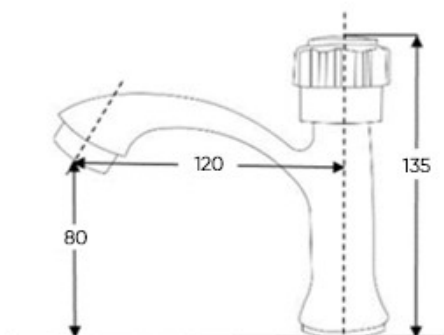

Wall Hung Urinal
S-Trap
Fittings included

Flux Short

Single-hole mixer basin faucet
(Hot & Cold)

Flux Tall

Single-hole mixer basin faucet
(Hot & Cold)

FAUCETS

Drake Short

Single-hole mixer basin faucet
(Hot & Cold)

Drake Tall

Single-hole mixer basin faucet
(Hot & Cold)

Rome

Single-hole basin mixer faucet
(Hot & Cold)

Forte Alloy

Single hole basin faucet,
(Cold Only) Alloy

Trent Premium

Direct-mount shower system
w/ spout
Hot & Cold Shower