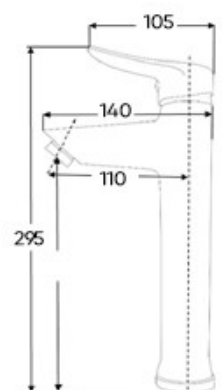

Drake Tall

Single-hole mixer basin faucet
(Hot & Cold)