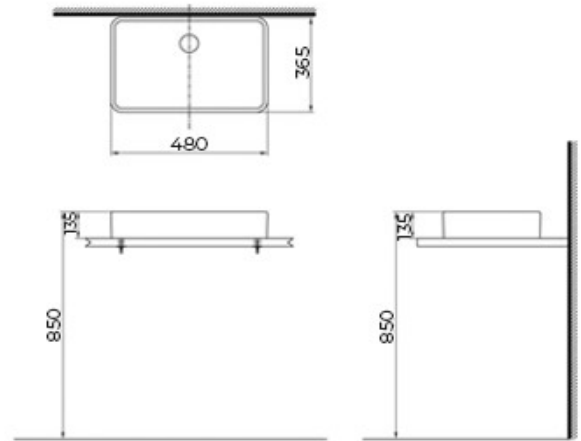

SINK

Marco

Rectangular Over The Counter Wash Sink
Faucet & fittings not Included