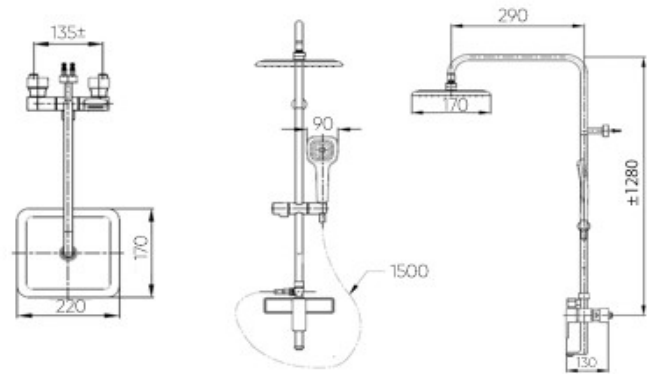

Wall Hung Urinal
S-Trap
Fittings included

Flux Short

Single-hole mixer basin faucet
(Hot & Cold)

Flux Tall

Single-hole mixer basin faucet
(Hot & Cold)

FAUCETS

Drake Short

Single-hole mixer basin faucet
(Hot & Cold)

Drake Tall

Single-hole mixer basin faucet
(Hot & Cold)

Rome

Single-hole basin mixer faucet
(Hot & Cold)

Forte Alloy

Single hole basin faucet,
(Cold Only) Alloy

Trent Premium

Direct-mount shower system
w/ spout
Hot & Cold Shower