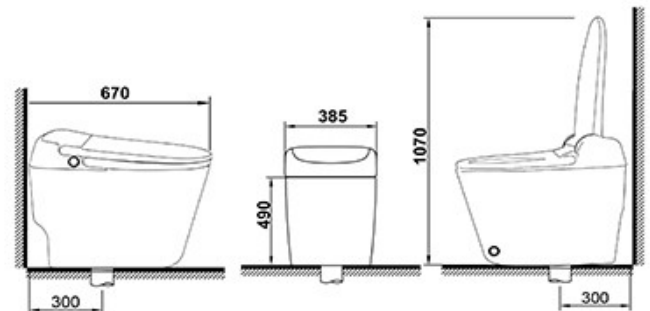

Modena Nero

ABS seat cover, 5.5 Liters Per Flush
S-trap, 300 mm, Tankless
Toilet Fittings Included
With flange, heavy-duty
angle valve & flexible hose,
remote control
& back up battery

Modena Gold

ABS seat cover, 5.5 Liters Per Flush
S-trap, 300 mm, Tankless
Toilet Fittings Included
With flange, heavy-duty
angle valve & flexible hose,
remote control
& back up battery