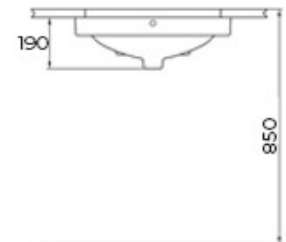

Enzo

Round Under The Counter
Wash Sink Faucet & fittings not Included