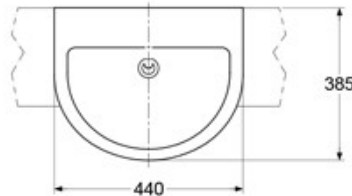

Rico Premium

Wall Hung Wash Sink
Faucet & fittings not Included