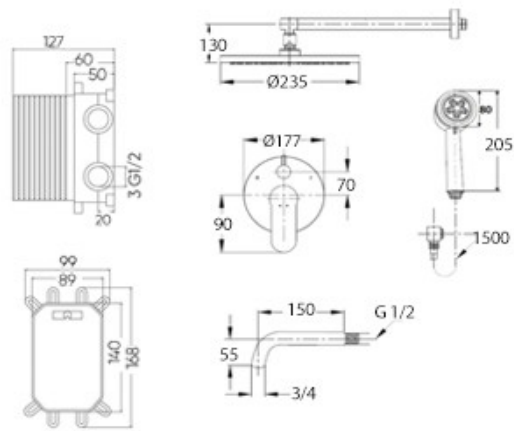

Cullen

In-wall bath & shower system
with spout
Hot & Cold Shower