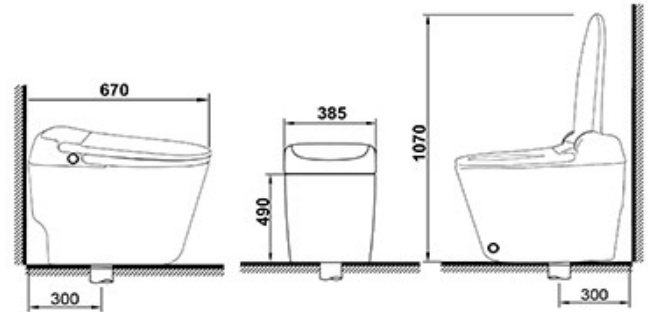

16 – 17

Faucets and Features

SMART TOILET MODENA

Experience a new level of technology, innovation and convenience with the new Vivari Smart Toilet

SMART TOILET

Modena Blanco

ABS seat cover, 5.5 Liters Per Flush
S-trap, 300 mm, Tankless
Toilet Fittings Included
With flange, heavy-duty
angle valve & flexible hose,
remote control
& back up battery