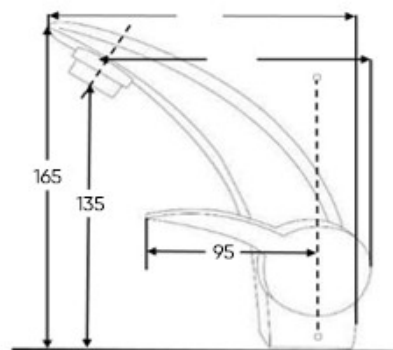

Rome

Single-hole basin mixer faucet
(Hot & Cold)