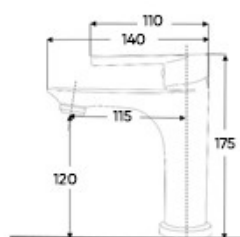

URINALS

Troy

Wall Hung Urinal
With automated flush sensor
Wall flange
P-trap
Fittings included

Port

Wall Hung Urinal
Wall Flange
P-trap
Fittings included

Elba

Wall Hung Urinal
S-Trap
Fittings included

Griffin

Wall Hung Urinal
S-Trap
Fittings included

Flux Short

Single-hole mixer basin faucet
(Hot & Cold)

Flux Tall

Single-hole mixer basin faucet
(Hot & Cold)

FAUCETS

Drake Short

Single-hole mixer basin faucet
(Hot & Cold)