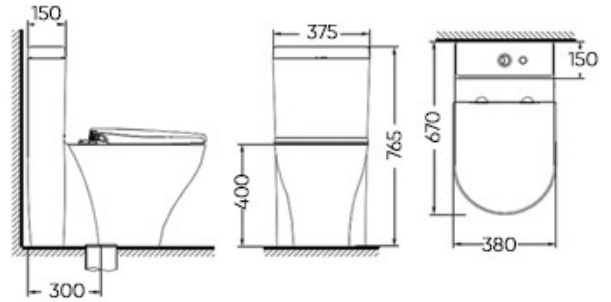

William

One Piece Toilet
with foam sensor technology
Siphonic, Dual Flush Push Button
S-trap, 300 mm, 3/6 LPF
Quiet close UF seat
Toilet Fittings Included