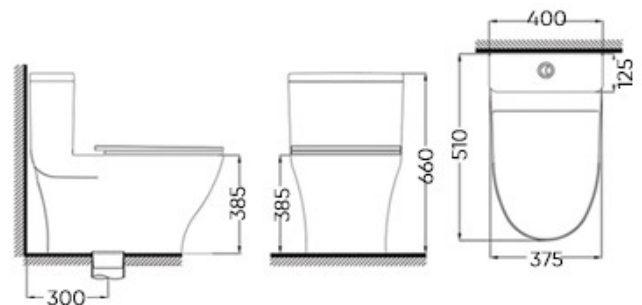

Ethan

One Piece Mini Toilet
Siphonic
S-trap, 300mm
Dual flush push button 3/6 LPF
Quiet close PP seat
Toilet Fittings Include