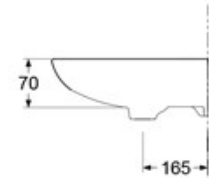

Rico Premium

Wall Hung Wash Sink
Faucet & fittings not Included