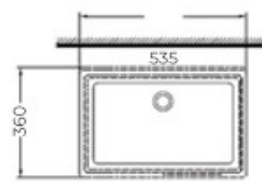

Asher

Wall Hung Pedestal Wash Sink
Faucet & fittings not Included

Stefano Wall

2 pcs half pedestal
Faucet & fittings not Included

Diego

Square Under The Counter
Wash Sink Faucet & fittings not Included

Rico Premium