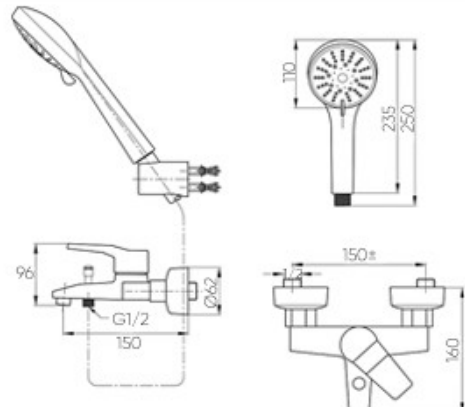

Set Breeze

Exposed bath & shower mixer
with spout
Hot & Cold Shower