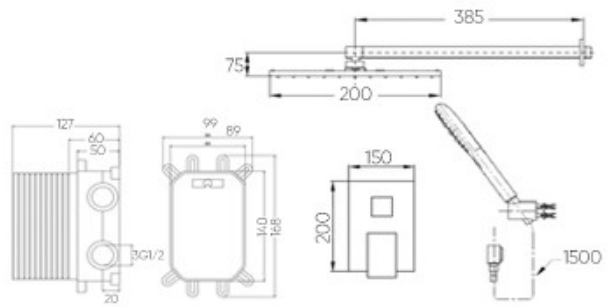

Rain

In-wall bath & shower system
w/o spout
Hot & Cold Shower