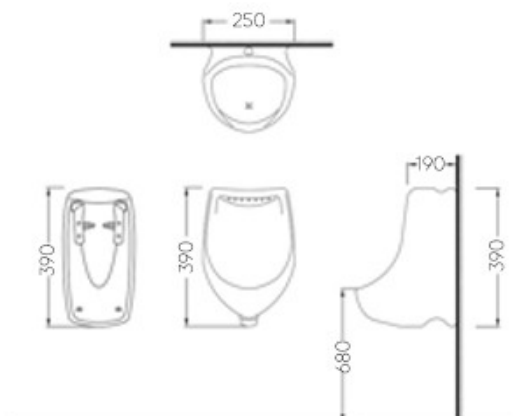

Asher

Wall Hung Pedestal Wash Sink
Faucet & fittings not Included

Stefano Wall

2 pcs half pedestal
Faucet & fittings not Included

Diego

Square Under The Counter
Wash Sink Faucet & fittings not Included

Rico Premium

Wall Hung Wash Sink
Faucet & fittings not Included

Enzo

Round Under The Counter
Wash Sink Faucet & fittings not Included

Zandro

Wall Hung Wash Sink
Faucet & fittings not Included

Stefano

2 pcs Round Pedestal Wash Sink
With Overflow Hole
Faucet & fittings not Included

URINALS

Troy

Wall Hung Urinal
With automated flush sensor
Wall flange
P-trap
Fittings included

Port

Wall Hung Urinal
Wall Flange
P-trap
Fittings included

Elba

Wall Hung Urinal
S-Trap
Fittings included

Griffin

Wall Hung Urinal
S-Trap
Fittings included

Flux Short

Single-hole mixer basin faucet
(Hot & Cold)

Flux Tall

Single-hole mixer basin faucet
(Hot & Cold)

FAUCETS

Drake Short

Single-hole mixer basin faucet
(Hot & Cold)