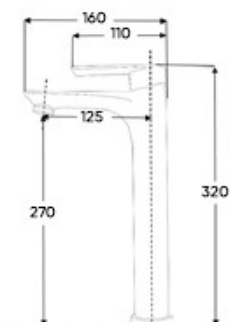

URINALS

Troy

Wall Hung Urinal
With automated flush sensor
Wall flange
P-trap
Fittings included

Port

Wall Hung Urinal
Wall Flange
P-trap
Fittings included

Elba

Wall Hung Urinal
S-Trap
Fittings included

Griffin

Wall Hung Urinal
S-Trap
Fittings included

Flux Short

Single-hole mixer basin faucet
(Hot & Cold)

Flux Tall

Single-hole mixer basin faucet
(Hot & Cold)

FAUCETS

Drake Short

Single-hole mixer basin faucet
(Hot & Cold)