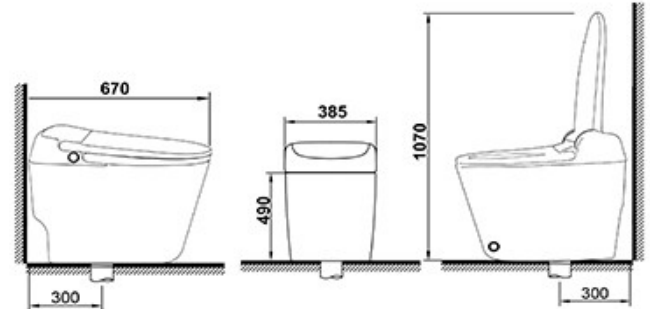

ABS seat cover, 5.5 Liters Per Flush
S-trap, 300 mm, Tankless
Toilet Fittings Included
With flange, heavy-duty
angle valve & flexible hose,
remote control
& back up battery