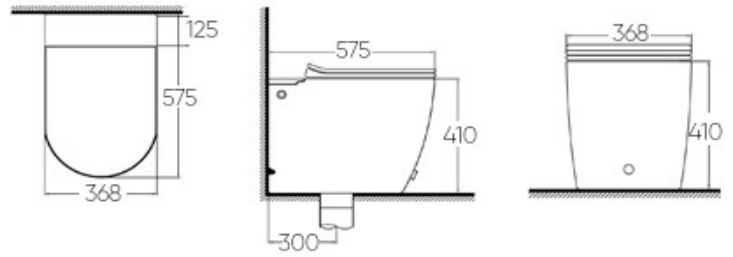

Adam

One Piece Toilet
Double cyclone
Siphonic, Single Flush Button
S-trap, 300 mm, 3/6 LPF
Quiet close UF seat
Toilet Fittings Included