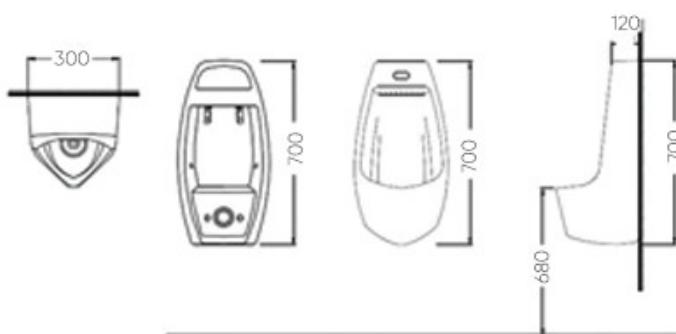

Troy

Wall Hung Urinal
With automated flush sensor
Wall flange
P-trap
Fittings included