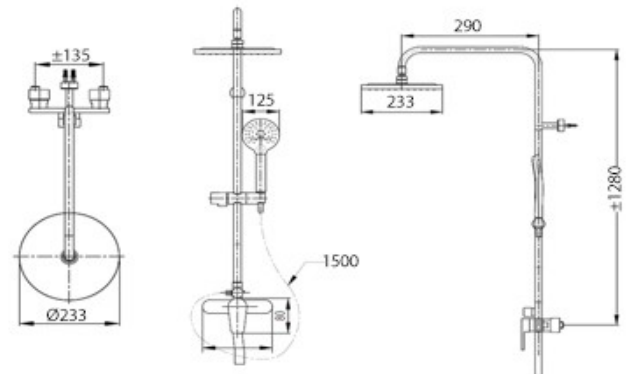

Beck Premium

Direct-mount shower system
w/ spout
Hot & Cold Shower