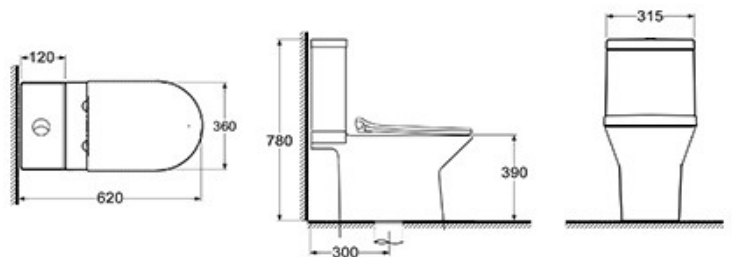

Rye

One Piece Toilet
Siphonic, Cyclone flushing
S-trap, 280 mm
Dual flush button 3/6 LPF
Quiet close PP seat
Toilet Fittings Included

TWO PIECE TOILET

Milano

Two Piece Toilet
Siphonic, Cyclone flushing
S-trap, 300 mm,
Dual flush button 3/6 LPF
Quiet close PP seat
Toilet Fittings Included