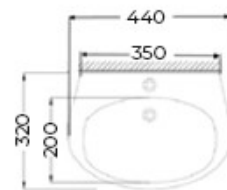

Wall Hung Wash Sink
Faucet & fittings not Included

Enzo

Round Under The Counter
Wash Sink Faucet & fittings not Included

Zandro

Wall Hung Wash Sink
Faucet & fittings not Included

Stefano

2 pcs Round Pedestal Wash Sink
With Overflow Hole
Faucet & fittings not Included