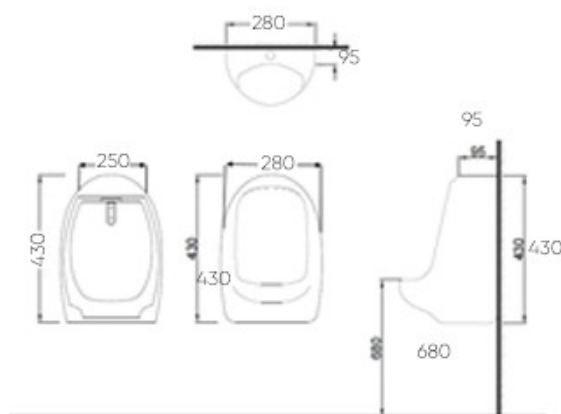

URINALS

Troy

Wall Hung Urinal
With automated flush sensor
Wall flange
P-trap
Fittings included

Port

Wall Hung Urinal
Wall Flange
P-trap
Fittings included

Elba

Wall Hung Urinal
S-Trap
Fittings included

Griffin

Wall Hung Urinal
S-Trap
Fittings included

Flux Short

Single-hole mixer basin faucet
(Hot & Cold)

Flux Tall

Single-hole mixer basin faucet
(Hot & Cold)

FAUCETS

Drake Short

Single-hole mixer basin faucet
(Hot & Cold)