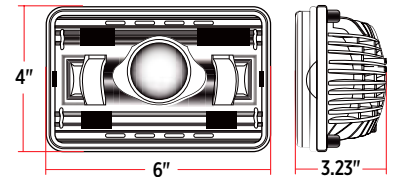

CHROME
LOW BEAM
TLED-H6 ▶
HIGH BEAM
TLED-H7 ▶

BLACK
LOW BEAM
TLED-H73 ◀
HIGH BEAM
TLED-H75 ◀

TECHNICAL SPECIFICATIONS

LED POWER	27 Watts
RAW LUMENS	Low: 1300 Lumens High: 2400 Lumens
EFFECTIVE LUMENS	Low: 850 Lumens High 1150 Lumens
OPERATING VOLTAGE	9-24 Volts (DRL Compatible)
CURRENT DRAW	2.3 Amps @ 12 Volts
COLOR TEMPERATURE	6000 Kelvin
INTERIOR	Black or Chrome
HOUSING MATERIAL	Aluminum Alloy
LENS MATERIAL	Polycarbonate
WATERPROOF RATING	IP67 Rating
COMPLIANCE	DOT SAE FMVSS-108 CMVSS-108
WARRANTY	7 Years

WIRING

HIGH BEAM H4 CONNECTOR
(2 Wires)

LOW BEAM H4 CONNECTOR
(3 Wires)

Plug & Play

BEAM PATTERN

RETROFIT

- | | | |
|----------|---------|-----------|
| LOW BEAM | | HIGH BEAM |
| ▶ 4652 | ▶ H4662 | ▶ 4651 |
| ▶ H4652 | ▶ H4739 | ▶ H4651 |
| ▶ H4656 | ▶ H5062 | ▶ H5051 |