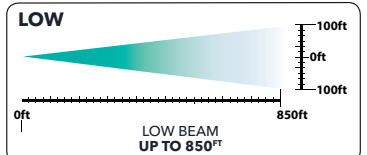

CHROME
LOW BEAM
TLED-H6 ▶
HIGH BEAM
TLED-H7 ▶

BLACK
LOW BEAM
TLED-H73 ◀
HIGH BEAM
TLED-H75 ◀

TECHNICAL SPECIFICATIONS

LED POWER	27 Watts
RAW LUMENS	Low: 1300 Lumens High: 2400 Lumens
EFFECTIVE LUMENS	Low: 850 Lumens High 1150 Lumens
OPERATING VOLTAGE	9-24 Volts (DRL Compatible)
CURRENT DRAW	2.3 Amps @ 12 Volts
COLOR TEMPERATURE	6000 Kelvin
INTERIOR	Black or Chrome
HOUSING MATERIAL	Aluminum Alloy
LENS MATERIAL	Polycarbonate
WATERPROOF RATING	IP67 Rating
COMPLIANCE	DOT SAE FMVSS-108 CMVSS-108
WARRANTY	7 Years

WIRING

HIGH BEAM H4 CONNECTOR
(2 Wires)

LOW BEAM H4 CONNECTOR
(3 Wires)

Plug & Play

BEAM PATTERN

RETROFIT

- | | | |
|----------|---------|-----------|
| LOW BEAM | | HIGH BEAM |
| ▶ 4652 | ▶ H4662 | ▶ 4651 |
| ▶ H4652 | ▶ H4739 | ▶ H4651 |
| ▶ H4656 | ▶ H5062 | ▶ H5051 |