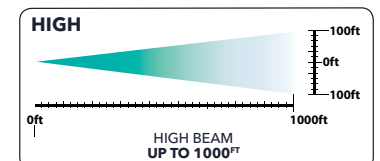

CHROME
LOW BEAM
TLED-H6 ▶
HIGH BEAM
TLED-H7 ▶

BLACK
LOW BEAM
TLED-H73 ◀
HIGH BEAM
TLED-H75 ◀

TECHNICAL SPECIFICATIONS

LED POWER	27 Watts
RAW LUMENS	Low: 1300 Lumens High: 2400 Lumens
EFFECTIVE LUMENS	Low: 850 Lumens High 1150 Lumens
OPERATING VOLTAGE	9-24 Volts (DRL Compatible)
CURRENT DRAW	2.3 Amps @ 12 Volts
COLOR TEMPERATURE	6000 Kelvin
INTERIOR	Black or Chrome
HOUSING MATERIAL	Aluminum Alloy
LENS MATERIAL	Polycarbonate
WATERPROOF RATING	IP67 Rating
COMPLIANCE	DOT SAE FMVSS-108 CMVSS-108
WARRANTY	7 Years

WIRING

HIGH BEAM H4 CONNECTOR
(2 Wires)

LOW BEAM H4 CONNECTOR
(3 Wires)

Plug & Play

BEAM PATTERN

RETROFIT

- | | | |
|----------|---------|-----------|
| LOW BEAM | | HIGH BEAM |
| ▶ 4652 | ▶ H4662 | ▶ 4651 |
| ▶ H4652 | ▶ H4739 | ▶ H4651 |
| ▶ H4656 | ▶ H5062 | ▶ H5051 |