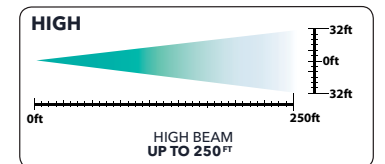

LOW BEAM
← **TLED-H2**

HIGH BEAM
← **TLED-H1**

TECHNICAL SPECIFICATIONS

LED POWER	9 Watts
RAW LUMENS	TLED-H2: 1100 Lumens TLED-H1: 1700 Lumens
EFFECTIVE LUMENS	670 Lumens
BEAM PATTERN	TLED-H2: Low Beam TLED-H1: High Beam
DIODES	2 Diodes
OPERATING VOLTAGE	9-24 Volts (DRL Compatible)
CURRENT DRAW	TLED-H2: 0.9 Amps @ 12 Volts TLED-H1: 1 Amp @ 12 Volts
COLOR TEMPERATURE	6800 Kelvin
HOUSING MATERIAL	Aluminum Die Cast
LENS MATERIAL	Polycarbonate
WATERPROOF RATING	IP67 Rating
COMPLIANCE	DOT SAE FMVSS-108 CMVSS-108
WARRANTY	5 Years

WIRING

HIGH BEAM H4 CONNECTOR
(2 Wires)

LOW BEAM H4 CONNECTOR
(3 Wires)

Plug & Play

BEAM PATTERN

RETROFIT

- | | | |
|----------|---------|-----------|
| LOW BEAM | | HIGH BEAM |
| ↘ 4652 | ↘ H4662 | ↘ 4651 |
| ↘ H4652 | ↘ H4739 | ↘ H4651 |
| ↘ H4656 | ↘ H5062 | ↘ H5051 |