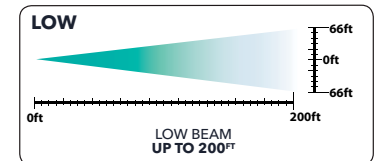

LOW BEAM
← **TLED-H2**

HIGH BEAM
← **TLED-H1**

TECHNICAL SPECIFICATIONS

LED POWER	9 Watts
RAW LUMENS	TLED-H2: 1100 Lumens TLED-H1: 1700 Lumens
EFFECTIVE LUMENS	670 Lumens
BEAM PATTERN	TLED-H2: Low Beam TLED-H1: High Beam
DIODES	2 Diodes
OPERATING VOLTAGE	9-24 Volts (DRL Compatible)
CURRENT DRAW	TLED-H2: 0.9 Amps @ 12 Volts TLED-H1: 1 Amp @ 12 Volts
COLOR TEMPERATURE	6800 Kelvin
HOUSING MATERIAL	Aluminum Die Cast
LENS MATERIAL	Polycarbonate
WATERPROOF RATING	IP67 Rating
COMPLIANCE	DOT SAE FMVSS-108 CMVSS-108
WARRANTY	5 Years

WIRING

HIGH BEAM H4 CONNECTOR
(2 Wires)

LOW BEAM H4 CONNECTOR
(3 Wires)

Plug & Play

BEAM PATTERN

RETROFIT

- | | | |
|----------|---------|-----------|
| LOW BEAM | | HIGH BEAM |
| ↘ 4652 | ↘ H4662 | ↘ 4651 |
| ↘ H4652 | ↘ H4739 | ↘ H4651 |
| ↘ H4656 | ↘ H5062 | ↘ H5051 |