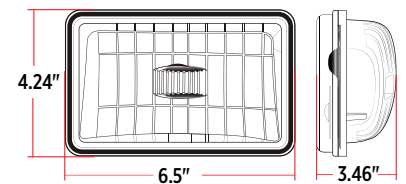

WIRING

HIGH BEAM H4 CONNECTOR
(2 Wires)

LOW BEAM H4 CONNECTOR
(3 Wires)

Plug & Play

BEAM PATTERN

RETROFIT

- | | | |
|----------|---------|-----------|
| LOW BEAM | | HIGH BEAM |
| ↘ 4652 | ↘ H4662 | ↘ 4651 |
| ↘ H4652 | ↘ H4739 | ↘ H4651 |
| ↘ H4656 | ↘ H5062 | ↘ H5051 |