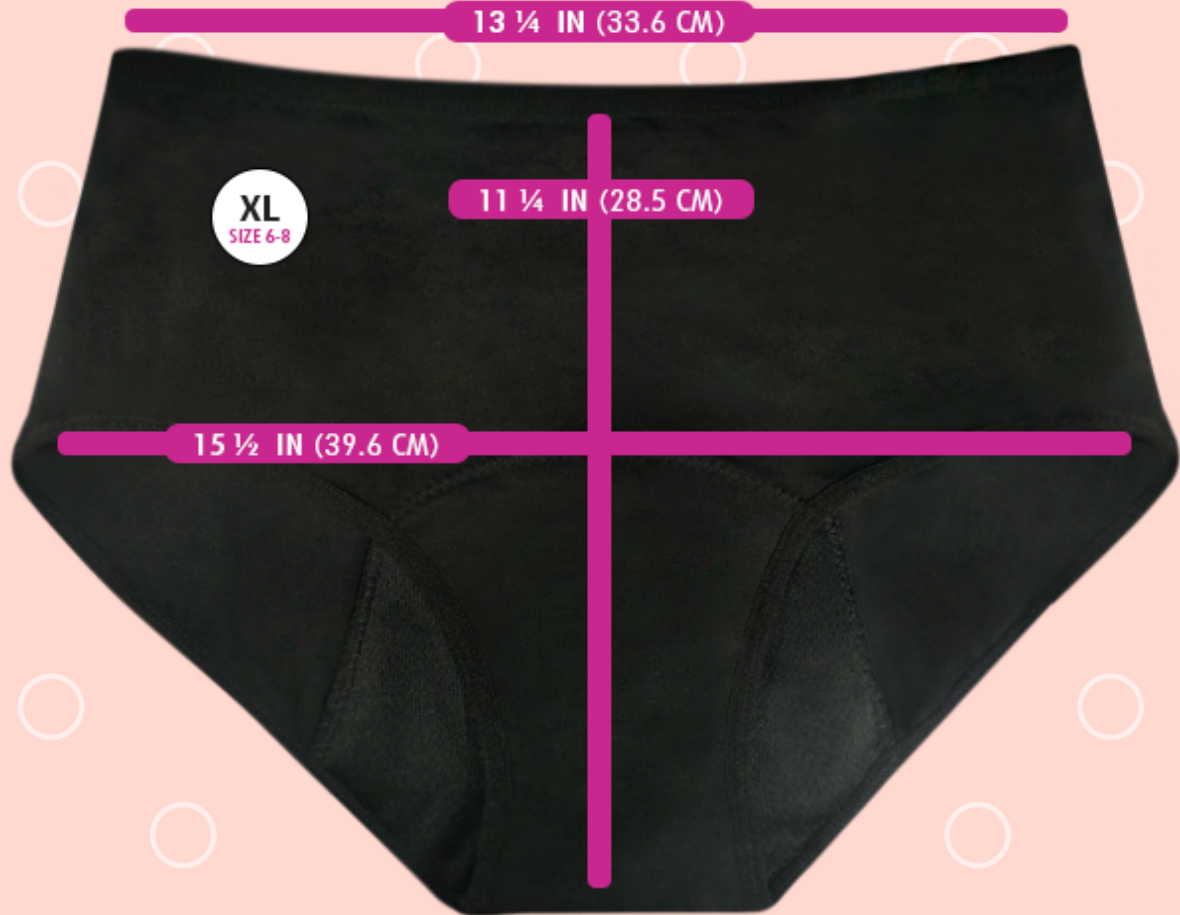

Venus Briefs Sizing Chart

Small	0
Medium	2
Large	4
X Large	6
2X Large	8
3X Large	10
4X Large	12

**PLEASE SEE PICS
BELOW FOR
ACCURATE SIZING**

15 1/2 IN (39.4 CM)

4XL
SIZE 12-14

12 1/2 IN (31.7 CM)

17 3/4 IN (45.1 CM)