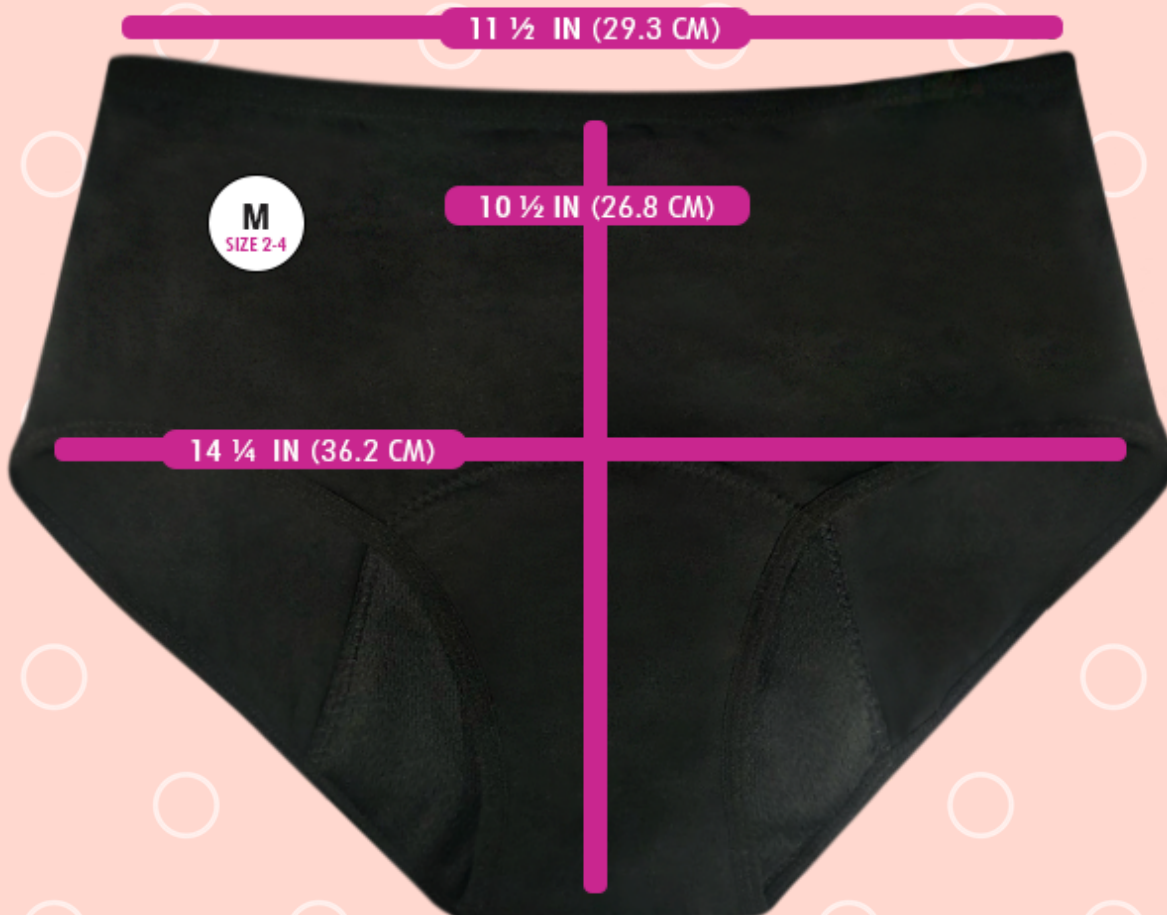

Venus Briefs Sizing Chart

Small	0
Medium	2
Large	4
X Large	6
2X Large	8
3X Large	10
4X Large	12

**PLEASE SEE PICS
BELOW FOR
ACCURATE SIZING**

15 1/2 IN (39.4 CM)

4XL
SIZE 12-14

12 1/2 IN (31.7 CM)

17 3/4 IN (45.1 CM)