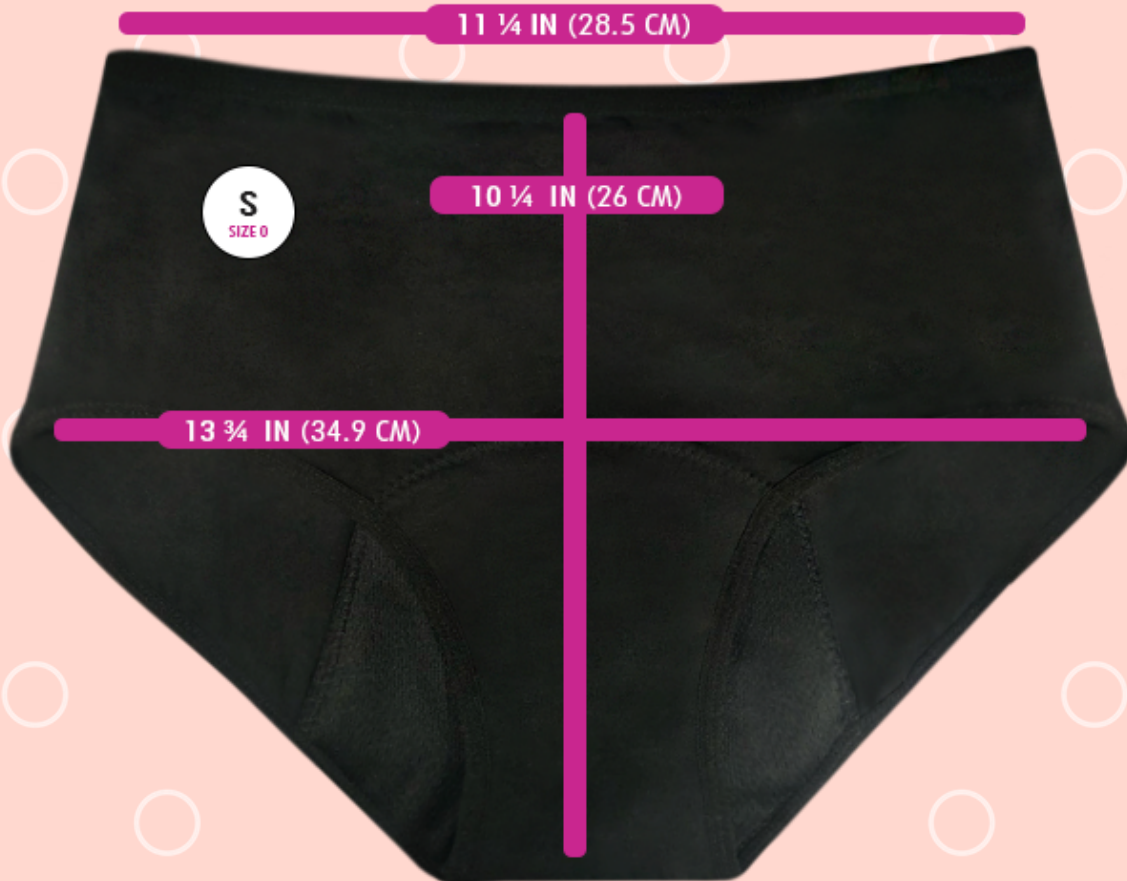

Venus Briefs Sizing Chart

Small	0
Medium	2
Large	4
X Large	6
2X Large	8
3X Large	10
4X Large	12

**PLEASE SEE PICS
BELOW FOR
ACCURATE SIZING**

15 1/2 IN (39.4 CM)

4XL
SIZE 12-14

12 1/2 IN (31.7 CM)

17 3/4 IN (45.1 CM)