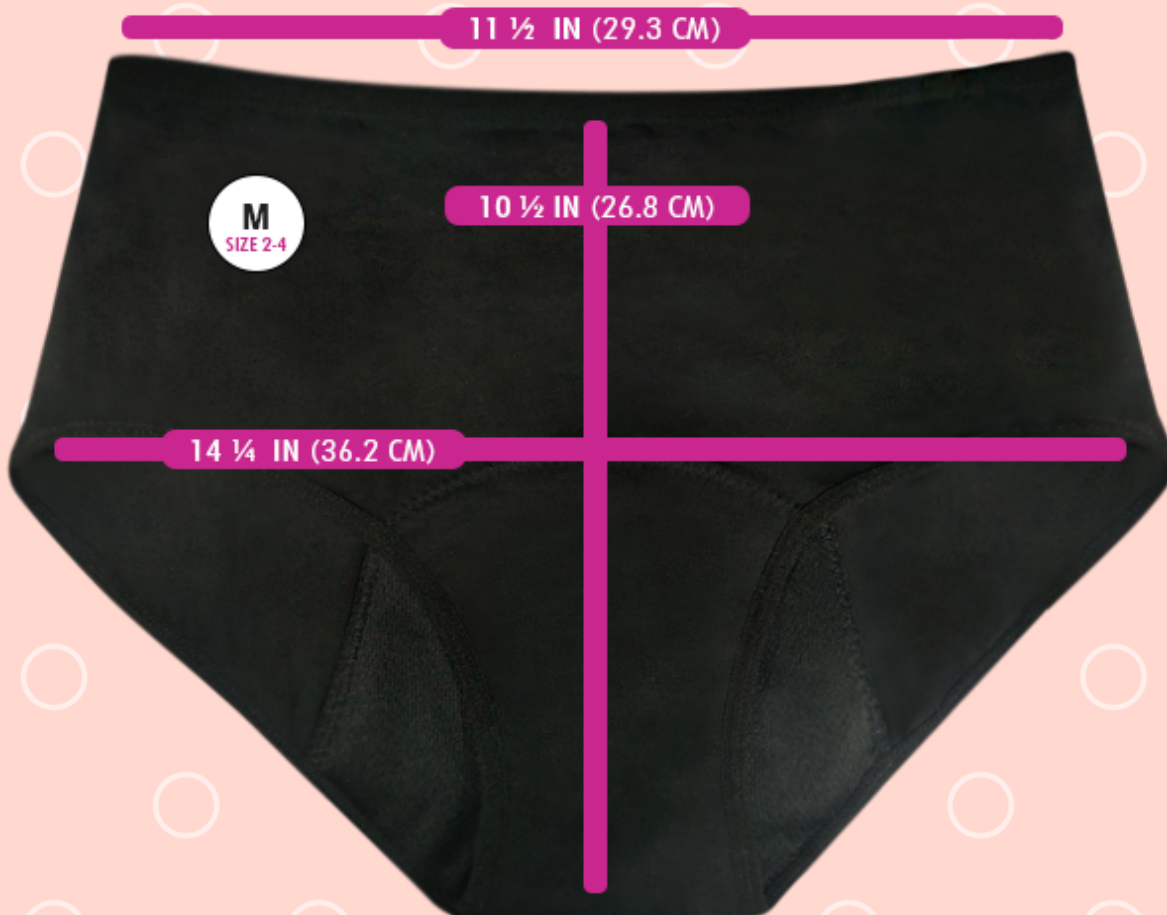

<b>Small</b>	<b>0</b>
<b>Medium</b>	<b>2</b>
<b>Large</b>	<b>4</b>
<b>X Large</b>	<b>6</b>
<b>2X Large</b>	<b>8</b>
<b>3X Large</b>	<b>10</b>
<b>4X Large</b>	<b>12</b>

**PLEASE SEE PICS  
BELOW FOR  
ACCURATE SIZING**

15 1/2 IN (39.4 CM)

4XL  
SIZE 12-14

12 1/2 IN (31.7 CM)

17 3/4 IN (45.1 CM)