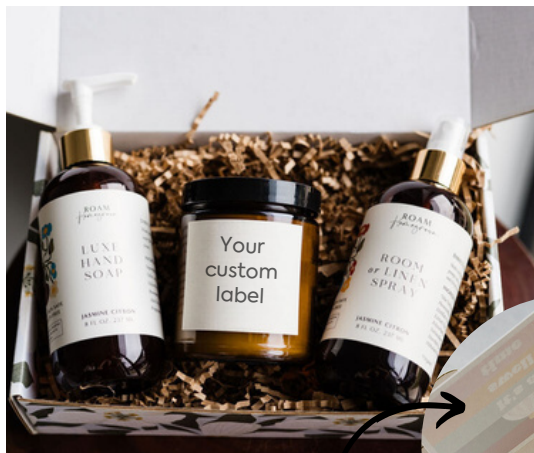

Features custom  
full wrap label

Branded outer  
cylinder packaging  
available for +\$2

Your custom  
card design

## Home Fragrance Set

- 8 oz linen and room spray
- 7 oz soy wax candle
- 8 oz luxe hand soap

Customization includes branded candle label and branded gift card with your message printed inside.