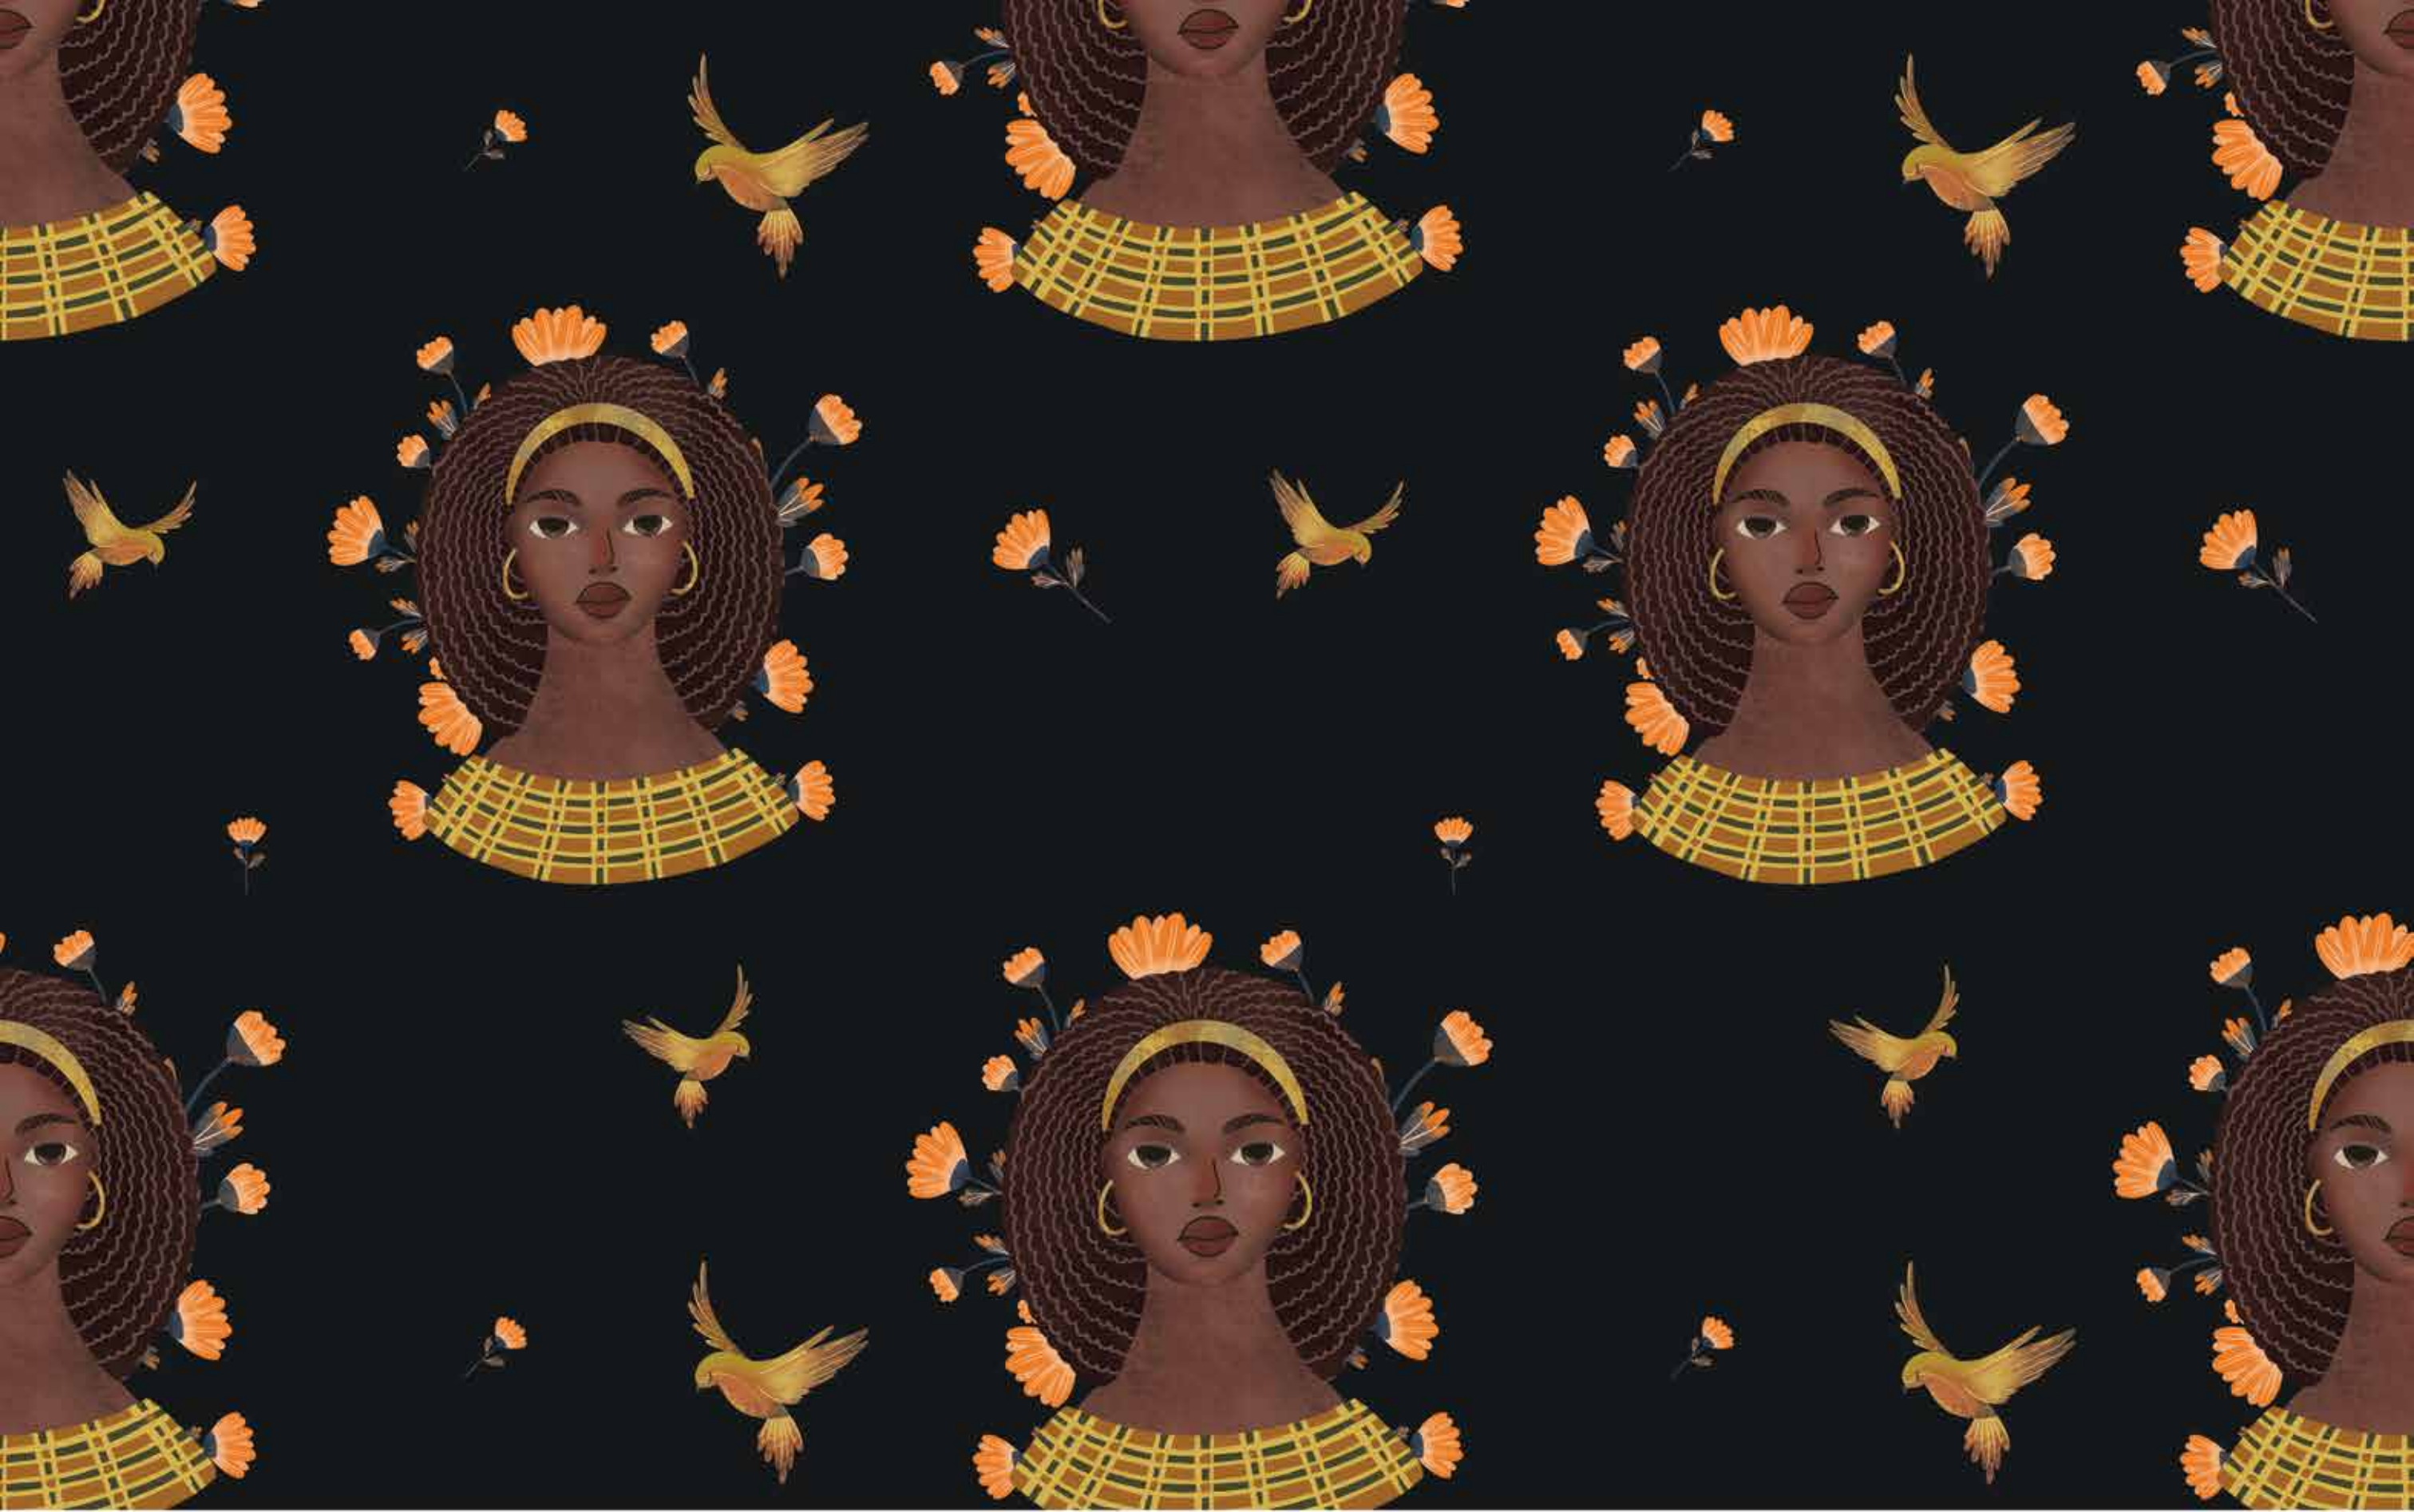

The background features a central white-outlined column with a fluted shaft and a capital with two scrolls. On either side of the column are stylized figures with long, flowing hair, wearing orange and teal outfits, appearing to support the structure. The scene is set against a dark, textured background with scattered golden dots. At the top, two teal planters with stylized flowers sit on a wide, multi-tiered teal base. The bottom edge is decorated with a row of stylized flowers and leaves in teal and orange.

Wally's
Wallpaper

Illusory- La Petite

Wally's
Wallpaper

Illusory- The flower pattern

Wally's
Wallpaper

Illusory- The shapes pattern

Wally's
Wallpaper

Illusory- Antiques