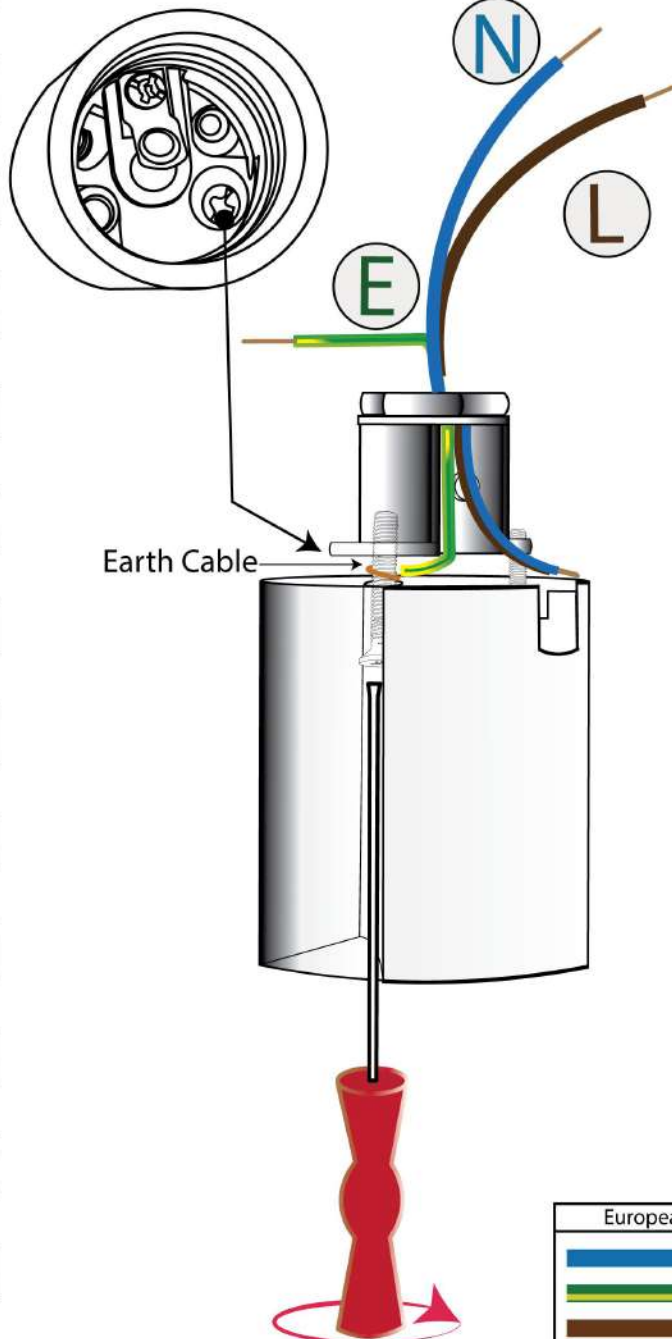

LEDSONE
110V-240V~50Hz

RoHS

LEDSONE'S HOLDER ASSEMBLING INSTRUCTION

A

B

C

European Cord Colour	
	Blue- Neutral
	Green- Earth
	Brown- Line