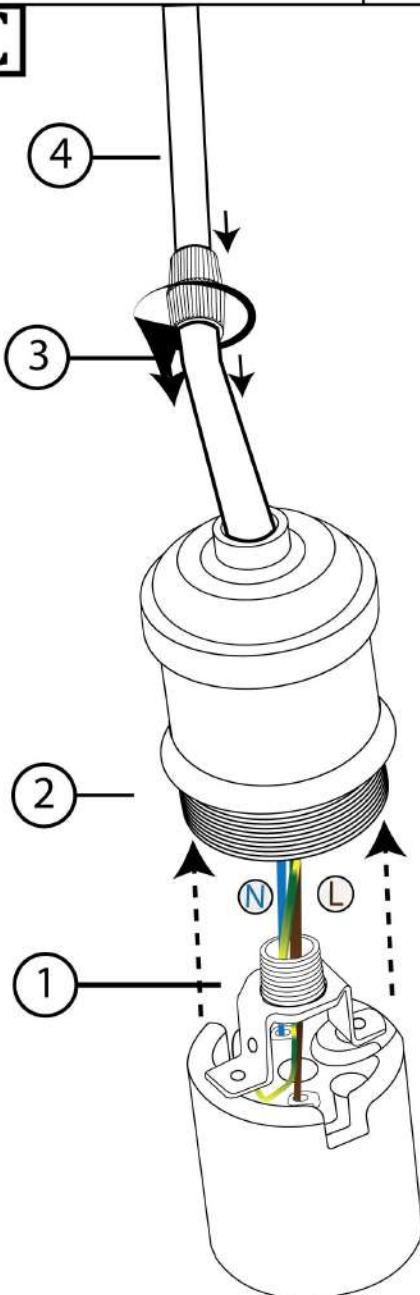

LEDSONE
110V-240V~50Hz

RoHS

LEDSONE'S HOLDER ASSEMBLING INSTRUCTION

A

B

C

European Cord Colour	
	Blue- Neutral
	Green- Earth
	Brown- Line