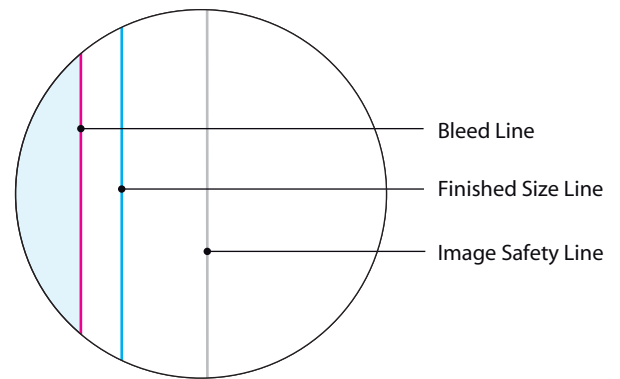

MVP VISUALS

Contour Roll-Up Template Guide

- Must have 8” width at top and art must center at top. Top of design cannot be pointed.
- Template is at a 1:10 scale. Do not resize.

- Extend all art to bleed line. Keep all text, logos and important images within gray safety line.

- Embed all placed images. Images must be a minimum resolution of 360 PPI on this template.
- Submit all artwork in CMYK color mode. Design with Solid Coated Pantone Colors for accurate color representation.