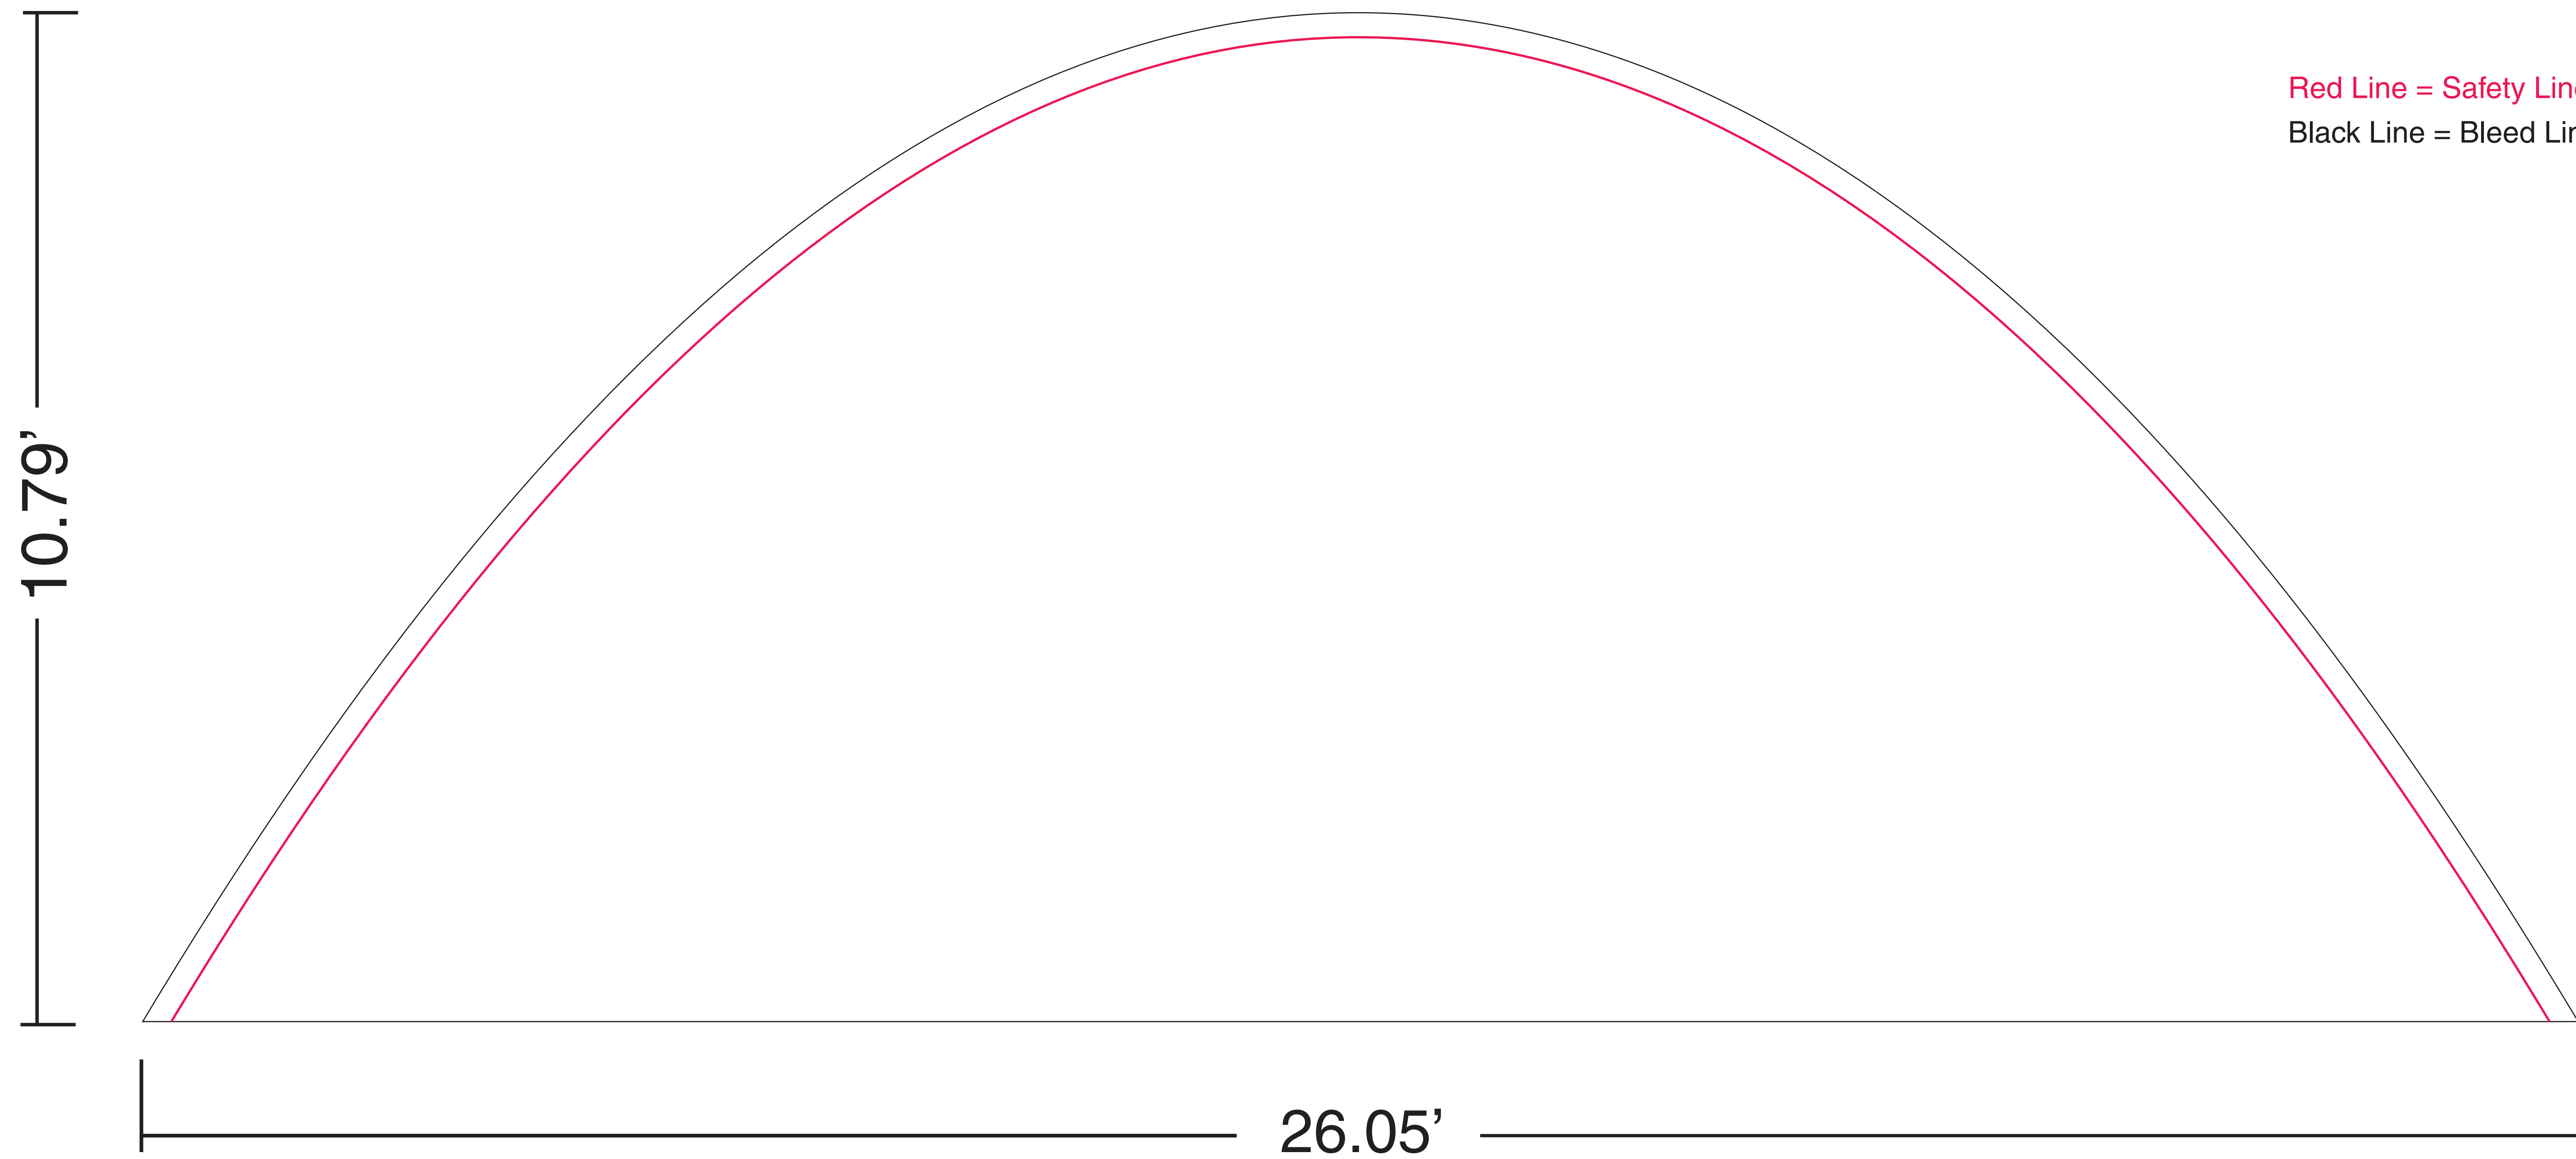

# DESIGN TEMPLATE

## Summit Tent - Single Pole - Wall

Tent Size: 52' x 19.5' tall  
1:10 Scale

Background Color:  
 COLOR

PMS:  
 Example  
 Example  
**No pantones designated.**

Red Line = Safety Line  
Black Line = Bleed Line