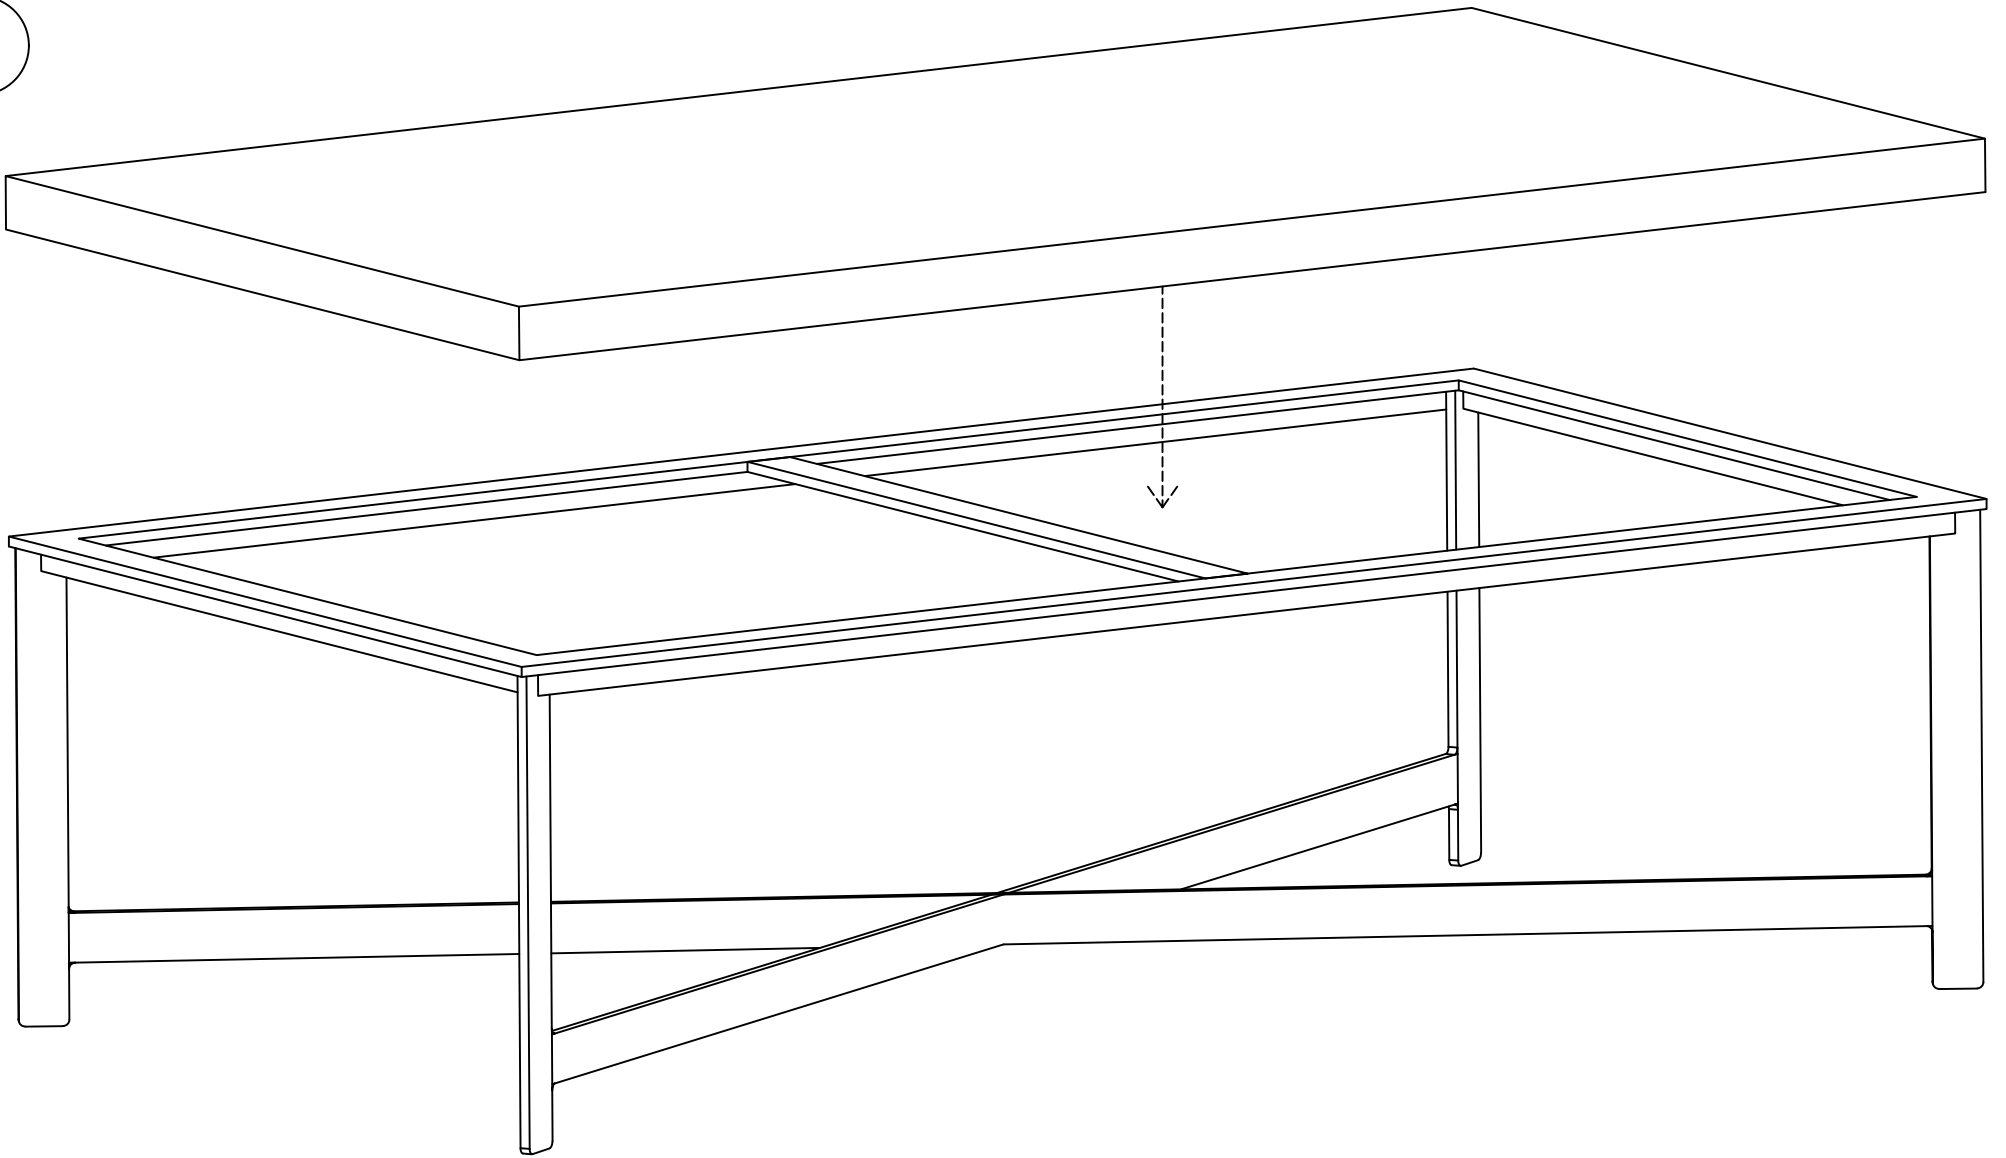

# Assembly Instruction

Product Description: Hammered Iron Coffee Table

## Hardware/Component List :

No.	Hardware/Component List	Quantity.
1	 Iron Base	1
2	 Marble Top	1

Assembly Instruction  
Product Description: Hammered Iron Coffee Table

1

2