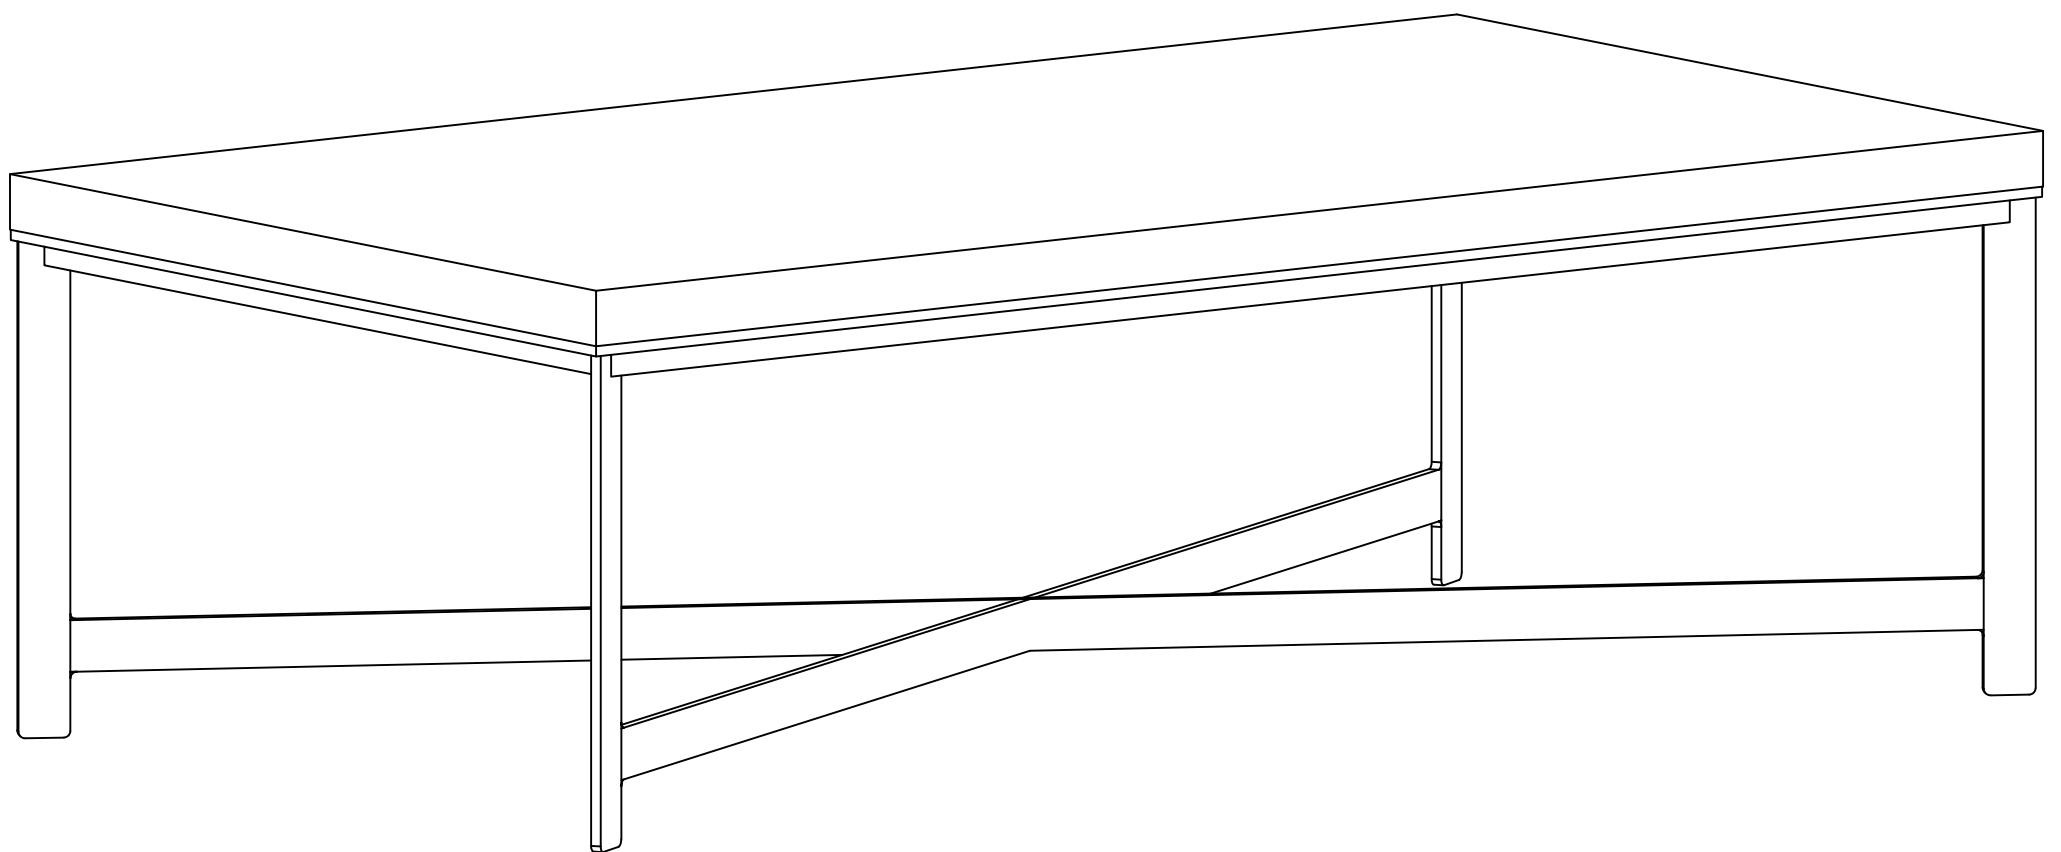

# Assembly Instruction

Product Description: Hammered Iron Coffee Table

## Hardware/Component List :

No.	Hardware/Component List	Quantity.
1	 Iron Base	1
2	 Marble Top	1

Assembly Instruction  
Product Description: Hammered Iron Coffee Table

1

2