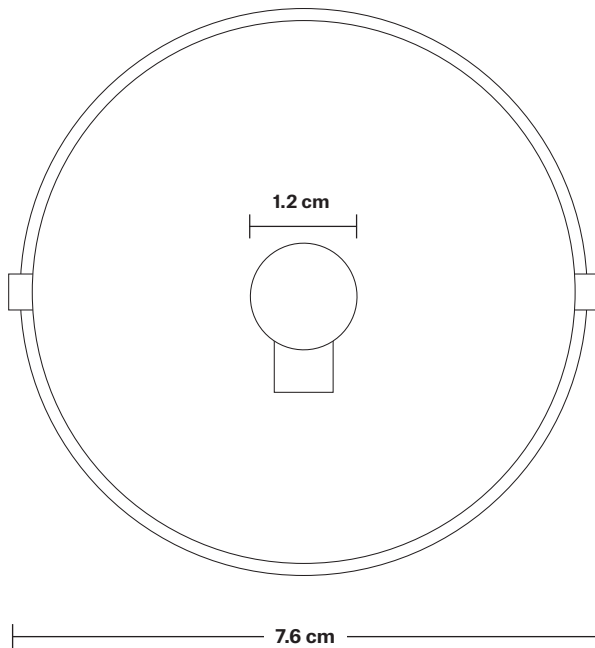

Small Ceiling Rose - 1 Outlet

Product Code: SCR10

H: 3.5 cm x W: 7.6 cm x D: 7.6 cm

SPECIFICATIONS

We meet all UK and EU lighting and safety regulations.

Our products are hand finished to ensure an authentic vintage look and therefore they may vary slightly from those shown in the images.

Bulb required: Standard screw (E27) fitting, max 40W.

Weight: 0.17 kg

INFORMATION

Finishes: Brass, Pewter and Copper.

Ready to be installed, installation required.

Wall mount screws not included.

DIMENSIONS

Ceiling rose diameter: 7.6 cm / 2.9"

Ceiling rose height: 3.5 cm / 1.4"

INDUSTVILLE