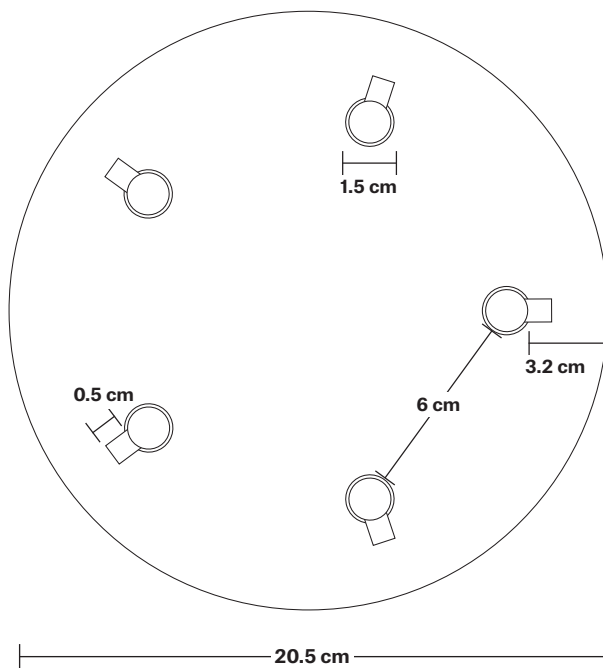

Sleek Ceiling Rose - 5 Outlet

Product Code: SL-CR50

H: 3.7 cm x W: 20.5 cm x D: 20.5 cm

SPECIFICATIONS

We meet all UK and EU lighting and safety regulations.

Our products are hand finished to ensure an authentic vintage look and therefore they may vary slightly from those shown in the images.

Bulb required: Standard screw (E27) fitting, max 40W.

Weight: 0.45 kg

INFORMATION

Finishes: Brass, Pewter and Copper.

Ready to be installed, installation required.

Wall mount screws not included.

DIMENSIONS

Ceiling rose diameter: 21 cm / 8.2"

Ceiling rose height: 3.7 cm / 1.5"