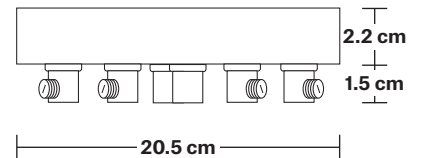

Sleek Ceiling Rose - 5 Outlet

Product Code: SL-CR50

H: 3.7 cm x W: 20.5 cm x D: 20.5 cm

SPECIFICATIONS

We meet all UK and EU lighting and safety regulations.

Our products are hand finished to ensure an authentic vintage look and therefore they may vary slightly from those shown in the images.

Bulb required: Standard screw (E27) fitting, max 40W.

Weight: 0.45 kg

INFORMATION

Finishes: Brass, Pewter and Copper.

Ready to be installed, installation required.

Wall mount screws not included.

DIMENSIONS

Ceiling rose diameter: 21 cm / 8.2"

Ceiling rose height: 3.7 cm / 1.5"