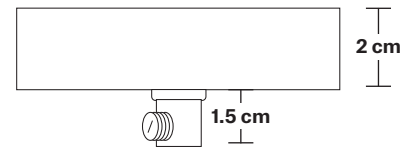

Sleek Small Ceiling Rose - 1 Outlet

Product Code: SL-SCR10

H: 3.5 cm x W: 7.6 cm x D: 7.6 cm

SPECIFICATIONS

We meet all UK and EU lighting and safety regulations.

Our products are hand finished to ensure an authentic vintage look and therefore they may vary slightly from those shown in the images.

Bulb required: Standard screw (E27) fitting, max 40W.

Weight: 0.17 kg

INFORMATION

Finishes: Brass, Pewter and Copper.

Ready to be installed, installation required.

Wall mount screws not included.

DIMENSIONS

Ceiling rose diameter: 7.6 cm / 2.9"

Ceiling rose height: 3.5 cm / 1.4"

INDUSTVILLE