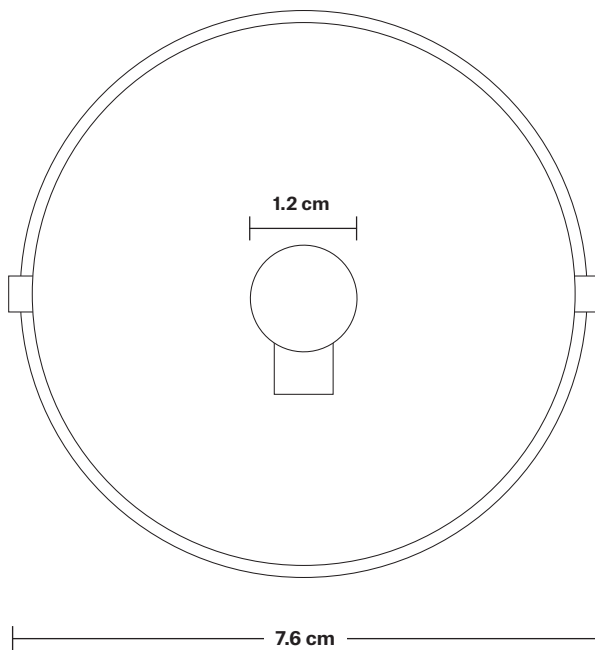

Sleek Small Ceiling Rose - 1 Outlet

Product Code: SL-SCR10

H: 3.5 cm x W: 7.6 cm x D: 7.6 cm

SPECIFICATIONS

We meet all UK and EU lighting and safety regulations.

Our products are hand finished to ensure an authentic vintage look and therefore they may vary slightly from those shown in the images.

Bulb required: Standard screw (E27) fitting, max 40W.

Weight: 0.17 kg

INFORMATION

Finishes: Brass, Pewter and Copper.

Ready to be installed, installation required.

Wall mount screws not included.

DIMENSIONS

Ceiling rose diameter: 7.6 cm / 2.9"

Ceiling rose height: 3.5 cm / 1.4"

INDUSTVILLE