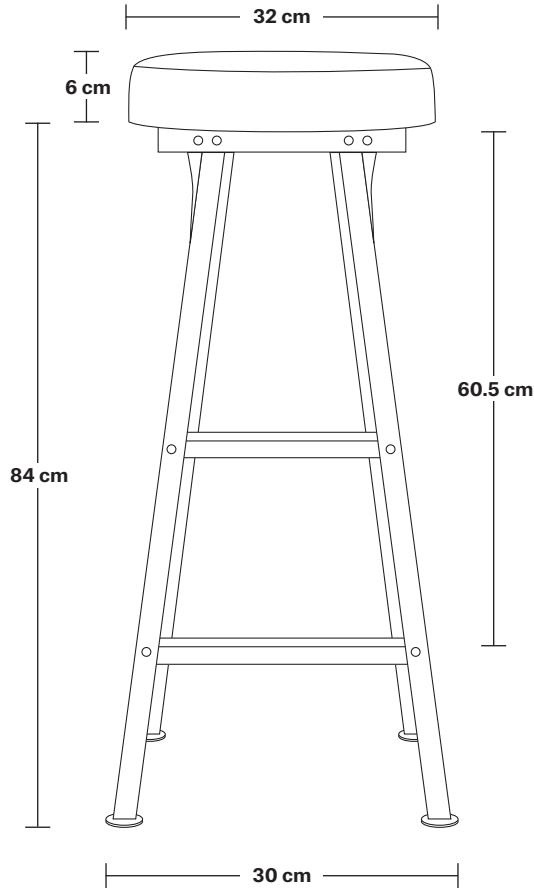

TALL

# Tall Real Leather & Metal Work Bar Stool - 32 Inch

Product Code: ST-TL-L

H: 84 cm x W: 30 cm x D: 30 cm

## SPECIFICATIONS

Our products are hand finished to ensure an authentic vintage look and therefore they may vary slightly from those shown in the images.

**Legs:** 4

**Seat:** Non-adjustable

**Weight:** 8.3 kg

## DIMENSIONS

Height: 84 cm / 33.9"

Width: 30 cm / 11.8"

Depth: 30 cm / 11.8"

INDUSTVILLE