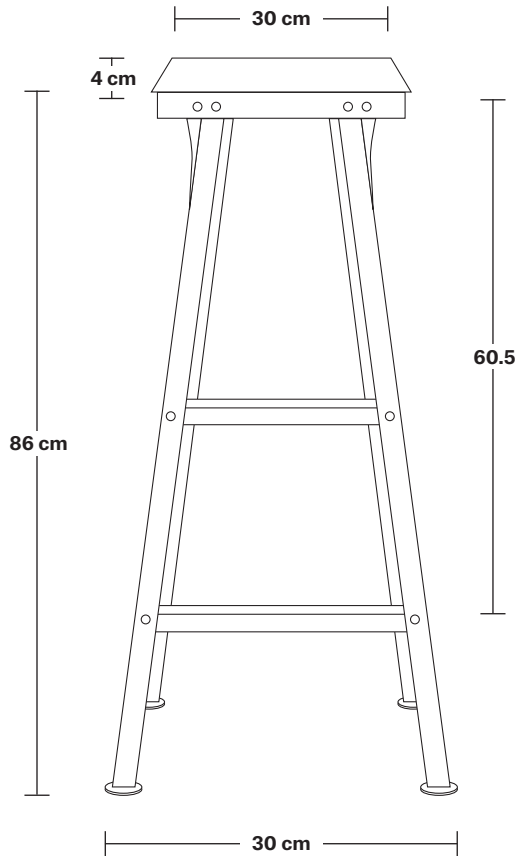

TALL

# Tall Solid Wood & Metal Work Bar Stool - 32 Inch

Product Code: ST-TL-W

H: 86 cm x W: 30 cm x D: 30 cm

## SPECIFICATIONS

Our products are hand finished to ensure an authentic vintage look and therefore they may vary slightly from those shown in the images.

**Legs:** 4

**Seat:** Non-adjustable

**Weight:** 7.5 g

## DIMENSIONS

Height: 86 cm / 33.9"

Width: 30 cm / 11.8"

Depth: 30 cm / 11.8"

INDUSTVILLE