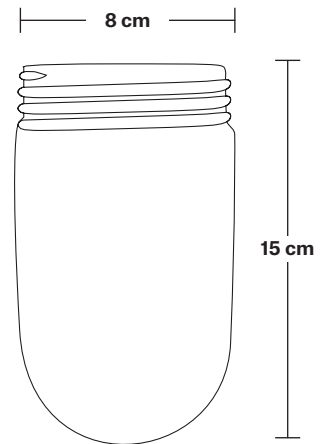

Wall mount screws not included.

Holders available: Brass, Pewter, Copper.

Wall rose: Pewter.

IP rating: IP65 with glass (Tube, Globe).

DIMENSIONS

Shade Diameter: 20 cm / 8"

Shade Height: 10 cm / 4"

Holder Diameter: 33 cm / 12.9"

Holder Height: 21 cm / 8.2"

Wall Rose Diameter: 14 cm / 5.5"

Wall Rose Depth: 3 cm / 1.2"

INDUSTVILLE

Swan Neck Outdoor & Bathroom Dome Wall Light - 8 Inch

Product Code: SN-IP65-WLH

H: 21 cm x W: 14 cm x D: 33 cm

Wall rose: Pewter.

IP rating: IP65 with glass (Tube, Globe).

DIMENSIONS

Holder Diameter: 33 cm / 12.9"

Holder Height: 21 cm / 8.2"

Wall Rose Diameter: 14 cm / 5.5"

Wall Rose Depth: 3 cm / 1.2"

INDUSTVILLE

Dome - 8 Inch - Shade Only

Product Code: D8-SO

H: 10 cm x W: 20 cm x D: 20 cm

SPECIFICATIONS

We meet all UK and EU lighting and safety regulations.

Our products are hand finished to ensure an authentic vintage look and therefore they may vary slightly from those shown in the images.