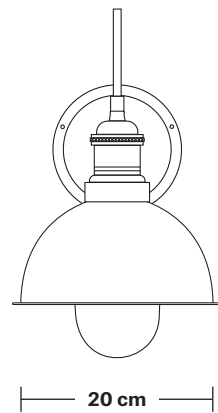

Swan Neck Outdoor & Bathroom Dome Wall Light - 8 Inch

Product Code: SN-IP65-DWL8

H: 35.5 cm x W: 20 cm x D: 39 cm

SPECIFICATIONS

We meet all UK and EU lighting and safety regulations.

Our products are hand finished to ensure an authentic vintage look and therefore they may vary slightly from those shown in the images.

Wall mount screws not included.

Holders available: Brass, Pewter, Copper.

Wall rose: Pewter.

IP rating: IP65 with glass (Tube, Globe).

DIMENSIONS

Shade Diameter: 20 cm / 8"

Shade Height: 10 cm / 4"

Holder Diameter: 33 cm / 12.9"

Holder Height: 21 cm / 8.2"

Wall Rose Diameter: 14 cm / 5.5"

Wall Rose Depth: 3 cm / 1.2"

INDUSTVILLE

Swan Neck Outdoor & Bathroom Dome Wall Light - 8 Inch

Product Code: SN-IP65-WLH

H: 21 cm x W: 14 cm x D: 33 cm

Wall rose: Pewter.

IP rating: IP65 with glass (Tube, Globe).

DIMENSIONS

Holder Diameter: 33 cm / 12.9"

Holder Height: 21 cm / 8.2"

Wall Rose Diameter: 14 cm / 5.5"

Wall Rose Depth: 3 cm / 1.2"

INDUSTVILLE