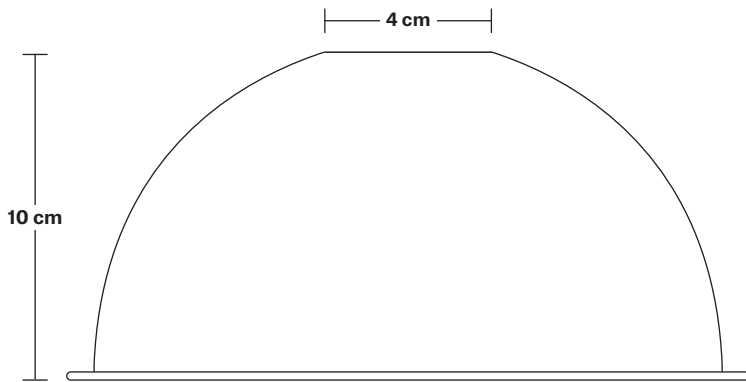

Wall mount screws not included.

Holders available: Brass, Pewter, Copper.

Wall rose: Pewter.

IP rating: IP65 with glass (Tube, Globe).

DIMENSIONS

Shade Diameter: 20 cm / 8"

Shade Height: 10 cm / 4"

Holder Diameter: 33 cm / 12.9"

Wall rose: Pewter.

IP rating: IP65 with glass (Tube, Globe).

DIMENSIONS

Holder Diameter: 33 cm / 12.9"

Holder Height: 21 cm / 8.2"

Wall Rose Diameter: 14 cm / 5.5"

Wall Rose Depth: 3 cm / 1.2"

INDUSTVILLE

Dome - 8 Inch - Shade Only

Product Code: D8-SO

H: 10 cm x W: 20 cm x D: 20 cm

SPECIFICATIONS

We meet all UK and EU lighting and safety regulations.

Our products are hand finished to ensure an authentic vintage look and therefore they may vary slightly from those shown in the images.

Shade weight: 0.4 kg

INFORMATION

Finishes: Brass, Pewter, Copper, Copper & Pewter, Brass & Pewter.

DIMENSIONS

Shade Diameter: 20 cm / 8"

Shade Height: 10 cm / 4"

Swan Neck Outdoor & Bathroom Dome Wall Light - 8 Inch - Copper