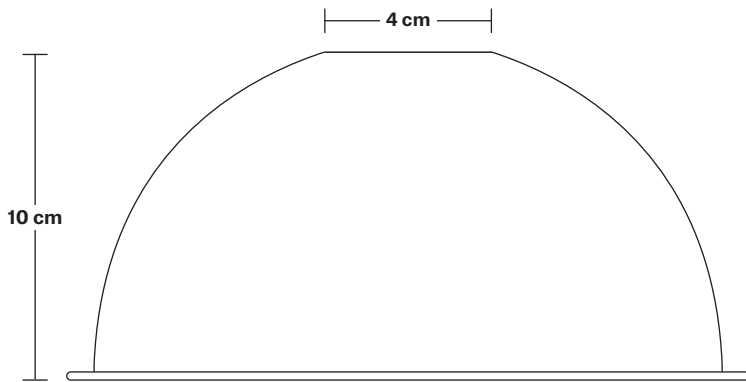

Wall mount screws not included.

Holders available: Brass, Pewter, Copper.

Wall rose: Pewter.

IP rating: IP65 with glass (Tube, Globe).

DIMENSIONS

Shade Diameter: 20 cm / 8"

Shade Height: 10 cm / 4"

Holder Diameter: 33 cm / 12.9"

Wall rose: Pewter.

IP rating: IP65 with glass (Tube, Globe).

DIMENSIONS

Holder Diameter: 33 cm / 12.9"

Holder Height: 21 cm / 8.2"

Wall Rose Diameter: 14 cm / 5.5"

Wall Rose Depth: 3 cm / 1.2"

INDUSTVILLE

Dome - 8 Inch - Shade Only

Product Code: D8-SO

H: 10 cm x W: 20 cm x D: 20 cm

SPECIFICATIONS

We meet all UK and EU lighting and safety regulations.

Our products are hand finished to ensure an authentic vintage look and therefore they may vary slightly from those shown in the images.

Shade weight: 0.4 kg

INFORMATION

Finishes: Brass, Pewter, Copper, Copper & Pewter, Brass & Pewter.

DIMENSIONS

Shade Diameter: 20 cm / 8"

Shade Height: 10 cm / 4"

Swan Neck Outdoor & Bathroom Dome Wall Light - 8 Inch - Brass