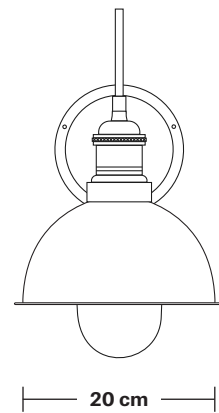

Swan Neck Outdoor & Bathroom Dome Wall Light - 8 Inch

Product Code: SN-IP65-DWL8

H: 35.5 cm x W: 20 cm x D: 39 cm

SPECIFICATIONS

We meet all UK and EU lighting and safety regulations.

Our products are hand finished to ensure an authentic vintage look and therefore they may vary slightly from those shown in the images.

Wall mount screws not included.

Holders available: Brass, Pewter, Copper.

Wall rose: Pewter.

IP rating: IP65 with glass (Tube, Globe).

DIMENSIONS

Shade Diameter: 20 cm / 8"

Shade Height: 10 cm / 4"

Holder Diameter: 33 cm / 12.9"

Holder Height: 21 cm / 8.2"

Wall Rose Diameter: 14 cm / 5.5"

Wall Rose Depth: 3 cm / 1.2"

INDUSTVILLE

Swan Neck Outdoor & Bathroom Dome Wall Light - 8 Inch

Product Code: SN-IP65-WLH

H: 21 cm x W: 14 cm x D: 33 cm

Wall rose: Pewter.

IP rating: IP65 with glass (Tube, Globe).

DIMENSIONS

Holder Diameter: 33 cm / 12.9"

Holder Height: 21 cm / 8.2"

Wall Rose Diameter: 14 cm / 5.5"

Wall Rose Depth: 3 cm / 1.2"

INDUSTVILLE