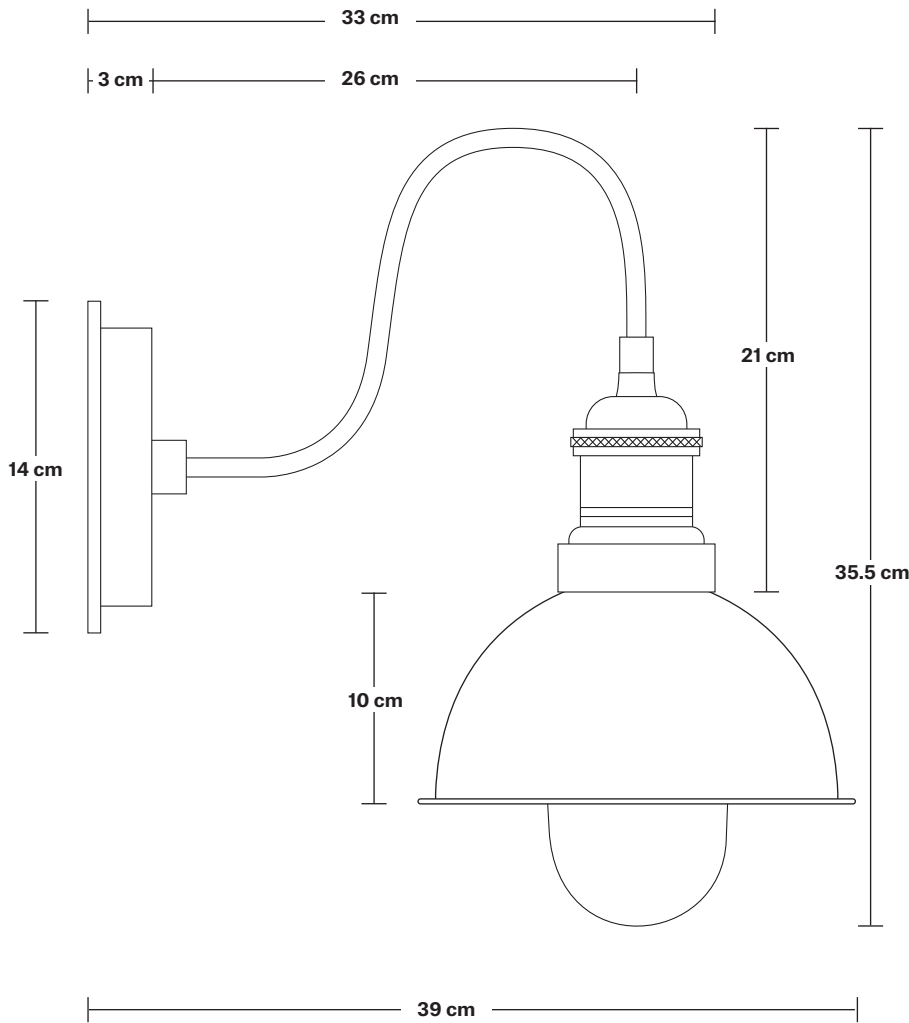

Swan Neck Outdoor & Bathroom Dome Wall Light - 8 Inch

Product Code: SN-IP65-DWL8

H: 35.5 cm x W: 20 cm x D: 39 cm

SPECIFICATIONS

We meet all UK and EU lighting and safety regulations.

Our products are hand finished to ensure an authentic vintage look and therefore they may vary slightly from those shown in the images.

Wall mount screws not included.

Holders available: Brass, Pewter, Copper.

Wall rose: Pewter.

IP rating: IP65 with glass (Tube, Globe).

DIMENSIONS

Shade Diameter: 20 cm / 8"

Shade Height: 10 cm / 4"

Holder Diameter: 33 cm / 12.9"

Holder Height: 21 cm / 8.2"

Wall Rose Diameter: 14 cm / 5.5"

Wall Rose Depth: 3 cm / 1.2"

INDUSTVILLE

Swan Neck Outdoor & Bathroom Dome Wall Light - 8 Inch

Product Code: SN-IP65-WLH

H: 21 cm x W: 14 cm x D: 33 cm

Wall rose: Pewter.

IP rating: IP65 with glass (Tube, Globe).

DIMENSIONS

Holder Diameter: 33 cm / 12.9"

Holder Height: 21 cm / 8.2"

Wall Rose Diameter: 14 cm / 5.5"

Wall Rose Depth: 3 cm / 1.2"

INDUSTVILLE