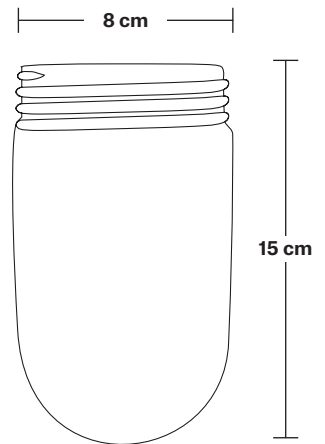

Wall mount screws not included.

Holders available: Brass, Pewter, Copper.

Wall rose: Pewter.

IP rating: IP65 with glass (Tube, Globe).

DIMENSIONS

Shade Diameter: 20 cm / 8"

Shade Height: 10 cm / 4"

Holder Diameter: 33 cm / 12.9"

Holder Height: 21 cm / 8.2"

Wall Rose Diameter: 14 cm / 5.5"

Wall Rose Depth: 3 cm / 1.2"

INDUSTVILLE

Swan Neck Outdoor & Bathroom Dome Wall Light - 8 Inch

Product Code: SN-IP65-WLH

H: 21 cm x W: 14 cm x D: 33 cm

Wall rose: Pewter.

IP rating: IP65 with glass (Tube, Globe).

DIMENSIONS

Holder Diameter: 33 cm / 12.9"

Holder Height: 21 cm / 8.2"

Wall Rose Diameter: 14 cm / 5.5"

Wall Rose Depth: 3 cm / 1.2"

INDUSTVILLE

Dome - 8 Inch - Shade Only

Product Code: D8-SO

H: 10 cm x W: 20 cm x D: 20 cm

SPECIFICATIONS

We meet all UK and EU lighting and safety regulations.

Our products are hand finished to ensure an authentic vintage look and therefore they may vary slightly from those shown in the images.