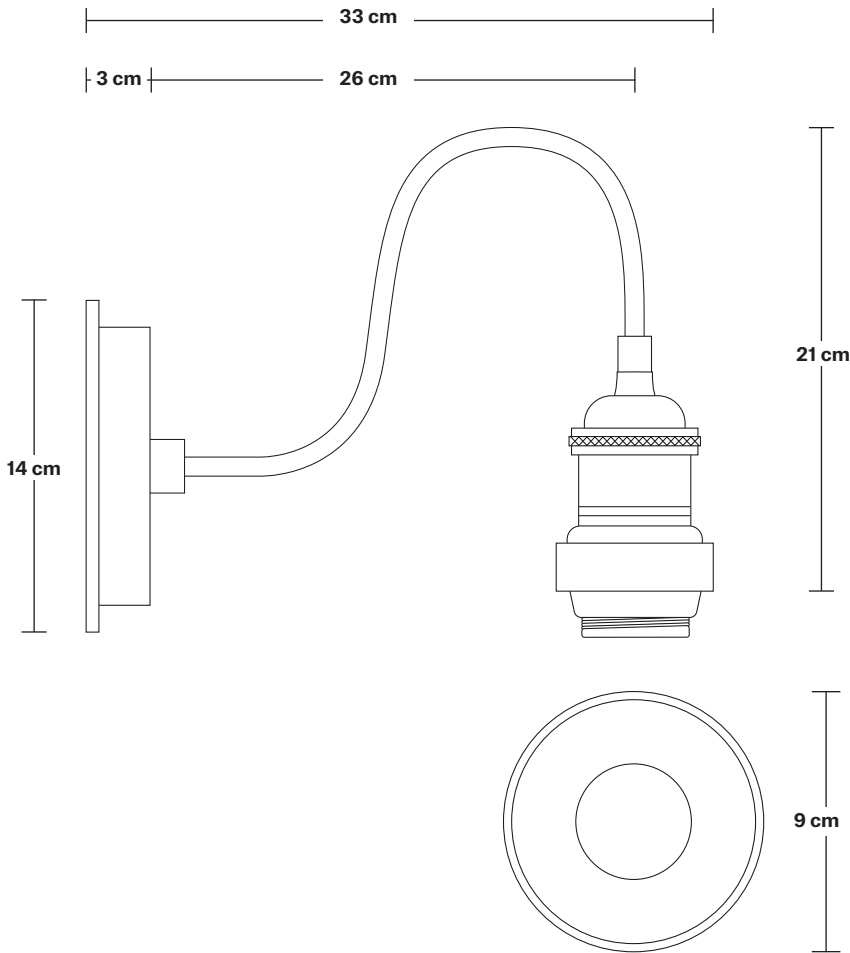

Wall mount screws not included.

Holders available: Brass, Pewter, Copper.

Wall rose: Pewter.

IP rating: IP65 with glass (Tube, Globe).

DIMENSIONS

Shade Diameter: 20 cm / 8"

Shade Height: 10 cm / 4"

Holder Diameter: 33 cm / 12.9"

Holder Height: 21 cm / 8.2"

Wall Rose Diameter: 14 cm / 5.5"

Wall Rose Depth: 3 cm / 1.2"

INDUSTVILLE

Swan Neck Outdoor & Bathroom Dome Wall Light - 8 Inch

Product Code: SN-IP65-WLH

H: 21 cm x W: 14 cm x D: 33 cm

Wall rose: Pewter.

IP rating: IP65 with glass (Tube, Globe).

DIMENSIONS

Holder Diameter: 33 cm / 12.9"

Holder Height: 21 cm / 8.2"

Wall Rose Diameter: 14 cm / 5.5"

Wall Rose Depth: 3 cm / 1.2"

INDUSTVILLE

Dome - 8 Inch - Shade Only

Product Code: D8-SO

H: 10 cm x W: 20 cm x D: 20 cm

SPECIFICATIONS

We meet all UK and EU lighting and safety regulations.

Our products are hand finished to ensure an authentic vintage look and therefore they may vary slightly from those shown in the images.