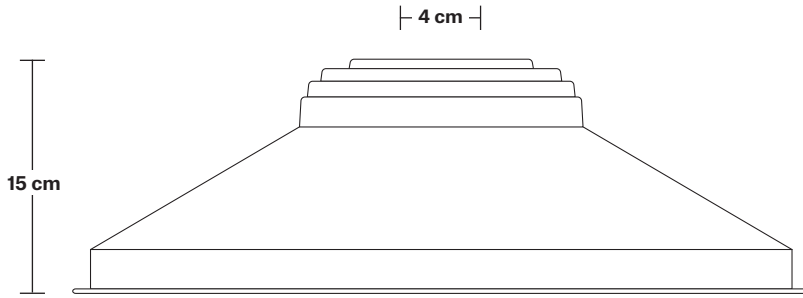

## DIMENSIONS

Shade Diameter: 46 cm / 18"

Shade Height (no holder): 15 cm / 6"

Holder Diameter: 6 cm / 2.5"

Holder Height: 12.5 cm / 4.3"

Ceiling Rose Diameter: 13.5 cm / 5.3"

Ceiling Rose Height: 3 cm / 1.2"

## DIMENSIONS

Bulb Holder Diameter: 6 cm / 2.5"

Bulb Holder Height: 12.5 cm / 4.3"

Ceiling Rose Diameter: 13.5 cm / 5.3"

Ceiling Rose Height: 3 cm / 1.2"

Full Drop: 115.5 cm / 45.5"

# Giant Step - 18 Inch - Shade Only

Product Code: GS18-SO

H: 15 cm x W: 46 cm x D: 46 cm