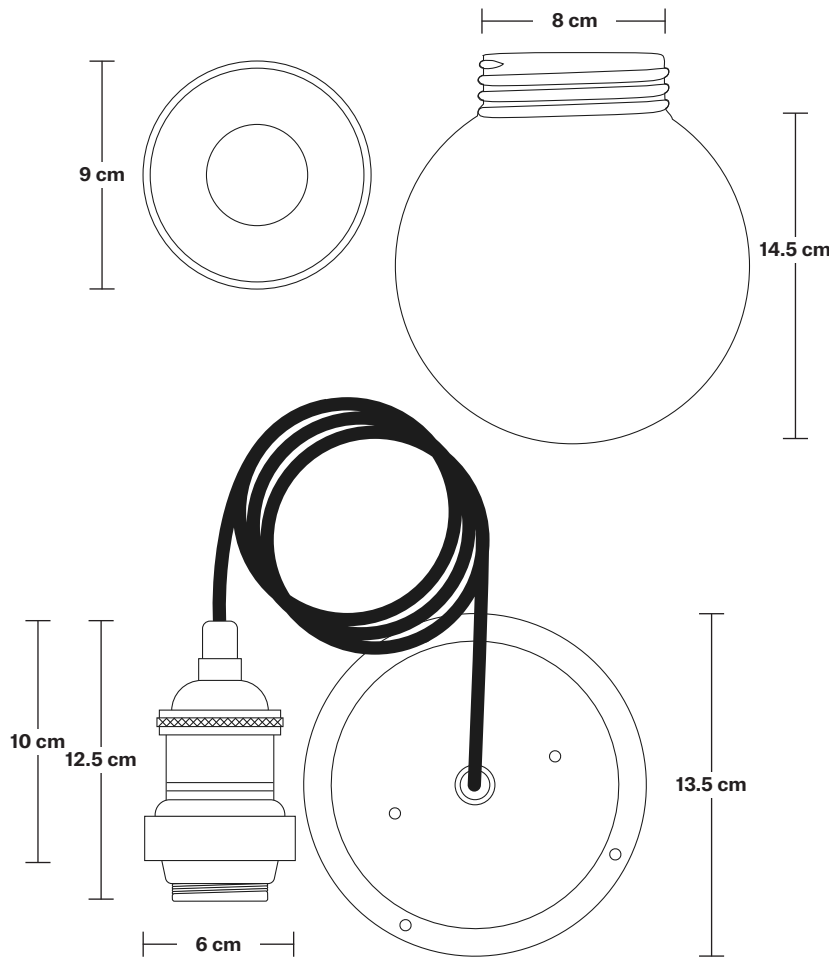

## DIMENSIONS

Shade Diameter: 46 cm / 18"

Shade Height (no holder): 15 cm / 6"

Holder Diameter: 6 cm / 2.5"

Holder Height: 12.5 cm / 4.3"

Ceiling Rose Diameter: 13.5 cm / 5.3"

Ceiling Rose Height: 3 cm / 1.2"

## DIMENSIONS

Bulb Holder Diameter: 6 cm / 2.5"

Bulb Holder Height: 12.5 cm / 4.3"

Ceiling Rose Diameter: 13.5 cm / 5.3"

Ceiling Rose Height: 3 cm / 1.2"

Full Drop: 115.5 cm / 45.5"

# Brooklyn Outdoor & Bathroom Cord Set ES E27 Bulb Holder - Globe Glass

Product Code: BR-IP65-CS-GLG

H: 115.5 cm x W: 15 cm x D: 15 cm