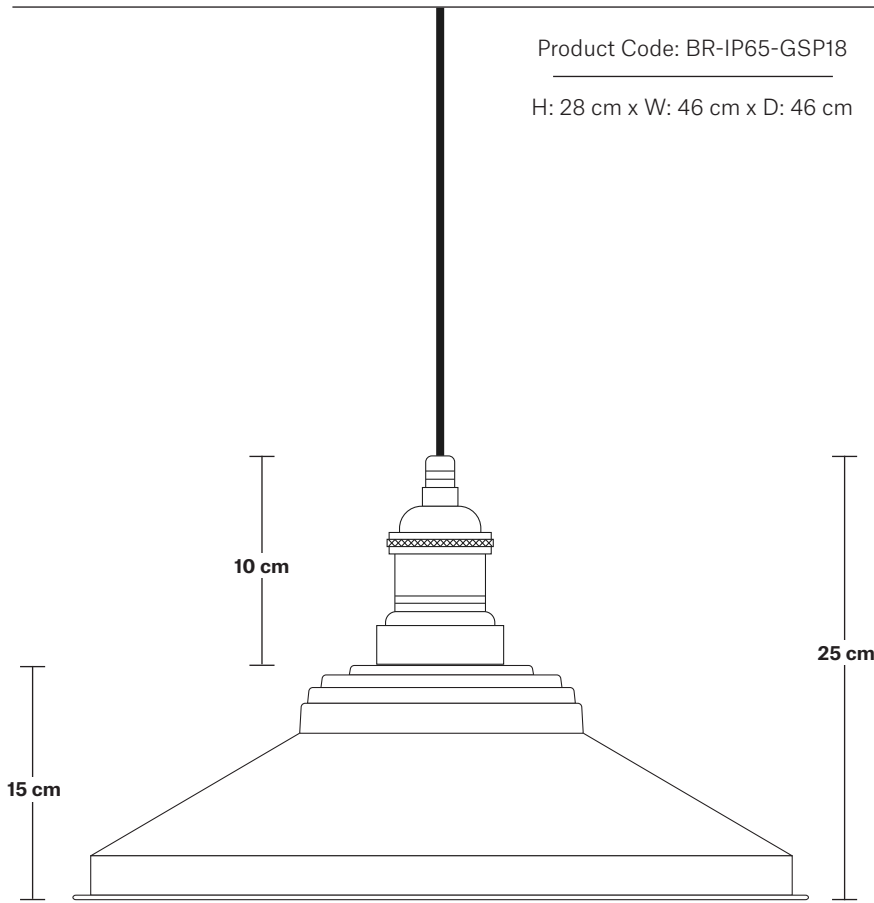

# Brooklyn Outdoor & Bathroom Giant Step Pendant - 18 Inch

Product Code: BR-IP65-GSP18

H: 28 cm x W: 46 cm x D: 46 cm

**Bulb required:** Standard screw (E27) fitting, max 40W.

**Shade weight:** 1.4 kg | **Holder weight:** 0.8 kg

**Maximum weight:** 2.2 kg

## DIMENSIONS

Shade Diameter: 46 cm / 18"

Shade Height (no holder): 15 cm / 6"

Holder Diameter: 6 cm / 2.5"

Holder Height: 12.5 cm / 4.3"

Ceiling Rose Diameter: 13.5 cm / 5.3"

Ceiling Rose Height: 3 cm / 1.2"