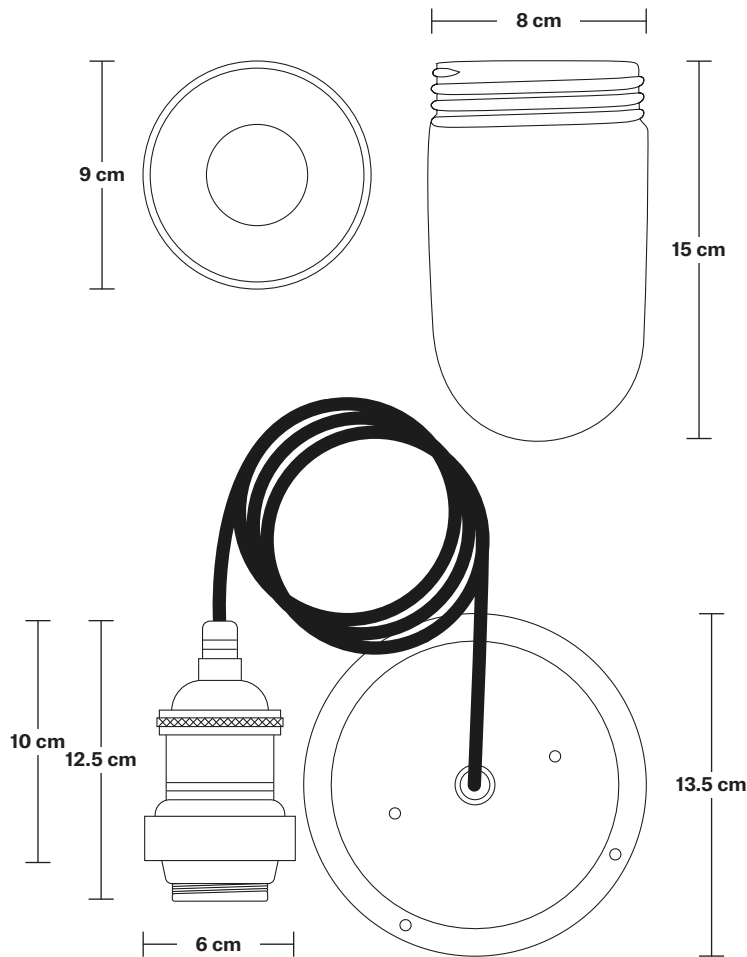

## DIMENSIONS

Shade Diameter: 46 cm / 18"

Shade Height (no holder): 15 cm / 6"

Holder Diameter: 6 cm / 2.5"

Holder Height: 12.5 cm / 4.3"

Ceiling Rose Diameter: 13.5 cm / 5.3"

Ceiling Rose Height: 3 cm / 1.2"

# Brooklyn Outdoor & Bathroom Cord Set ES E27 Bulb Holder

Product Code: BR-IP65-CS

H: 115.5 cm x W: 13.5 cm x D: 13.5 cm

## DIMENSIONS

Bulb Holder Diameter: 6 cm / 2.5"

Bulb Holder Height: 12.5 cm / 4.3"

Ceiling Rose Diameter: 13.5 cm / 5.3"

Ceiling Rose Height: 3 cm / 1.2"

Full Drop: 115.5 cm / 45.5"