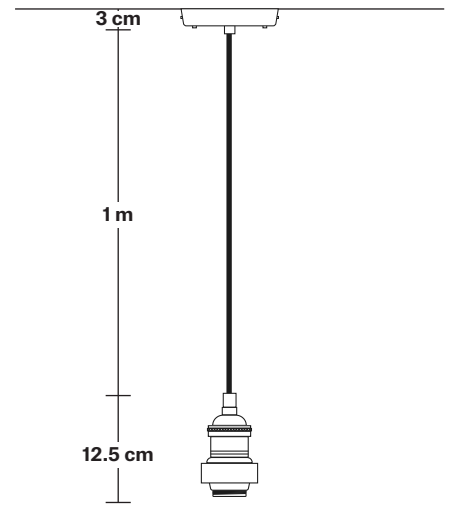

## DIMENSIONS

Shade Diameter: 46 cm / 18"

Shade Height (no holder): 15 cm / 6"

Holder Diameter: 6 cm / 2.5"

Holder Height: 12.5 cm / 4.3"

Ceiling Rose Diameter: 13.5 cm / 5.3"

Ceiling Rose Height: 3 cm / 1.2"

# Brooklyn Outdoor & Bathroom Cord Set ES E27 Bulb Holder

Product Code: BR-IP65-CS

H: 115.5 cm x W: 13.5 cm x D: 13.5 cm

## DIMENSIONS

Bulb Holder Diameter: 6 cm / 2.5"

Bulb Holder Height: 12.5 cm / 4.3"

Ceiling Rose Diameter: 13.5 cm / 5.3"

Ceiling Rose Height: 3 cm / 1.2"

Full Drop: 115.5 cm / 45.5"