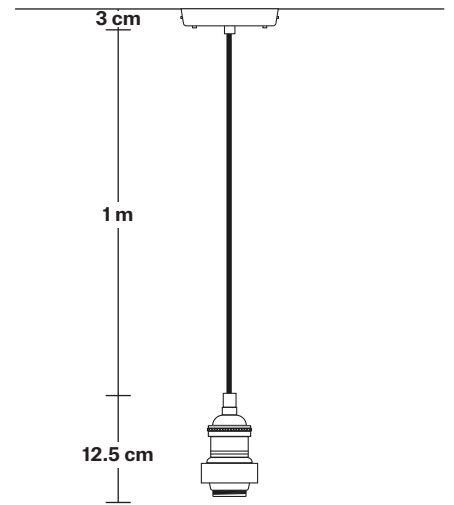

## DIMENSIONS

Shade Diameter: 46 cm / 18"

Shade Height (no holder): 15 cm / 6"

Holder Diameter: 6 cm / 2.5"

Holder Height: 12.5 cm / 4.3"

Ceiling Rose Diameter: 13.5 cm / 5.3"

Ceiling Rose Height: 3 cm / 1.2"

## DIMENSIONS

Bulb Holder Diameter: 6 cm / 2.5"

Bulb Holder Height: 12.5 cm / 4.3"

Ceiling Rose Diameter: 13.5 cm / 5.3"

Ceiling Rose Height: 3 cm / 1.2"

Full Drop: 115.5 cm / 45.5"

# Brooklyn Outdoor & Bathroom Cord Set ES E27 Bulb Holder - Globe Glass

Product Code: BR-IP65-CS-GLG

H: 115.5 cm x W: 15 cm x D: 15 cm