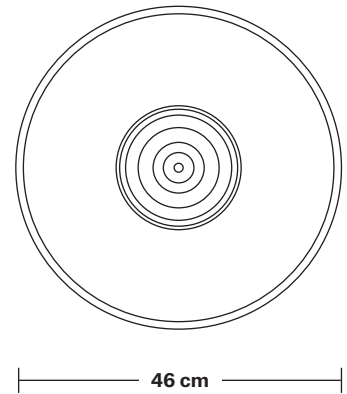

## DIMENSIONS

Shade Diameter: 46 cm / 18"

Shade Height (no holder): 15 cm / 6"

Holder Diameter: 6 cm / 2.5"

Holder Height: 12.5 cm / 4.3"

Ceiling Rose Diameter: 13.5 cm / 5.3"

Ceiling Rose Height: 3 cm / 1.2"

## DIMENSIONS

Bulb Holder Diameter: 6 cm / 2.5"

Bulb Holder Height: 12.5 cm / 4.3"

Ceiling Rose Diameter: 13.5 cm / 5.3"

Ceiling Rose Height: 3 cm / 1.2"

Full Drop: 115.5 cm / 45.5"

# Giant Step - 18 Inch - Shade Only

Product Code: GS18-SO

H: 15 cm x W: 46 cm x D: 46 cm