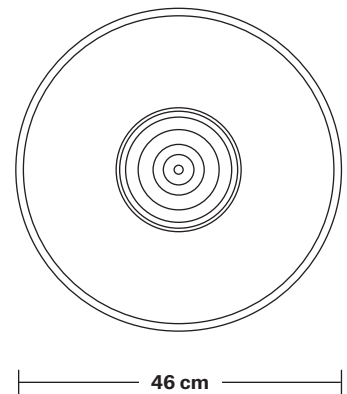

# Brooklyn Outdoor & Bathroom Giant Step Pendant - 18 Inch

Product Code: BR-IP65-GSP18

H: 28 cm x W: 46 cm x D: 46 cm

## DIMENSIONS

Shade Diameter: 46 cm / 18"

Shade Height (no holder): 15 cm / 6"

Holder Diameter: 6 cm / 2.5"

Holder Height: 12.5 cm / 4.3"

Ceiling Rose Diameter: 13.5 cm / 5.3"

Ceiling Rose Height: 3 cm / 1.2"

## DIMENSIONS

Bulb Holder Diameter: 6 cm / 2.5"

Bulb Holder Height: 12.5 cm / 4.3"

Ceiling Rose Diameter: 13.5 cm / 5.3"

Ceiling Rose Height: 3 cm / 1.2"

Full Drop: 115.5 cm / 45.5"