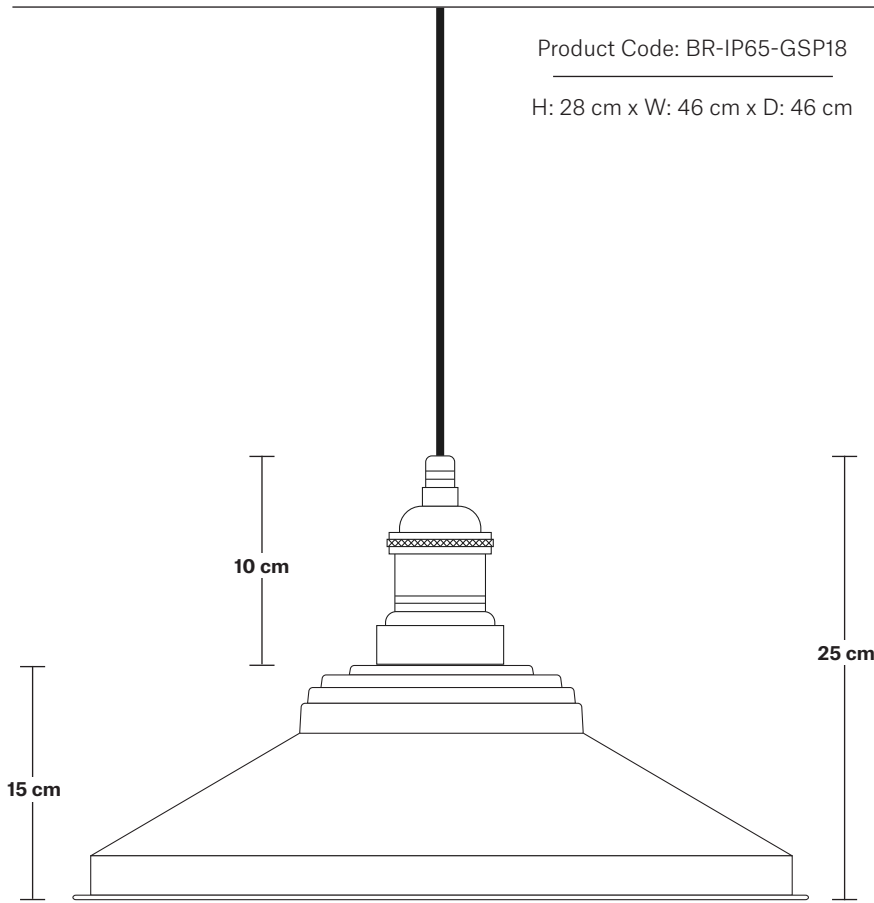

Brooklyn Outdoor & Bathroom Giant Step Pendant - 18 Inch

Product Code: BR-IP65-GSP18

H: 28 cm x W: 46 cm x D: 46 cm

SPECIFICATIONS

We meet all UK and EU lighting and safety regulations.

Our products are hand finished to ensure an authentic vintage look and therefore they may vary slightly from those shown in the images.

Holders available: Brass, Pewter.

Flex: 1m Black Round Plastic Flex.

Ceiling Rose: Pewter.

IP rating: IP65 with glass

DIMENSIONS

Shade Diameter: 46 cm / 18"

Shade Height (no holder): 15 cm / 6"

Holder Diameter: 6 cm / 2.5"

Holder Height: 12.5 cm / 4.3"

Ceiling Rose Diameter: 13.5 cm / 5.3"

Ceiling Rose Height: 3 cm / 1.2"

INDUSTVILLE

Brooklyn Outdoor & Bathroom Cord Set ES E27 Bulb Holder

Product Code: BR-IP65-CS

H: 115.5 cm x W: 13.5 cm x D: 13.5 cm

Product Code: GS18-SO

H: 15 cm x W: 46 cm x D: 46 cm

SPECIFICATIONS

We meet all UK and EU lighting and safety regulations.

Our products are hand finished to ensure an authentic vintage look and therefore they may vary slightly from those shown in the images.