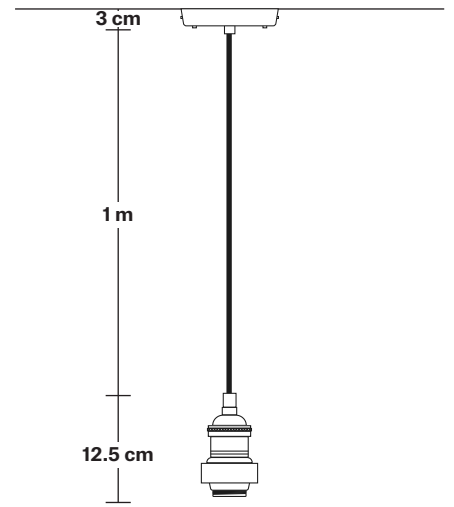

Holders available: Brass, Pewter.

Flex: 1m Black Round Plastic Flex.

Ceiling Rose: Pewter.

IP rating: IP65 with glass

DIMENSIONS

Shade Diameter: 46 cm / 18"

Shade Height (no holder): 15 cm / 6"

Holder Diameter: 6 cm / 2.5"

Holder Height: 12.5 cm / 4.3"

Ceiling Rose Diameter: 13.5 cm / 5.3"

Ceiling Rose Height: 3 cm / 1.2"

INDUSTVILLE

Brooklyn Outdoor & Bathroom Cord Set ES E27 Bulb Holder

Product Code: BR-IP65-CS

H: 115.5 cm x W: 13.5 cm x D: 13.5 cm

DIMENSIONS

Bulb Holder Diameter: 6 cm / 2.5"

Bulb Holder Height: 12.5 cm / 4.3"

Ceiling Rose Diameter: 13.5 cm / 5.3"

Ceiling Rose Height: 3 cm / 1.2"

Full Drop: 115.5 cm / 45.5"

Giant Step - 18 Inch - Shade Only

Product Code: GS18-SO

H: 15 cm x W: 46 cm x D: 46 cm

SPECIFICATIONS

We meet all UK and EU lighting and safety regulations.

Our products are hand finished to ensure an authentic vintage look and therefore they may vary slightly from those shown in the images.