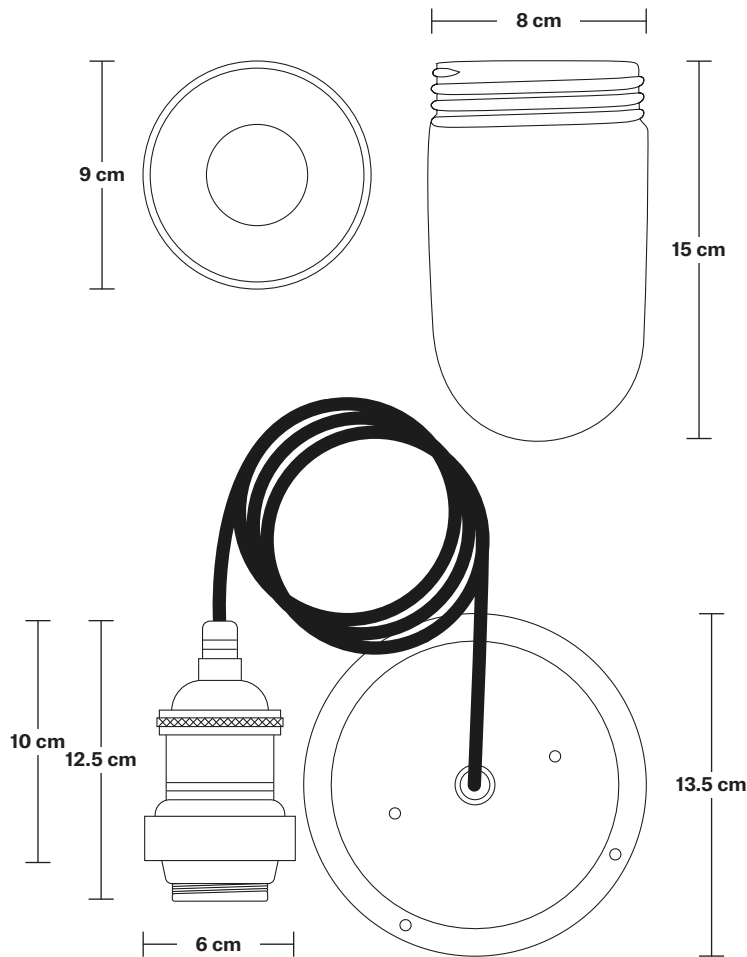

Holders available: Brass, Pewter.

Flex: 1m Black Round Plastic Flex.

Ceiling Rose: Pewter.

IP rating: IP65 with glass

DIMENSIONS

Shade Diameter: 46 cm / 18"

Shade Height (no holder): 15 cm / 6"

Holder Diameter: 6 cm / 2.5"

Holder Height: 12.5 cm / 4.3"

Ceiling Rose Diameter: 13.5 cm / 5.3"

Ceiling Rose Height: 3 cm / 1.2"

INDUSTVILLE

Brooklyn Outdoor & Bathroom Cord Set ES E27 Bulb Holder

Product Code: BR-IP65-CS

H: 115.5 cm x W: 13.5 cm x D: 13.5 cm

DIMENSIONS

Bulb Holder Diameter: 6 cm / 2.5"

Bulb Holder Height: 12.5 cm / 4.3"

Ceiling Rose Diameter: 13.5 cm / 5.3"

Ceiling Rose Height: 3 cm / 1.2"

Full Drop: 115.5 cm / 45.5"

Giant Step - 18 Inch - Shade Only

Product Code: GS18-SO

H: 15 cm x W: 46 cm x D: 46 cm

SPECIFICATIONS

We meet all UK and EU lighting and safety regulations.

Our products are hand finished to ensure an authentic vintage look and therefore they may vary slightly from those shown in the images.