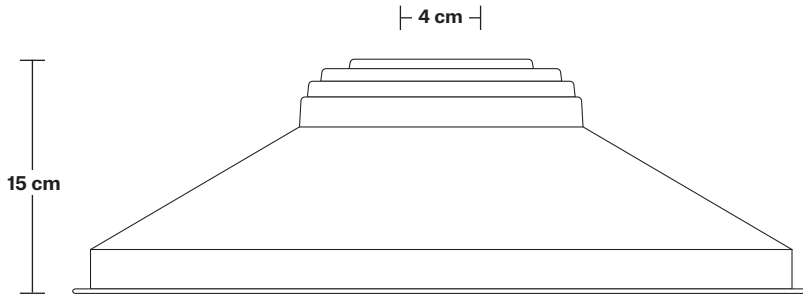

Holder Height: 12.5 cm / 4.3"

Ceiling Rose Diameter: 13.5 cm / 5.3"

Ceiling Rose Height: 3 cm / 1.2"

INDUSTVILLE

Brooklyn Outdoor & Bathroom Cord Set ES E27 Bulb Holder

Product Code: BR-IP65-CS

H: 115.5 cm x W: 13.5 cm x D: 13.5 cm

DIMENSIONS

Bulb Holder Diameter: 6 cm / 2.5"

Bulb Holder Height: 12.5 cm / 4.3"

Ceiling Rose Diameter: 13.5 cm / 5.3"

Ceiling Rose Height: 3 cm / 1.2"

Full Drop: 115.5 cm / 45.5"

Giant Step - 18 Inch - Shade Only

Product Code: GS18-SO

H: 15 cm x W: 46 cm x D: 46 cm

SPECIFICATIONS

We meet all UK and EU lighting and safety regulations.

Our products are hand finished to ensure an authentic vintage look and therefore they may vary slightly from those shown in the images.

Shade weight: 1.4 kg

INFORMATION

Finishes: Brass, Pewter.

DIMENSIONS

Shade Diameter: 46 cm / 18"

Shade Height (no holder): 15 cm / 6"

Brooklyn Outdoor & Bathroom Giant Step Pendant - 18 Inch

Brooklyn Outdoor & Bathroom Giant Step Pendant - 18 Inch - Brass