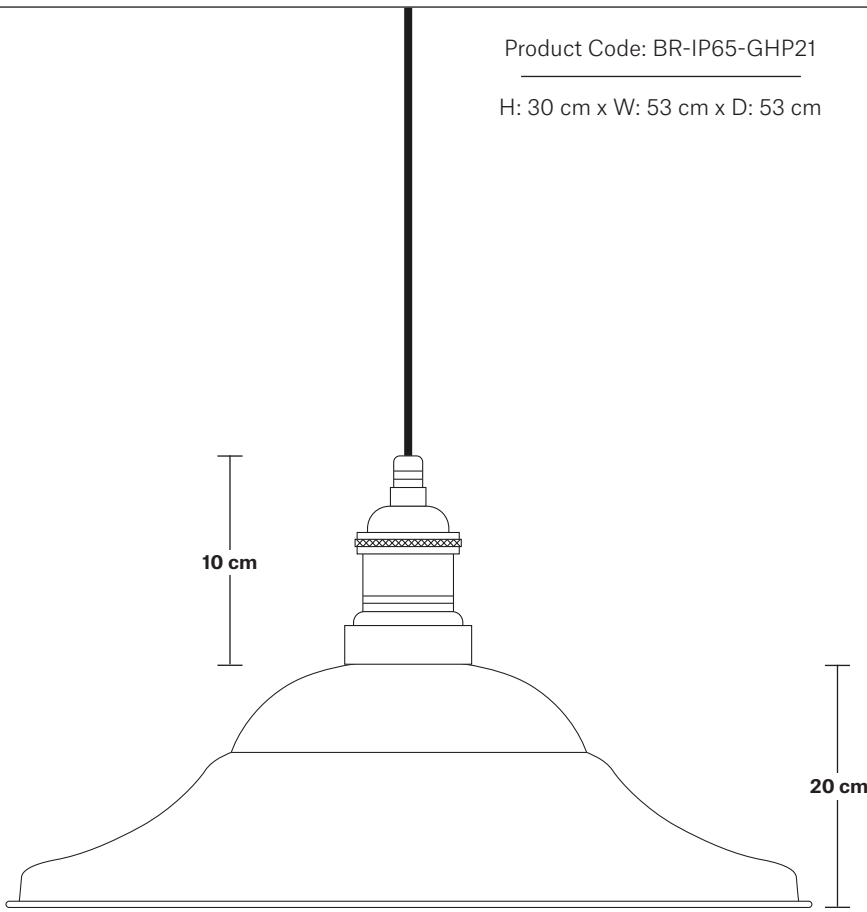

Brooklyn Outdoor & Bathroom Giant Hat Pendant - 21 Inch

Product Code: BR-IP65-GHP21

H: 30 cm x W: 53 cm x D: 53 cm

SPECIFICATIONS

We meet all UK and EU lighting and safety regulations.

Our products are hand finished to ensure an authentic vintage look and therefore they may vary slightly from those shown in the images.

Holders available: Brass, Pewter.

Flex: 1m Black Round Plastic Flex.

Ceiling Rose: Pewter.

IP rating: IP65 with glass

DIMENSIONS

Shade Diameter: 53 cm / 21"

Shade Height (no holder): 20 cm / 7.9"

Holder Diameter: 6 cm / 2.5"

Holder Height: 12.5 cm / 4.3"

Ceiling Rose Diameter: 13.5 cm / 5.3"

Ceiling Rose Height: 3 cm / 1.2"

INDUSTVILLE

Brooklyn Outdoor & Bathroom Cord Set ES E27 Bulb Holder

Product Code: BR-IP65-CS

H: 115.5 cm x W: 13.5 cm x D: 13.5 cm

DIMENSIONS

Bulb Holder Diameter: 6 cm / 2.5"

Bulb Holder Height: 12.5 cm / 4.3"

Ceiling Rose Diameter: 13.5 cm / 5.3"

Ceiling Rose Height: 3 cm / 1.2"

Full Drop: 115.5 cm / 45.5"

Brooklyn Outdoor & Bathroom Cord Set ES E27 Bulb Holder - Globe Glass