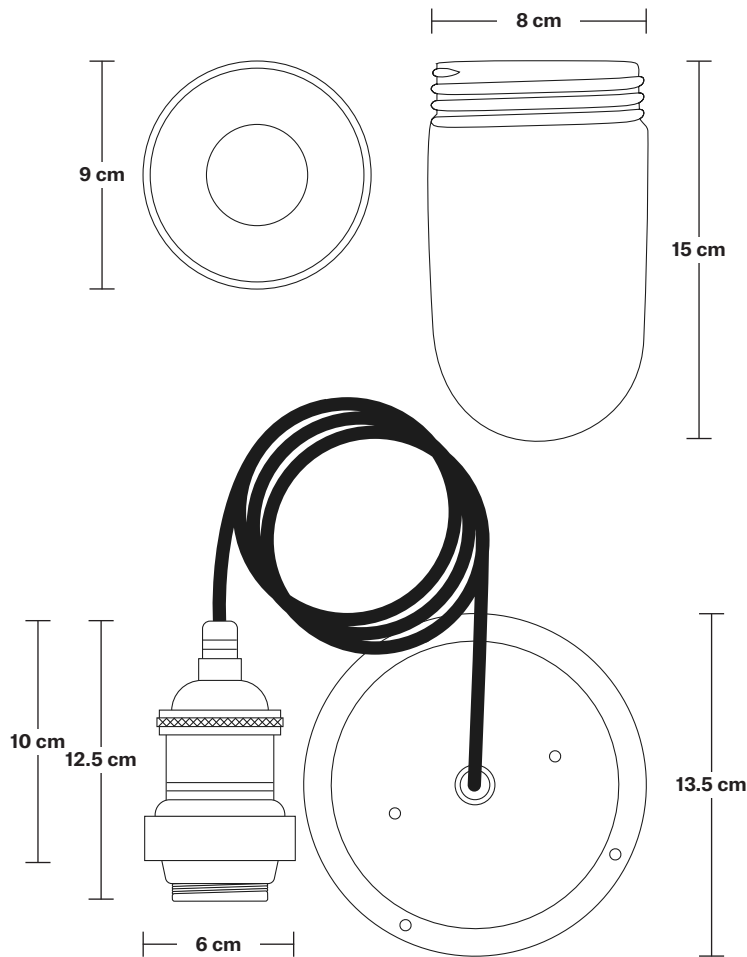

Brooklyn Outdoor & Bathroom Giant Hat Pendant - 21 Inch

Product Code: BR-IP65-GHP21

H: 30 cm x W: 53 cm x D: 53 cm

SPECIFICATIONS

We meet all UK and EU lighting and safety regulations.

Our products are hand finished to ensure an authentic vintage look and therefore they may vary slightly from those shown in the images.

Holder Height: 12.5 cm / 4.3"

Ceiling Rose Diameter: 13.5 cm / 5.3"

Ceiling Rose Height: 3 cm / 1.2"

INDUSTVILLE

Brooklyn Outdoor & Bathroom Cord Set ES E27 Bulb Holder

Product Code: BR-IP65-CS

H: 115.5 cm x W: 13.5 cm x D: 13.5 cm

DIMENSIONS

Bulb Holder Diameter: 6 cm / 2.5"

Bulb Holder Height: 12.5 cm / 4.3"

Ceiling Rose Diameter: 13.5 cm / 5.3"

Ceiling Rose Height: 3 cm / 1.2"

Full Drop: 115.5 cm / 45.5"

Brooklyn Outdoor & Bathroom Cord Set ES E27 Bulb Holder - Globe Glass

Product Code: GH21-SO

H: 20 cm x W: 53 cm x D: 53 cm

SPECIFICATIONS

We meet all UK and EU lighting and safety regulations.

Our products are hand finished to ensure an authentic vintage look and therefore they may vary slightly from those shown in the images.