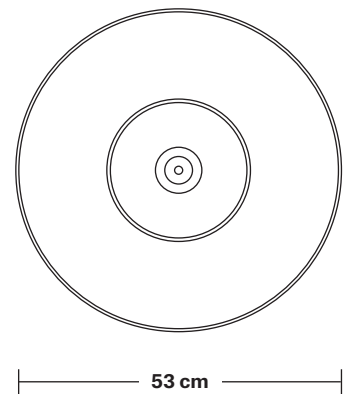

Holder Height: 12.5 cm / 4.3"

Ceiling Rose Diameter: 13.5 cm / 5.3"

Ceiling Rose Height: 3 cm / 1.2"

INDUSTVILLE

Brooklyn Outdoor & Bathroom Cord Set ES E27 Bulb Holder

Product Code: BR-IP65-CS

H: 115.5 cm x W: 13.5 cm x D: 13.5 cm

DIMENSIONS

Bulb Holder Diameter: 6 cm / 2.5"

Bulb Holder Height: 12.5 cm / 4.3"

Ceiling Rose Diameter: 13.5 cm / 5.3"

Ceiling Rose Height: 3 cm / 1.2"

Full Drop: 115.5 cm / 45.5"

Brooklyn Outdoor & Bathroom Cord Set ES E27 Bulb Holder - Globe Glass

DIMENSIONS

Bulb Holder Diameter: 6 cm / 2.5"

Bulb Holder Height: 12.5 cm / 4.3"

Ceiling Rose Diameter: 13.5 cm / 5.3"

Ceiling Rose Height: 3 cm / 1.2"

Full Drop: 115.5 cm / 45.5"

Giant Hat - 21 Inch - Shade Only

Product Code: GH21-SO

H: 20 cm x W: 53 cm x D: 53 cm

SPECIFICATIONS

We meet all UK and EU lighting and safety regulations.

Our products are hand finished to ensure an authentic vintage look and therefore they may vary slightly from those shown in the images.