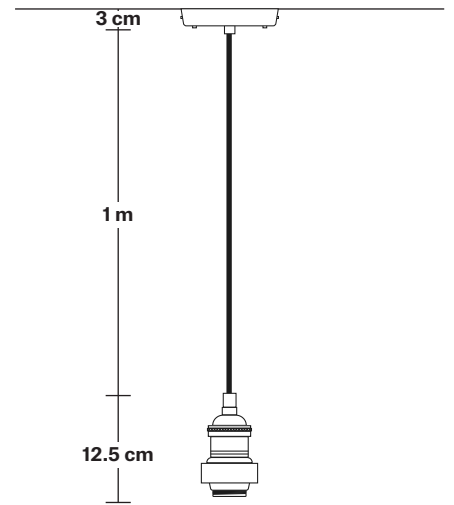

Holders available: Brass, Pewter.

Flex: 1m Black Round Plastic Flex.

Ceiling Rose: Pewter.

IP rating: IP65 with glass

DIMENSIONS

Shade Diameter: 53 cm / 21"

Shade Height (no holder): 20 cm / 7.9"

Holder Diameter: 6 cm / 2.5"

Holder Height: 12.5 cm / 4.3"

Ceiling Rose Diameter: 13.5 cm / 5.3"

Ceiling Rose Height: 3 cm / 1.2"

INDUSTVILLE

Brooklyn Outdoor & Bathroom Cord Set ES E27 Bulb Holder

Product Code: BR-IP65-CS

H: 115.5 cm x W: 13.5 cm x D: 13.5 cm

DIMENSIONS

Bulb Holder Diameter: 6 cm / 2.5"

Bulb Holder Height: 12.5 cm / 4.3"

Ceiling Rose Diameter: 13.5 cm / 5.3"

Ceiling Rose Height: 3 cm / 1.2"

Full Drop: 115.5 cm / 45.5"

Brooklyn Outdoor & Bathroom Cord Set ES E27 Bulb Holder - Globe Glass

DIMENSIONS

Bulb Holder Diameter: 6 cm / 2.5"

Bulb Holder Height: 12.5 cm / 4.3"

Ceiling Rose Diameter: 13.5 cm / 5.3"

Ceiling Rose Height: 3 cm / 1.2"

Full Drop: 115.5 cm / 45.5"

Giant Hat - 21 Inch - Shade Only