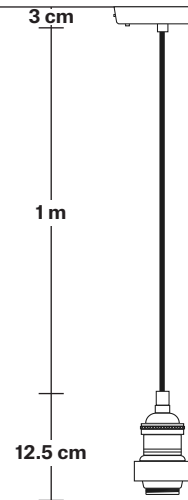

DIMENSIONS

Bulb Holder Diameter: 6 cm / 2.5"

Bulb Holder Height: 12.5 cm / 4.3"

Ceiling Rose Diameter: 13.5 cm / 5.3"

Ceiling Rose Height: 3 cm / 1.2"

Full Drop: 115.5 cm / 45.5"

Brooklyn Outdoor & Bathroom Cord Set ES E27 Bulb Holder - Globe Glass

Product Code: BR-IP65-CS-GLG

H: 115.5 cm x W: 15 cm x D: 15 cm

SPECIFICATIONS

We meet all UK and EU lighting and safety regulations.

Our products are hand finished to ensure an authentic vintage look and therefore they may vary slightly from those shown in the images.

DIMENSIONS

Bulb Holder Diameter: 6 cm / 2.5"

Bulb Holder Height: 12.5 cm / 4.3"

Ceiling Rose Diameter: 13.5 cm / 5.3"

Ceiling Rose Height: 3 cm / 1.2"

Full Drop: 115.5 cm / 45.5"

Giant Hat - 21 Inch - Shade Only

Product Code: GH21-SO

H: 20 cm x W: 53 cm x D: 53 cm

SPECIFICATIONS

We meet all UK and EU lighting and safety regulations.

Our products are hand finished to ensure an authentic vintage look and therefore they may vary slightly from those shown in the images.