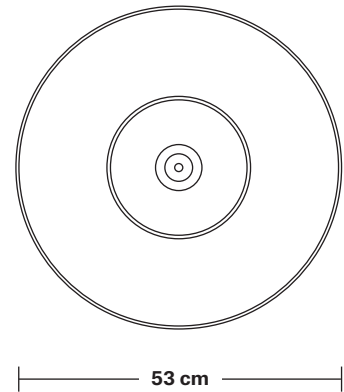

Brooklyn Outdoor & Bathroom Giant Hat Pendant - 21 Inch

Product Code: BR-IP65-GHP21

H: 30 cm x W: 53 cm x D: 53 cm

SPECIFICATIONS

We meet all UK and EU lighting and safety regulations.

Our products are hand finished to ensure an authentic vintage look and therefore they may vary slightly from those shown in the images.

Holders available: Brass, Pewter.

Flex: 1m Black Round Plastic Flex.

Ceiling Rose: Pewter.

IP rating: IP65 with glass

DIMENSIONS

Shade Diameter: 53 cm / 21"

Shade Height (no holder): 20 cm / 7.9"

Holder Diameter: 6 cm / 2.5"

DIMENSIONS

Bulb Holder Diameter: 6 cm / 2.5"

Bulb Holder Height: 12.5 cm / 4.3"

Ceiling Rose Diameter: 13.5 cm / 5.3"

Ceiling Rose Height: 3 cm / 1.2"

Full Drop: 115.5 cm / 45.5"

Brooklyn Outdoor & Bathroom Cord Set ES E27 Bulb Holder - Globe Glass

Product Code: GH21-SO

H: 20 cm x W: 53 cm x D: 53 cm

SPECIFICATIONS

We meet all UK and EU lighting and safety regulations.

Our products are hand finished to ensure an authentic vintage look and therefore they may vary slightly from those shown in the images.