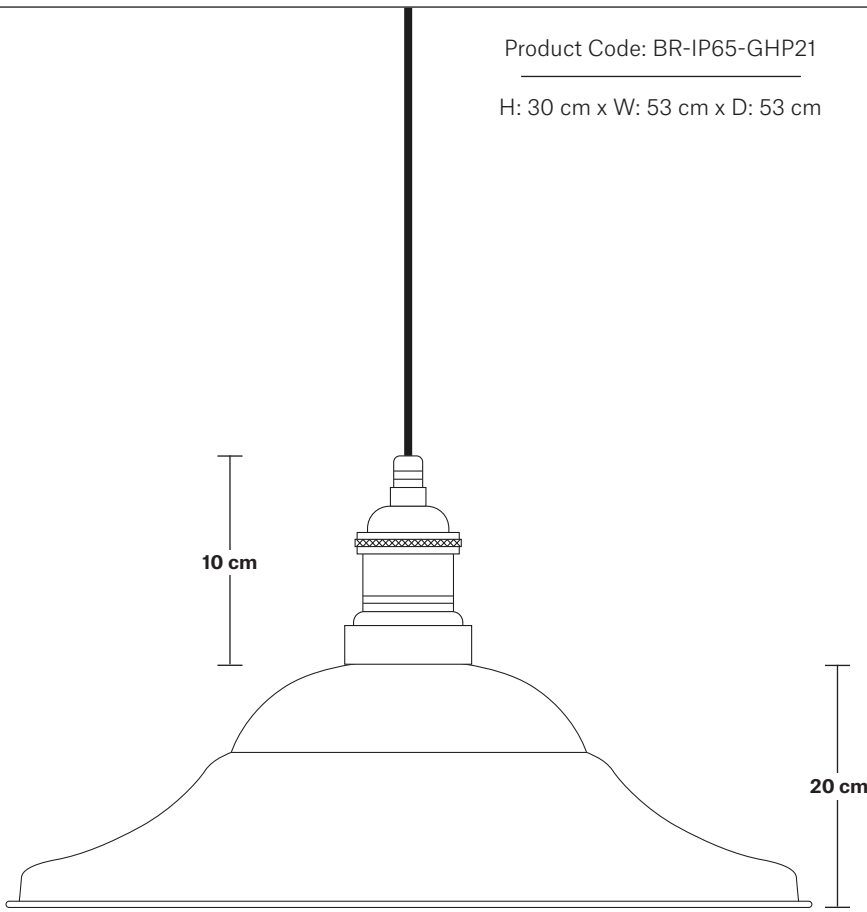

Brooklyn Outdoor & Bathroom Giant Hat Pendant - 21 Inch

Product Code: BR-IP65-GHP21

H: 30 cm x W: 53 cm x D: 53 cm

SPECIFICATIONS

We meet all UK and EU lighting and safety regulations.

Our products are hand finished to ensure an authentic vintage look and therefore they may vary slightly from those shown in the images.

Holders available: Brass, Pewter.

Flex: 1m Black Round Plastic Flex.

Ceiling Rose: Pewter.

IP rating: IP65 with glass

DIMENSIONS

Shade Diameter: 53 cm / 21"

Shade Height (no holder): 20 cm / 7.9"

Holder Diameter: 6 cm / 2.5"

Holder Height: 12.5 cm / 4.3"

Ceiling Rose Diameter: 13.5 cm / 5.3"

Ceiling Rose Height: 3 cm / 1.2"

Brooklyn Outdoor & Bathroom Cord Set ES E27 Bulb Holder

Product Code: BR-IP65-CS

H: 115.5 cm x W: 13.5 cm x D: 13.5 cm

DIMENSIONS

Bulb Holder Diameter: 6 cm / 2.5"

Bulb Holder Height: 12.5 cm / 4.3"

Ceiling Rose Diameter: 13.5 cm / 5.3"

Ceiling Rose Height: 3 cm / 1.2"

Full Drop: 115.5 cm / 45.5"

Giant Hat - 21 Inch - Shade Only