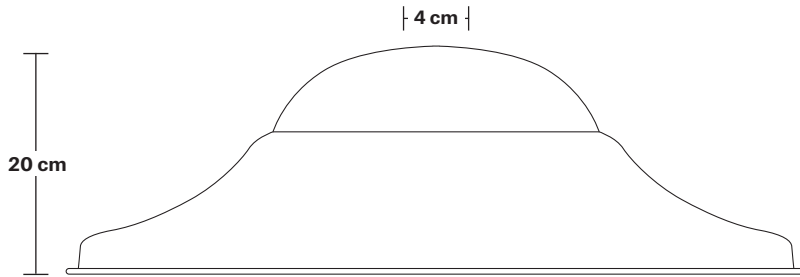

Holder Height: 12.5 cm / 4.3"

Ceiling Rose Diameter: 13.5 cm / 5.3"

Ceiling Rose Height: 3 cm / 1.2"

Brooklyn Outdoor & Bathroom Cord Set ES E27 Bulb Holder

Product Code: BR-IP65-CS

H: 115.5 cm x W: 13.5 cm x D: 13.5 cm

DIMENSIONS

Bulb Holder Diameter: 6 cm / 2.5"

Bulb Holder Height: 12.5 cm / 4.3"

Ceiling Rose Diameter: 13.5 cm / 5.3"

Ceiling Rose Height: 3 cm / 1.2"

Full Drop: 115.5 cm / 45.5"

Giant Hat - 21 Inch - Shade Only

Product Code: GH21-SO

H: 20 cm x W: 53 cm x D: 53 cm

SPECIFICATIONS

We meet all UK and EU lighting and safety regulations.

Our products are hand finished to ensure an authentic vintage look and therefore they may vary slightly from those shown in the images.