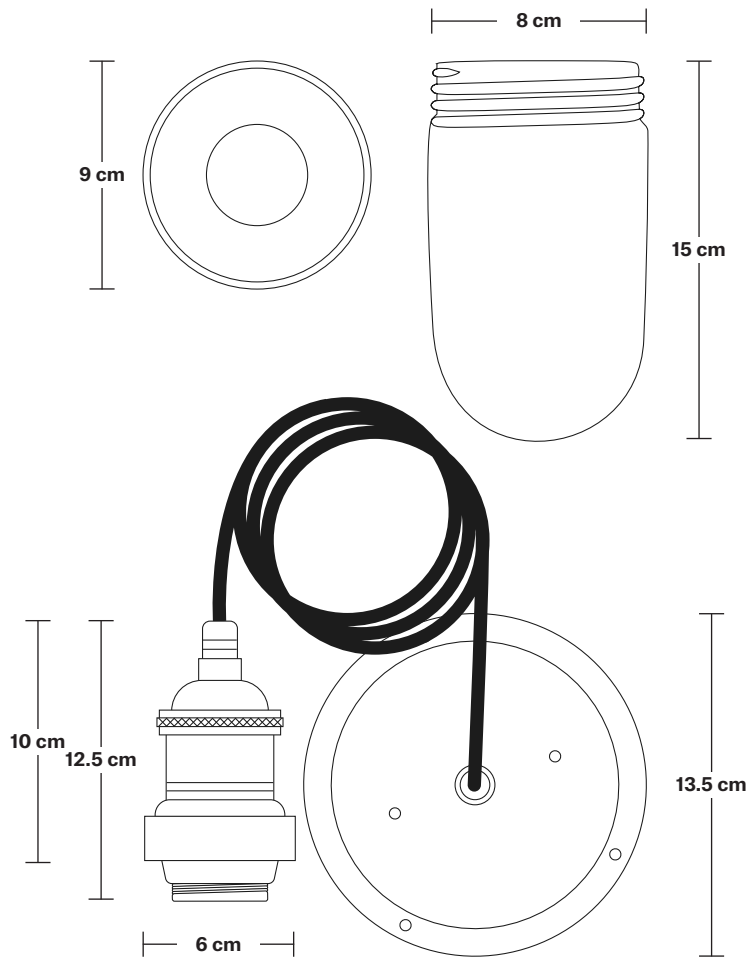

Brooklyn Outdoor & Bathroom Giant Hat Pendant - 21 Inch

Product Code: BR-IP65-GHP21

H: 30 cm x W: 53 cm x D: 53 cm

SPECIFICATIONS

We meet all UK and EU lighting and safety regulations.

Our products are hand finished to ensure an authentic vintage look and therefore they may vary slightly from those shown in the images.

Holder Height: 12.5 cm / 4.3"

Ceiling Rose Diameter: 13.5 cm / 5.3"

Ceiling Rose Height: 3 cm / 1.2"

Brooklyn Outdoor & Bathroom Cord Set ES E27 Bulb Holder

Product Code: BR-IP65-CS

H: 115.5 cm x W: 13.5 cm x D: 13.5 cm

DIMENSIONS

Bulb Holder Diameter: 6 cm / 2.5"

Bulb Holder Height: 12.5 cm / 4.3"

Ceiling Rose Diameter: 13.5 cm / 5.3"

Ceiling Rose Height: 3 cm / 1.2"

Full Drop: 115.5 cm / 45.5"

Giant Hat - 21 Inch - Shade Only

Product Code: GH21-SO

H: 20 cm x W: 53 cm x D: 53 cm

SPECIFICATIONS

We meet all UK and EU lighting and safety regulations.

Our products are hand finished to ensure an authentic vintage look and therefore they may vary slightly from those shown in the images.