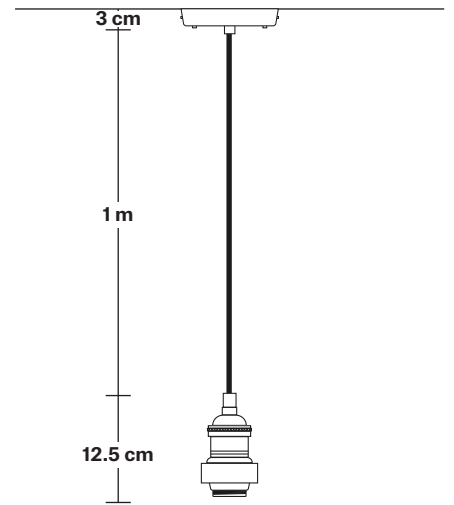

Holders available: Brass, Pewter.

Flex: 1m Black Round Plastic Flex.

Ceiling Rose: Pewter.

IP rating: IP65 with glass

DIMENSIONS

Shade Diameter: 53 cm / 21"

Shade Height (no holder): 20 cm / 7.9"

Holder Diameter: 6 cm / 2.5"

Holder Height: 12.5 cm / 4.3"

Ceiling Rose Diameter: 13.5 cm / 5.3"

Ceiling Rose Height: 3 cm / 1.2"

Brooklyn Outdoor & Bathroom Cord Set ES E27 Bulb Holder

Product Code: BR-IP65-CS

H: 115.5 cm x W: 13.5 cm x D: 13.5 cm

DIMENSIONS

Bulb Holder Diameter: 6 cm / 2.5"

Bulb Holder Height: 12.5 cm / 4.3"

Ceiling Rose Diameter: 13.5 cm / 5.3"

Ceiling Rose Height: 3 cm / 1.2"

Full Drop: 115.5 cm / 45.5"

Giant Hat - 21 Inch - Shade Only

Product Code: GH21-SO

H: 20 cm x W: 53 cm x D: 53 cm

SPECIFICATIONS

We meet all UK and EU lighting and safety regulations.

Our products are hand finished to ensure an authentic vintage look and therefore they may vary slightly from those shown in the images.