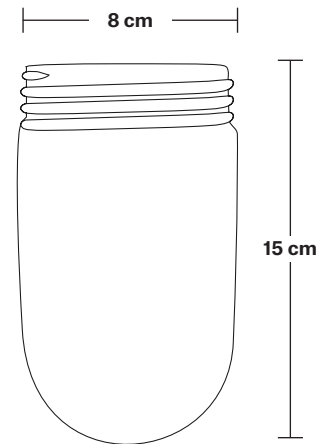

Holders available: Brass, Pewter.

Ceiling rose: Pewter.

IP rating: IP65 with glass

DIMENSIONS

Shade Diameter: 53 cm / 21"

Shade Height (no holder): 20 cm / 7.9"

Holder Diameter: 6 cm / 2.5"

Holder Height: 17 cm / 6.6"

Ceiling Rose Diameter: 13.5 cm / 5.3"

Ceiling Rose Height: 3 cm / 1.2"

INDUSTVILLE

Brooklyn Outdoor & Bathroom Flush Mount Holder

Product Code: BR-IP65-FMH

H: 17 cm x W: 13.5 cm x D: 13.5 cm

SPECIFICATIONS

We meet all UK and EU lighting and safety regulations.

INFORMATION

Finishes: Brass, Pewter, Copper.

Ready to be installed, installation required.

Wall mount screws not included.

Ceiling rose: Pewter.

IP rating: IP65 with glass.

DIMENSIONS

Holder Diameter: 6 cm / 2.5"

Holder Height: 17 cm / 6.6"

Ceiling Rose Diameter: 13.5 cm / 5.3"

Ceiling Rose Height: 3 cm / 1.2"

Giant Hat - 21 Inch - Shade Only

Product Code: GH21-SO

H: 20 cm x W: 53 cm x D: 53 cm

SPECIFICATIONS

We meet all UK and EU lighting and safety regulations.