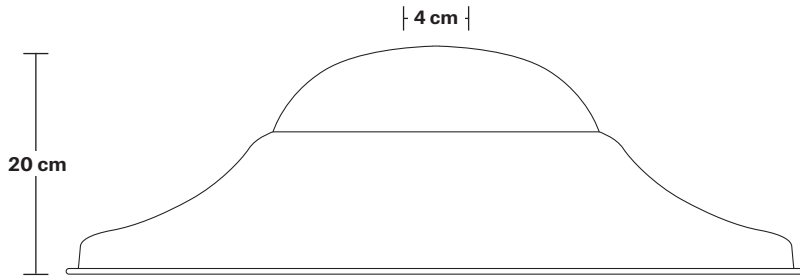

Ceiling Rose Diameter: 13.5 cm / 5.3"

Ceiling Rose Height: 3 cm / 1.2"

INDUSTVILLE

Brooklyn Outdoor & Bathroom Flush Mount Holder

Product Code: BR-IP65-FMH

H: 17 cm x W: 13.5 cm x D: 13.5 cm

SPECIFICATIONS

We meet all UK and EU lighting and safety regulations.

Holder Height: 17 cm / 6.6"

Ceiling Rose Diameter: 13.5 cm / 5.3"

Ceiling Rose Height: 3 cm / 1.2"

Giant Hat - 21 Inch - Shade Only

Product Code: GH21-SO

H: 20 cm x W: 53 cm x D: 53 cm

SPECIFICATIONS

We meet all UK and EU lighting and safety regulations.