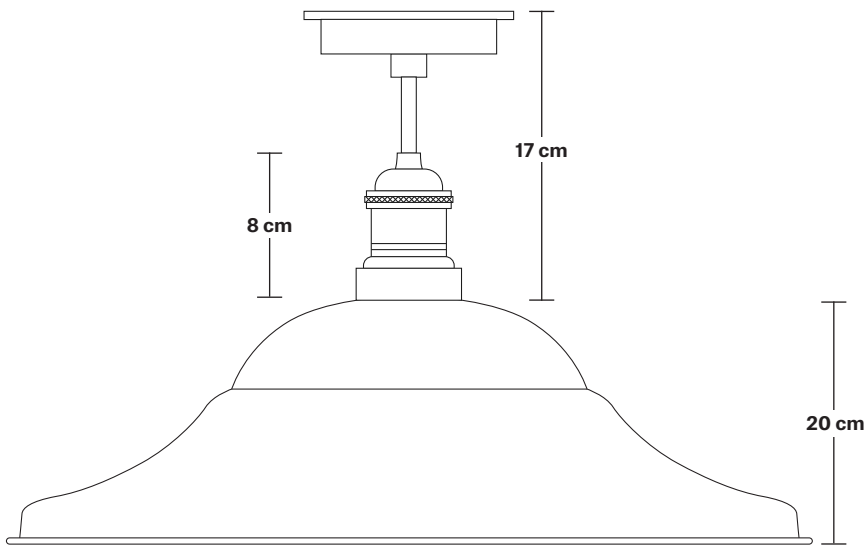

Brooklyn Outdoor & Bathroom Giant Hat Flush Mount - 21 Inch

Product Code: BR-IP65-GHFM21

H: 37 cm x W: 53 cm x D: 53 cm

SPECIFICATIONS

We meet all UK and EU lighting and safety regulations.

Our products are hand finished to ensure an authentic vintage look and therefore they may vary slightly from those shown in the images.

Bulb required: Standard screw (E27) fitting, max 40W.

Shade weight: 1.8 kg | **Holder weight:** 0.9 kg

Maximum weight: 2.7 kg

INFORMATION

Finishes: Brass.

Ready to be installed, installation required.

Wall mount screws not included.

Holders available: Brass, Pewter.

Ceiling rose: Pewter.

IP rating: IP65 with glass

DIMENSIONS

Shade Diameter: 53 cm / 21"

Shade Height (no holder): 20 cm / 7.9"

Holder Diameter: 6 cm / 2.5"

Holder Height: 17 cm / 6.6"

Ceiling Rose Diameter: 13.5 cm / 5.3"

Ceiling Rose Height: 3 cm / 1.2"

INDUSTVILLE

Brooklyn Outdoor & Bathroom Flush Mount Holder

Product Code: BR-IP65-FMH

H: 17 cm x W: 13.5 cm x D: 13.5 cm

SPECIFICATIONS

We meet all UK and EU lighting and safety regulations.