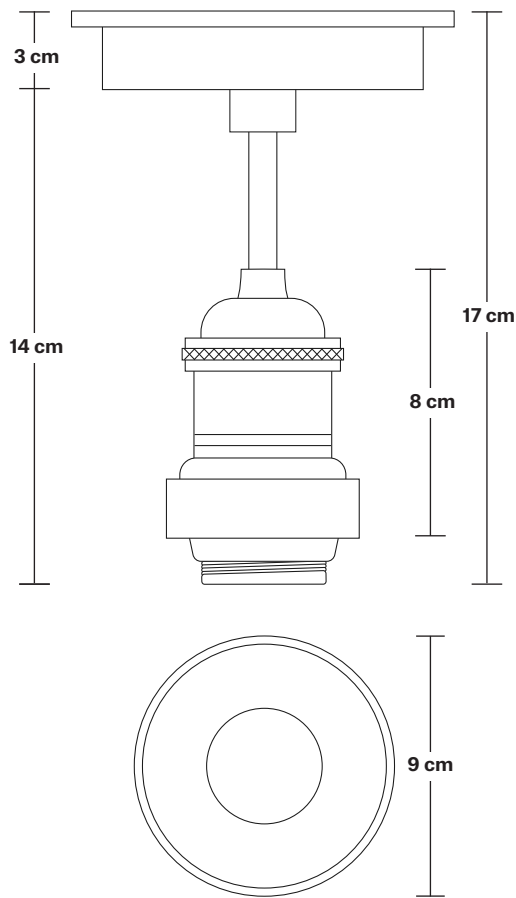

Holders available: Brass, Pewter.

Ceiling rose: Pewter.

IP rating: IP65 with glass

DIMENSIONS

Shade Diameter: 53 cm / 21"

Shade Height (no holder): 20 cm / 7.9"

Holder Diameter: 6 cm / 2.5"

Holder Height: 17 cm / 6.6"

Ceiling Rose Diameter: 13.5 cm / 5.3"

Ceiling Rose Height: 3 cm / 1.2"

INDUSTVILLE

Brooklyn Outdoor & Bathroom Flush Mount Holder

Product Code: BR-IP65-FMH

H: 17 cm x W: 13.5 cm x D: 13.5 cm

SPECIFICATIONS

We meet all UK and EU lighting and safety regulations.

INFORMATION

Finishes: Brass, Pewter, Copper.

Ready to be installed, installation required.

Wall mount screws not included.

Ceiling rose: Pewter.

IP rating: IP65 with glass.

DIMENSIONS

Holder Diameter: 6 cm / 2.5"

Holder Height: 17 cm / 6.6"

Ceiling Rose Diameter: 13.5 cm / 5.3"

Ceiling Rose Height: 3 cm / 1.2"

Giant Hat - 21 Inch - Shade Only

Product Code: GH21-SO

H: 20 cm x W: 53 cm x D: 53 cm

SPECIFICATIONS

We meet all UK and EU lighting and safety regulations.