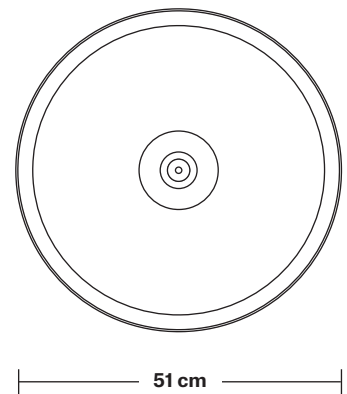

Holder Height: 12.5 cm / 4.3"

Ceiling Rose Diameter: 13.5 cm / 5.3"

Ceiling Rose Height: 3 cm / 1.2"

INDUSTVILLE

Brooklyn Outdoor & Bathroom Cord Set ES E27 Bulb Holder

Product Code: BR-IP65-CS

H: 115.5 cm x W: 13.5 cm x D: 13.5 cm

DIMENSIONS

Bulb Holder Diameter: 6 cm / 2.5"

Bulb Holder Height: 12.5 cm / 4.3"

Ceiling Rose Diameter: 13.5 cm / 5.3"

Ceiling Rose Height: 3 cm / 1.2"

Full Drop: 115.5 cm / 45.5"

INDUSTVILLE

Brooklyn Outdoor & Bathroom Cord Set ES E27 Bulb Holder - Globe Glass

DIMENSIONS

Bulb Holder Diameter: 6 cm / 2.5"

Bulb Holder Height: 12.5 cm / 4.3"

Ceiling Rose Diameter: 13.5 cm / 5.3"

Ceiling Rose Height: 3 cm / 1.2"

Full Drop: 115.5 cm / 45.5"

Giant Bell - 20 Inch - Shade Only

Product Code: GBL20-SO

H: 30 cm x W: 51 cm x D: 51 cm

SPECIFICATIONS

We meet all UK and EU lighting and safety regulations.

Our products are hand finished to ensure an authentic vintage look and therefore they may vary slightly from those shown in the images.