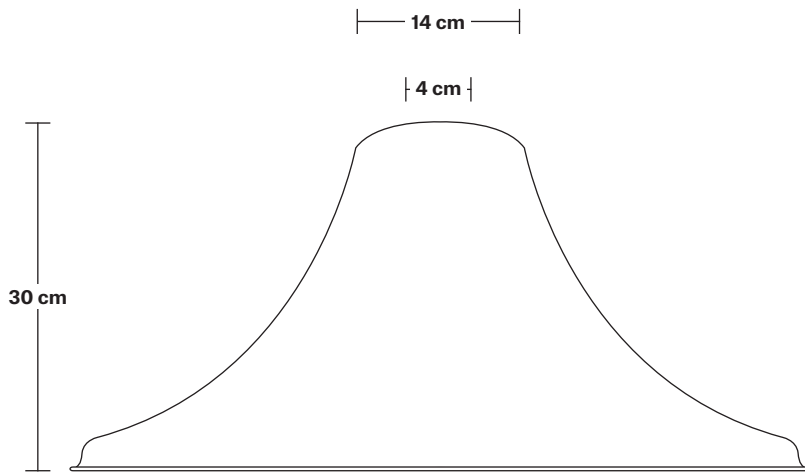

DIMENSIONS

Bulb Holder Diameter: 6 cm / 2.5"

Bulb Holder Height: 12.5 cm / 4.3"

Ceiling Rose Diameter: 13.5 cm / 5.3"

Ceiling Rose Height: 3 cm / 1.2"

Full Drop: 115.5 cm / 45.5"

INDUSTVILLE

Brooklyn Outdoor & Bathroom Cord Set ES E27 Bulb Holder - Globe Glass

DIMENSIONS

Bulb Holder Diameter: 6 cm / 2.5"

Bulb Holder Height: 12.5 cm / 4.3"

Ceiling Rose Diameter: 13.5 cm / 5.3"

Ceiling Rose Height: 3 cm / 1.2"

Full Drop: 115.5 cm / 45.5"

Giant Bell - 20 Inch - Shade Only

Product Code: GBL20-SO

H: 30 cm x W: 51 cm x D: 51 cm

SPECIFICATIONS

We meet all UK and EU lighting and safety regulations.

Our products are hand finished to ensure an authentic vintage look and therefore they may vary slightly from those shown in the images.

Shade weight: 1.8kg

INFORMATION

Finishes: Brass, Pewter.

DIMENSIONS

Shade Diameter: 51 cm / 20"

Shade Height (no holder): 30 cm / 11.8"

Brooklyn Outdoor & Bathroomr Giant Bell Pendant - 20 Inch

Brooklyn Outdoor & Bathroomr Giant Bell Pendant - 20 Inch - Brass