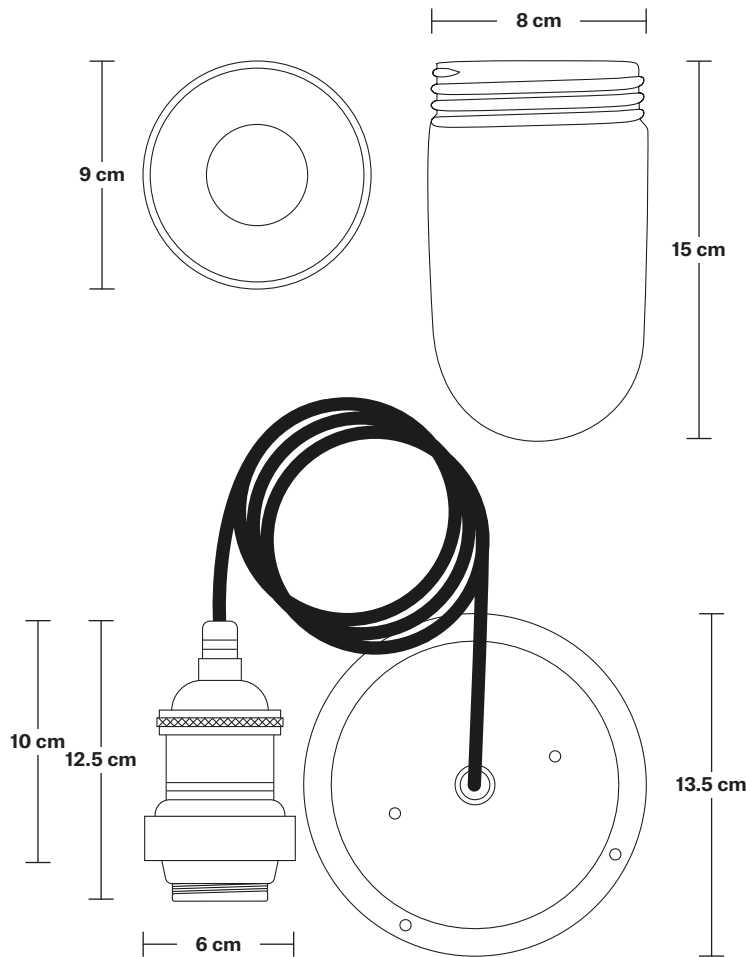

Brooklyn Outdoor & Bathroom Giant Bell Pendant - 20 Inch

Product Code: BR-IP65-GBLP20

H: 40 cm x W: 51 cm x D: 51 cm

51 cm

SPECIFICATIONS

We meet all UK and EU lighting and safety regulations.

Our products are hand finished to ensure an authentic vintage look and therefore they may vary slightly from those shown in the images.

Holder Height: 12.5 cm / 4.3"

Ceiling Rose Diameter: 13.5 cm / 5.3"

Ceiling Rose Height: 3 cm / 1.2"

INDUSTVILLE

Brooklyn Outdoor & Bathroom Cord Set ES E27 Bulb Holder

Product Code: BR-IP65-CS

H: 115.5 cm x W: 13.5 cm x D: 13.5 cm

DIMENSIONS

Bulb Holder Diameter: 6 cm / 2.5"

Bulb Holder Height: 12.5 cm / 4.3"

Ceiling Rose Diameter: 13.5 cm / 5.3"

Ceiling Rose Height: 3 cm / 1.2"

Full Drop: 115.5 cm / 45.5"

INDUSTVILLE

Brooklyn Outdoor & Bathroom Cord Set ES E27 Bulb Holder - Globe Glass

Product Code: GBL20-SO

H: 30 cm x W: 51 cm x D: 51 cm

SPECIFICATIONS

We meet all UK and EU lighting and safety regulations.

Our products are hand finished to ensure an authentic vintage look and therefore they may vary slightly from those shown in the images.