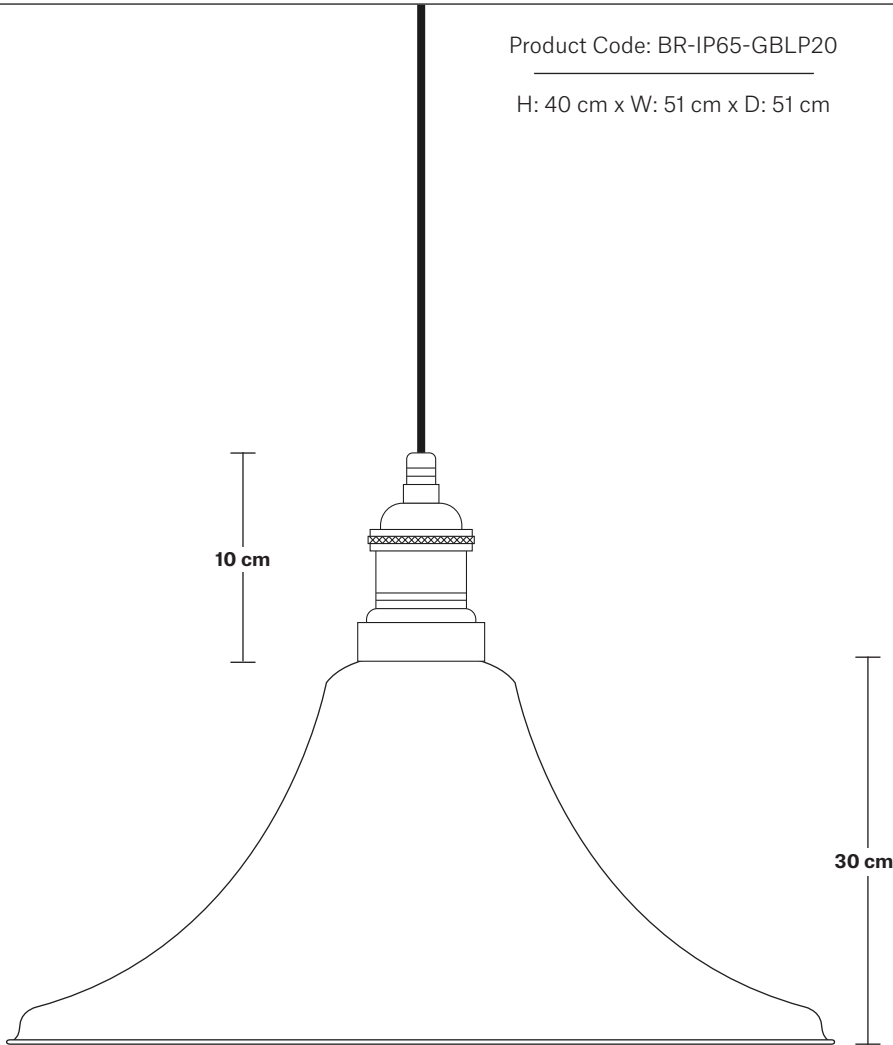

Brooklyn Outdoor & Bathroom Giant Bell Pendant - 20 Inch

Product Code: BR-IP65-GBLP20

H: 40 cm x W: 51 cm x D: 51 cm

51 cm

SPECIFICATIONS

We meet all UK and EU lighting and safety regulations.

Our products are hand finished to ensure an authentic vintage look and therefore they may vary slightly from those shown in the images.

Holders available: Brass, Pewter.

Flex: 1m Black Round Plastic Flex.

Ceiling Rose: Pewter.

IP rating: IP65 with glass

DIMENSIONS

Shade Diameter: 51 cm / 20"

Shade Height (no holder): 30 cm / 11.8"

Holder Diameter: 6 cm / 2.5"

Holder Height: 12.5 cm / 4.3"

Ceiling Rose Diameter: 13.5 cm / 5.3"

Ceiling Rose Height: 3 cm / 1.2"

INDUSTVILLE

Brooklyn Outdoor & Bathroom Cord Set ES E27 Bulb Holder

Product Code: BR-IP65-CS

H: 115.5 cm x W: 13.5 cm x D: 13.5 cm

DIMENSIONS

Bulb Holder Diameter: 6 cm / 2.5"

Bulb Holder Height: 12.5 cm / 4.3"

Ceiling Rose Diameter: 13.5 cm / 5.3"

Ceiling Rose Height: 3 cm / 1.2"

Full Drop: 115.5 cm / 45.5"

INDUSTVILLE

Brooklyn Outdoor & Bathroom Cord Set ES E27 Bulb Holder - Globe Glass