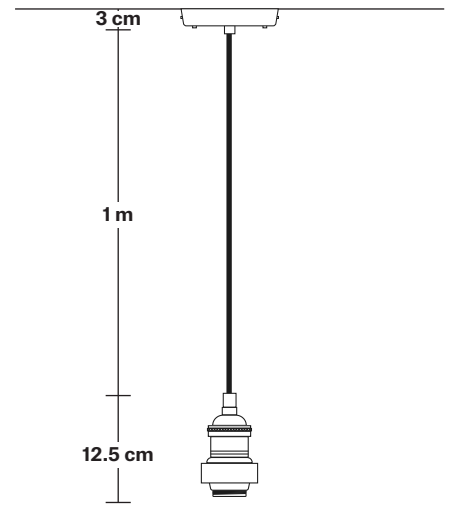

Holder Height: 12.5 cm / 4.3"

Ceiling Rose Diameter: 13.5 cm / 5.3"

Ceiling Rose Height: 3 cm / 1.2"

INDUSTVILLE

Brooklyn Outdoor & Bathroom Cord Set ES E27 Bulb Holder

Product Code: BR-IP65-CS

H: 115.5 cm x W: 13.5 cm x D: 13.5 cm

DIMENSIONS

Bulb Holder Diameter: 6 cm / 2.5"

Bulb Holder Height: 12.5 cm / 4.3"

Ceiling Rose Diameter: 13.5 cm / 5.3"

Ceiling Rose Height: 3 cm / 1.2"

Full Drop: 115.5 cm / 45.5"

INDUSTVILLE

Brooklyn Outdoor & Bathroom Cord Set ES E27 Bulb Holder - Globe Glass

Product Code: BR-IP65-CS-GLG

H: 115.5 cm x W: 15 cm x D: 15 cm

SPECIFICATIONS

We meet all UK and EU lighting and safety regulations.

Our products are hand finished to ensure an authentic vintage look and therefore they may vary slightly from those shown in the images.

DIMENSIONS

Bulb Holder Diameter: 6 cm / 2.5"

Bulb Holder Height: 12.5 cm / 4.3"

Ceiling Rose Diameter: 13.5 cm / 5.3"

Ceiling Rose Height: 3 cm / 1.2"

Full Drop: 115.5 cm / 45.5"

Giant Bell - 20 Inch - Shade Only