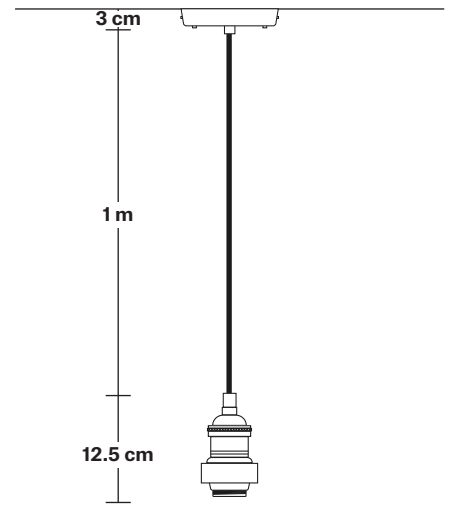

Brooklyn Outdoor & Bathroom Giant Bell Pendant - 20 Inch

Product Code: BR-IP65-GBLP20

H: 40 cm x W: 51 cm x D: 51 cm

51 cm

SPECIFICATIONS

We meet all UK and EU lighting and safety regulations.

Our products are hand finished to ensure an authentic vintage look and therefore they may vary slightly from those shown in the images.

Holders available: Brass, Pewter.

Flex: 1m Black Round Plastic Flex.

Ceiling Rose: Pewter.

IP rating: IP65 with glass

DIMENSIONS

Shade Diameter: 51 cm / 20"

Shade Height (no holder): 30 cm / 11.8"

Holder Diameter: 6 cm / 2.5"

Holder Height: 12.5 cm / 4.3"

Ceiling Rose Diameter: 13.5 cm / 5.3"

Ceiling Rose Height: 3 cm / 1.2"

INDUSTVILLE

Brooklyn Outdoor & Bathroom Cord Set ES E27 Bulb Holder

Product Code: BR-IP65-CS

H: 115.5 cm x W: 13.5 cm x D: 13.5 cm

DIMENSIONS

Bulb Holder Diameter: 6 cm / 2.5"

Bulb Holder Height: 12.5 cm / 4.3"

Ceiling Rose Diameter: 13.5 cm / 5.3"

Ceiling Rose Height: 3 cm / 1.2"

Full Drop: 115.5 cm / 45.5"

INDUSTVILLE

Brooklyn Outdoor & Bathroom Cord Set ES E27 Bulb Holder - Globe Glass