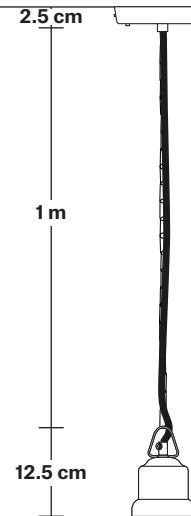

Brooklyn Chain Cord Set ES E27 Bulb Holder

Product Code: BR-CS

H: 115 cm x W: 12 cm x D: 12 cm

SPECIFICATIONS

We meet all UK and EU lighting and safety regulations.

Our products are hand finished to ensure an authentic vintage look and therefore they may vary slightly from those shown in the images.

Bulb required: Standard screw (E27) fitting, max 40W.

Weight: 0.5 kg

INFORMATION

Finishes: Pewter and Light Pewter.

Ready to be installed, installation required.

Wall mount screws not included.

Flex: 1m Black Round Plastic Flex and 1m Chain.

Ceiling rose: Pewter.

DIMENSIONS

Bulb Holder Diameter: 9 cm / 3.5"

Bulb Holder Height: 10 cm / 3.9"

Ceiling Rose Diameter: 12 cm / 4.7"

Ceiling Rose Height: 2.5 cm / 1"

Full Drop: 115 cm / 45.3"