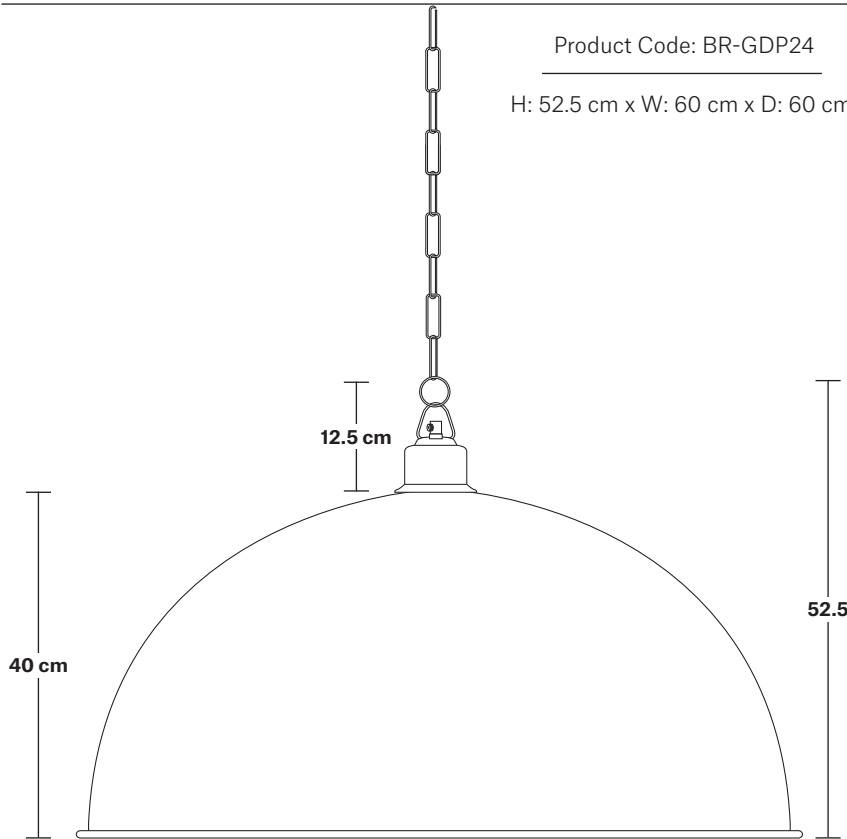

# Brooklyn Dome Pendant - 24 Inch

Product Code: BR-GDP24

H: 52.5 cm x W: 60 cm x D: 60 cm

**Bulb required:** Standard screw (E27) fitting, max 40W.

**Shade weight:** 4.8 kg | **Holder weight:** 0.6 kg

**Maximum weight:** 5.4 kg

## DIMENSIONS

Shade Diameter: 60 cm / 23.6"

Shade Height (no holder): 40 cm / 15.9"

Holder Diameter: 9 cm / 3.6"

Holder Height: 10 cm / 4"

Ceiling Rose Diameter: 12 cm / 4.9"

Ceiling Rose Height: 2.5 cm / 1"

# Dome - 24 Inch - Shade Only

Product Code: GD24-SO

H: 40 cm x W: 60 cm x D: 60 cm