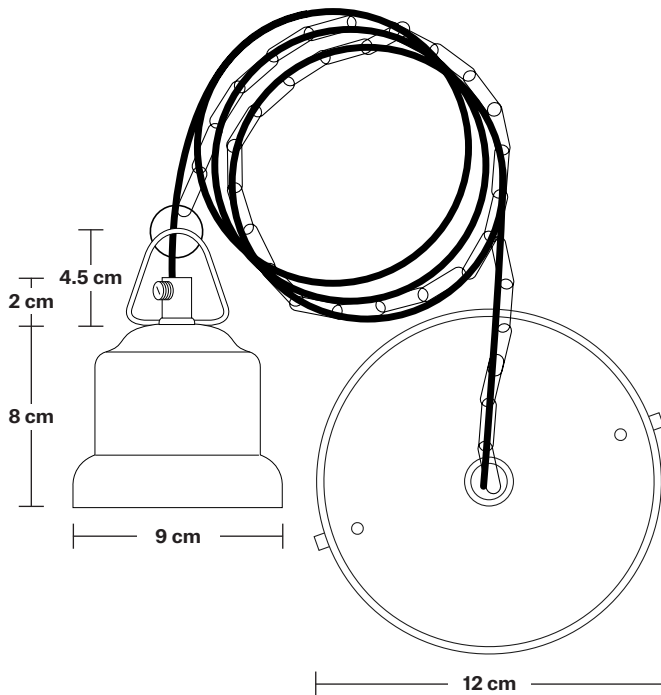

# Brooklyn Dome Pendant - 24 Inch

Product Code: BR-GDP24

H: 52.5 cm x W: 60 cm x D: 60 cm

## DIMENSIONS

Shade Diameter: 60 cm / 23.6"

Shade Height (no holder): 40 cm / 15.9"

Holder Diameter: 9 cm / 3.6"

Holder Height: 10 cm / 4"

Ceiling Rose Diameter: 12 cm / 4.9"

Ceiling Rose Height: 2.5 cm / 1"

# Brooklyn Chain Cord Set ES E27 Bulb Holder

Product Code: BR-CS

H: 115 cm x W: 12 cm x D: 12 cm

## DIMENSIONS

Bulb Holder Diameter: 9 cm / 3.5"

Bulb Holder Height: 10 cm / 3.9"

Ceiling Rose Diameter: 12 cm / 4.7"

Ceiling Rose Height: 2.5 cm / 1"

Full Drop: 115 cm / 45.3"