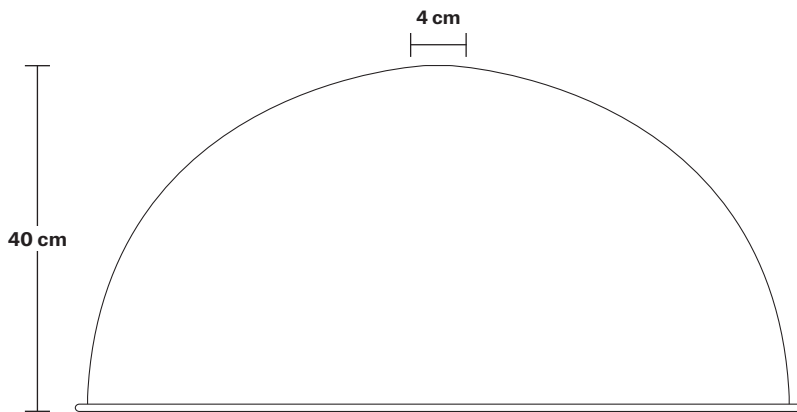

# Brooklyn Dome Pendant - 24 Inch

Product Code: BR-GDP24

H: 52.5 cm x W: 60 cm x D: 60 cm

## DIMENSIONS

Shade Diameter: 60 cm / 23.6"

Shade Height (no holder): 40 cm / 15.9"

Holder Diameter: 9 cm / 3.6"

Holder Height: 10 cm / 4"

Ceiling Rose Diameter: 12 cm / 4.9"

Ceiling Rose Height: 2.5 cm / 1"

## DIMENSIONS

Bulb Holder Diameter: 9 cm / 3.5"

Bulb Holder Height: 10 cm / 3.9"

Ceiling Rose Diameter: 12 cm / 4.7"

Ceiling Rose Height: 2.5 cm / 1"

Full Drop: 115 cm / 45.3"

# Dome - 24 Inch - Shade Only

Product Code: GD24-SO

H: 40 cm x W: 60 cm x D: 60 cm