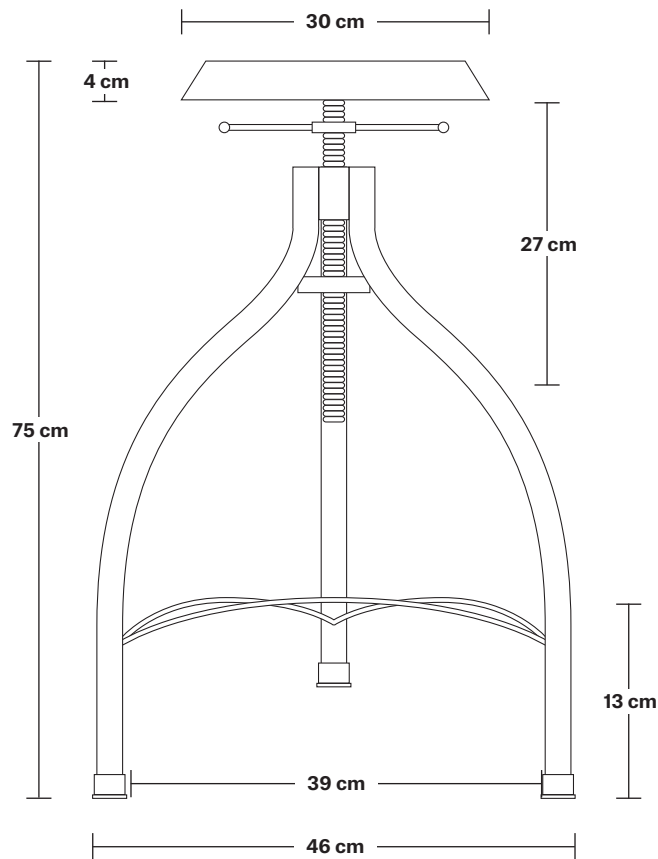

Cooper Solid Wood & Metal Adjustable Bar Stool - 34 Inch

Product Code: ST-C-W

H: 75 cm x W: 46 cm x D: 46 cm

SPECIFICATIONS

Our products are hand finished to ensure an authentic vintage look and therefore they may vary slightly from those shown in the images.

Legs: 3

Seat: Adjustable

Weight: 6.9 kg

INFORMATION

Seat Material: Wood.

Ready to be installed, installation required.

Frame Material: Iron with a Pewter finish.

DIMENSIONS

Height: 75 cm / 29.5"

Width: 46 cm / 18.1"

Depth: 46 cm / 18.1"