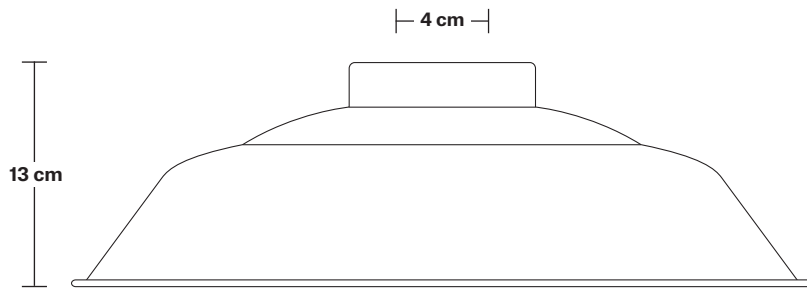

Wall mount screws not included.

Holders available: Brass and Pewter.

DIMENSIONS

Shade Diameter: 41 cm / 16"

Shade Height (no holder): 13 cm / 5.1"

Holder Diameter: 6 cm / 2.3"

Holder Height: 25 cm / 10"

Wall Rose Diameter: 13 cm / 5.1"

Wall Rose Height: 3 cm / 1.2"

INDUSTVILLE

Swan Neck Wall Holder

Product Code: SN-WL

H: 25 cm x W: 13 cm x D: 33 cm

SPECIFICATIONS

We meet all UK and EU lighting and safety regulations.

Our products are hand finished to ensure an authentic vintage look and therefore they may vary slightly from those shown in the images.

DIMENSIONS

Holder Diameter: 6 cm / 2.3"

Holder Height: 25 cm / 10"

Projection: 23 cm / 9.1"

Ceiling Rose Diameter: 13 cm / 5.1"

Ceiling Rose Depth: 3 cm / 1.2"

Step - 16 Inch - Shade Only

Product Code: S16-SO

H: 13 cm x W: 41 cm x D: 41 cm

SPECIFICATIONS

We meet all UK and EU lighting and safety regulations.

Our products are hand finished to ensure an authentic vintage look and therefore they may vary slightly from those shown in the images.