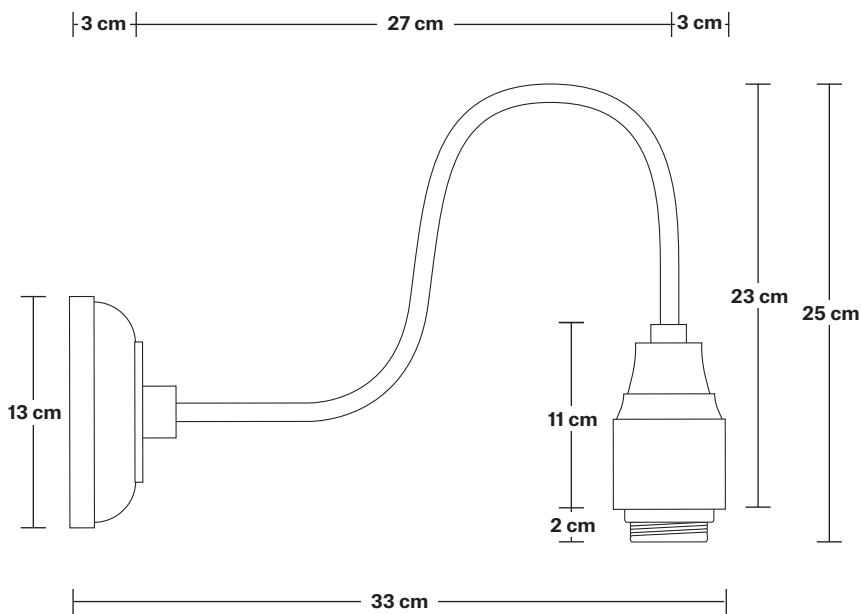

Bulb required: Standard screw (E27) fitting, max 40W.

Shade weight: 1.2 kg | **Holder weight:** 0.6 kg

Maximum weight: 1.8 kg

INFORMATION

Finishes: Brass and Pewter.

Ready to be installed, installation required.

Wall mount screws not included.

Holders available: Brass and Pewter.

DIMENSIONS

Shade Diameter: 41 cm / 16"

Shade Height (no holder): 13 cm / 5.1"

Holder Diameter: 6 cm / 2.3"

Holder Height: 25 cm / 10"

Wall Rose Diameter: 13 cm / 5.1"

Wall Rose Height: 3 cm / 1.2"

INDUSTVILLE

Swan Neck Wall Holder

Product Code: SN-WL

H: 25 cm x W: 13 cm x D: 33 cm

SPECIFICATIONS

We meet all UK and EU lighting and safety regulations.

Our products are hand finished to ensure an authentic vintage look and therefore they may vary slightly from those shown in the images.

DIMENSIONS

Holder Diameter: 6 cm / 2.3"

Holder Height: 25 cm / 10"

Projection: 23 cm / 9.1"

Ceiling Rose Diameter: 13 cm / 5.1"

Ceiling Rose Depth: 3 cm / 1.2"

Step - 16 Inch - Shade Only

Product Code: S16-SO