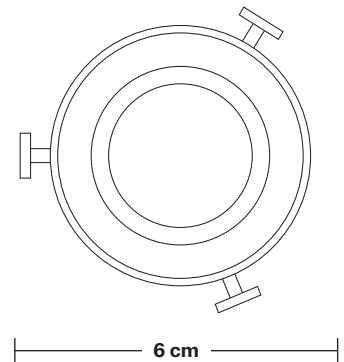

Wall mount screws not included.

Holders available: Brass and Pewter.

DIMENSIONS

Shade Diameter: 41 cm / 16"

Shade Height (no holder): 13 cm / 5.1"

Holder Diameter: 6 cm / 2.3"

Holder Height: 25 cm / 10"

Wall Rose Diameter: 13 cm / 5.1"

Wall Rose Height: 3 cm / 1.2"

INDUSTVILLE

Swan Neck Wall Holder

Product Code: SN-WL

H: 25 cm x W: 13 cm x D: 33 cm

SPECIFICATIONS

We meet all UK and EU lighting and safety regulations.

Our products are hand finished to ensure an authentic vintage look and therefore they may vary slightly from those shown in the images.

DIMENSIONS

Holder Diameter: 6 cm / 2.3"

Holder Height: 25 cm / 10"

Projection: 23 cm / 9.1"

Ceiling Rose Diameter: 13 cm / 5.1"

Ceiling Rose Depth: 3 cm / 1.2"

Step - 16 Inch - Shade Only

Product Code: S16-SO

H: 13 cm x W: 41 cm x D: 41 cm

SPECIFICATIONS

We meet all UK and EU lighting and safety regulations.

Our products are hand finished to ensure an authentic vintage look and therefore they may vary slightly from those shown in the images.