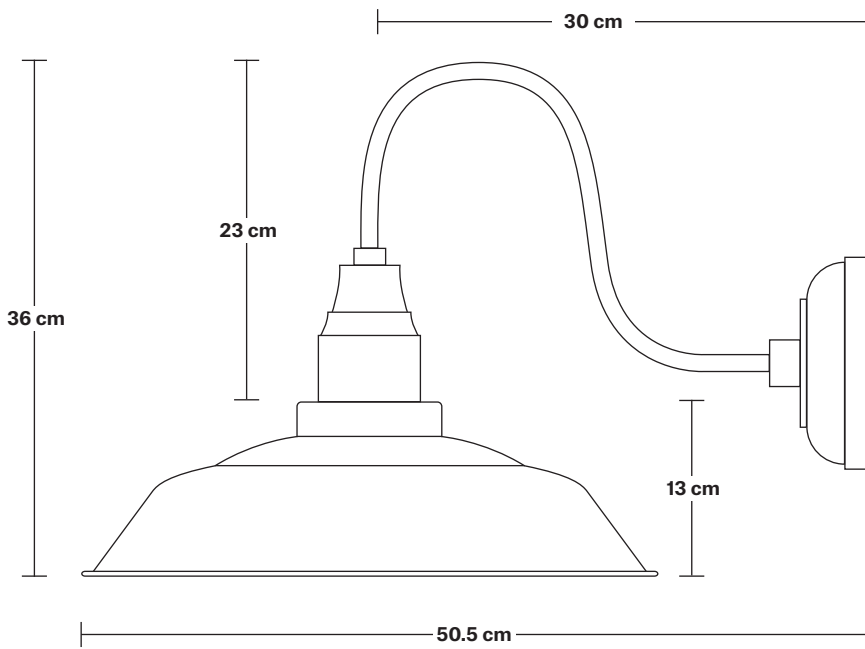

Swan Neck Step Wall Light - 16 Inch

Product Code: SN-SWL16

H: 36 cm x W: 41 cm x D: 50.5 cm

SPECIFICATIONS

We meet all UK and EU lighting and safety regulations.

Our products are hand finished to ensure an authentic vintage look and therefore they may vary slightly from those shown in the images.

Bulb required: Standard screw (E27) fitting, max 40W.

Shade weight: 1.2 kg | **Holder weight:** 0.6 kg

Maximum weight: 1.8 kg

INFORMATION

Finishes: Brass and Pewter.

Ready to be installed, installation required.

Wall mount screws not included.

Holders available: Brass and Pewter.

DIMENSIONS

Shade Diameter: 41 cm / 16"

Shade Height (no holder): 13 cm / 5.1"

Holder Diameter: 6 cm / 2.3"

Holder Height: 25 cm / 10"

Wall Rose Diameter: 13 cm / 5.1"

Wall Rose Height: 3 cm / 1.2"

INDUSTVILLE

Swan Neck Wall Holder

Product Code: SN-WL

H: 25 cm x W: 13 cm x D: 33 cm

SPECIFICATIONS

We meet all UK and EU lighting and safety regulations.

Our products are hand finished to ensure an authentic vintage look and therefore they may vary slightly from those shown in the images.