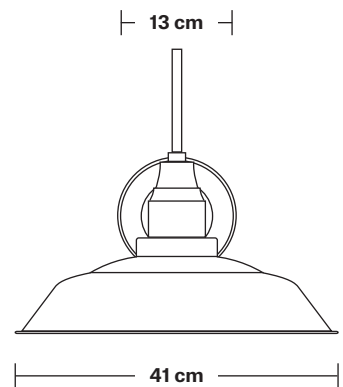

Swan Neck Step Wall Light - 16 Inch

Product Code: SN-SWL16

H: 36 cm x W: 41 cm x D: 50.5 cm

SPECIFICATIONS

We meet all UK and EU lighting and safety regulations.

Our products are hand finished to ensure an authentic vintage look and therefore they may vary slightly from those shown in the images.

Wall mount screws not included.

Holders available: Brass and Pewter.

DIMENSIONS

Shade Diameter: 41 cm / 16"

Shade Height (no holder): 13 cm / 5.1"

Holder Diameter: 6 cm / 2.3"

Holder Height: 25 cm / 10"

Wall Rose Diameter: 13 cm / 5.1"

Wall Rose Height: 3 cm / 1.2"

INDUSTVILLE

Swan Neck Wall Holder

Product Code: SN-WL

H: 25 cm x W: 13 cm x D: 33 cm

SPECIFICATIONS

We meet all UK and EU lighting and safety regulations.

Our products are hand finished to ensure an authentic vintage look and therefore they may vary slightly from those shown in the images.

DIMENSIONS

Holder Diameter: 6 cm / 2.3"

Holder Height: 25 cm / 10"

Projection: 23 cm / 9.1"

Ceiling Rose Diameter: 13 cm / 5.1"

Ceiling Rose Depth: 3 cm / 1.2"

Step - 16 Inch - Shade Only

Product Code: S16-SO