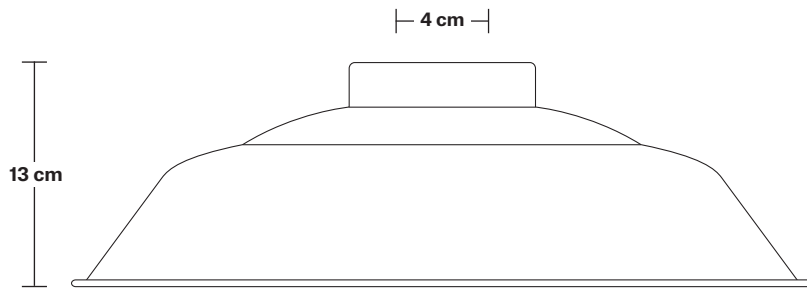

Wall mount screws not included.

Holders available: Brass and Pewter.

DIMENSIONS

Shade Diameter: 41 cm / 16"

Shade Height (no holder): 13 cm / 5.1"

Holder Diameter: 6 cm / 2.3"

Holder Height: 25 cm / 10"

Wall Rose Diameter: 13 cm / 5.1"

Wall Rose Height: 3 cm / 1.2"

INDUSTVILLE

Swan Neck Wall Holder

Product Code: SN-WL

H: 25 cm x W: 13 cm x D: 33 cm

SPECIFICATIONS

We meet all UK and EU lighting and safety regulations.

Our products are hand finished to ensure an authentic vintage look and therefore they may vary slightly from those shown in the images.

DIMENSIONS

Holder Diameter: 6 cm / 2.3"

Holder Height: 25 cm / 10"

Projection: 23 cm / 9.1"

Ceiling Rose Diameter: 13 cm / 5.1"

Ceiling Rose Depth: 3 cm / 1.2"

INDUSTVILLE

Step - 16 Inch - Shade Only

Product Code: S16-SO

H: 13 cm x W: 41 cm x D: 41 cm

SPECIFICATIONS

We meet all UK and EU lighting and safety regulations.

Our products are hand finished to ensure an authentic vintage look and therefore they may vary slightly from those shown in the images.