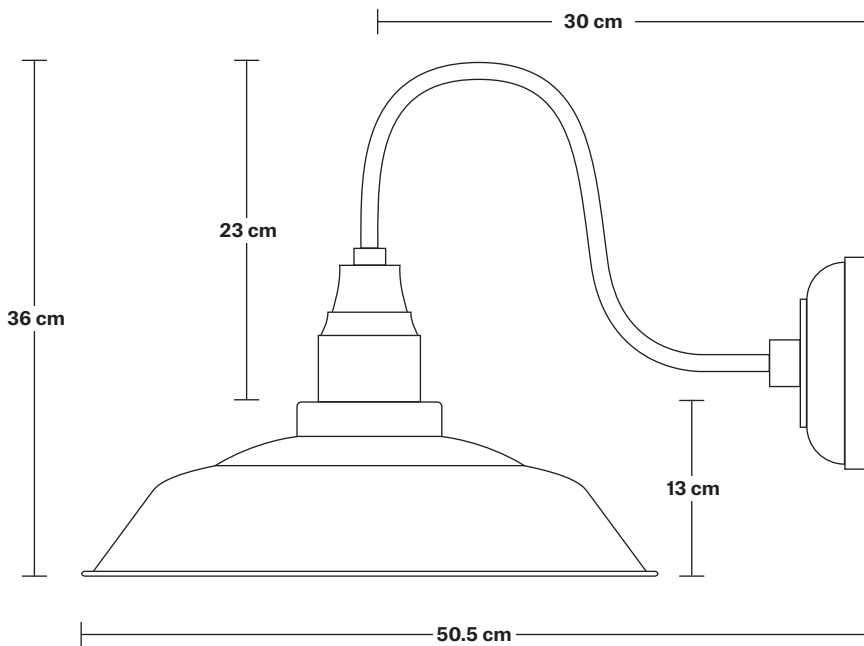

Swan Neck Step Wall Light - 16 Inch

Product Code: SN-SWL16

H: 36 cm x W: 41 cm x D: 50.5 cm

SPECIFICATIONS

We meet all UK and EU lighting and safety regulations.

Our products are hand finished to ensure an authentic vintage look and therefore they may vary slightly from those shown in the images.

Wall mount screws not included.

Holders available: Brass and Pewter.

DIMENSIONS

Shade Diameter: 41 cm / 16"

Shade Height (no holder): 13 cm / 5.1"

Holder Diameter: 6 cm / 2.3"

Holder Height: 25 cm / 10"

Wall Rose Diameter: 13 cm / 5.1"

Wall Rose Height: 3 cm / 1.2"

INDUSTVILLE

Swan Neck Wall Holder

Product Code: SN-WL

H: 25 cm x W: 13 cm x D: 33 cm

SPECIFICATIONS

We meet all UK and EU lighting and safety regulations.

Our products are hand finished to ensure an authentic vintage look and therefore they may vary slightly from those shown in the images.

DIMENSIONS

Holder Diameter: 6 cm / 2.3"

Holder Height: 25 cm / 10"

Projection: 23 cm / 9.1"

Ceiling Rose Diameter: 13 cm / 5.1"

Ceiling Rose Depth: 3 cm / 1.2"

INDUSTVILLE

Step - 16 Inch - Shade Only