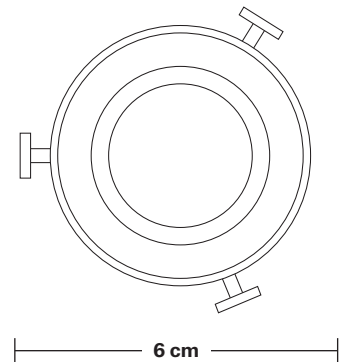

Wall mount screws not included.

Holders available: Brass and Pewter.

DIMENSIONS

Shade Diameter: 41 cm / 16"

Shade Height (no holder): 13 cm / 5.1"

Holder Diameter: 6 cm / 2.3"

Holder Height: 25 cm / 10"

Wall Rose Diameter: 13 cm / 5.1"

Wall Rose Height: 3 cm / 1.2"

INDUSTVILLE

Swan Neck Wall Holder

Product Code: SN-WL

H: 25 cm x W: 13 cm x D: 33 cm

SPECIFICATIONS

We meet all UK and EU lighting and safety regulations.

Our products are hand finished to ensure an authentic vintage look and therefore they may vary slightly from those shown in the images.

DIMENSIONS

Holder Diameter: 6 cm / 2.3"

Holder Height: 25 cm / 10"

Projection: 23 cm / 9.1"

Ceiling Rose Diameter: 13 cm / 5.1"

Ceiling Rose Depth: 3 cm / 1.2"

INDUSTVILLE

Step - 16 Inch - Shade Only

Product Code: S16-SO

H: 13 cm x W: 41 cm x D: 41 cm

SPECIFICATIONS

We meet all UK and EU lighting and safety regulations.

Our products are hand finished to ensure an authentic vintage look and therefore they may vary slightly from those shown in the images.