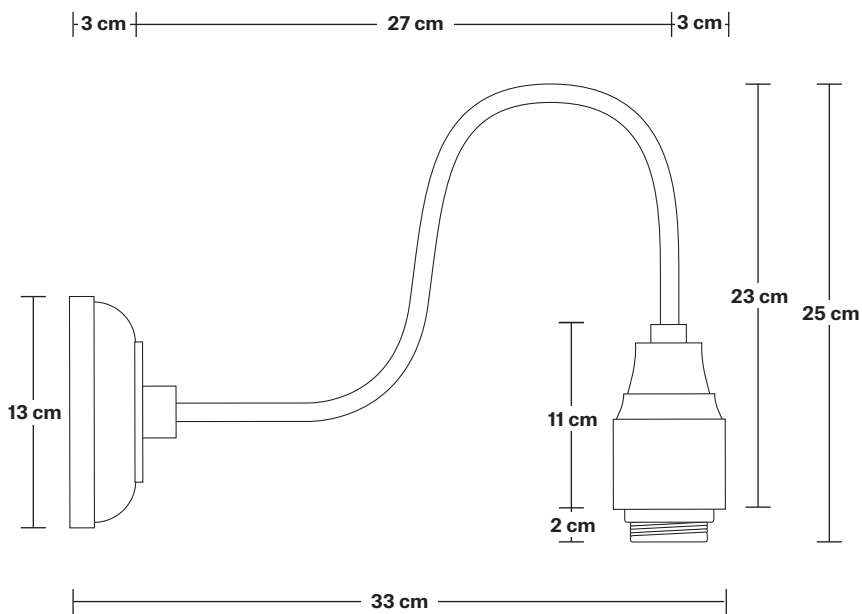

Bulb required: Standard screw (E27) fitting, max 40W.

Shade weight: 1.2 kg | **Holder weight:** 0.6 kg

Maximum weight: 1.8 kg

INFORMATION

Finishes: Brass and Pewter.

Ready to be installed, installation required.

Wall mount screws not included.

Holders available: Brass and Pewter.

DIMENSIONS

Shade Diameter: 41 cm / 16"

Shade Height (no holder): 13 cm / 5.1"

Holder Diameter: 6 cm / 2.3"

Holder Height: 25 cm / 10"

Wall Rose Diameter: 13 cm / 5.1"

Wall Rose Height: 3 cm / 1.2"

INDUSTVILLE

Swan Neck Wall Holder

Product Code: SN-WL

H: 25 cm x W: 13 cm x D: 33 cm

SPECIFICATIONS

We meet all UK and EU lighting and safety regulations.

Our products are hand finished to ensure an authentic vintage look and therefore they may vary slightly from those shown in the images.

DIMENSIONS

Holder Diameter: 6 cm / 2.3"

Holder Height: 25 cm / 10"

Projection: 23 cm / 9.1"

Ceiling Rose Diameter: 13 cm / 5.1"

Ceiling Rose Depth: 3 cm / 1.2"

INDUSTVILLE

Step - 16 Inch - Shade Only