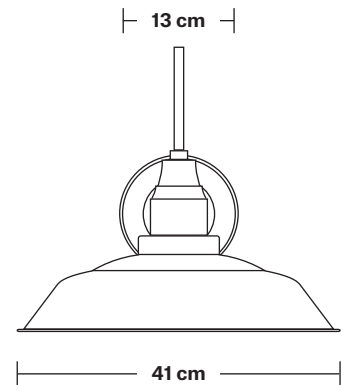

Swan Neck Step Wall Light - 16 Inch

Product Code: SN-SWL16

H: 36 cm x W: 41 cm x D: 50.5 cm

SPECIFICATIONS

We meet all UK and EU lighting and safety regulations.

Our products are hand finished to ensure an authentic vintage look and therefore they may vary slightly from those shown in the images.

Wall mount screws not included.

Holders available: Brass and Pewter.

DIMENSIONS

Shade Diameter: 41 cm / 16"

Shade Height (no holder): 13 cm / 5.1"

Holder Diameter: 6 cm / 2.3"

Holder Height: 25 cm / 10"

Wall Rose Diameter: 13 cm / 5.1"

Wall Rose Height: 3 cm / 1.2"

INDUSTVILLE

Swan Neck Wall Holder

Product Code: SN-WL

H: 25 cm x W: 13 cm x D: 33 cm

SPECIFICATIONS

We meet all UK and EU lighting and safety regulations.

Our products are hand finished to ensure an authentic vintage look and therefore they may vary slightly from those shown in the images.

DIMENSIONS

Holder Diameter: 6 cm / 2.3"

Holder Height: 25 cm / 10"

Projection: 23 cm / 9.1"

Ceiling Rose Diameter: 13 cm / 5.1"

Ceiling Rose Depth: 3 cm / 1.2"

INDUSTVILLE

Step - 16 Inch - Shade Only