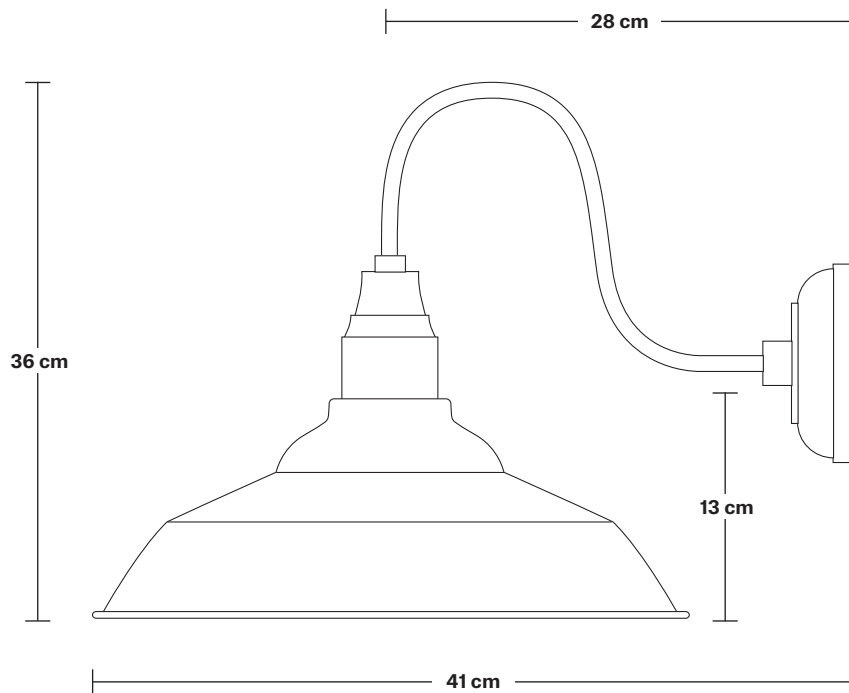

Swan Neck Round Wall Light - 8 Inch

Product Code: SN-RWL11

H: 32 cm x W: 21 cm x D: 35 cm

SPECIFICATIONS

We meet all UK and EU lighting and safety regulations.

Our products are hand finished to ensure an authentic vintage look and therefore they may vary slightly from those shown in the images.

Bulb required: Standard screw (E27) fitting, max 40W.

Shade weight: 0.25 kg | **Holder weight:** 0.6 kg

Maximum weight: 0.85 kg

INFORMATION

Finishes: Brass and Pewter.

Ready to be installed, installation required.

Wall mount screws not included.

Holders available: Brass and Pewter.

Ceiling rose: Brass and Pewter.

Wall Mount: Pewter.

DIMENSIONS

Shade Diameter: 26.5 cm / 10.4"

Shade Height (no holder): 13 cm / 5"

Holder Depth: 6 cm / 2.3"

Holder Height: 25 cm / 10"

Ceiling Rose Diameter: 13 cm / 5.1"

Ceiling Rose Height: 3 cm / 1.2"

INDUSTVILLE

Swan Neck Round - 11 Inch - Pewter

Shade Only

Round - 11 Inch - Pewter - Shade Only

R11-P-SO