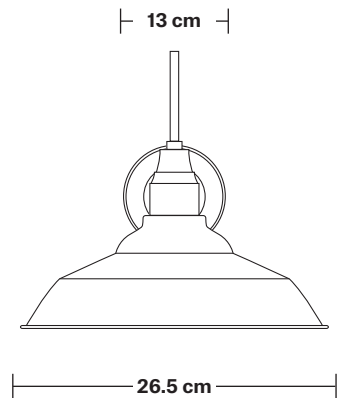

Swan Neck Round Wall Light - 8 Inch

Product Code: SN-RWL11

H: 32 cm x W: 21 cm x D: 35 cm

SPECIFICATIONS

We meet all UK and EU lighting and safety regulations.

Our products are hand finished to ensure an authentic vintage look and therefore they may vary slightly from those shown in the images.

Bulb required: Standard screw (E27) fitting, max 40W.

Shade weight: 0.25 kg | **Holder weight:** 0.6 kg

Maximum weight: 0.85 kg

INFORMATION

Finishes: Brass and Pewter.

Ready to be installed, installation required.

Wall mount screws not included.

Holders available: Brass and Pewter.

Ceiling rose: Brass and Pewter.

Wall Mount: Pewter.

DIMENSIONS

Shade Diameter: 26.5 cm / 10.4"

Shade Height (no holder): 13 cm / 5"

Holder Depth: 6 cm / 2.3"

Holder Height: 25 cm / 10"

Ceiling Rose Diameter: 13 cm / 5.1"

Ceiling Rose Height: 3 cm / 1.2"

INDUSTVILLE

Swan Neck Round - 11 Inch - Pewter

Shade Only

Round - 11 Inch - Pewter - Shade Only

R11-P-SO