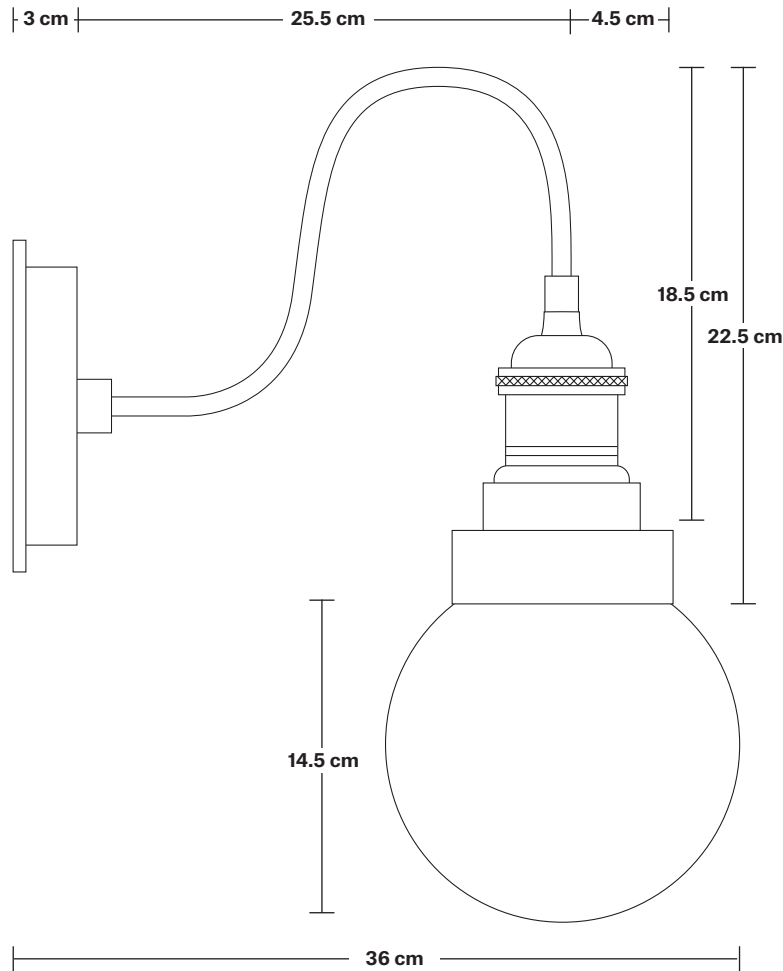

Swan Neck Outdoor & Bathroom Wall Light - Globe Glass

Product Code: SN-IP65-WL-GLG

H: 37 cm x W: 15 cm x D: 36 cm

SPECIFICATIONS

We meet all UK and EU lighting and safety regulations.

Our products are hand finished to ensure an authentic vintage look and therefore they may vary slightly from those shown in the images.

Bulb required: Standard screw (E27) fitting, max 40W.

Weight: 1 kg

INFORMATION

Finishes: Brass, Pewter, Copper.

Ready to be installed, installation required.

Wall mount screws not included.

Wall rose: Pewter.

IP rating: IP65 with Globe glass.

DIMENSIONS

Holder Diameter: 32.5 cm / 12.8"

Holder Height: 22.5 cm / 8.9"

Wall Rose Diameter: 13.5 cm / 5.3"

Wall Rose Depth: 3 cm / 1.2"

Swan Neck Outdoor & Bathroom Wall Light - Pewter - Globe Glass

Swan Neck Outdoor & Bathroom Wall Light - Pewter - Globe Glass

Swan Neck Outdoor & Bathroom Wall Light - Pewter - Globe Glass

SN-IP65-WL-P-GLG
