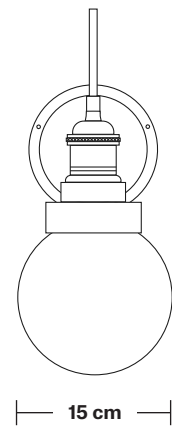

Swan Neck Outdoor & Bathroom Wall Light - Globe Glass

Product Code: SN-IP65-WL-GLG

H: 37 cm x W: 15 cm x D: 36 cm

SPECIFICATIONS

We meet all UK and EU lighting and safety regulations.

Our products are hand finished to ensure an authentic vintage look and therefore they may vary slightly from those shown in the images.

Bulb required: Standard screw (E27) fitting, max 40W.

Weight: 1 kg

INFORMATION

Finishes: Brass, Pewter, Copper.

Ready to be installed, installation required.

Wall mount screws not included.

Wall rose: Pewter.

IP rating: IP65 with Globe glass.

DIMENSIONS

Holder Diameter: 32.5 cm / 12.8"

Holder Height: 22.5 cm / 8.9"

Wall Rose Diameter: 13.5 cm / 5.3"

Wall Rose Depth: 3 cm / 1.2"

Swan Neck Outdoor & Bathroom Wall Light - Pewter - Globe Glass

Swan Neck Outdoor & Bathroom Wall Light - Pewter - Globe Glass

Swan Neck Outdoor & Bathroom Wall Light - Pewter - Globe Glass

SN-IP65-WL-P-GLG
