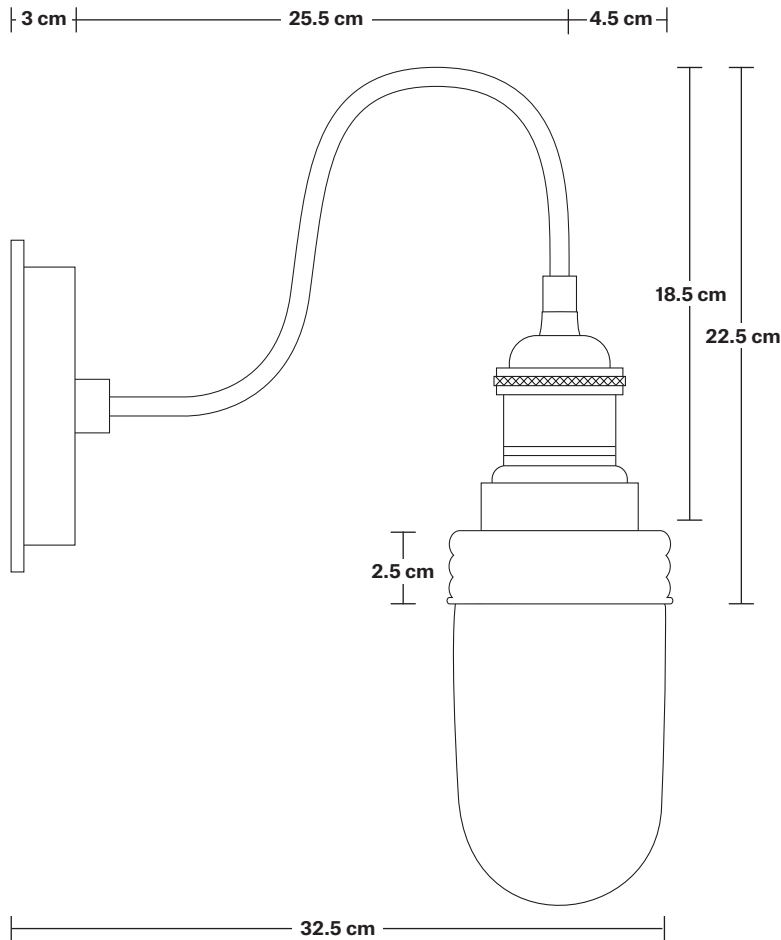

Swan Neck Outdoor & Bathroom Wall Light

Product Code: SN-IP65-WL

H: 37.5 cm x W: 13.5 cm x D: 32.5 cm

SPECIFICATIONS

We meet all UK and EU lighting and safety regulations.

Our products are hand finished to ensure an authentic vintage look and therefore they may vary slightly from those shown in the images.

Bulb required: Standard screw (E27) fitting, max 40W.

Weight: 1 kg

INFORMATION

Finishes: Brass, Pewter, Copper.

Ready to be installed, installation required.

Wall mount screws not included.

Wall rose: Pewter.

IP rating: IP65 with glass.

DIMENSIONS

Holder Diameter: 32.5 cm / 12.8"

Holder Height: 22.5 cm / 8.9"

Wall Rose Diameter: 13.5 cm / 5.3"

Wall Rose Depth: 3 cm / 1.2"

Swan Neck Outdoor & Bathroom Wall Light - Copper

Swan Neck Outdoor & Bathroom Wall Light - Copper

Swan Neck Outdoor & Bathroom Wall Light - Copper

SN-IP65-WL-C
