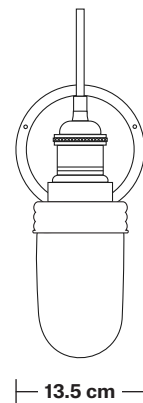

Swan Neck Outdoor & Bathroom Wall Light

Product Code: SN-IP65-WL

H: 37.5 cm x W: 13.5 cm x D: 32.5 cm

SPECIFICATIONS

We meet all UK and EU lighting and safety regulations.

Our products are hand finished to ensure an authentic vintage look and therefore they may vary slightly from those shown in the images.

Bulb required: Standard screw (E27) fitting, max 40W.

Weight: 1 kg

INFORMATION

Finishes: Brass, Pewter, Copper.

Ready to be installed, installation required.

Wall mount screws not included.

Wall rose: Pewter.

IP rating: IP65 with glass.

DIMENSIONS

Holder Diameter: 32.5 cm / 12.8"

Holder Height: 22.5 cm / 8.9"

Wall Rose Diameter: 13.5 cm / 5.3"

Wall Rose Depth: 3 cm / 1.2"

Swan Neck Outdoor & Bathroom Wall Light - Copper