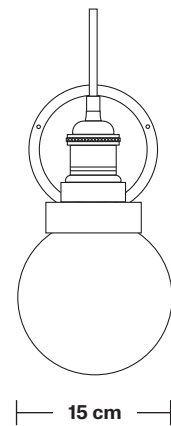

Swan Neck Outdoor & Bathroom Wall Light - Globe Glass

Product Code: SN-IP65-WL-GLG

H: 37 cm x W: 15 cm x D: 36 cm

SPECIFICATIONS

We meet all UK and EU lighting and safety regulations.

Our products are hand finished to ensure an authentic vintage look and therefore they may vary slightly from those shown in the images.

Bulb required: Standard screw (E27) fitting, max 40W.

Weight: 1 kg

INFORMATION

Finishes: Brass, Pewter, Copper.

Ready to be installed, installation required.

Wall mount screws not included.

Wall rose: Pewter.

IP rating: IP65 with Globe glass.

DIMENSIONS

Holder Diameter: 32.5 cm / 12.8"

Holder Height: 22.5 cm / 8.9"

Wall Rose Diameter: 13.5 cm / 5.3"

Wall Rose Depth: 3 cm / 1.2"

INDUSTVILLE

Swan Neck Outdoor & Bathroom Wall Light - Copper - Globe Glass

Swan Neck Outdoor & Bathroom Wall Light - Copper - Globe Glass

Swan Neck Outdoor & Bathroom Wall Light - Copper - Globe Glass

SN-IP65-WL-C-GLG
