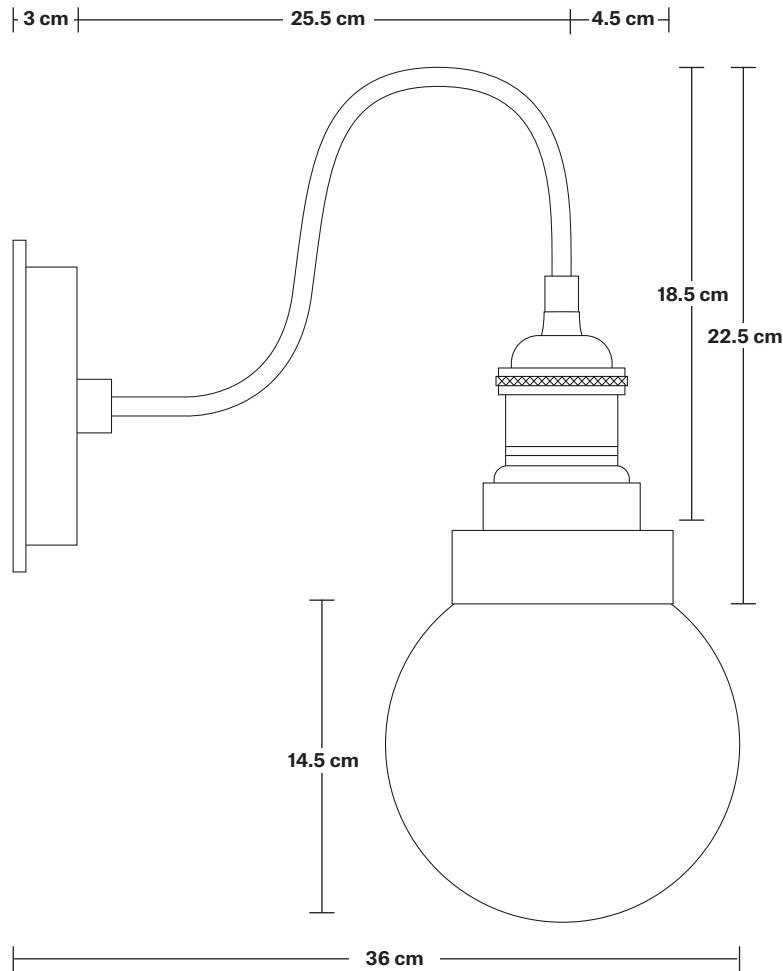

Swan Neck Outdoor & Bathroom Wall Light - Globe Glass

Product Code: SN-IP65-WL-GLG

H: 37 cm x W: 15 cm x D: 36 cm

SPECIFICATIONS

We meet all UK and EU lighting and safety regulations.

Our products are hand finished to ensure an authentic vintage look and therefore they may vary slightly from those shown in the images.

Bulb required: Standard screw (E27) fitting, max 40W.

Weight: 1 kg

INFORMATION

Finishes: Brass, Pewter, Copper.

Ready to be installed, installation required.

Wall mount screws not included.

Wall rose: Pewter.

IP rating: IP65 with Globe glass.

DIMENSIONS

Holder Diameter: 32.5 cm / 12.8"

Holder Height: 22.5 cm / 8.9"

Wall Rose Diameter: 13.5 cm / 5.3"

Wall Rose Depth: 3 cm / 1.2"

INDUSTVILLE

Swan Neck Outdoor & Bathroom Wall Light - Copper - Globe Glass

Swan Neck Outdoor & Bathroom Wall Light - Copper - Globe Glass

Swan Neck Outdoor & Bathroom Wall Light - Copper - Globe Glass

SN-IP65-WL-C-GLG
