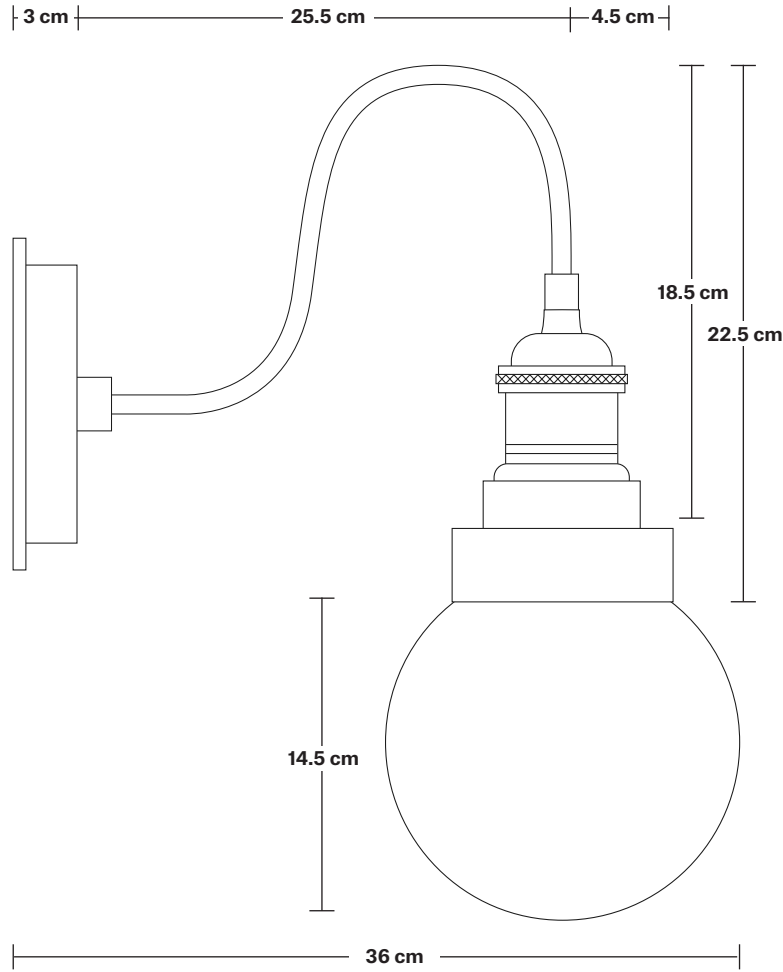

Swan Neck Outdoor & Bathroom Wall Light - Globe Glass

Product Code: SN-IP65-WL-GLG

H: 37 cm x W: 15 cm x D: 36 cm

SPECIFICATIONS

We meet all UK and EU lighting and safety regulations.

Our products are hand finished to ensure an authentic vintage look and therefore they may vary slightly from those shown in the images.

Bulb required: Standard screw (E27) fitting, max 40W.

Weight: 1 kg

INFORMATION

Finishes: Brass, Pewter, Copper.

Ready to be installed, installation required.

Wall mount screws not included.

Wall rose: Pewter.

IP rating: IP65 with Globe glass.

DIMENSIONS

Holder Diameter: 32.5 cm / 12.8"

Holder Height: 22.5 cm / 8.9"

Wall Rose Diameter: 13.5 cm / 5.3"

Wall Rose Depth: 3 cm / 1.2"

Swan Neck Outdoor & Bathroom Wall Light - Brass - Globe Glass

Swan Neck Outdoor & Bathroom Wall Light - Brass - Globe Glass

Swan Neck Outdoor & Bathroom Wall Light - Brass - Globe Glass

SN-IP65-WL-B-GLG
