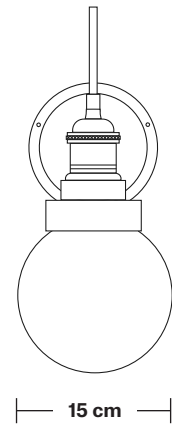

Swan Neck Outdoor & Bathroom Wall Light - Globe Glass

Product Code: SN-IP65-WL-GLG

H: 37 cm x W: 15 cm x D: 36 cm

SPECIFICATIONS

We meet all UK and EU lighting and safety regulations.

Our products are hand finished to ensure an authentic vintage look and therefore they may vary slightly from those shown in the images.

Bulb required: Standard screw (E27) fitting, max 40W.

Weight: 1 kg

INFORMATION

Finishes: Brass, Pewter, Copper.

Ready to be installed, installation required.

Wall mount screws not included.

Wall rose: Pewter.

IP rating: IP65 with Globe glass.

DIMENSIONS

Holder Diameter: 32.5 cm / 12.8"

Holder Height: 22.5 cm / 8.9"

Wall Rose Diameter: 13.5 cm / 5.3"

Wall Rose Depth: 3 cm / 1.2"

Swan Neck Outdoor & Bathroom Wall Light - Brass - Globe Glass

Swan Neck Outdoor & Bathroom Wall Light - Brass - Globe Glass

Swan Neck Outdoor & Bathroom Wall Light - Brass - Globe Glass

SN-IP65-WL-B-GLG
