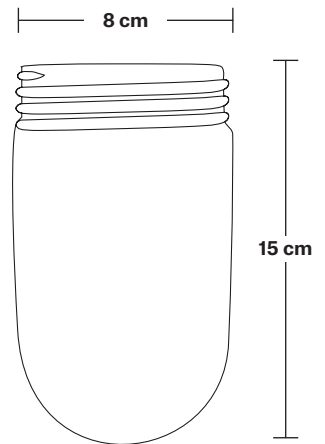

Holders available: Brass, Pewter.

Wall rose: Pewter.

IP rating: IP65 with glass (Tube, Globe).

DIMENSIONS

Shade Diameter: 53 cm / 21"

Shade Height (no holder): 20 cm / 7.9"

Holder Diameter: 31.5 cm / 12.4"

Holder Height: 20 cm / 7.8"

Wall Rose Diameter: 14 cm / 5.5"

Wall Rose Depth: 3 cm / 1.2"

INDUSTVILLE

Swan Neck Outdoor & Bathroom Dome Wall Light - 8 Inch

Product Code: SN-IP65-WLH

H: 21 cm x W: 14 cm x D: 33 cm

SPECIFICATIONS

We meet all UK and EU lighting and safety regulations.

DIMENSIONS

Holder Diameter: 33 cm / 12.9"

Holder Height: 21 cm / 8.2"

Wall Rose Diameter: 14 cm / 5.5"

Wall Rose Depth: 3 cm / 1.2"

INDUSTVILLE

Swan Neck Outdoor & Bathroom Dome Wall Light - 8 Inch

Product Code: SN-IP65-WLH-GLG

Wall rose: Pewter.

IP rating: IP65 with glass (Tube, Globe).

DIMENSIONS

Holder Diameter: 33 cm / 12.9"

Holder Height: 21 cm / 8.2"

Wall Rose Diameter: 14 cm / 5.5"

Wall Rose Depth: 3 cm / 1.2"

INDUSTVILLE