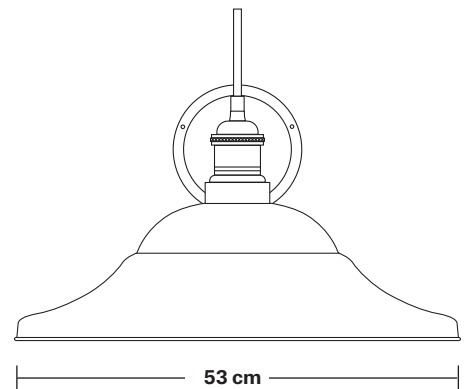

Swan Neck Outdoor & Bathroom Giant Hat Wall Light - 21 Inch

Product Code: SN-IP65-GHWL21

H: 40 cm x W: 53 cm x D: 55 cm

SPECIFICATIONS

We meet all UK and EU lighting and safety regulations.

Our products are hand finished to ensure an authentic vintage look and therefore they may vary slightly from those shown in the images.

Holders available: Brass, Pewter.

Wall rose: Pewter.

IP rating: IP65 with glass (Tube, Globe).

DIMENSIONS

Shade Diameter: 53 cm / 21"

Shade Height (no holder): 20 cm / 7.9"

Holder Diameter: 31.5 cm / 12.4"

Holder Height: 20 cm / 7.8"

Wall Rose Diameter: 14 cm / 5.5"

Wall Rose Depth: 3 cm / 1.2"

INDUSTVILLE

Swan Neck Outdoor & Bathroom Dome Wall Light - 8 Inch

Product Code: SN-IP65-WLH

H: 21 cm x W: 14 cm x D: 33 cm

SPECIFICATIONS

We meet all UK and EU lighting and safety regulations.

Wall rose: Pewter.

IP rating: IP65 with glass (Tube, Globe).

DIMENSIONS

Holder Diameter: 33 cm / 12.9"

Holder Height: 21 cm / 8.2"

Wall Rose Diameter: 14 cm / 5.5"

Wall Rose Depth: 3 cm / 1.2"

INDUSTVILLE