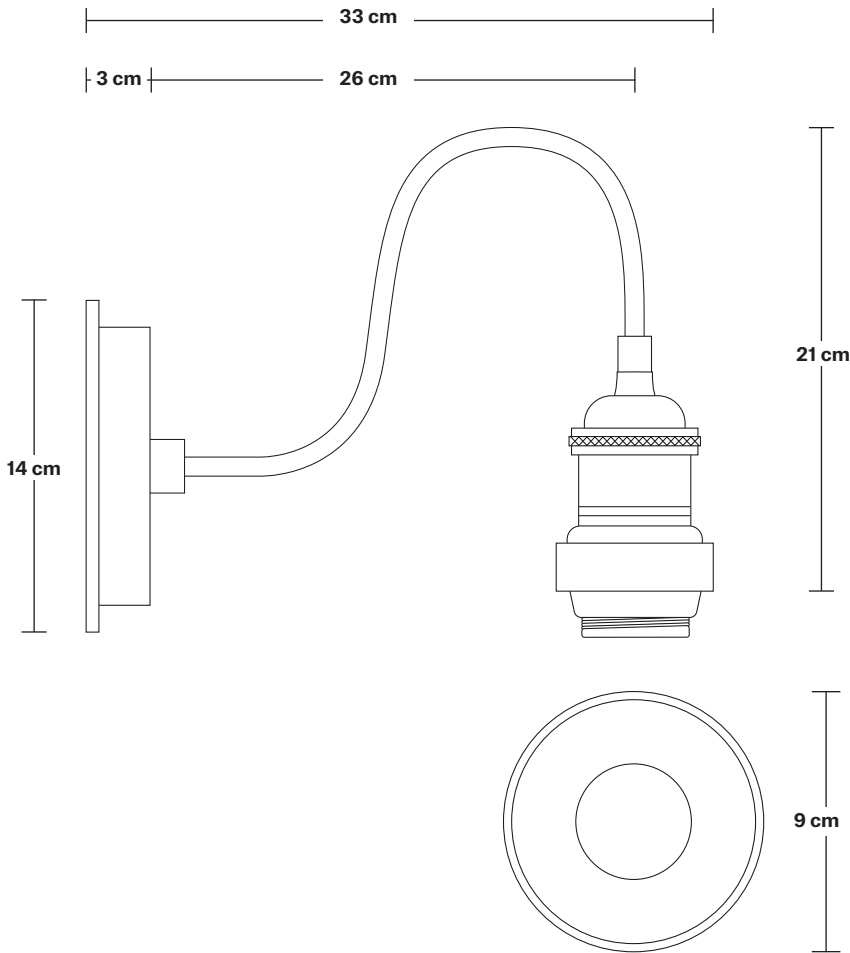

Holders available: Brass, Pewter.

Wall rose: Pewter.

IP rating: IP65 with glass (Tube, Globe).

DIMENSIONS

Shade Diameter: 53 cm / 21"

Shade Height (no holder): 20 cm / 7.9"

Holder Diameter: 31.5 cm / 12.4"

Holder Height: 20 cm / 7.8"

Wall Rose Diameter: 14 cm / 5.5"

Wall Rose Depth: 3 cm / 1.2"

INDUSTVILLE

Swan Neck Outdoor & Bathroom Dome Wall Light - 8 Inch

Product Code: SN-IP65-WLH

H: 21 cm x W: 14 cm x D: 33 cm

SPECIFICATIONS

We meet all UK and EU lighting and safety regulations.

DIMENSIONS

Holder Diameter: 33 cm / 12.9"

Holder Height: 21 cm / 8.2"

Wall Rose Diameter: 14 cm / 5.5"

Wall Rose Depth: 3 cm / 1.2"

INDUSTVILLE

Swan Neck Outdoor & Bathroom Dome Wall Light - 8 Inch

Product Code: SN-IP65-WLH-GLG

Wall rose: Pewter.

IP rating: IP65 with glass (Tube, Globe).

DIMENSIONS

Holder Diameter: 33 cm / 12.9"

Holder Height: 21 cm / 8.2"

Wall Rose Diameter: 14 cm / 5.5"

Wall Rose Depth: 3 cm / 1.2"

INDUSTVILLE