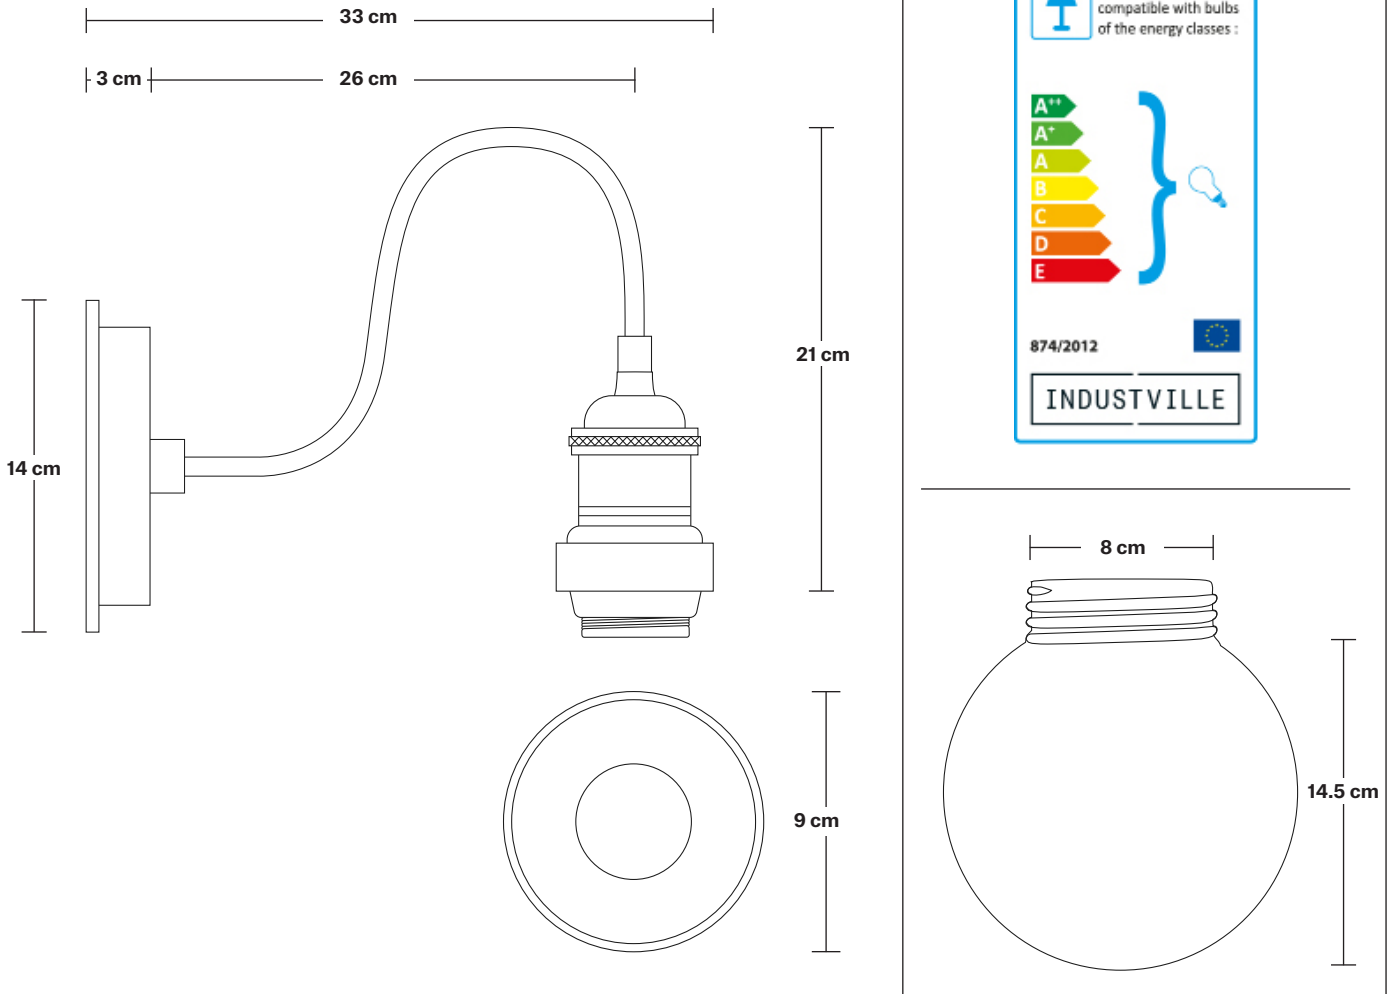

Wall Rose Diameter: 14 cm / 5.5"

Wall Rose Depth: 3 cm / 1.2"

INDUSTVILLE

Swan Neck Outdoor & Bathroom Dome Wall Light - 8 Inch

Product Code: SN-IP65-WLH

H: 21 cm x W: 14 cm x D: 33 cm

SPECIFICATIONS

We meet all UK and EU lighting and safety regulations.

DIMENSIONS

Holder Diameter: 33 cm / 12.9"

Holder Height: 21 cm / 8.2"

Wall Rose Diameter: 14 cm / 5.5"

Wall Rose Depth: 3 cm / 1.2"

INDUSTVILLE

Swan Neck Outdoor & Bathroom Dome Wall Light - 8 Inch

Product Code: SN-IP65-WLH-GLG

H: 21 cm x W: 14 cm x D: 33 cm

SPECIFICATIONS

We meet all UK and EU lighting and safety regulations.

Our products are hand finished to ensure an authentic vintage look and therefore they may vary slightly from those shown in the images.

Wall rose: Pewter.

IP rating: IP65 with glass (Tube, Globe).

DIMENSIONS

Holder Diameter: 33 cm / 12.9"

Holder Height: 21 cm / 8.2"

Wall Rose Diameter: 14 cm / 5.5"

Wall Rose Depth: 3 cm / 1.2"

INDUSTVILLE