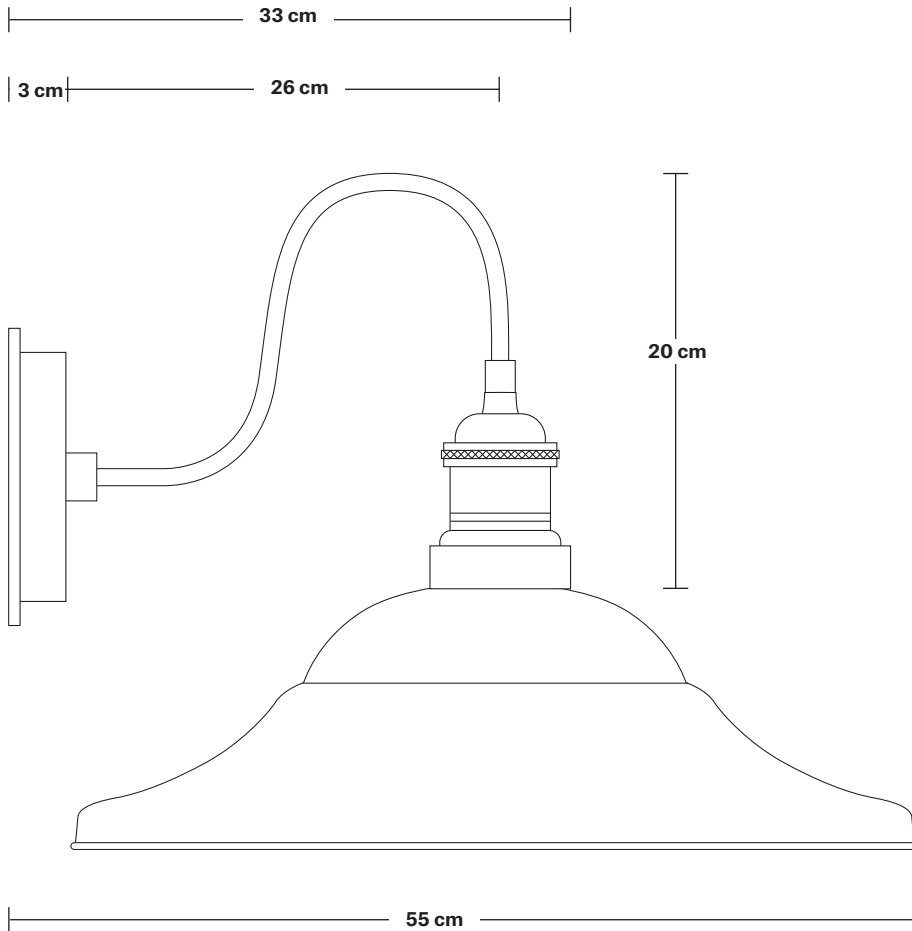

Swan Neck Outdoor & Bathroom Giant Hat Wall Light - 21 Inch

Product Code: SN-IP65-GHWL21

H: 40 cm x W: 53 cm x D: 55 cm

SPECIFICATIONS

We meet all UK and EU lighting and safety regulations.

Our products are hand finished to ensure an authentic vintage look and therefore they may vary slightly from those shown in the images.

Holders available: Brass, Pewter.

Wall rose: Pewter.

IP rating: IP65 with glass (Tube, Globe).

DIMENSIONS

Shade Diameter: 53 cm / 21"

Shade Height (no holder): 20 cm / 7.9"

Holder Diameter: 31.5 cm / 12.4"

Holder Height: 20 cm / 7.8"

Wall Rose Diameter: 14 cm / 5.5"

Wall Rose Depth: 3 cm / 1.2"

INDUSTVILLE

Swan Neck Outdoor & Bathroom Dome Wall Light - 8 Inch

Product Code: SN-IP65-WLH

H: 21 cm x W: 14 cm x D: 33 cm

SPECIFICATIONS

We meet all UK and EU lighting and safety regulations.

DIMENSIONS

Holder Diameter: 33 cm / 12.9"

Holder Height: 21 cm / 8.2"

Wall Rose Diameter: 14 cm / 5.5"

Wall Rose Depth: 3 cm / 1.2"

INDUSTVILLE

Swan Neck Outdoor & Bathroom Dome Wall Light - 8 Inch

Product Code: SN-IP65-WLH-GLG