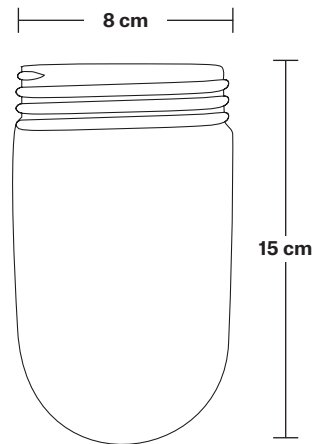

## DIMENSIONS

Shade Diameter: 33 cm / 13"

Shade Height (no holder): 21 cm / 8.3"

Holder Diameter: 31.5 cm / 12.4"

Holder Height: 20 cm / 7.8"

Wall Rose Diameter: 14 cm / 5.5"

Wall Rose Depth: 3 cm / 1.2"

INDUSTVILLE

# Swan Neck Outdoor & Bathroom Dome Wall Light - 8 Inch

Product Code: SN-IP65-WLH

H: 21 cm x W: 14 cm x D: 33 cm

## DIMENSIONS

Holder Diameter: 33 cm / 12.9"

Holder Height: 21 cm / 8.2"

Wall Rose Diameter: 14 cm / 5.5"

Wall Rose Depth: 3 cm / 1.2"

INDUSTVILLE