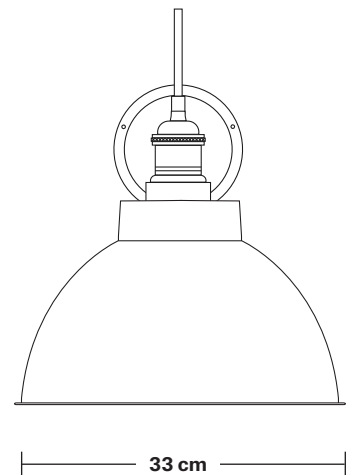

# Swan Neck Outdoor & Bathroom Dome Wall Light - 13 Inch

Product Code: SN-IP65-DWL13

H: 41 cm x W: 33 cm x D: 45.5 cm

## DIMENSIONS

Shade Diameter: 33 cm / 13"

Shade Height (no holder): 21 cm / 8.3"

Holder Diameter: 31.5 cm / 12.4"

Holder Height: 20 cm / 7.8"

Wall Rose Diameter: 14 cm / 5.5"

Wall Rose Depth: 3 cm / 1.2"

INDUSTVILLE

## DIMENSIONS

Holder Diameter: 33 cm / 12.9"

Holder Height: 21 cm / 8.2"

Wall Rose Diameter: 14 cm / 5.5"

Wall Rose Depth: 3 cm / 1.2"

INDUSTVILLE