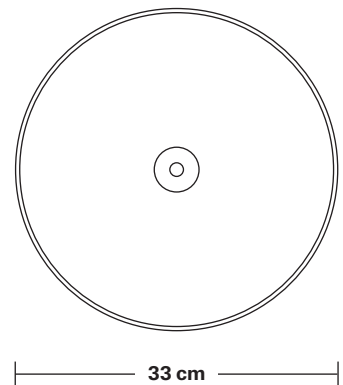

## DIMENSIONS

Shade Diameter: 33 cm / 13"

Shade Height (no holder): 21 cm / 8.3"

Holder Diameter: 31.5 cm / 12.4"

Holder Height: 20 cm / 7.8"

Wall Rose Diameter: 14 cm / 5.5"

Wall Rose Depth: 3 cm / 1.2"

INDUSTVILLE

## DIMENSIONS

Holder Diameter: 33 cm / 12.9"

Holder Height: 21 cm / 8.2"

Wall Rose Diameter: 14 cm / 5.5"

Wall Rose Depth: 3 cm / 1.2"

INDUSTVILLE

# Dome - 13 Inch - Shade Only

Product Code: D13-SO

H: 21 cm x W: 33 cm x D: 33 cm