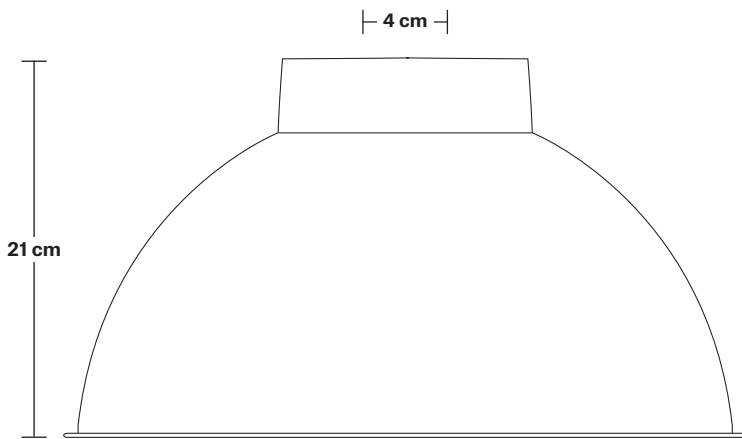

## DIMENSIONS

Shade Diameter: 33 cm / 13"

Shade Height (no holder): 21 cm / 8.3"

Holder Diameter: 31.5 cm / 12.4"

Holder Height: 20 cm / 7.8"

Wall Rose Diameter: 14 cm / 5.5"

Wall Rose Depth: 3 cm / 1.2"

INDUSTVILLE

## DIMENSIONS

Holder Diameter: 33 cm / 12.9"

Holder Height: 21 cm / 8.2"

Wall Rose Diameter: 14 cm / 5.5"

Wall Rose Depth: 3 cm / 1.2"

INDUSTVILLE

# Dome - 13 Inch - Shade Only

Product Code: D13-SO

H: 21 cm x W: 33 cm x D: 33 cm