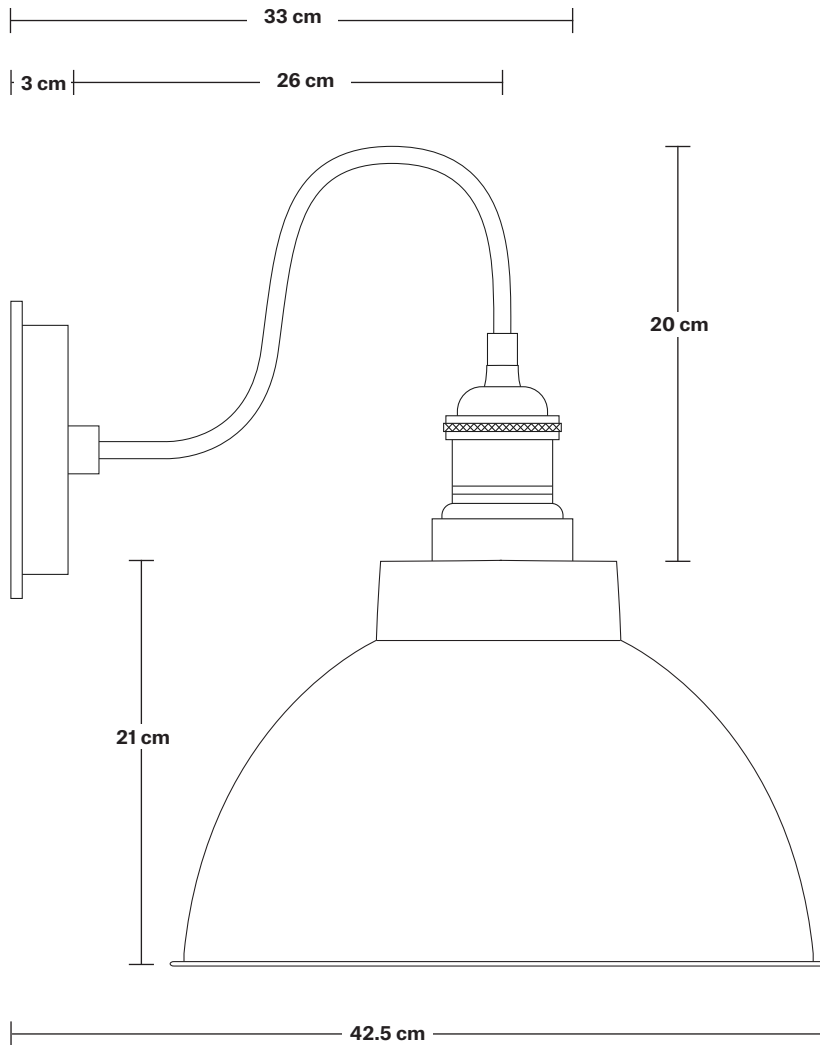

# Swan Neck Outdoor & Bathroom Dome Wall Light - 13 Inch

Product Code: SN-IP65-DWL13

H: 41 cm x W: 33 cm x D: 45.5 cm

## DIMENSIONS

Shade Diameter: 33 cm / 13"

Shade Height (no holder): 21 cm / 8.3"

Holder Diameter: 31.5 cm / 12.4"

Holder Height: 20 cm / 7.8"

Wall Rose Diameter: 14 cm / 5.5"

Wall Rose Depth: 3 cm / 1.2"

INDUSTVILLE

## DIMENSIONS

Holder Diameter: 33 cm / 12.9"

Holder Height: 21 cm / 8.2"

Wall Rose Diameter: 14 cm / 5.5"

Wall Rose Depth: 3 cm / 1.2"

INDUSTVILLE