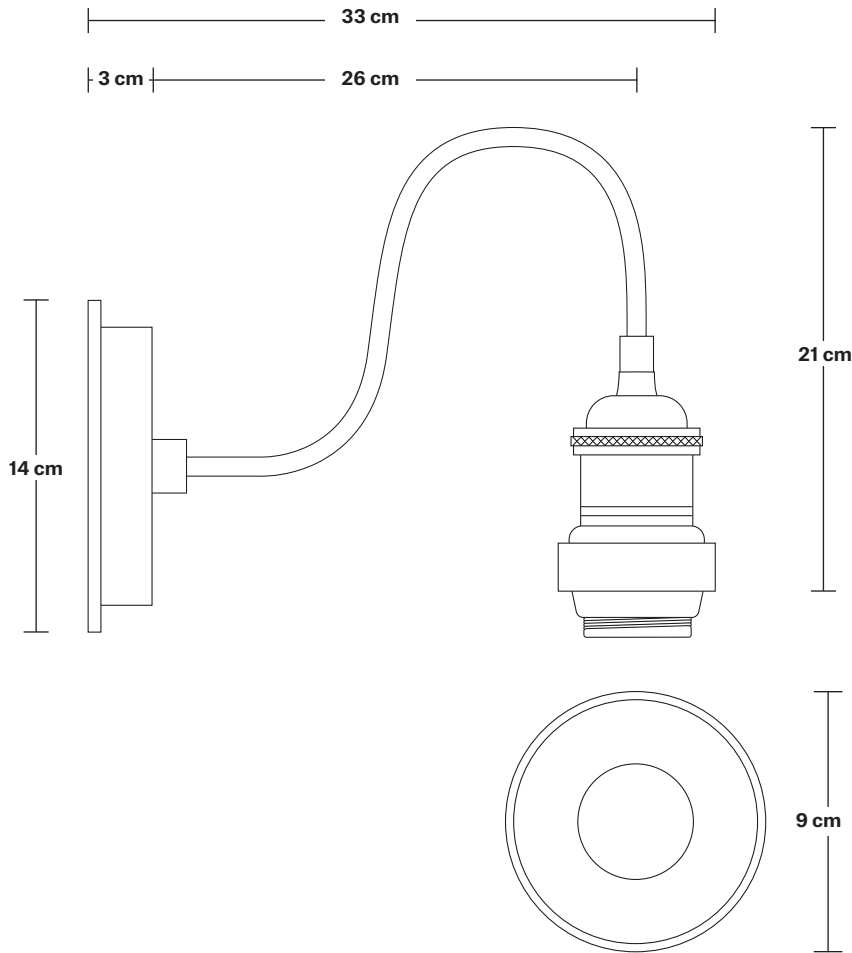

## DIMENSIONS

Shade Diameter: 33 cm / 13"

Shade Height (no holder): 21 cm / 8.3"

Holder Diameter: 31.5 cm / 12.4"

Holder Height: 20 cm / 7.8"

Wall Rose Diameter: 14 cm / 5.5"

Wall Rose Depth: 3 cm / 1.2"

INDUSTVILLE

# Swan Neck Outdoor & Bathroom Dome Wall Light - 8 Inch

Product Code: SN-IP65-WLH

H: 21 cm x W: 14 cm x D: 33 cm

## DIMENSIONS

Holder Diameter: 33 cm / 12.9"

Holder Height: 21 cm / 8.2"

Wall Rose Diameter: 14 cm / 5.5"

Wall Rose Depth: 3 cm / 1.2"

INDUSTVILLE