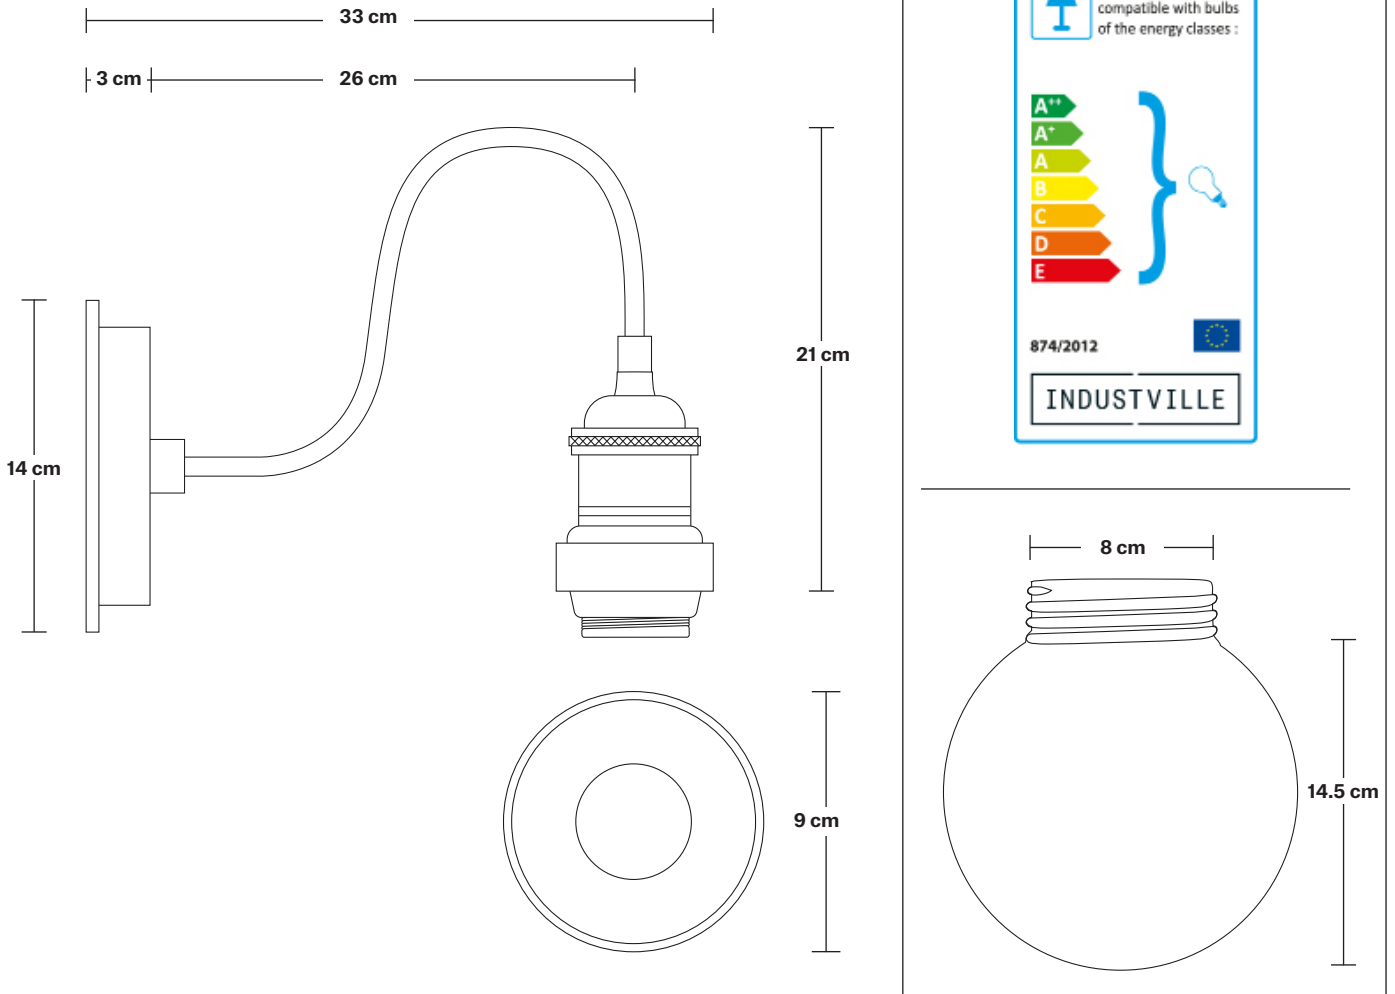

## DIMENSIONS

Shade Diameter: 33 cm / 13"

Shade Height (no holder): 21 cm / 8.3"

Holder Diameter: 31.5 cm / 12.4"

Holder Height: 20 cm / 7.8"

Wall Rose Diameter: 14 cm / 5.5"

Wall Rose Depth: 3 cm / 1.2"

INDUSTVILLE

## DIMENSIONS

Holder Diameter: 33 cm / 12.9"

Holder Height: 21 cm / 8.2"

Wall Rose Diameter: 14 cm / 5.5"

Wall Rose Depth: 3 cm / 1.2"

INDUSTVILLE

# Swan Neck Outdoor & Bathroom Dome Wall Light - 8 Inch

Product Code: SN-IP65-WLH-GLG

H: 21 cm x W: 14 cm x D: 33 cm